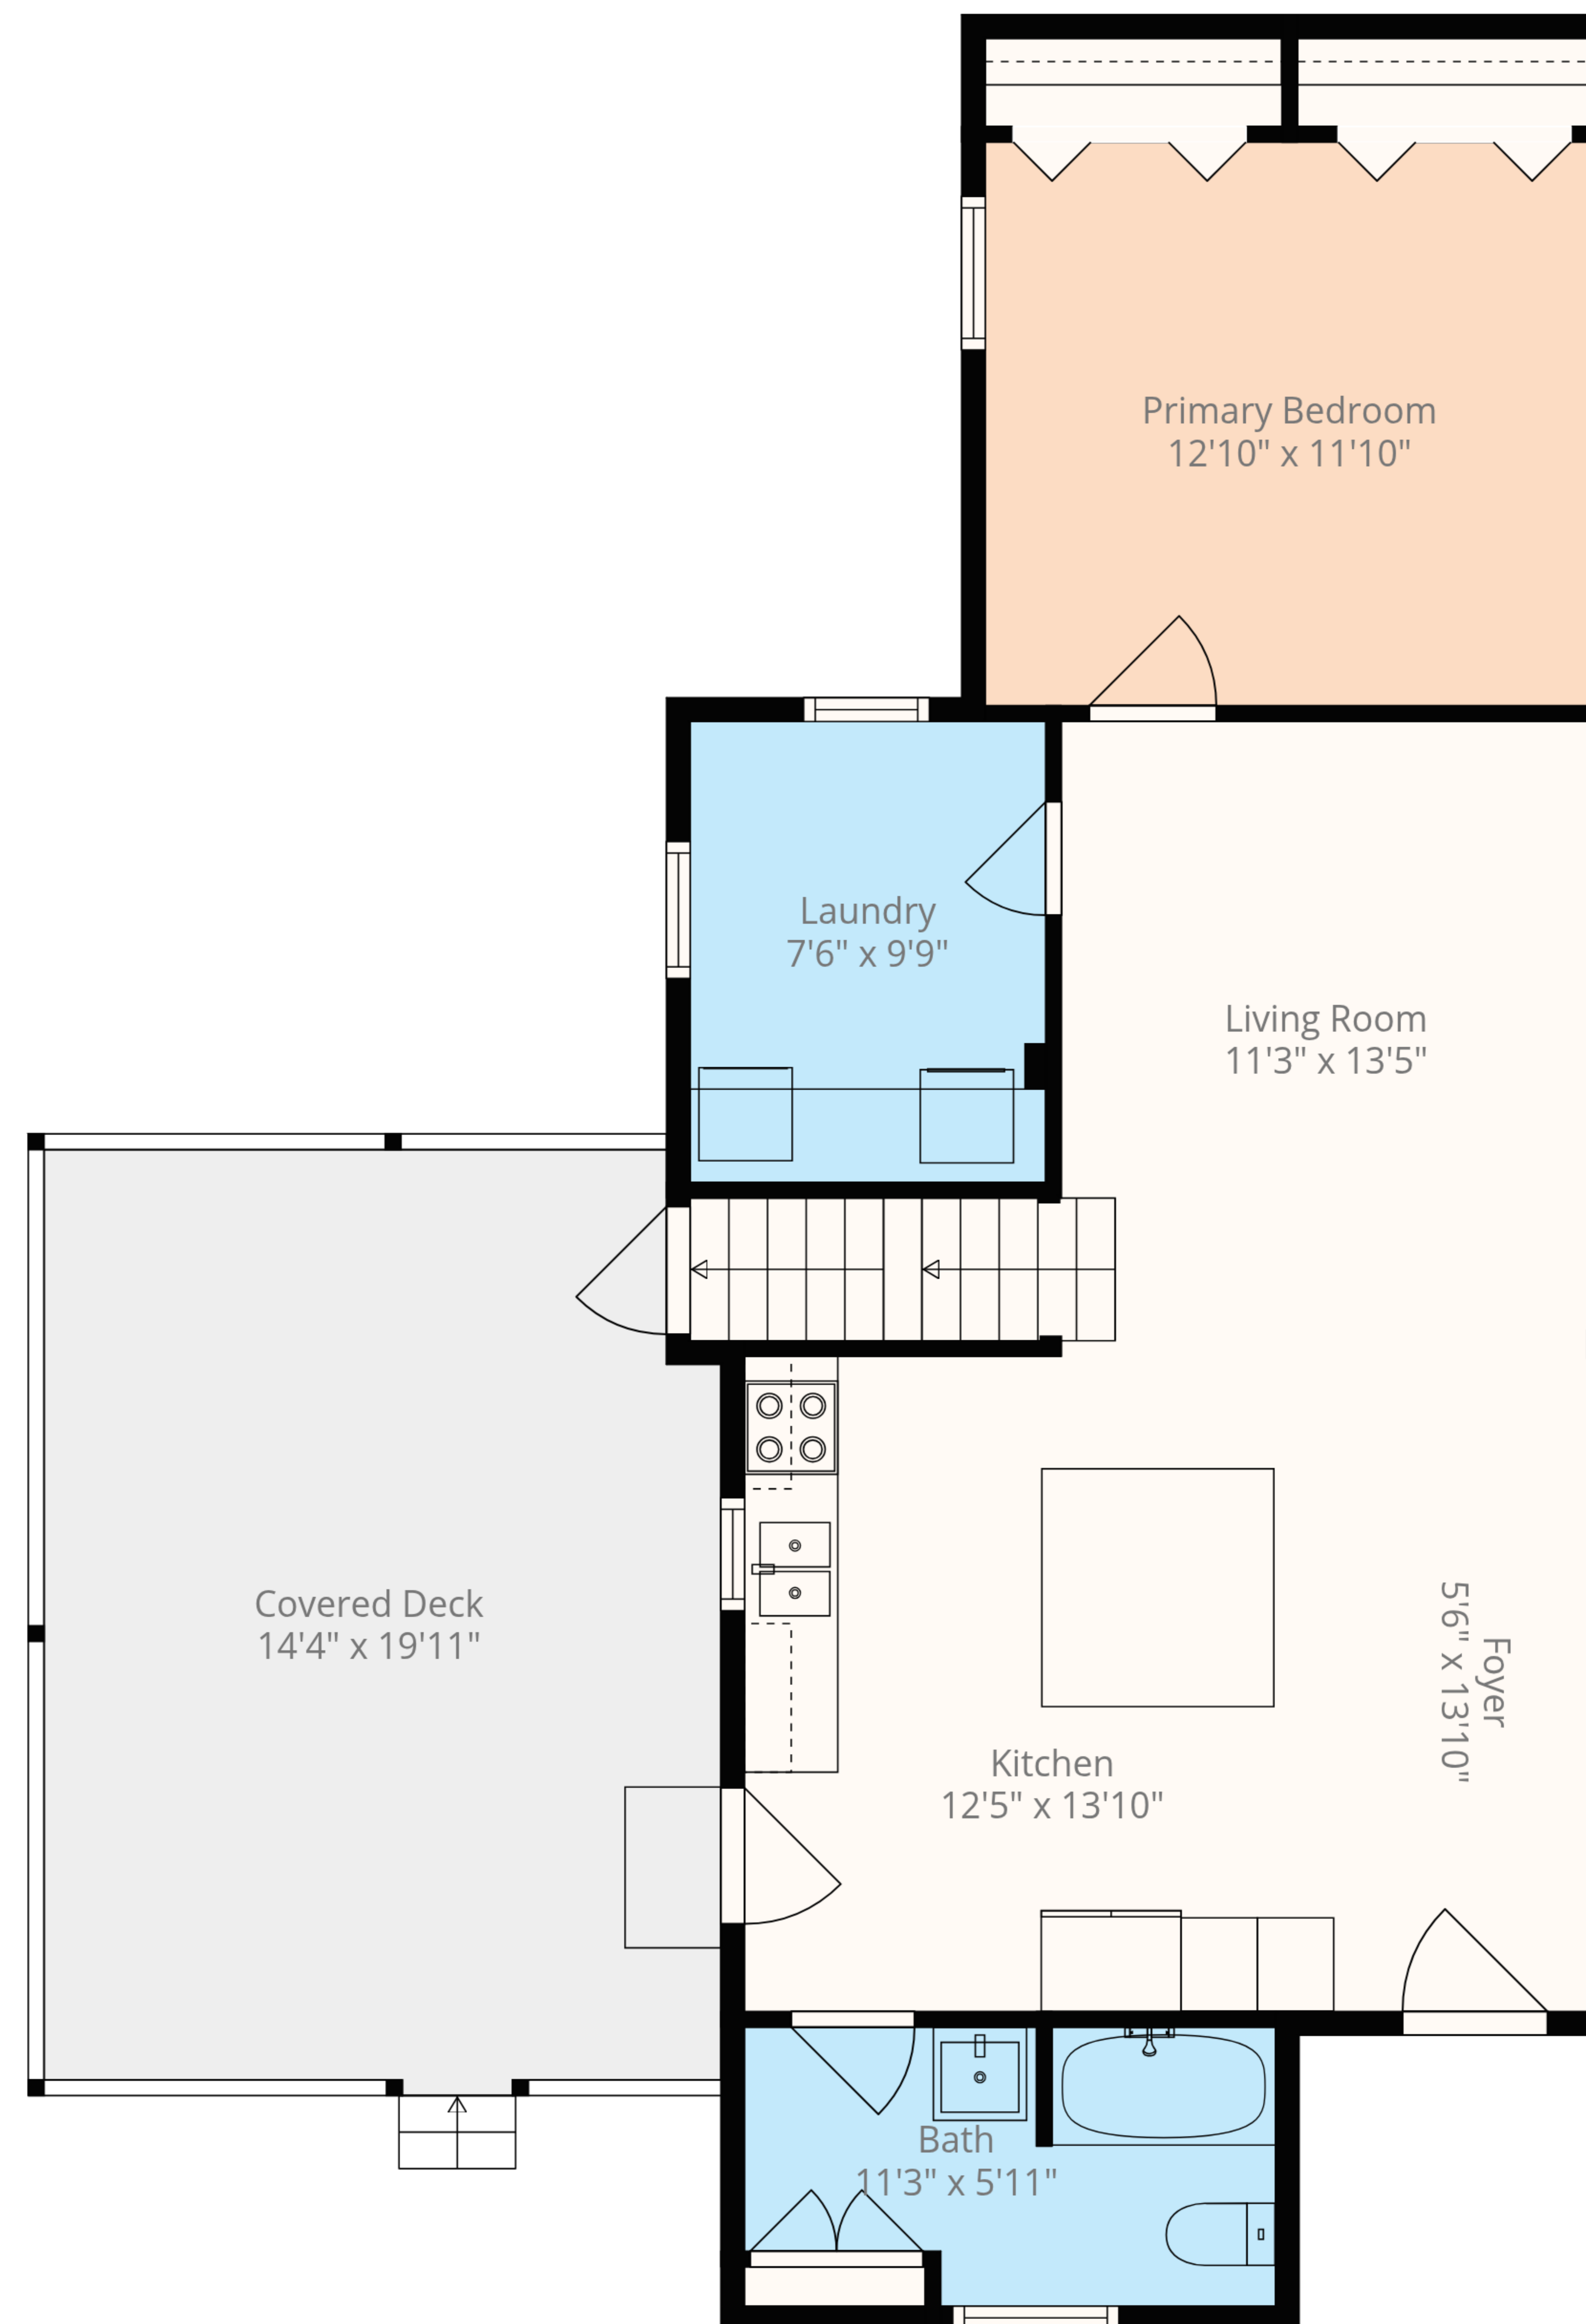

Basement
19'1" x 32'8"

Total: 987 sq. ft

Basement: 0 sq. Ft, 1st Floor: 760 sq. Ft, 2nd Floor: 227 sq. ft

Excluded Areas: Basement: 464 sq. Ft, Covered Deck: 277 sq. Ft, Low Ceiling: 23 sq. Ft,
Walls: 151 sq. ft

Total: 987 sq. ft

Basement: 0 sq. Ft, 1st Floor: 760 sq. Ft, 2nd Floor: 227 sq. ft

Excluded Areas: Basement: 464 sq. Ft, Covered Deck: 277 sq. Ft, Low Ceiling: 23 sq. Ft,
Walls: 151 sq. ft

Total: 987 sq. ft

Basement: 0 sq. Ft, 1st Floor: 760 sq. Ft, 2nd Floor: 227 sq. ft

Excluded Areas: Basement: 464 sq. Ft, Covered Deck: 277 sq. Ft, Low Ceiling: 23 sq. Ft,
Walls: 151 sq. ft

Basement

Total: 987 sq. ft
 Basement: 0 sq. Ft, 1st Floor: 760 sq. Ft, 2nd Floor: 227 sq. ft
 Excluded Areas: Basement: 464 sq. Ft, Covered Deck: 277 sq. Ft, Low Ceiling: 23 sq. Ft,
 Walls: 151 sq. ft