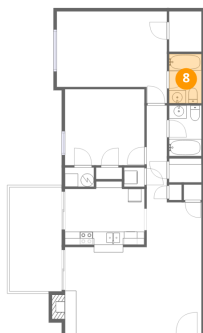

**7** Floor 1 - Kitchen

---

Dimensions: 12'1" x 10'9"  
Area: 112 sq. ft  
Counted as living area: Yes

Heated: Yes  
Finished: Yes  
Enclosed: Yes  
Contiguous: Yes  
Permitted: Yes  
Wet space: No  
Addition: No  
Conversion: No

**8** Floor 1 - Bath

---

Dimensions: 4'11" x 7'6"  
Area: 37 sq. ft  
Counted as living area: Yes

Heated: Yes  
Finished: Yes  
Enclosed: Yes  
Contiguous: Yes  
Permitted: Yes  
Wet space: Yes  
Addition: No  
Conversion: No