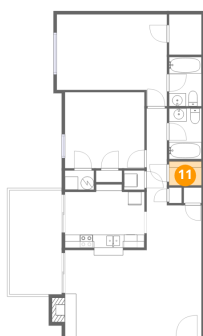

11 Floor 1 - Closet

Dimensions: 4'11" x 3'8"
Area: 18 sq. ft
Counted as living area: Yes

Heated: Yes
Finished: Yes
Enclosed: Yes
Contiguous: Yes
Permitted: Yes
Wet space: No
Addition: No
Conversion: No