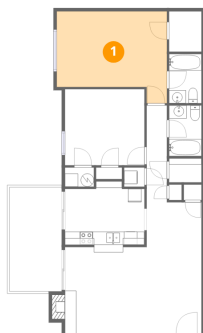

## Room dimensions

Floor 1

Total:1030sqft Excluded: 134sqft

#		Dimensions	sqft	Counted as living area
1	Primary Bedroom	16'9" x 13'11"	200 sq. ft	Yes
2	W.I.C.	4'11" x 6'2"	30 sq. ft	Yes
3	Living Room	20'8" x 13'1"	276 sq. ft	Yes
4	Bath	4'11" x 7'8"	38 sq. ft	Yes
5	Hall	3'1" x 14'8"	45 sq. ft	Yes
6	Dining Area	8'4" x 6'9"	57 sq. ft	Yes
7	Kitchen	12'1" x 10'9"	112 sq. ft	Yes
8	Bath	4'11" x 7'6"	37 sq. ft	Yes
9	Balcony	7'11" x 15'9"	125 sq. ft	No
10	Bedroom	12'1" x 11'7"	139 sq. ft	Yes
11	Closet	4'11" x 3'8"	18 sq. ft	Yes

2413 Barnside Court, Ridgewood Farm, Salem, Salem city,  
Virginia, United States, 24153

**1** Floor 1 - Primary Bedroom

---

Dimensions: 16'9" x 13'11"  
Area: 200 sq. ft  
Counted as living area: Yes

Heated: Yes  
Finished: Yes  
Enclosed: Yes  
Contiguous: Yes  
Permitted: Yes  
Wet space: No  
Addition: No  
Conversion: No

**2** Floor 1 - W.I.C.

---

Dimensions: 4'11" x 6'2"  
Area: 30 sq. ft  
Counted as living area: Yes

Heated: Yes  
Finished: Yes  
Enclosed: Yes  
Contiguous: Yes  
Permitted: Yes  
Wet space: No  
Addition: No  
Conversion: No