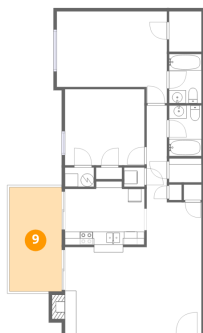

**7** Floor 1 - Kitchen

---

Dimensions: 12'1" x 10'9"  
Area: 112 sq. ft  
Counted as living area: Yes

Heated: Yes  
Finished: Yes  
Enclosed: Yes  
Contiguous: Yes  
Permitted: Yes  
Wet space: No  
Addition: No  
Conversion: No

**8** Floor 1 - Bath

---

Dimensions: 4'11" x 7'6"  
Area: 37 sq. ft  
Counted as living area: Yes

Heated: Yes  
Finished: Yes  
Enclosed: Yes  
Contiguous: Yes  
Permitted: Yes  
Wet space: Yes  
Addition: No  
Conversion: No

2413 Barnside Court, Ridgewood Farm, Salem, Salem city, Virginia, United States, 24153

9 Floor 1 - Balcony

Dimensions: 7'11" x 15'9"  
Area: 125 sq. ft  
Counted as living area: No

Heated: No  
Finished: No  
Enclosed: No  
Contiguous: Yes  
Permitted: Yes  
Wet space: No  
Addition: No  
Conversion: No