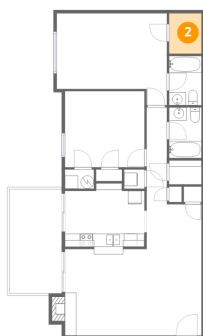

## Room dimensions

Floor 1

Total:1030sqft Excluded: 134sqft

#		Dimensions	sqft	Counted as living area
1	Primary Bedroom	16'9" x 13'11"	200 sq. ft	Yes
2	W.I.C.	4'11" x 6'2"	30 sq. ft	Yes
3	Living Room	20'8" x 13'1"	276 sq. ft	Yes
4	Bath	4'11" x 7'8"	38 sq. ft	Yes
5	Hall	3'1" x 14'8"	45 sq. ft	Yes
6	Dining Area	8'4" x 6'9"	57 sq. ft	Yes
7	Kitchen	12'1" x 10'9"	112 sq. ft	Yes
8	Bath	4'11" x 7'6"	37 sq. ft	Yes
9	Balcony	7'11" x 15'9"	125 sq. ft	No
10	Bedroom	12'1" x 11'7"	139 sq. ft	Yes
11	Closet	4'11" x 3'8"	18 sq. ft	Yes

2413 Barnside Court, Ridgewood Farm, Salem, Salem city,  
Virginia, United States, 24153

**1** Floor 1 - Primary Bedroom

---

Dimensions: 16'9" x 13'11"  
Area: 200 sq. ft  
Counted as living area: Yes

Heated: Yes  
Finished: Yes  
Enclosed: Yes  
Contiguous: Yes  
Permitted: Yes  
Wet space: No  
Addition: No  
Conversion: No

**2** Floor 1 - W.I.C.

---

Dimensions: 4'11" x 6'2"  
Area: 30 sq. ft  
Counted as living area: Yes

Heated: Yes  
Finished: Yes  
Enclosed: Yes  
Contiguous: Yes  
Permitted: Yes  
Wet space: No  
Addition: No  
Conversion: No