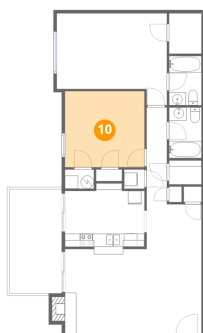

2413 Barnside Court, Ridgewood Farm, Salem, Salem city, Virginia, United States, 24153

9 Floor 1 - Balcony

Dimensions: 7'11" x 15'9"  
Area: 125 sq. ft  
Counted as living area: No

Heated: No  
Finished: No  
Enclosed: No  
Contiguous: Yes  
Permitted: Yes  
Wet space: No  
Addition: No  
Conversion: No

10 Floor 1 - Bedroom

Dimensions: 12'1" x 11'7"  
Area: 139 sq. ft  
Counted as living area: Yes

Heated: Yes  
Finished: Yes  
Enclosed: Yes  
Contiguous: Yes  
Permitted: Yes  
Wet space: No  
Addition: No  
Conversion: No