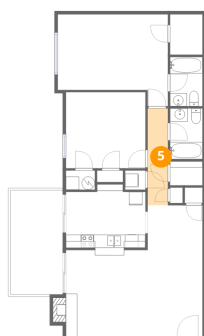

**2** Floor 1 - W.I.C.

---

Dimensions: 4'11" x 6'2"  
Area: 30 sq. ft  
Counted as living area: Yes

Heated: Yes  
Finished: Yes  
Enclosed: Yes  
Contiguous: Yes  
Permitted: Yes  
Wet space: No  
Addition: No  
Conversion: No

**4** Floor 1 - Bath

---

Dimensions: 4'11" x 7'8"  
Area: 38 sq. ft  
Counted as living area: Yes

Heated: Yes  
Finished: Yes  
Enclosed: Yes  
Contiguous: Yes  
Permitted: Yes  
Wet space: Yes  
Addition: No  
Conversion: No

**5** Floor 1 - Hall

---

Dimensions: 3'1" x 14'8"  
Area: 45 sq. ft  
Counted as living area: Yes

Heated: Yes  
Finished: Yes  
Enclosed: Yes  
Contiguous: Yes  
Permitted: Yes  
Wet space: No  
Addition: No  
Conversion: No

2413 Barnside Court, Ridgewood Farm, Salem, Salem city,  
Virginia, United States, 24153

**6** Floor 1 - Dining Area

---

Dimensions: 8'4" x 6'9"  
Area: 57 sq. ft  
Counted as living area: Yes

Heated: Yes  
Finished: Yes  
Enclosed: Yes  
Contiguous: Yes  
Permitted: Yes  
Wet space: No  
Addition: No  
Conversion: No