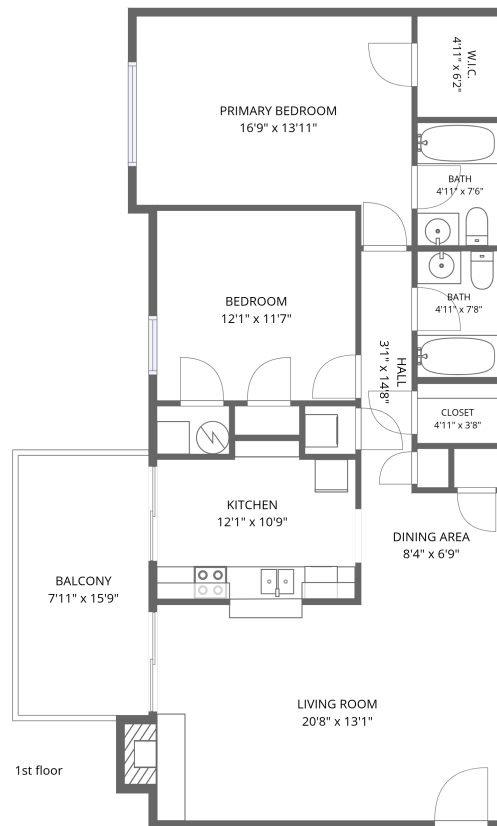

Home data report

**2413 Barnside Court, Ridgewood Farm, Salem, Salem city,  
Virginia, United States, 24153**

**Total Area: 1030 sq. ft**

1st Floor: 1030 sq. ft

Excluded: Balcony 125 sq. ft, Fireplace 9 sq. ft, Walls: 0 sq. ft

## Room dimensions

Floor 1

Total:1030sqft Excluded: 134sqft

#		Dimensions	sqft	Counted as living area
1	Primary Bedroom	16'9" x 13'11"	200 sq. ft	Yes
2	W.I.C.	4'11" x 6'2"	30 sq. ft	Yes
3	Living Room	20'8" x 13'1"	276 sq. ft	Yes
4	Bath	4'11" x 7'8"	38 sq. ft	Yes
5	Hall	3'1" x 14'8"	45 sq. ft	Yes
6	Dining Area	8'4" x 6'9"	57 sq. ft	Yes
7	Kitchen	12'1" x 10'9"	112 sq. ft	Yes
8	Bath	4'11" x 7'6"	37 sq. ft	Yes
9	Balcony	7'11" x 15'9"	125 sq. ft	No
10	Bedroom	12'1" x 11'7"	139 sq. ft	Yes
11	Closet	4'11" x 3'8"	18 sq. ft	Yes

**2** Floor 1 - W.I.C.

---

Dimensions: 4'11" x 6'2"  
Area: 30 sq. ft  
Counted as living area: Yes

Heated: Yes  
Finished: Yes  
Enclosed: Yes  
Contiguous: Yes  
Permitted: Yes  
Wet space: No  
Addition: No  
Conversion: No

**7** Floor 1 - Kitchen

---

Dimensions: 12'1" x 10'9"  
Area: 112 sq. ft  
Counted as living area: Yes

Heated: Yes  
Finished: Yes  
Enclosed: Yes  
Contiguous: Yes  
Permitted: Yes  
Wet space: No  
Addition: No  
Conversion: No