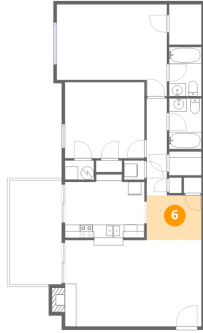

**5** Floor 1 - Hall

---

Dimensions: 3'1" x 14'8"  
Area: 45 sq. ft  
Counted as living area: Yes

Heated: Yes  
Finished: Yes  
Enclosed: Yes  
Contiguous: Yes  
Permitted: Yes  
Wet space: No  
Addition: No  
Conversion: No

2413 Barnside Court, Ridgewood Farm, Salem, Salem city,  
Virginia, United States, 24153

**6** Floor 1 - Dining Area

---

Dimensions: 8'4" x 6'9"  
Area: 57 sq. ft  
Counted as living area: Yes

Heated: Yes  
Finished: Yes  
Enclosed: Yes  
Contiguous: Yes  
Permitted: Yes  
Wet space: No  
Addition: No  
Conversion: No