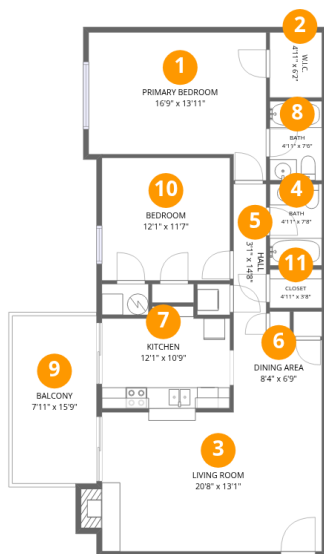

## Property summary

 **1** Floors

 **2** Bedrooms

 **2** Bathrooms

## Room dimensions

Floor 1

Total:1030sqft Excluded: 134sqft

#		Dimensions	sqft	Counted as living area
1	Primary Bedroom	16'9" x 13'11"	200 sq. ft	Yes
2	W.I.C.	4'11" x 6'2"	30 sq. ft	Yes
3	Living Room	20'8" x 13'1"	276 sq. ft	Yes
4	Bath	4'11" x 7'8"	38 sq. ft	Yes
5	Hall	3'1" x 14'8"	45 sq. ft	Yes
6	Dining Area	8'4" x 6'9"	57 sq. ft	Yes
7	Kitchen	12'1" x 10'9"	112 sq. ft	Yes
8	Bath	4'11" x 7'6"	37 sq. ft	Yes
9	Balcony	7'11" x 15'9"	125 sq. ft	No
10	Bedroom	12'1" x 11'7"	139 sq. ft	Yes
11	Closet	4'11" x 3'8"	18 sq. ft	Yes

**7** Floor 1 - Kitchen

---

Dimensions: 12'1" x 10'9"  
Area: 112 sq. ft  
Counted as living area: Yes

Heated: Yes  
Finished: Yes  
Enclosed: Yes  
Contiguous: Yes  
Permitted: Yes  
Wet space: No  
Addition: No  
Conversion: No

10 Floor 1 - Bedroom

Dimensions: 12'1" x 11'7"  
Area: 139 sq. ft  
Counted as living area: Yes

Heated: Yes  
Finished: Yes  
Enclosed: Yes  
Contiguous: Yes  
Permitted: Yes  
Wet space: No  
Addition: No  
Conversion: No