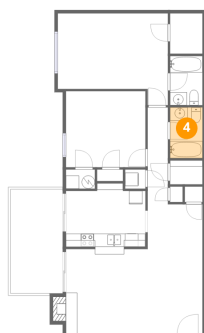

**2** Floor 1 - W.I.C.

---

Dimensions: 4'11" x 6'2"  
Area: 30 sq. ft  
Counted as living area: Yes

Heated: Yes  
Finished: Yes  
Enclosed: Yes  
Contiguous: Yes  
Permitted: Yes  
Wet space: No  
Addition: No  
Conversion: No

2413 Barnside Court, Ridgewood Farm, Salem, Salem city,  
Virginia, United States, 24153

**3** Floor 1 - Living Room

---

Dimensions: 20'8" x 13'1"  
Area: 276 sq. ft  
Counted as living area: Yes

Heated: Yes  
Finished: Yes  
Enclosed: Yes  
Contiguous: Yes  
Permitted: Yes  
Wet space: No  
Addition: No  
Conversion: No

**4** Floor 1 - Bath

---

Dimensions: 4'11" x 7'8"  
Area: 38 sq. ft  
Counted as living area: Yes

Heated: Yes  
Finished: Yes  
Enclosed: Yes  
Contiguous: Yes  
Permitted: Yes  
Wet space: Yes  
Addition: No  
Conversion: No