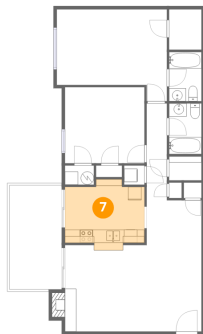

2413 Barnside Court, Ridgewood Farm, Salem, Salem city,  
Virginia, United States, 24153

**6** Floor 1 - Dining Area

---

Dimensions: 8'4" x 6'9"  
Area: 57 sq. ft  
Counted as living area: Yes

Heated: Yes  
Finished: Yes  
Enclosed: Yes  
Contiguous: Yes  
Permitted: Yes  
Wet space: No  
Addition: No  
Conversion: No

**7** Floor 1 - Kitchen

---

Dimensions: 12'1" x 10'9"  
Area: 112 sq. ft  
Counted as living area: Yes

Heated: Yes  
Finished: Yes  
Enclosed: Yes  
Contiguous: Yes  
Permitted: Yes  
Wet space: No  
Addition: No  
Conversion: No