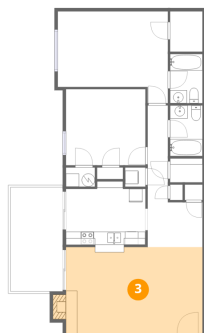

**2** Floor 1 - W.I.C.

---

Dimensions: 4'11" x 6'2"  
Area: 30 sq. ft  
Counted as living area: Yes

Heated: Yes  
Finished: Yes  
Enclosed: Yes  
Contiguous: Yes  
Permitted: Yes  
Wet space: No  
Addition: No  
Conversion: No

2413 Barnside Court, Ridgewood Farm, Salem, Salem city,  
Virginia, United States, 24153

**3** Floor 1 - Living Room

---

Dimensions: 20'8" x 13'1"  
Area: 276 sq. ft  
Counted as living area: Yes

Heated: Yes  
Finished: Yes  
Enclosed: Yes  
Contiguous: Yes  
Permitted: Yes  
Wet space: No  
Addition: No  
Conversion: No