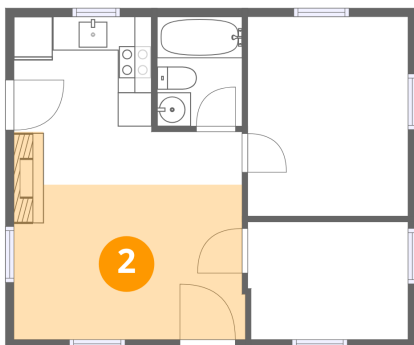

 **2** Bedrooms

 **1** Bathrooms

98 Ore Trail, Hedgesville, Morgan County, West Virginia, United States, 25411

Room dimensions

Floor 1

Total:444sqft Excluded: 0sqft

#		Dimensions	sqft	Counted as living area
1	Dining Area	11'9" x 3'1"	37 sq. ft	Yes
2	Living Room	13'8" x 12'2"	129 sq. ft	Yes
3	Bath	5'0" x 6'5"	32 sq. ft	Yes
4	Bedroom	9'6" x 6'11"	65 sq. ft	Yes
5	Kitchen	8'2" x 6'9"	55 sq. ft	Yes
6	Primary Bedroom	9'5" x 11'9"	112 sq. ft	Yes

98 Ore Trail, Hedgesville, Morgan County, West Virginia, United States, 25411

1 Floor 1 - Dining Area

Dimensions: 11'9" x 3'1"
Area: 37 sq. ft
Counted as living area: Yes

Heated: Yes
Finished: Yes
Enclosed: Yes
Contiguous: Yes
Permitted: Yes
Wet space: No
Addition: No
Conversion: No

2 Floor 1 - Living Room

Dimensions: 13'8" x 12'2"
Area: 129 sq. ft
Counted as living area: Yes

Heated: Yes
Finished: Yes
Enclosed: Yes
Contiguous: Yes
Permitted: Yes
Wet space: No
Addition: No
Conversion: No

98 Ore Trail, Hedgesville, Morgan County, West Virginia, United States, 25411

3 Floor 1 - Bath

Dimensions: 5'0" x 6'5"
Area: 32 sq. ft
Counted as living area: Yes

Heated: Yes
Finished: Yes
Enclosed: Yes
Contiguous: Yes
Permitted: Yes
Wet space: Yes
Addition: No
Conversion: No