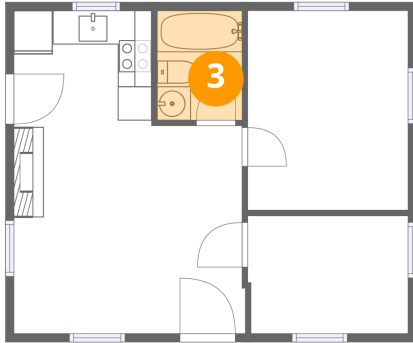

 **2** Bedrooms

 **1** Bathrooms

98 Ore Trail, Hedgesville, Morgan County, West Virginia, United States, 25411

Room dimensions

Floor 1

Total:444sqft Excluded: 0sqft

#		Dimensions	sqft	Counted as living area
1	Dining Area	11'9" x 3'1"	37 sq. ft	Yes
2	Living Room	13'8" x 12'2"	129 sq. ft	Yes
3	Bath	5'0" x 6'5"	32 sq. ft	Yes
4	Bedroom	9'6" x 6'11"	65 sq. ft	Yes
5	Kitchen	8'2" x 6'9"	55 sq. ft	Yes
6	Primary Bedroom	9'5" x 11'9"	112 sq. ft	Yes

98 Ore Trail, Hedgesville, Morgan County, West Virginia, United States, 25411

1 Floor 1 - Dining Area

Dimensions: 11'9" x 3'1"
Area: 37 sq. ft
Counted as living area: Yes

Heated: Yes
Finished: Yes
Enclosed: Yes
Contiguous: Yes
Permitted: Yes
Wet space: No
Addition: No
Conversion: No

2 Floor 1 - Living Room

Dimensions: 13'8" x 12'2"
Area: 129 sq. ft
Counted as living area: Yes

Heated: Yes
Finished: Yes
Enclosed: Yes
Contiguous: Yes
Permitted: Yes
Wet space: No
Addition: No
Conversion: No

98 Ore Trail, Hedgesville, Morgan County, West Virginia, United States, 25411

3 Floor 1 - Bath

Dimensions: 5'0" x 6'5"
Area: 32 sq. ft
Counted as living area: Yes

Heated: Yes
Finished: Yes
Enclosed: Yes
Contiguous: Yes
Permitted: Yes
Wet space: Yes
Addition: No
Conversion: No