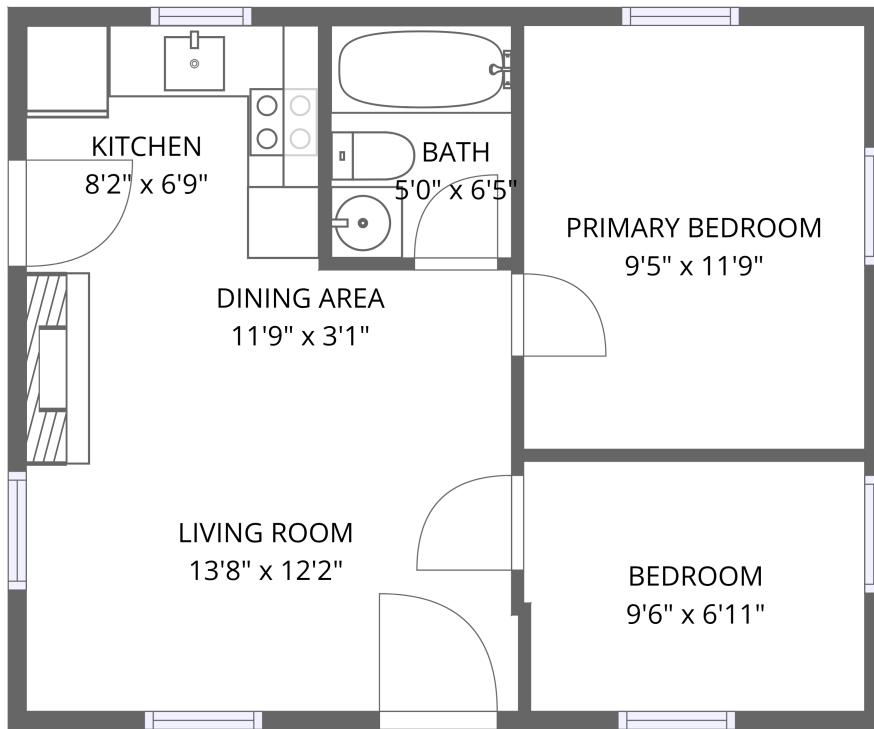

Home data report

98 Ore Trail, Hedgesville, Morgan County, West Virginia, United States, 25411

1st floor

Total Area: 444 sq. ft

1st Floor: 444 sq. ft

Excluded: Walls: 43 sq. ft

Property summary

1 Floors

2 Bedrooms

1 Bathrooms