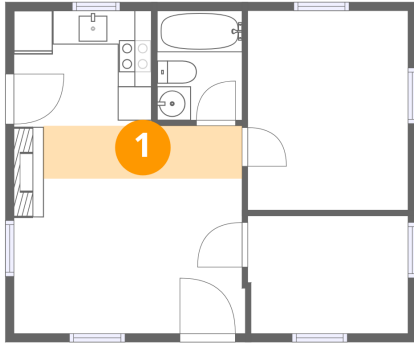

 **2** Bedrooms

 **1** Bathrooms

98 Ore Trail, Hedgesville, Morgan County, West Virginia, United States, 25411

Room dimensions

Floor 1

Total:444sqft Excluded: 0sqft

#		Dimensions	sqft	Counted as living area
1	Dining Area	11'9" x 3'1"	37 sq. ft	Yes
2	Living Room	13'8" x 12'2"	129 sq. ft	Yes
3	Bath	5'0" x 6'5"	32 sq. ft	Yes
4	Bedroom	9'6" x 6'11"	65 sq. ft	Yes
5	Kitchen	8'2" x 6'9"	55 sq. ft	Yes
6	Primary Bedroom	9'5" x 11'9"	112 sq. ft	Yes

98 Ore Trail, Hedgesville, Morgan County, West Virginia, United States, 25411

1 Floor 1 - Dining Area

Dimensions: 11'9" x 3'1"
Area: 37 sq. ft
Counted as living area: Yes

Heated: Yes
Finished: Yes
Enclosed: Yes
Contiguous: Yes
Permitted: Yes
Wet space: No
Addition: No
Conversion: No

2 Floor 1 - Living Room

Dimensions: 13'8" x 12'2"
Area: 129 sq. ft
Counted as living area: Yes

Heated: Yes
Finished: Yes
Enclosed: Yes
Contiguous: Yes
Permitted: Yes
Wet space: No
Addition: No
Conversion: No

98 Ore Trail, Hedgesville, Morgan County, West Virginia, United States, 25411

3 Floor 1 - Bath

Dimensions: 5'0" x 6'5"
Area: 32 sq. ft
Counted as living area: Yes

Heated: Yes
Finished: Yes
Enclosed: Yes
Contiguous: Yes
Permitted: Yes
Wet space: Yes
Addition: No
Conversion: No