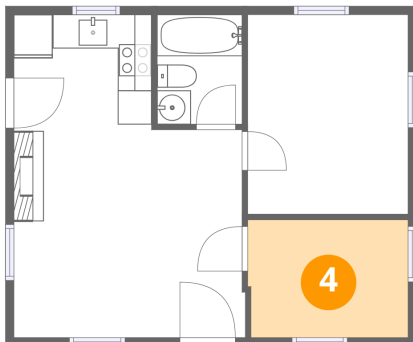

 **2** Bedrooms

 **1** Bathrooms

98 Ore Trail, Hedgesville, Morgan County, West Virginia, United States, 25411

Room dimensions

Floor 1

Total:444sqft Excluded: 0sqft

#		Dimensions	sqft	Counted as living area
1	Dining Area	11'9" x 3'1"	37 sq. ft	Yes
2	Living Room	13'8" x 12'2"	129 sq. ft	Yes
3	Bath	5'0" x 6'5"	32 sq. ft	Yes
4	Bedroom	9'6" x 6'11"	65 sq. ft	Yes
5	Kitchen	8'2" x 6'9"	55 sq. ft	Yes
6	Primary Bedroom	9'5" x 11'9"	112 sq. ft	Yes

2 Floor 1 - Living Room

Dimensions: 13'8" x 12'2"
Area: 129 sq. ft
Counted as living area: Yes

Heated: Yes
Finished: Yes
Enclosed: Yes
Contiguous: Yes
Permitted: Yes
Wet space: No
Addition: No
Conversion: No

98 Ore Trail, Hedgesville, Morgan County, West Virginia, United States, 25411

3 Floor 1 - Bath

Dimensions: 5'0" x 6'5"
Area: 32 sq. ft
Counted as living area: Yes

Heated: Yes
Finished: Yes
Enclosed: Yes
Contiguous: Yes
Permitted: Yes
Wet space: Yes
Addition: No
Conversion: No

4 Floor 1 - Bedroom

Dimensions: 9'6" x 6'11"
Area: 65 sq. ft
Counted as living area: Yes

Heated: Yes
Finished: Yes
Enclosed: Yes
Contiguous: Yes
Permitted: Yes
Wet space: No
Addition: No
Conversion: No

5 Floor 1 - Kitchen