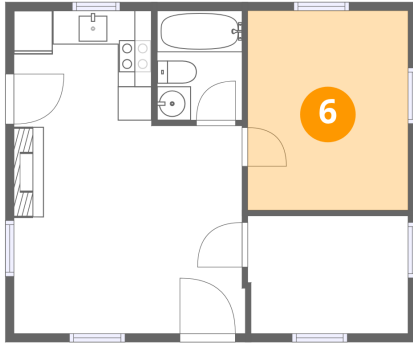

98 Ore Trail, Hedgesville, Morgan County, West Virginia, United States, 25411

3 Floor 1 - Bath

Dimensions: 5'0" x 6'5"
Area: 32 sq. ft
Counted as living area: Yes

Heated: Yes
Finished: Yes
Enclosed: Yes
Contiguous: Yes
Permitted: Yes
Wet space: Yes
Addition: No
Conversion: No

4 Floor 1 - Bedroom

Dimensions: 9'6" x 6'11"
Area: 65 sq. ft
Counted as living area: Yes

Heated: Yes
Finished: Yes
Enclosed: Yes
Contiguous: Yes
Permitted: Yes
Wet space: No
Addition: No
Conversion: No

5 Floor 1 - Kitchen

Dimensions: 8'2" x 6'9"
Area: 55 sq. ft
Counted as living area: Yes

Heated: Yes
Finished: Yes
Enclosed: Yes
Contiguous: Yes
Permitted: Yes
Wet space: No
Addition: No
Conversion: No

6 Floor 1 - Primary Bedroom

Dimensions: 9'5" x 11'9"
Area: 112 sq. ft
Counted as living area: Yes

Heated: Yes
Finished: Yes
Enclosed: Yes
Contiguous: Yes
Permitted: Yes
Wet space: No
Addition: No
Conversion: No