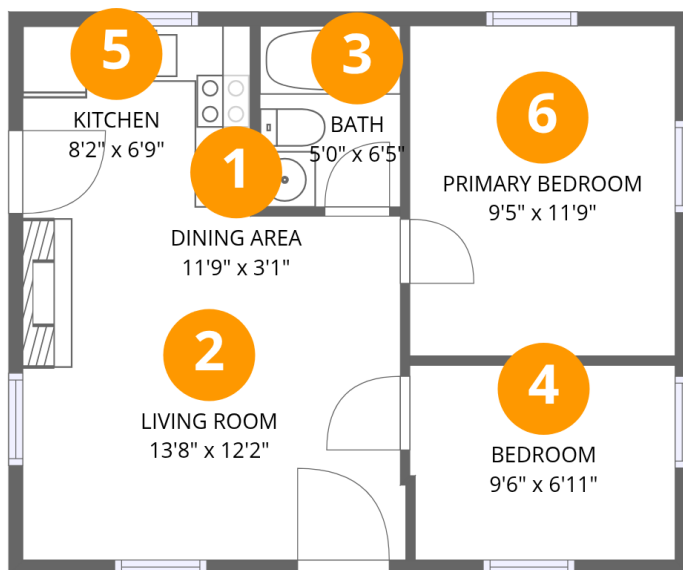

 **2** Bedrooms

 **1** Bathrooms

98 Ore Trail, Hedgesville, Morgan County, West Virginia, United States, 25411

Room dimensions

Floor 1

Total:444sqft Excluded: 0sqft

#		Dimensions	sqft	Counted as living area
1	Dining Area	11'9" x 3'1"	37 sq. ft	Yes
2	Living Room	13'8" x 12'2"	129 sq. ft	Yes
3	Bath	5'0" x 6'5"	32 sq. ft	Yes
4	Bedroom	9'6" x 6'11"	65 sq. ft	Yes
5	Kitchen	8'2" x 6'9"	55 sq. ft	Yes
6	Primary Bedroom	9'5" x 11'9"	112 sq. ft	Yes

98 Ore Trail, Hedgesville, Morgan County, West Virginia, United States, 25411

1 Floor 1 - Dining Area

Dimensions: 11'9" x 3'1"
Area: 37 sq. ft
Counted as living area: Yes

Heated: Yes
Finished: Yes
Enclosed: Yes
Contiguous: Yes
Permitted: Yes
Wet space: No
Addition: No
Conversion: No

2 Floor 1 - Living Room

Dimensions: 13'8" x 12'2"
Area: 129 sq. ft
Counted as living area: Yes

Heated: Yes
Finished: Yes
Enclosed: Yes
Contiguous: Yes
Permitted: Yes
Wet space: No
Addition: No
Conversion: No

4 Floor 1 - Bedroom

Dimensions: 9'6" x 6'11"
Area: 65 sq. ft
Counted as living area: Yes

Heated: Yes
Finished: Yes
Enclosed: Yes
Contiguous: Yes
Permitted: Yes
Wet space: No
Addition: No
Conversion: No

5 Floor 1 - Kitchen