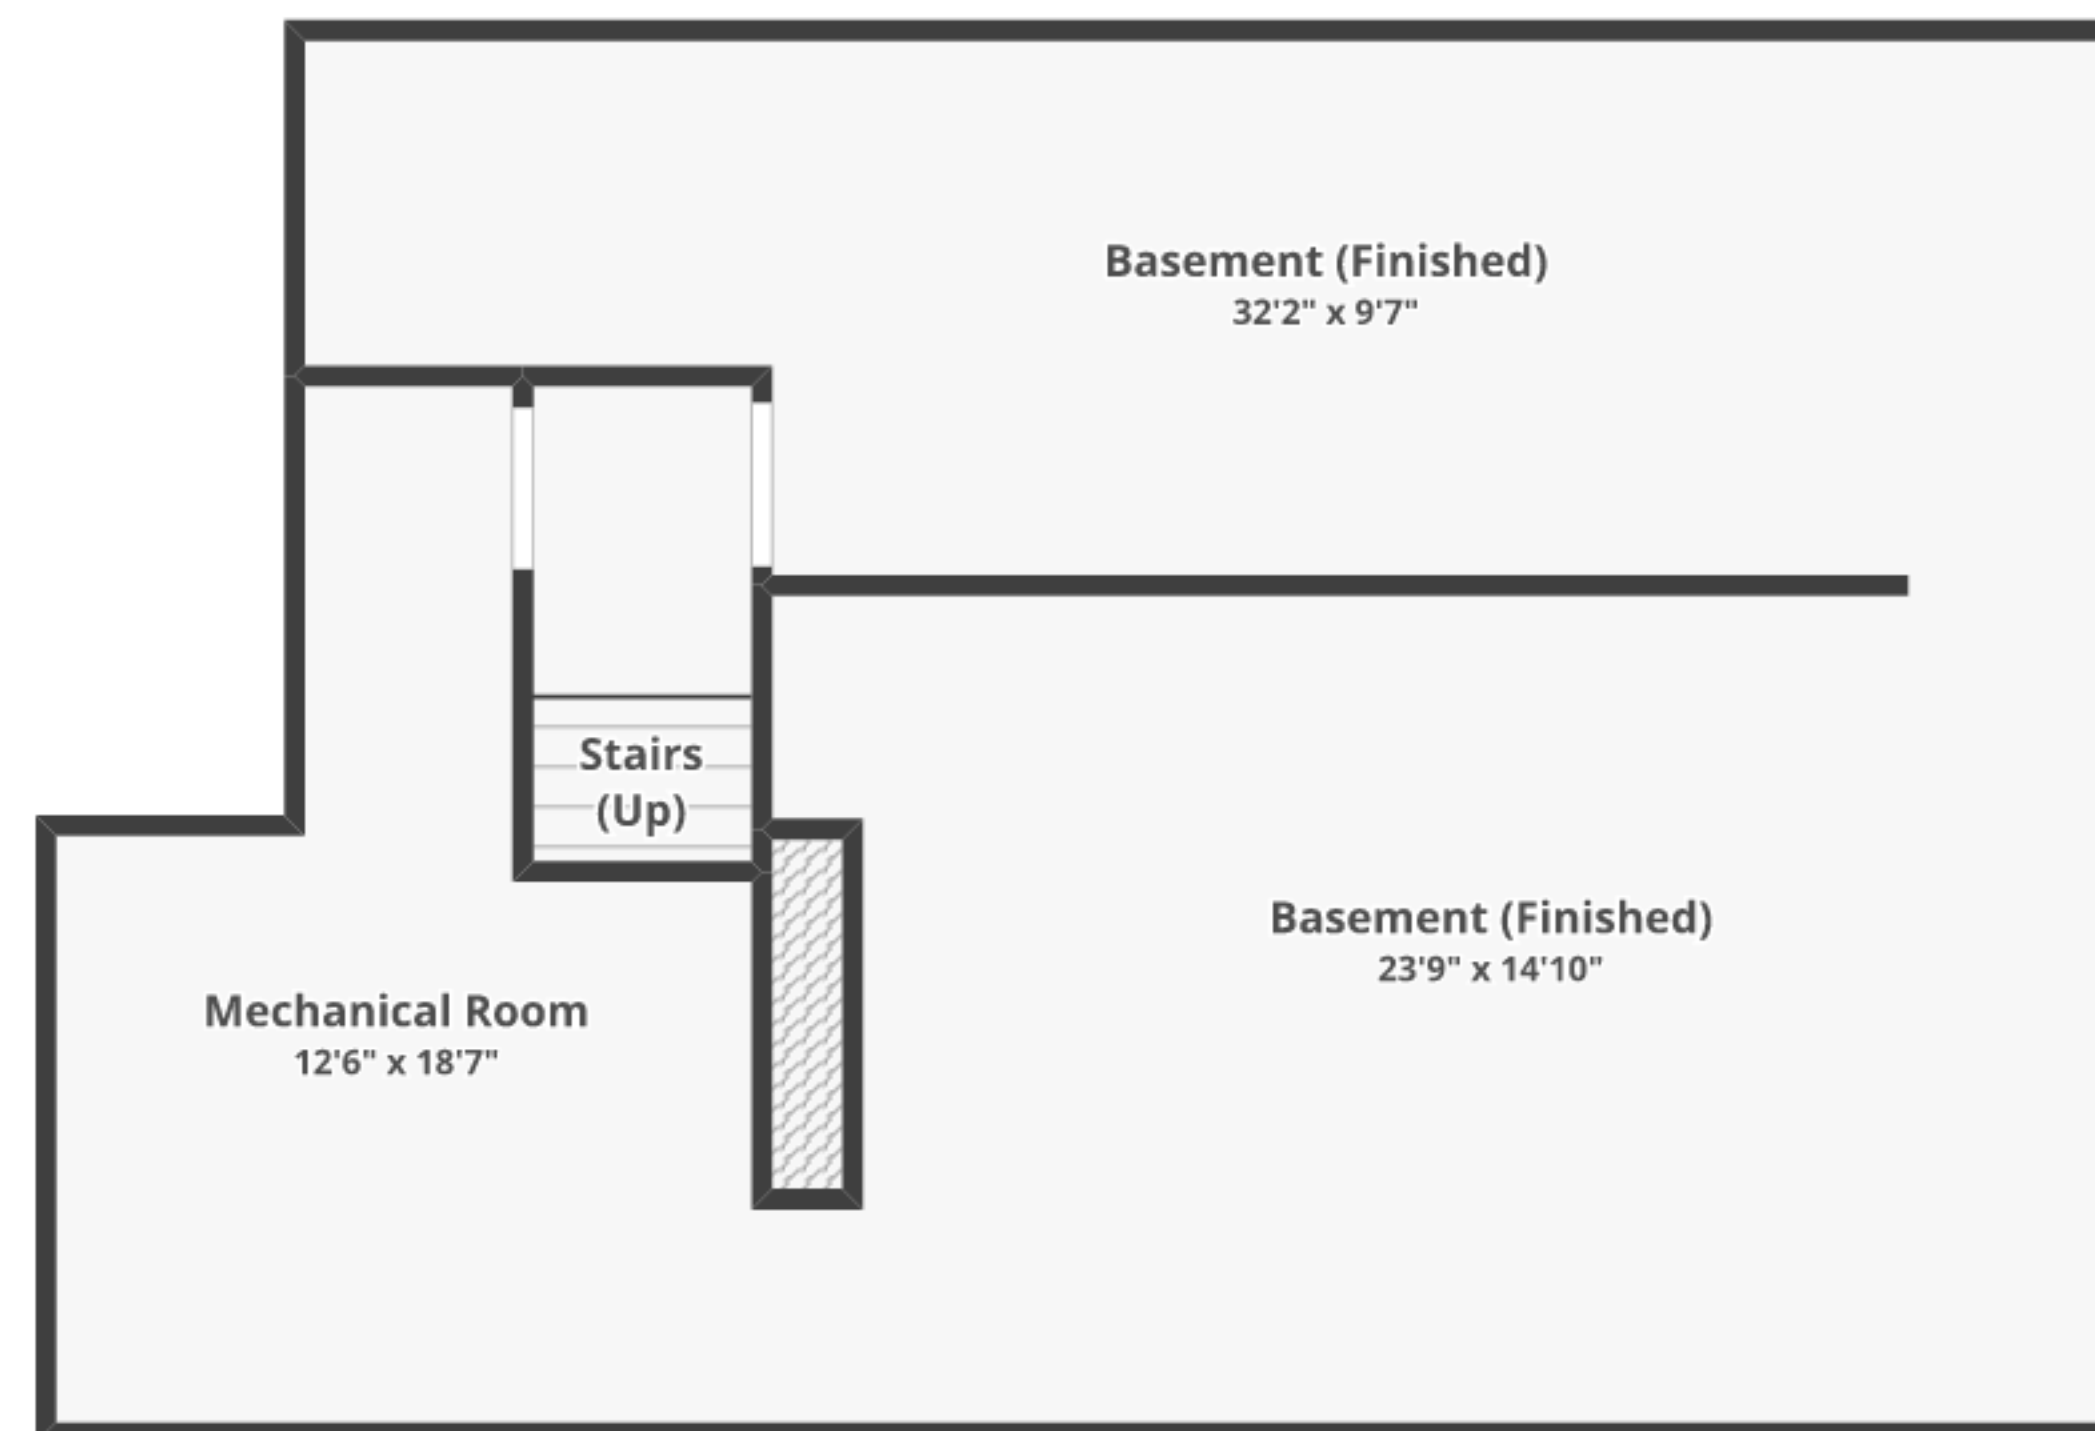

40 Devon Dr, Reading, PA 19606

Total finished area: ~3,542.13 sq. ft.

Total unfinished area: ~ 23.58 sq. ft.

FLOOR 1

Finished area: ~1,331.11 sq. ft.

Unfinished area: ~13.98 sq. ft.

BASEMENT

Finished area: ~799.22 sq. ft.

Unfinished area: ~7.86 sq. ft.

FLOOR 2

Finished area: ~1,411.79 sq. ft.

Unfinished area: ~1.74 sq. ft.