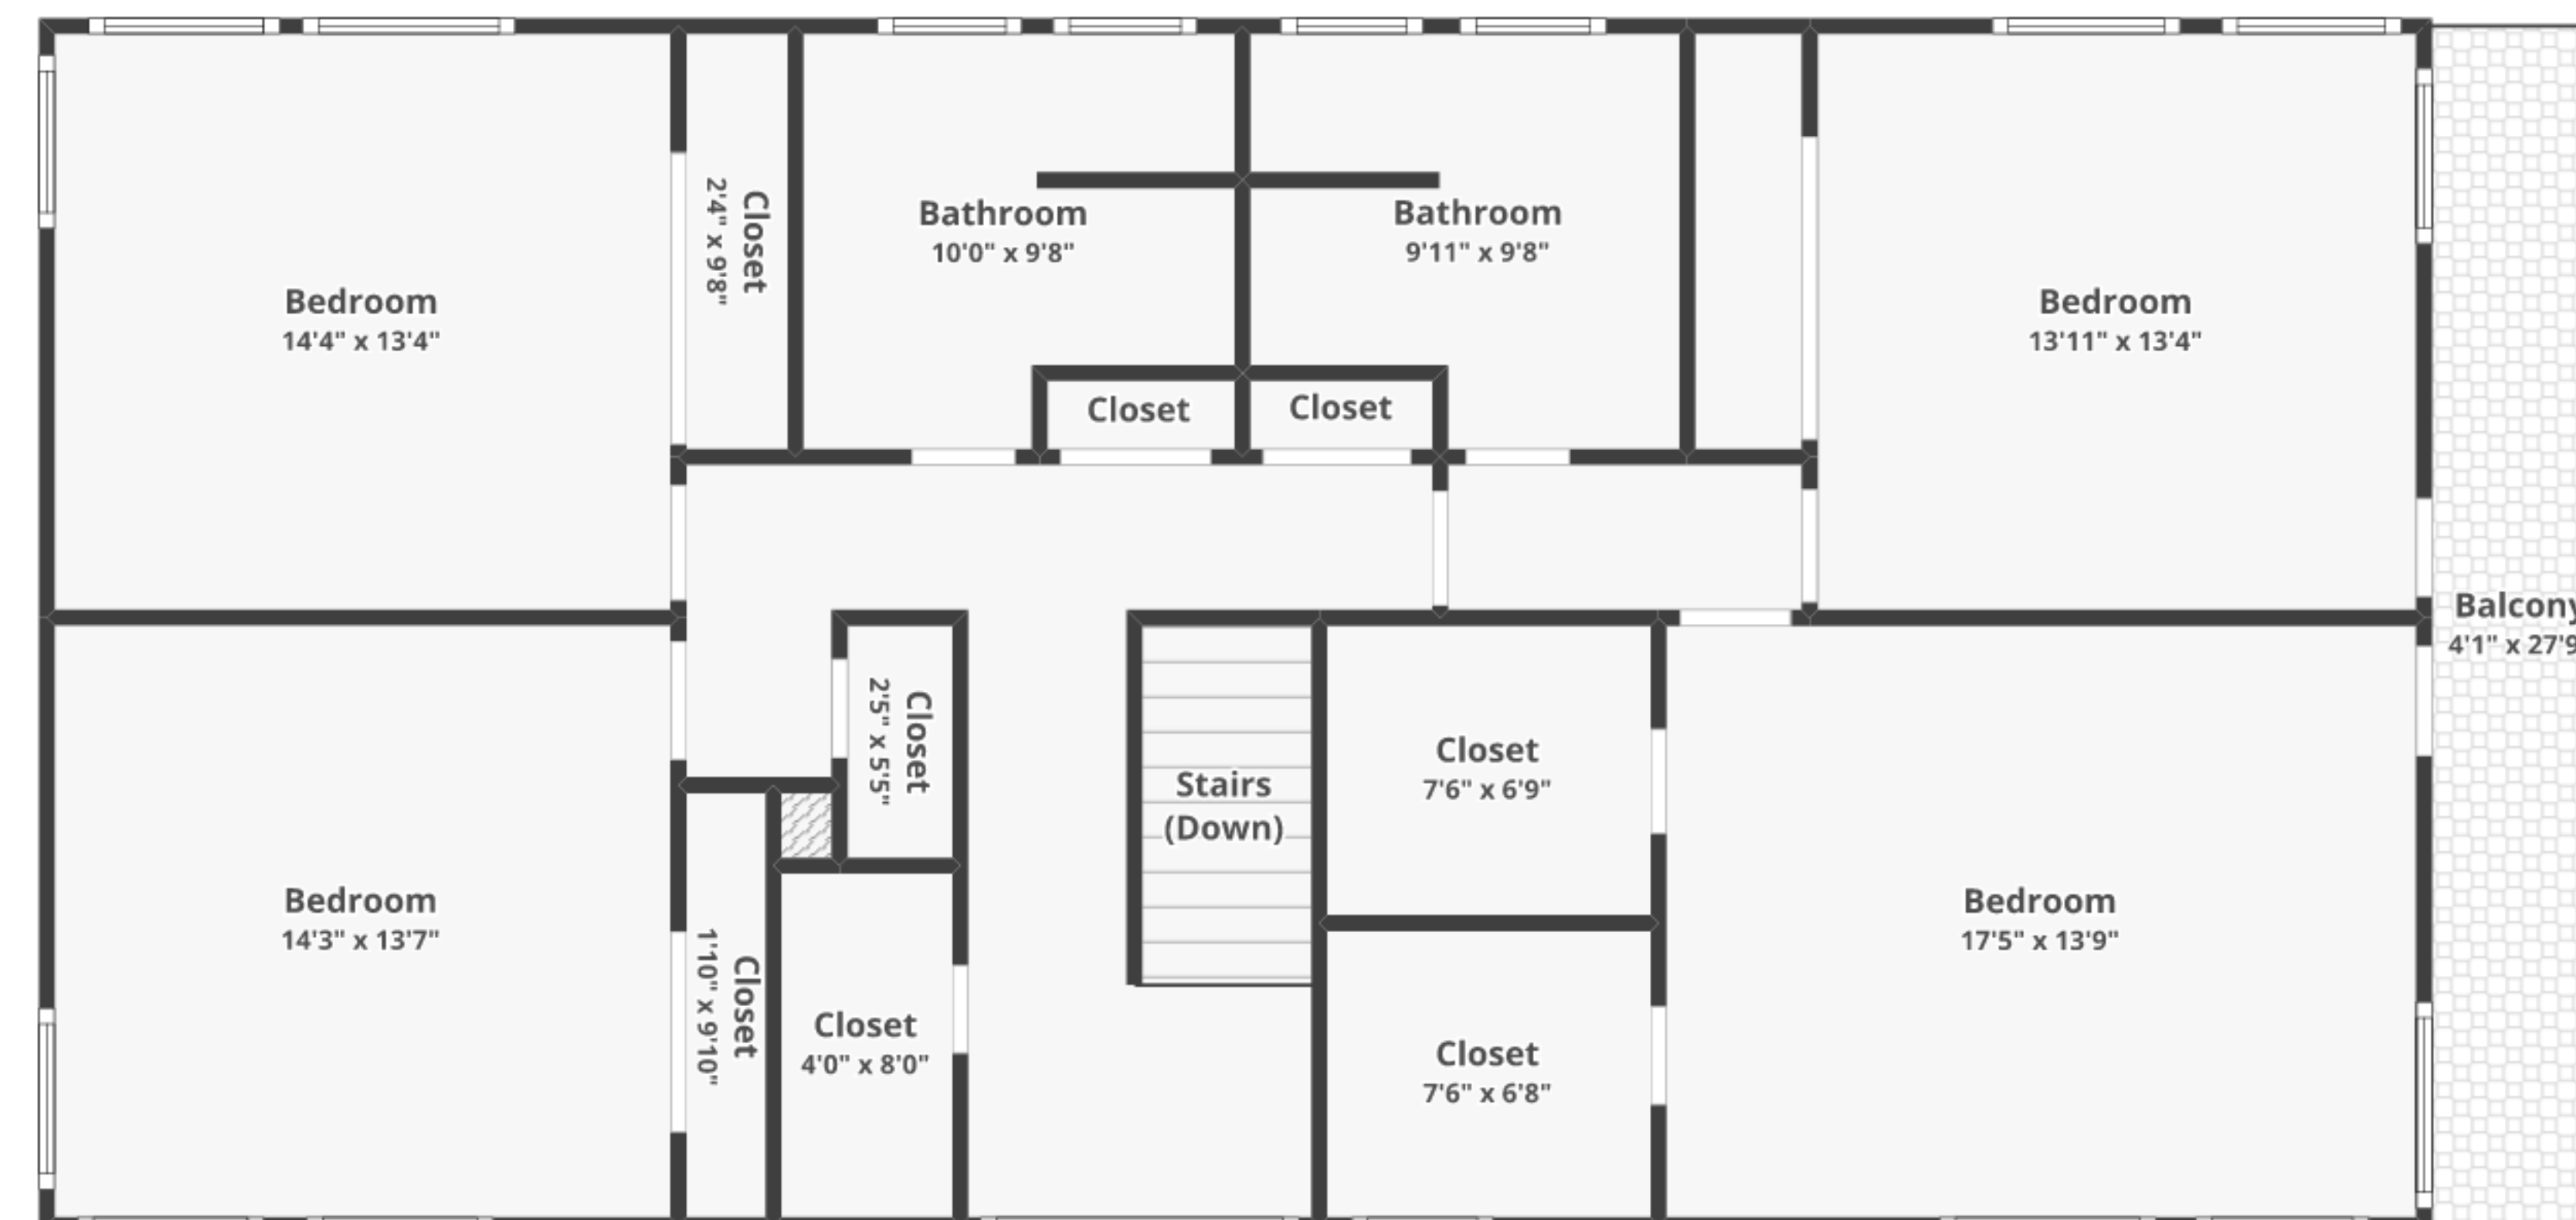

40 Devon Dr, Reading, PA 19606

Total finished area: ~3,542.13 sq. ft.

Total unfinished area: ~ 23.58 sq. ft.

FLOOR 1

Finished area: ~1,331.11 sq. ft.

Unfinished area: ~13.98 sq. ft.

BASEMENT

Finished area: ~799.22 sq. ft.

Unfinished area: ~7.86 sq. ft.

FLOOR 2

Finished area: ~1,411.79 sq. ft.

Unfinished area: ~1.74 sq. ft.