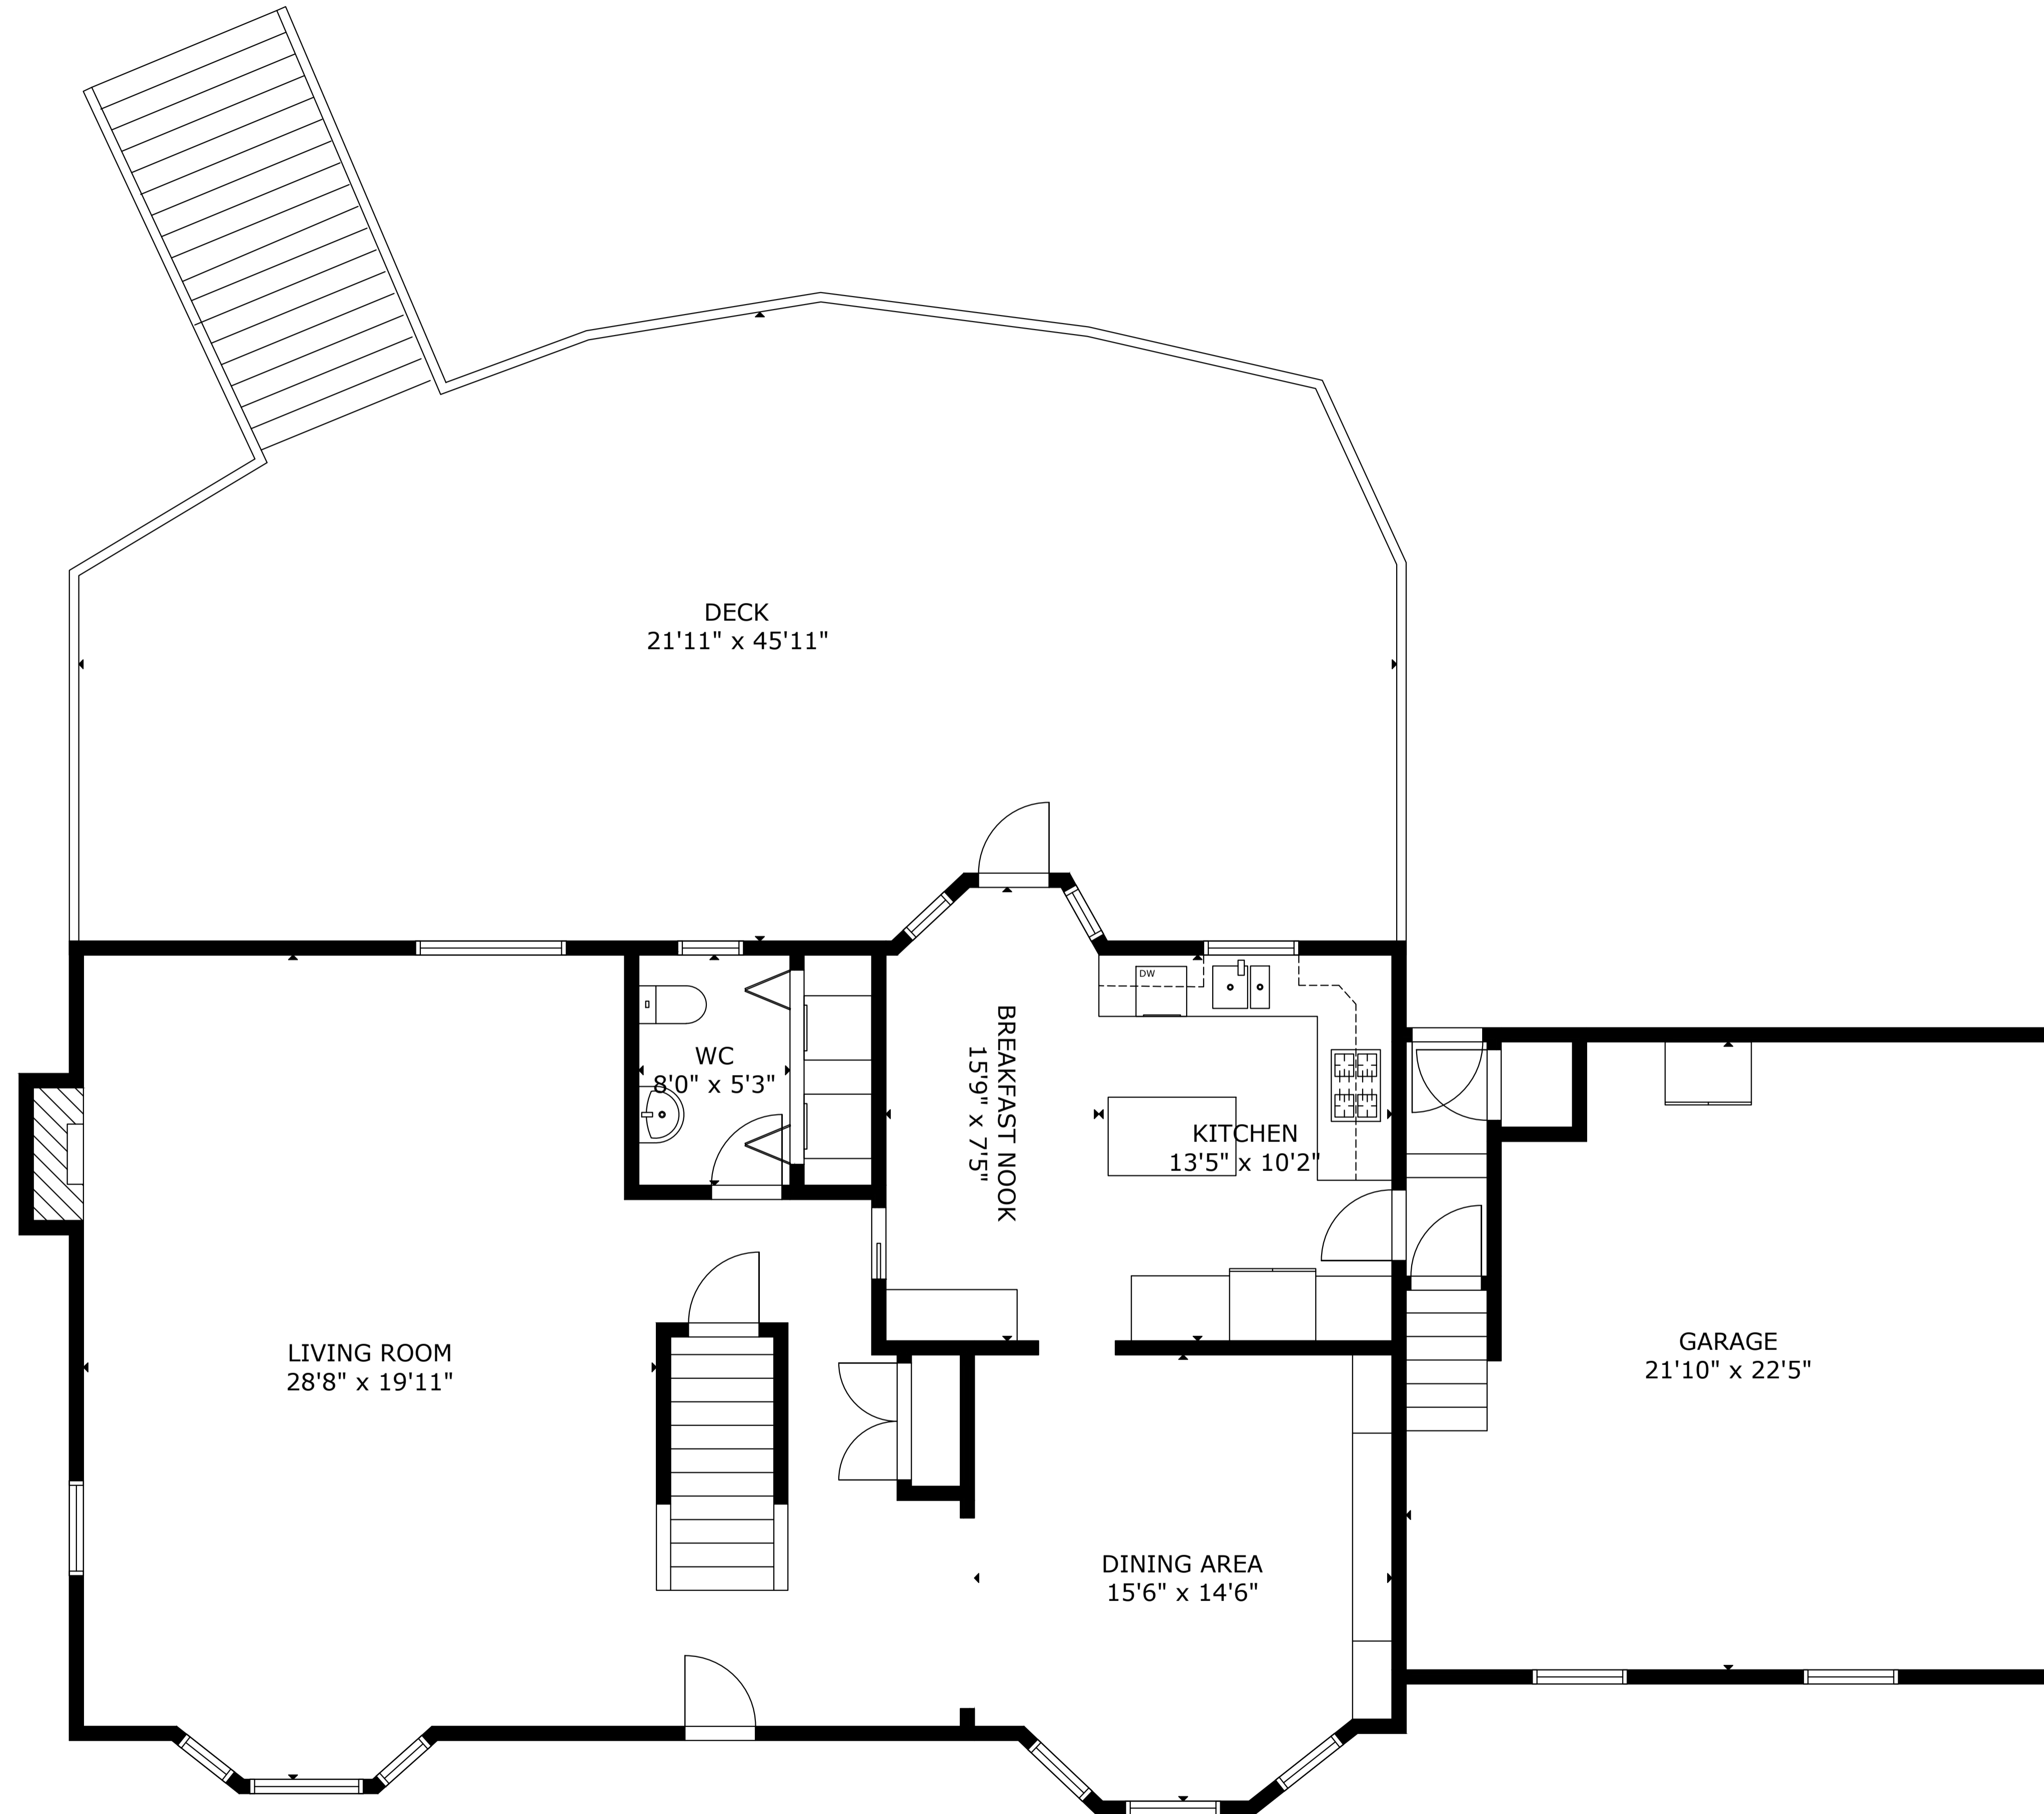

# 694 Blauvelt Dr, , Oradell, NJ, 07649, United States

GROSS INTERNAL AREA  
TOTAL: 3712 sq.ft

LOWER FLOOR: 1129 sq.ft, FIRST FLOOR: 1276 sq.ft, SECOND FLOOR: 1307 sq.ft

EXCLUDED AREAS: GARAGE: 490 sq.ft, DECK: 972 sq.ft

THIS FLOOR PLAN IS PROVIDED FOR ILLUSTRATION PURPOSES ONLY WITH THE PERMISSION OF THE SELLER. ROOM POSITIONS AND DIMENSIONS ARE APPROXIMATE AND ARE NOT GUARANTEED TO BE EXACT OR TO SCALE. THE BUYER SHOULD CONFIRM MEASUREMENTS FOR ACCURACY