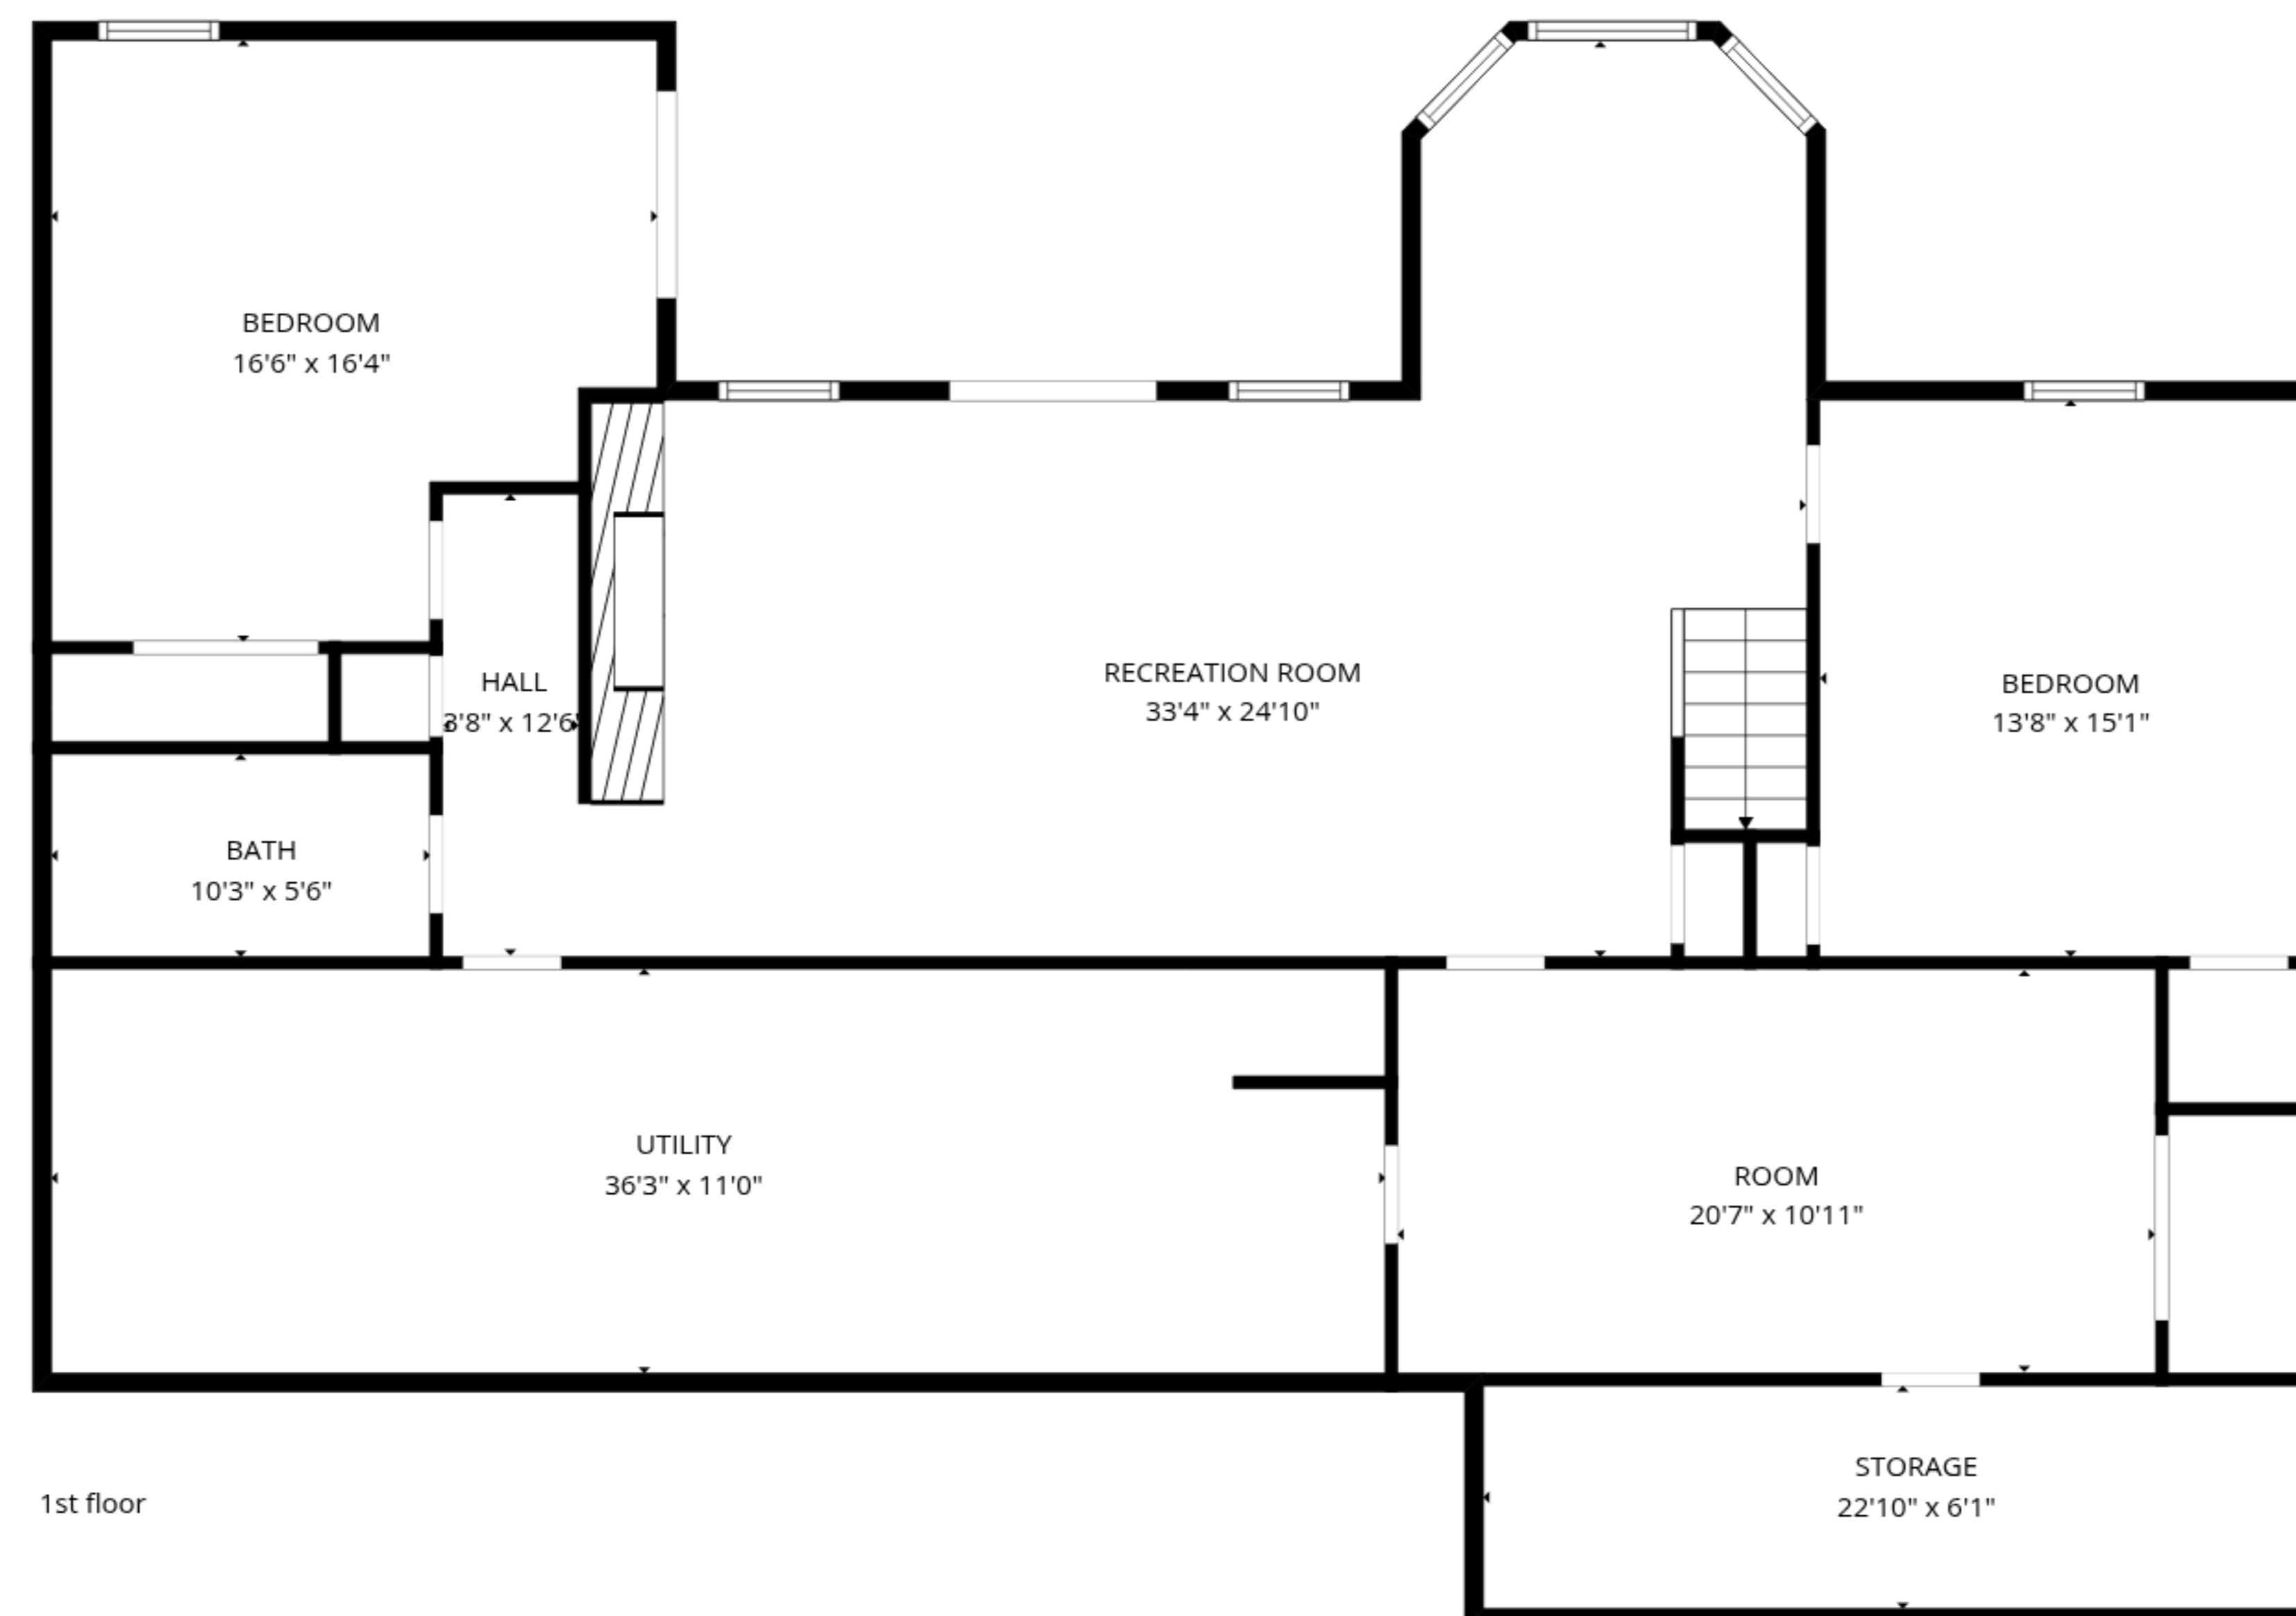

**TOTAL: 3295 sq. ft**

1st floor: 1261 sq. ft, 2nd floor: 2034 sq. ft

EXCLUDED AREAS: STORAGE: 144 sq. ft, ROOM: 230 sq. ft, UTILITY: 398 sq. ft,  
 GARAGE: 641 sq. ft, SCREENED PORCH: 177 sq. ft, BAY WINDOW: 6 sq. ft,  
 WALLS: 278 sq. ft

2nd floor

1st floor

**TOTAL: 3295 sq. ft**

1st floor: 1261 sq. ft, 2nd floor: 2034 sq. ft

EXCLUDED AREAS: STORAGE: 144 sq. ft, ROOM: 230 sq. ft, UTILITY: 398 sq. ft,  
 GARAGE: 641 sq. ft, SCREENED PORCH: 177 sq. ft, BAY WINDOW: 6 sq. ft,  
 WALLS: 278 sq. ft