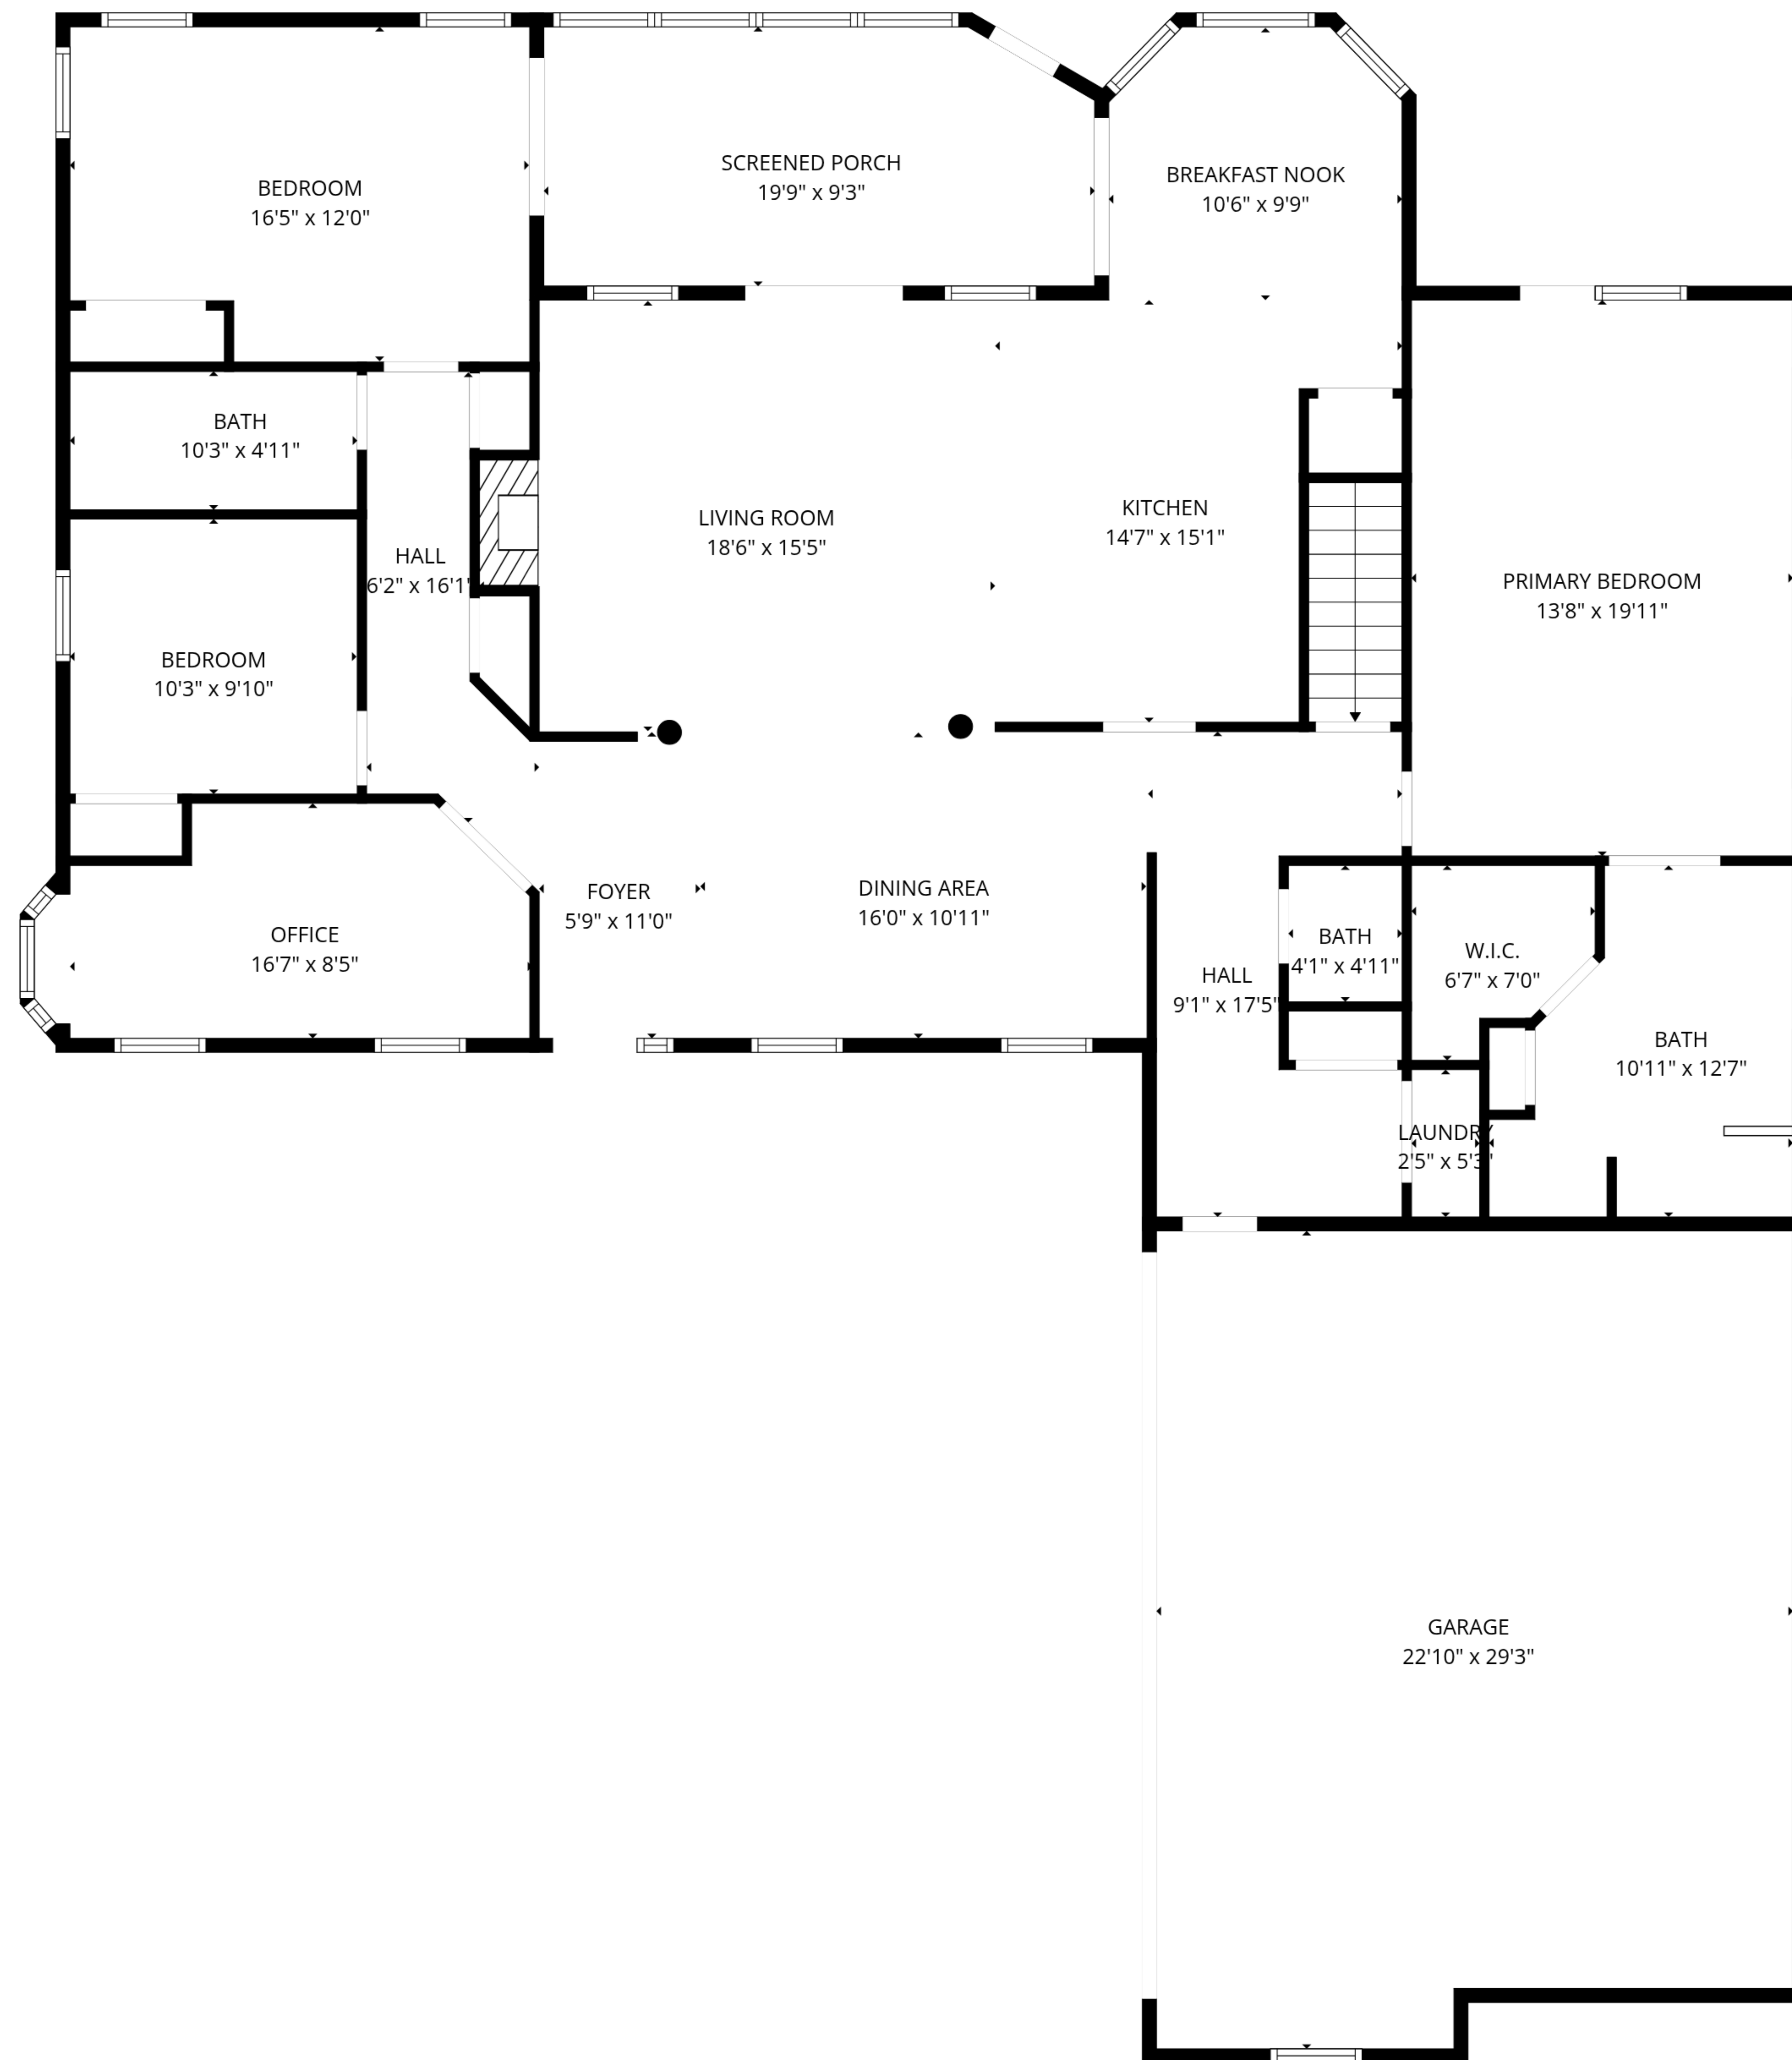

**TOTAL: 3295 sq. ft**

1st floor: 1261 sq. ft, 2nd floor: 2034 sq. ft

EXCLUDED AREAS: STORAGE: 144 sq. ft, ROOM: 230 sq. ft, UTILITY: 398 sq. ft,  
 GARAGE: 641 sq. ft, SCREENED PORCH: 177 sq. ft, BAY WINDOW: 6 sq. ft,  
 WALLS: 278 sq. ft

2nd floor

1st floor

**TOTAL: 3295 sq. ft**

1st floor: 1261 sq. ft, 2nd floor: 2034 sq. ft

EXCLUDED AREAS: STORAGE: 144 sq. ft, ROOM: 230 sq. ft, UTILITY: 398 sq. ft,  
 GARAGE: 641 sq. ft, SCREENED PORCH: 177 sq. ft, BAY WINDOW: 6 sq. ft,  
 WALLS: 278 sq. ft