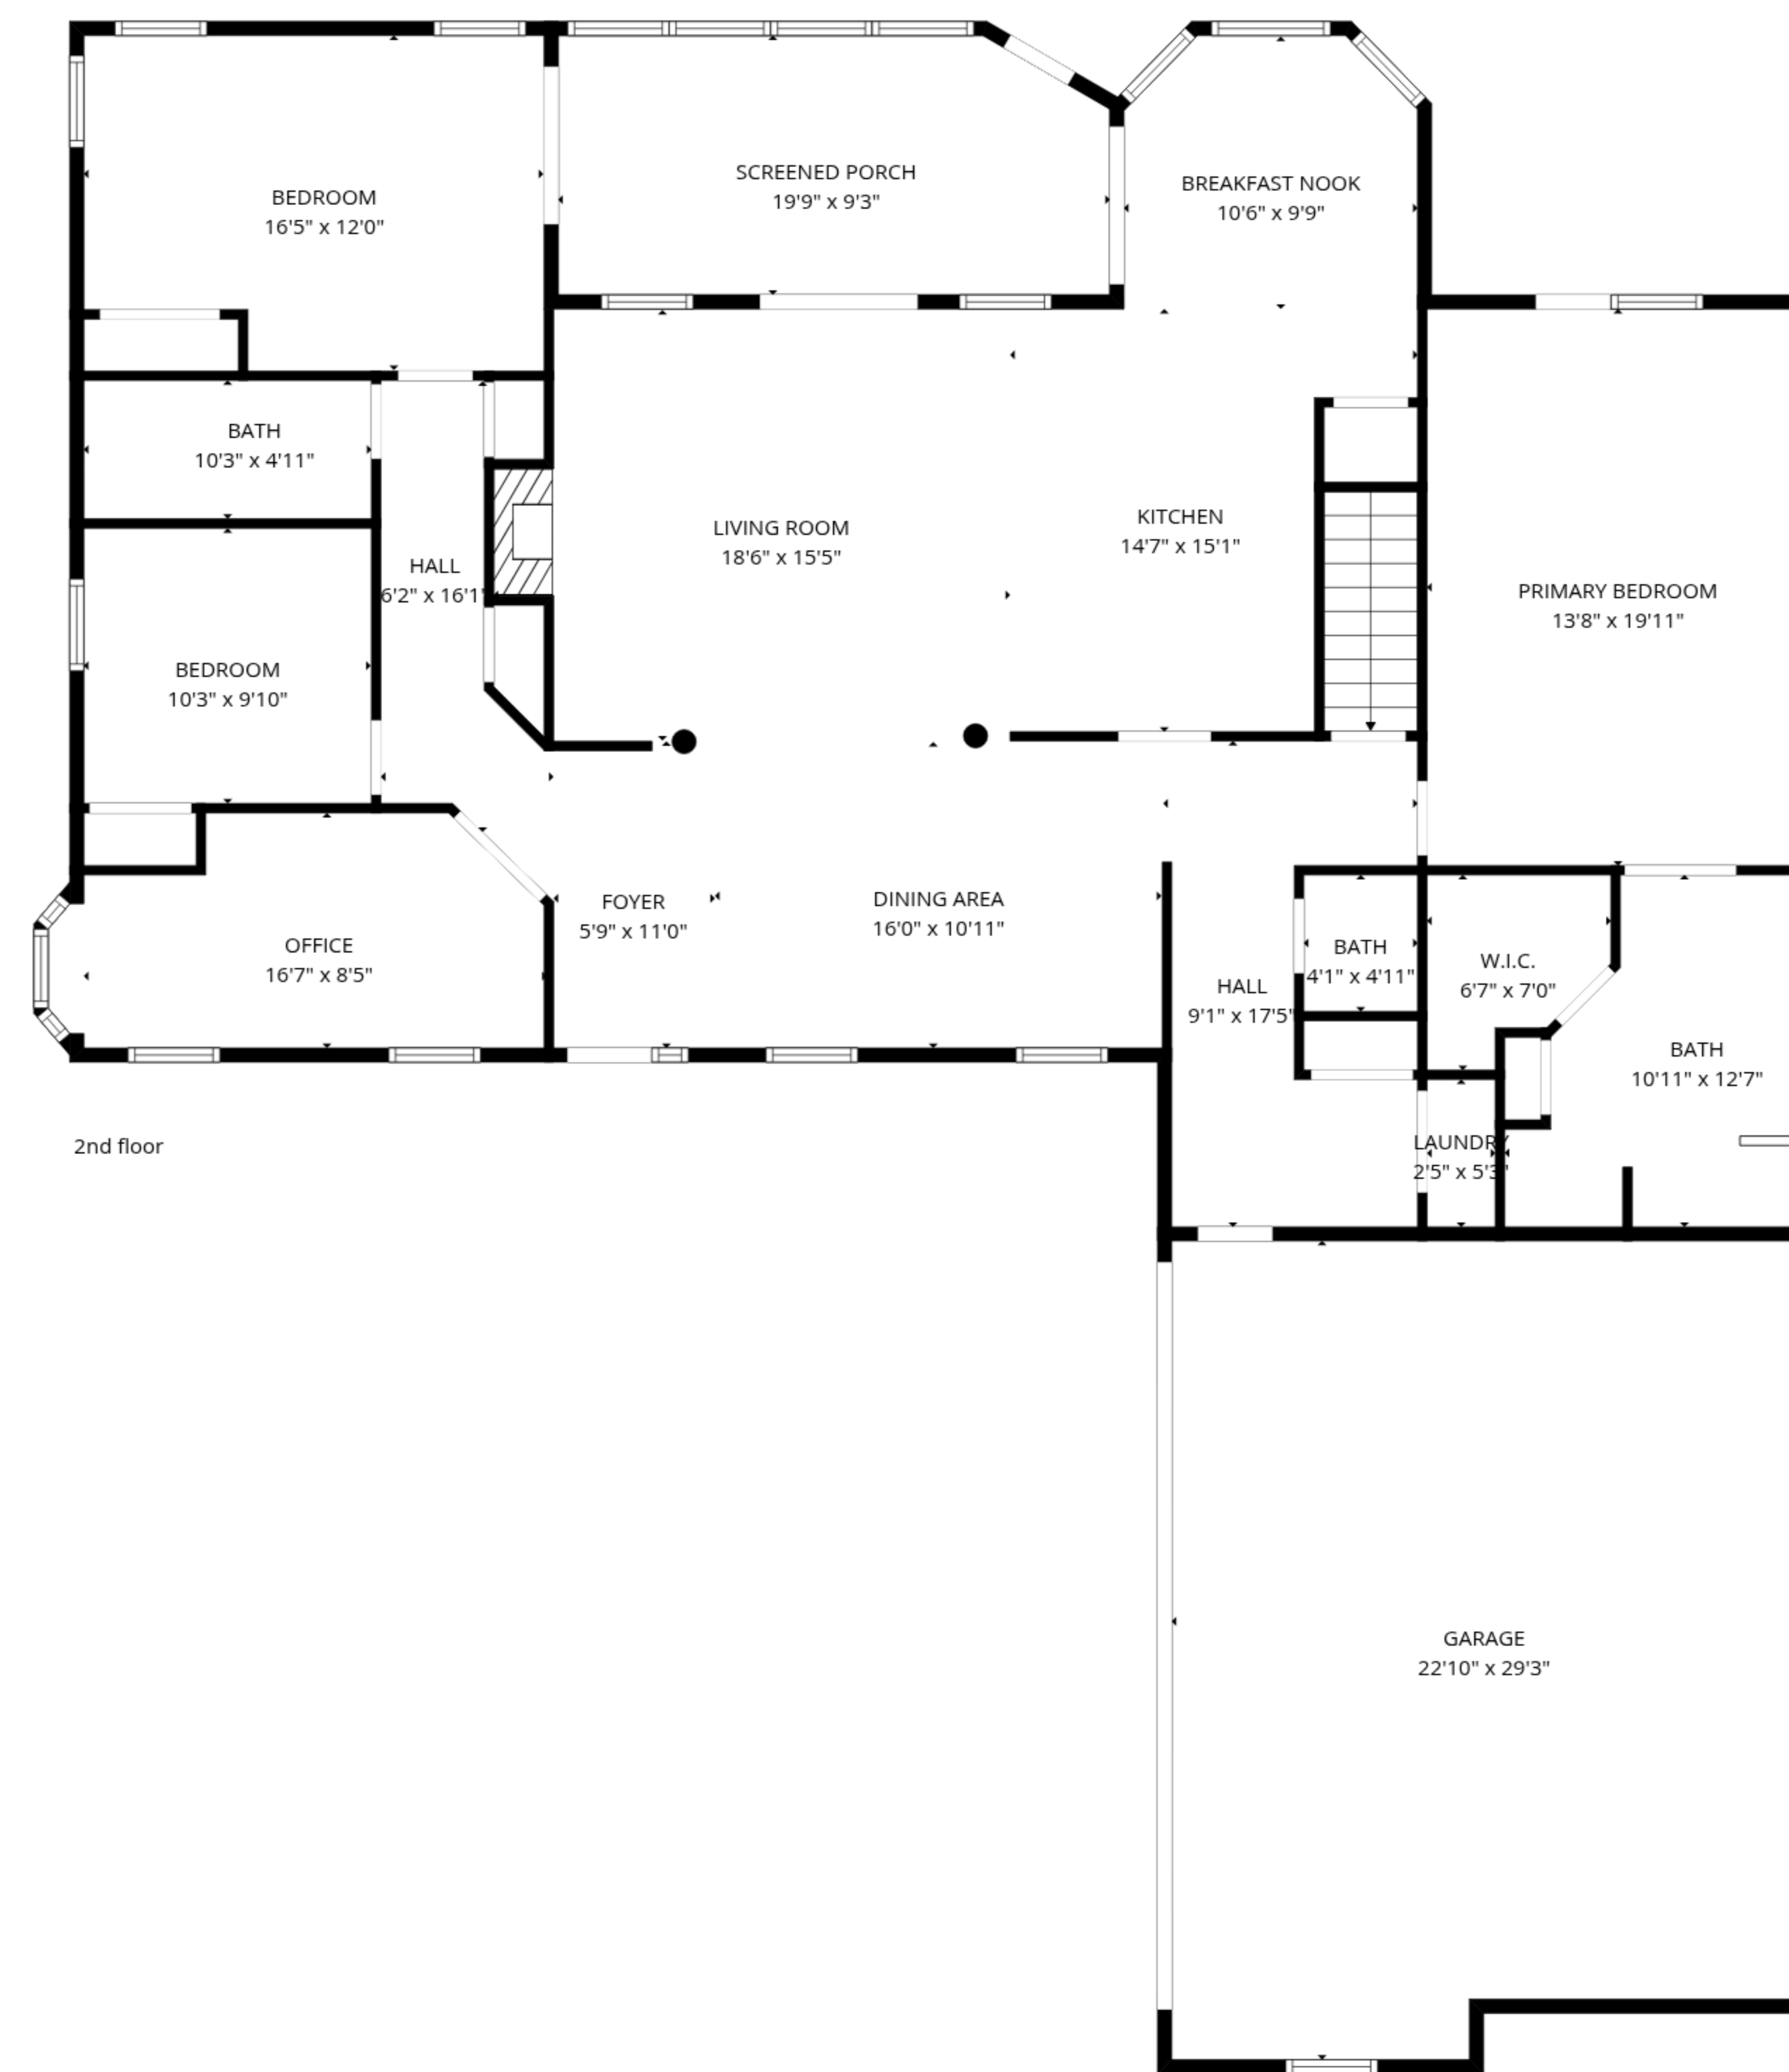

**TOTAL: 3295 sq. ft**

1st floor: 1261 sq. ft, 2nd floor: 2034 sq. ft

EXCLUDED AREAS: STORAGE: 144 sq. ft, ROOM: 230 sq. ft, UTILITY: 398 sq. ft,  
 GARAGE: 641 sq. ft, SCREENED PORCH: 177 sq. ft, BAY WINDOW: 6 sq. ft,  
 WALLS: 278 sq. ft

2nd floor

1st floor

**TOTAL: 3295 sq. ft**

1st floor: 1261 sq. ft, 2nd floor: 2034 sq. ft

EXCLUDED AREAS: STORAGE: 144 sq. ft, ROOM: 230 sq. ft, UTILITY: 398 sq. ft,  
 GARAGE: 641 sq. ft, SCREENED PORCH: 177 sq. ft, BAY WINDOW: 6 sq. ft,  
 WALLS: 278 sq. ft