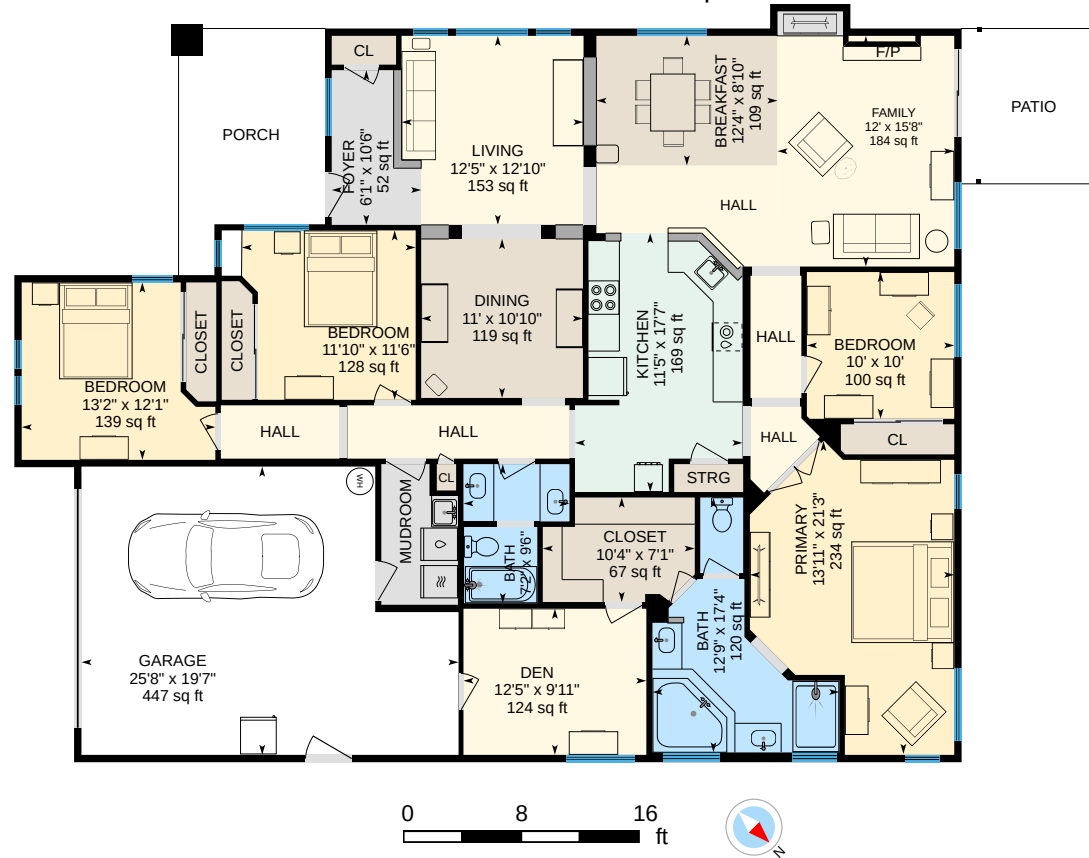

### Main Floor Finished Area 2337.74 sq ft

1356 Cindy Dr, Oakdale, CA

For illustrative purposes only. All reported dimensions, property sizes and floor areas are approximate and subject to independent verification. To the extent permitted by law, no warranty is made as to accuracy or completeness, and no liability will be accepted for any errors or omissions.