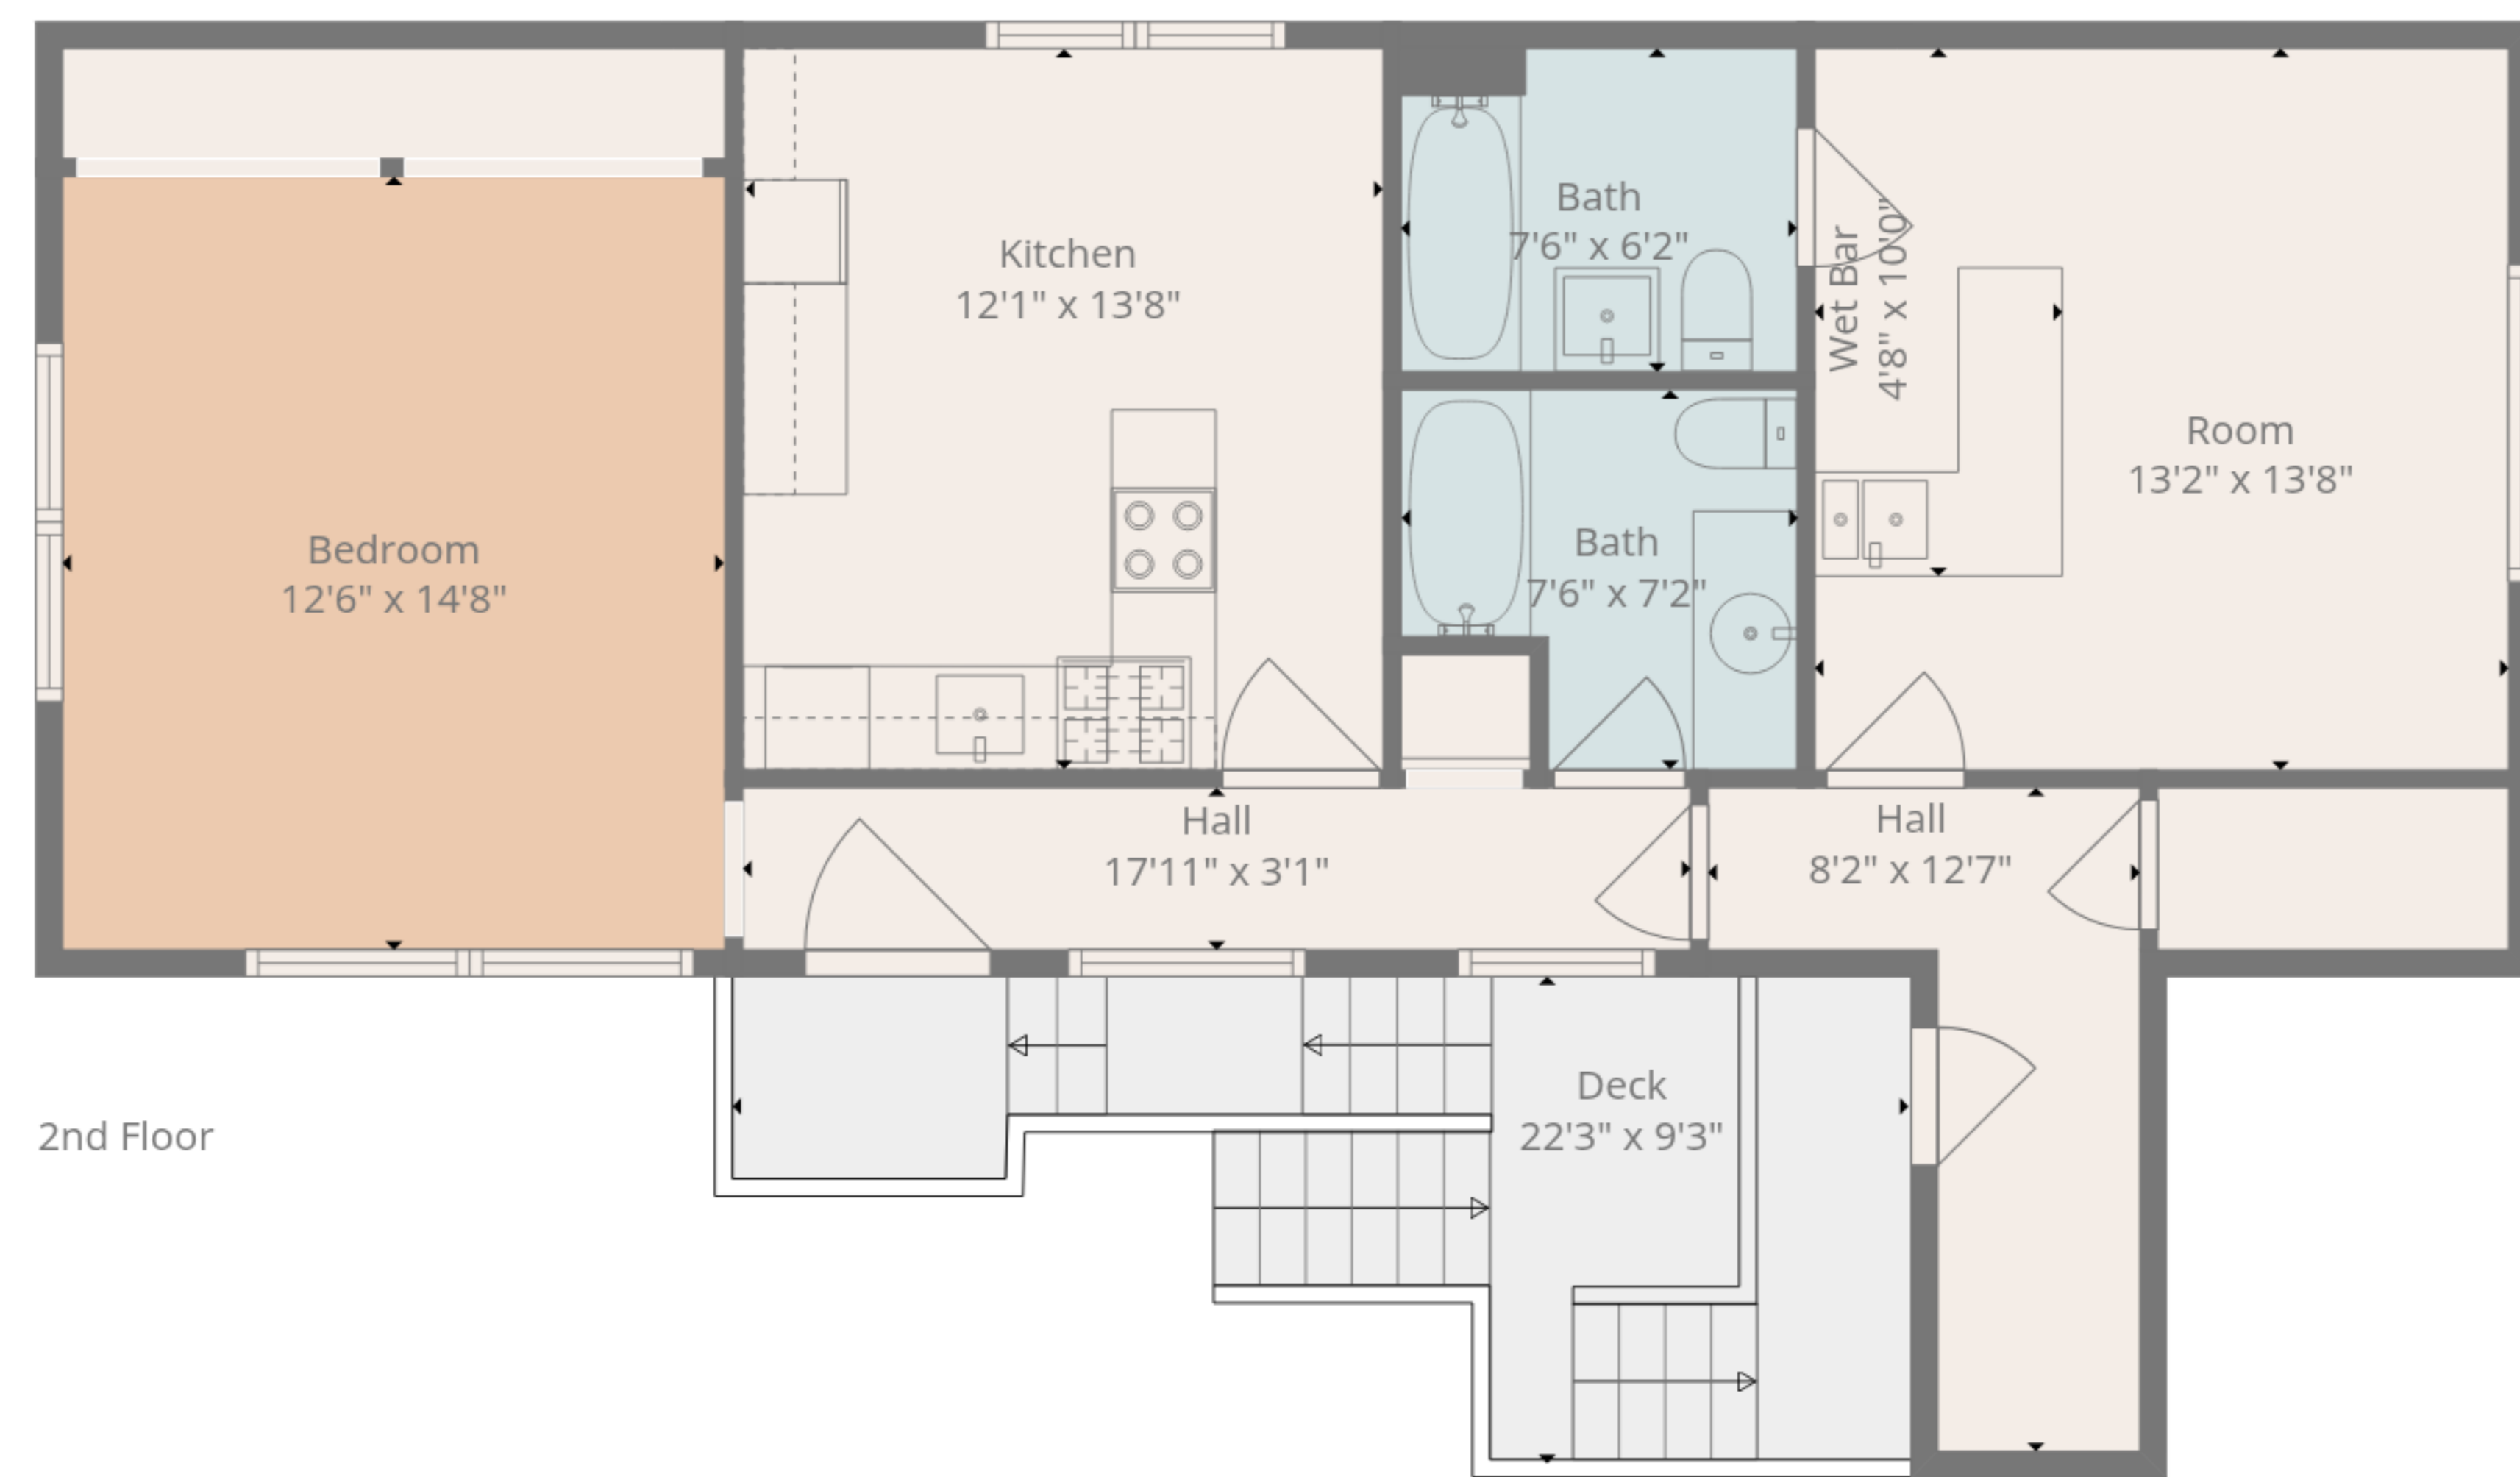

TOTAL: 2457 sq. ft
 1st floor: 1629 sq. ft, 2nd floor: 828 sq. ft
 EXCLUDED AREAS: STORAGE: 732 sq. ft, DECK: 132 sq. ft, WALLS: 229 sq. ft

TOTAL: 2457 sq. ft
 1st floor: 1629 sq. ft, 2nd floor: 828 sq. ft
 EXCLUDED AREAS: STORAGE: 732 sq. ft, DECK: 132 sq. ft, WALLS: 229 sq. ft

TOTAL: 2457 sq. ft
 1st floor: 1629 sq. ft, 2nd floor: 828 sq. ft
 EXCLUDED AREAS: STORAGE: 732 sq. ft, DECK: 132 sq. ft, WALLS: 229 sq. ft