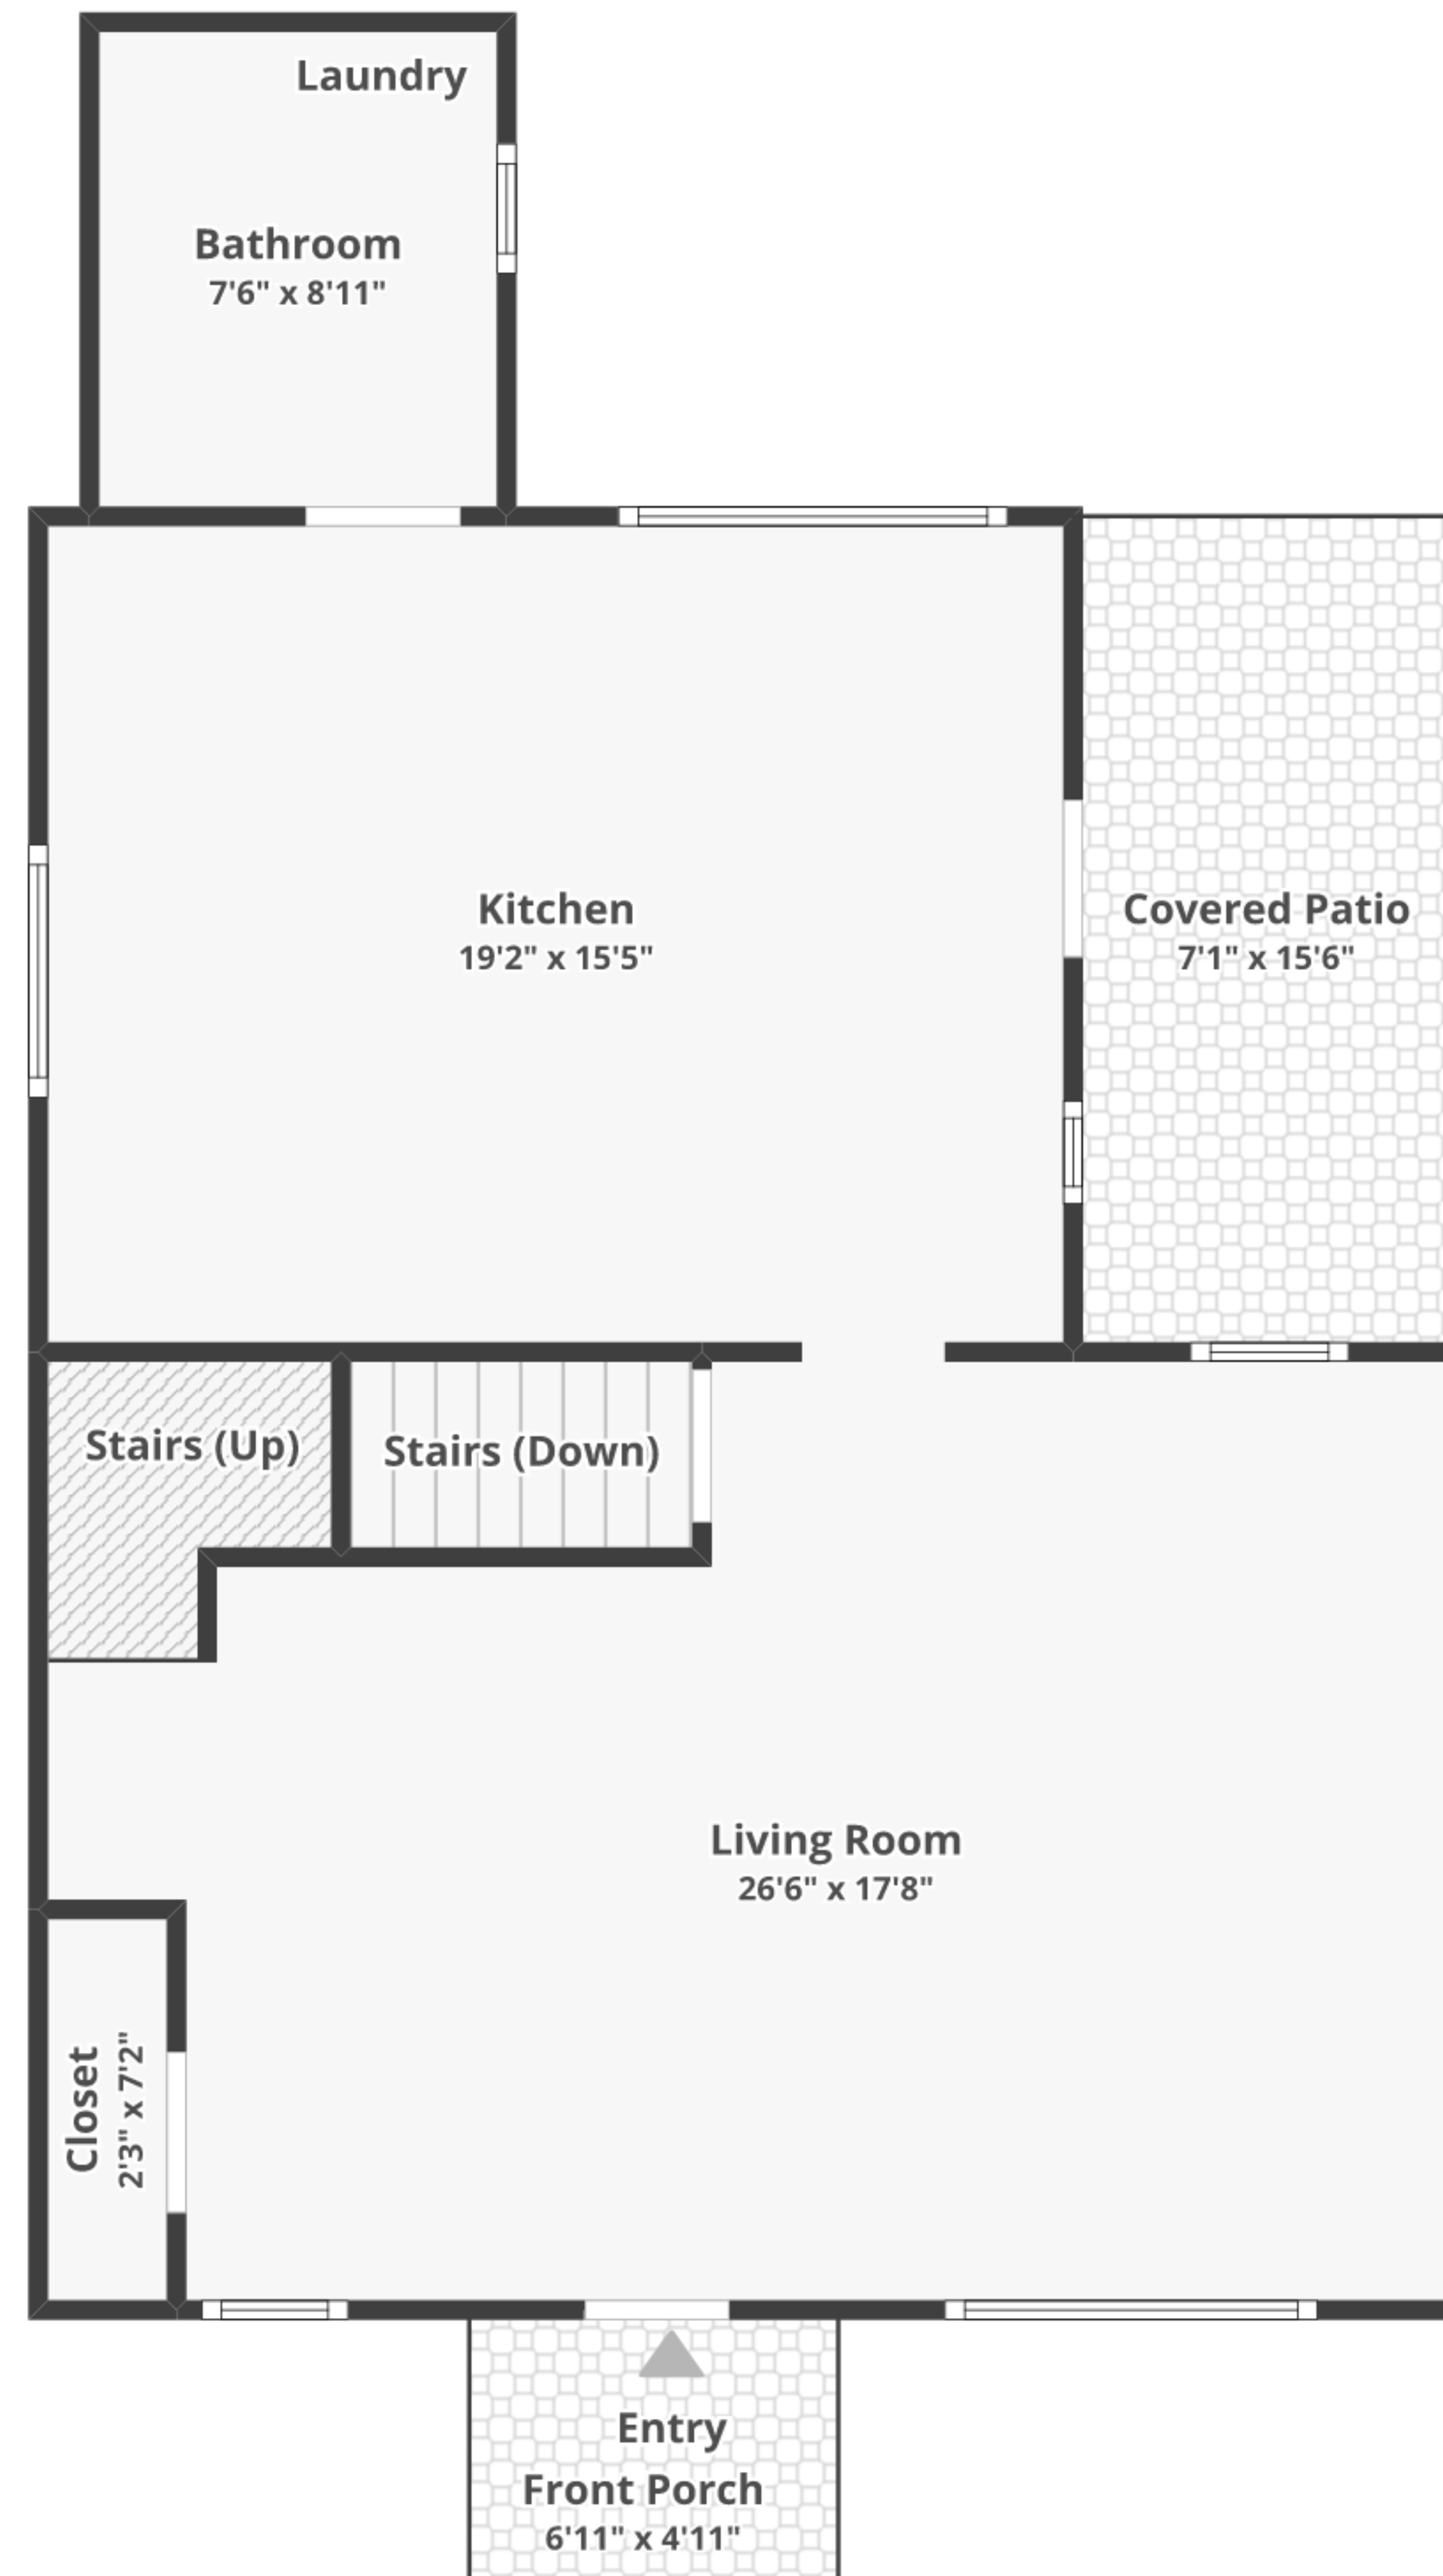

# 439 Main St, Oley, PA 19547

Total finished area: ~1,596.59 sq. ft.

Total unfinished area: ~0 sq. ft.

## Floor 1

Finished area: ~796.19 sq. ft.

Unfinished area: ~0 sq. ft.