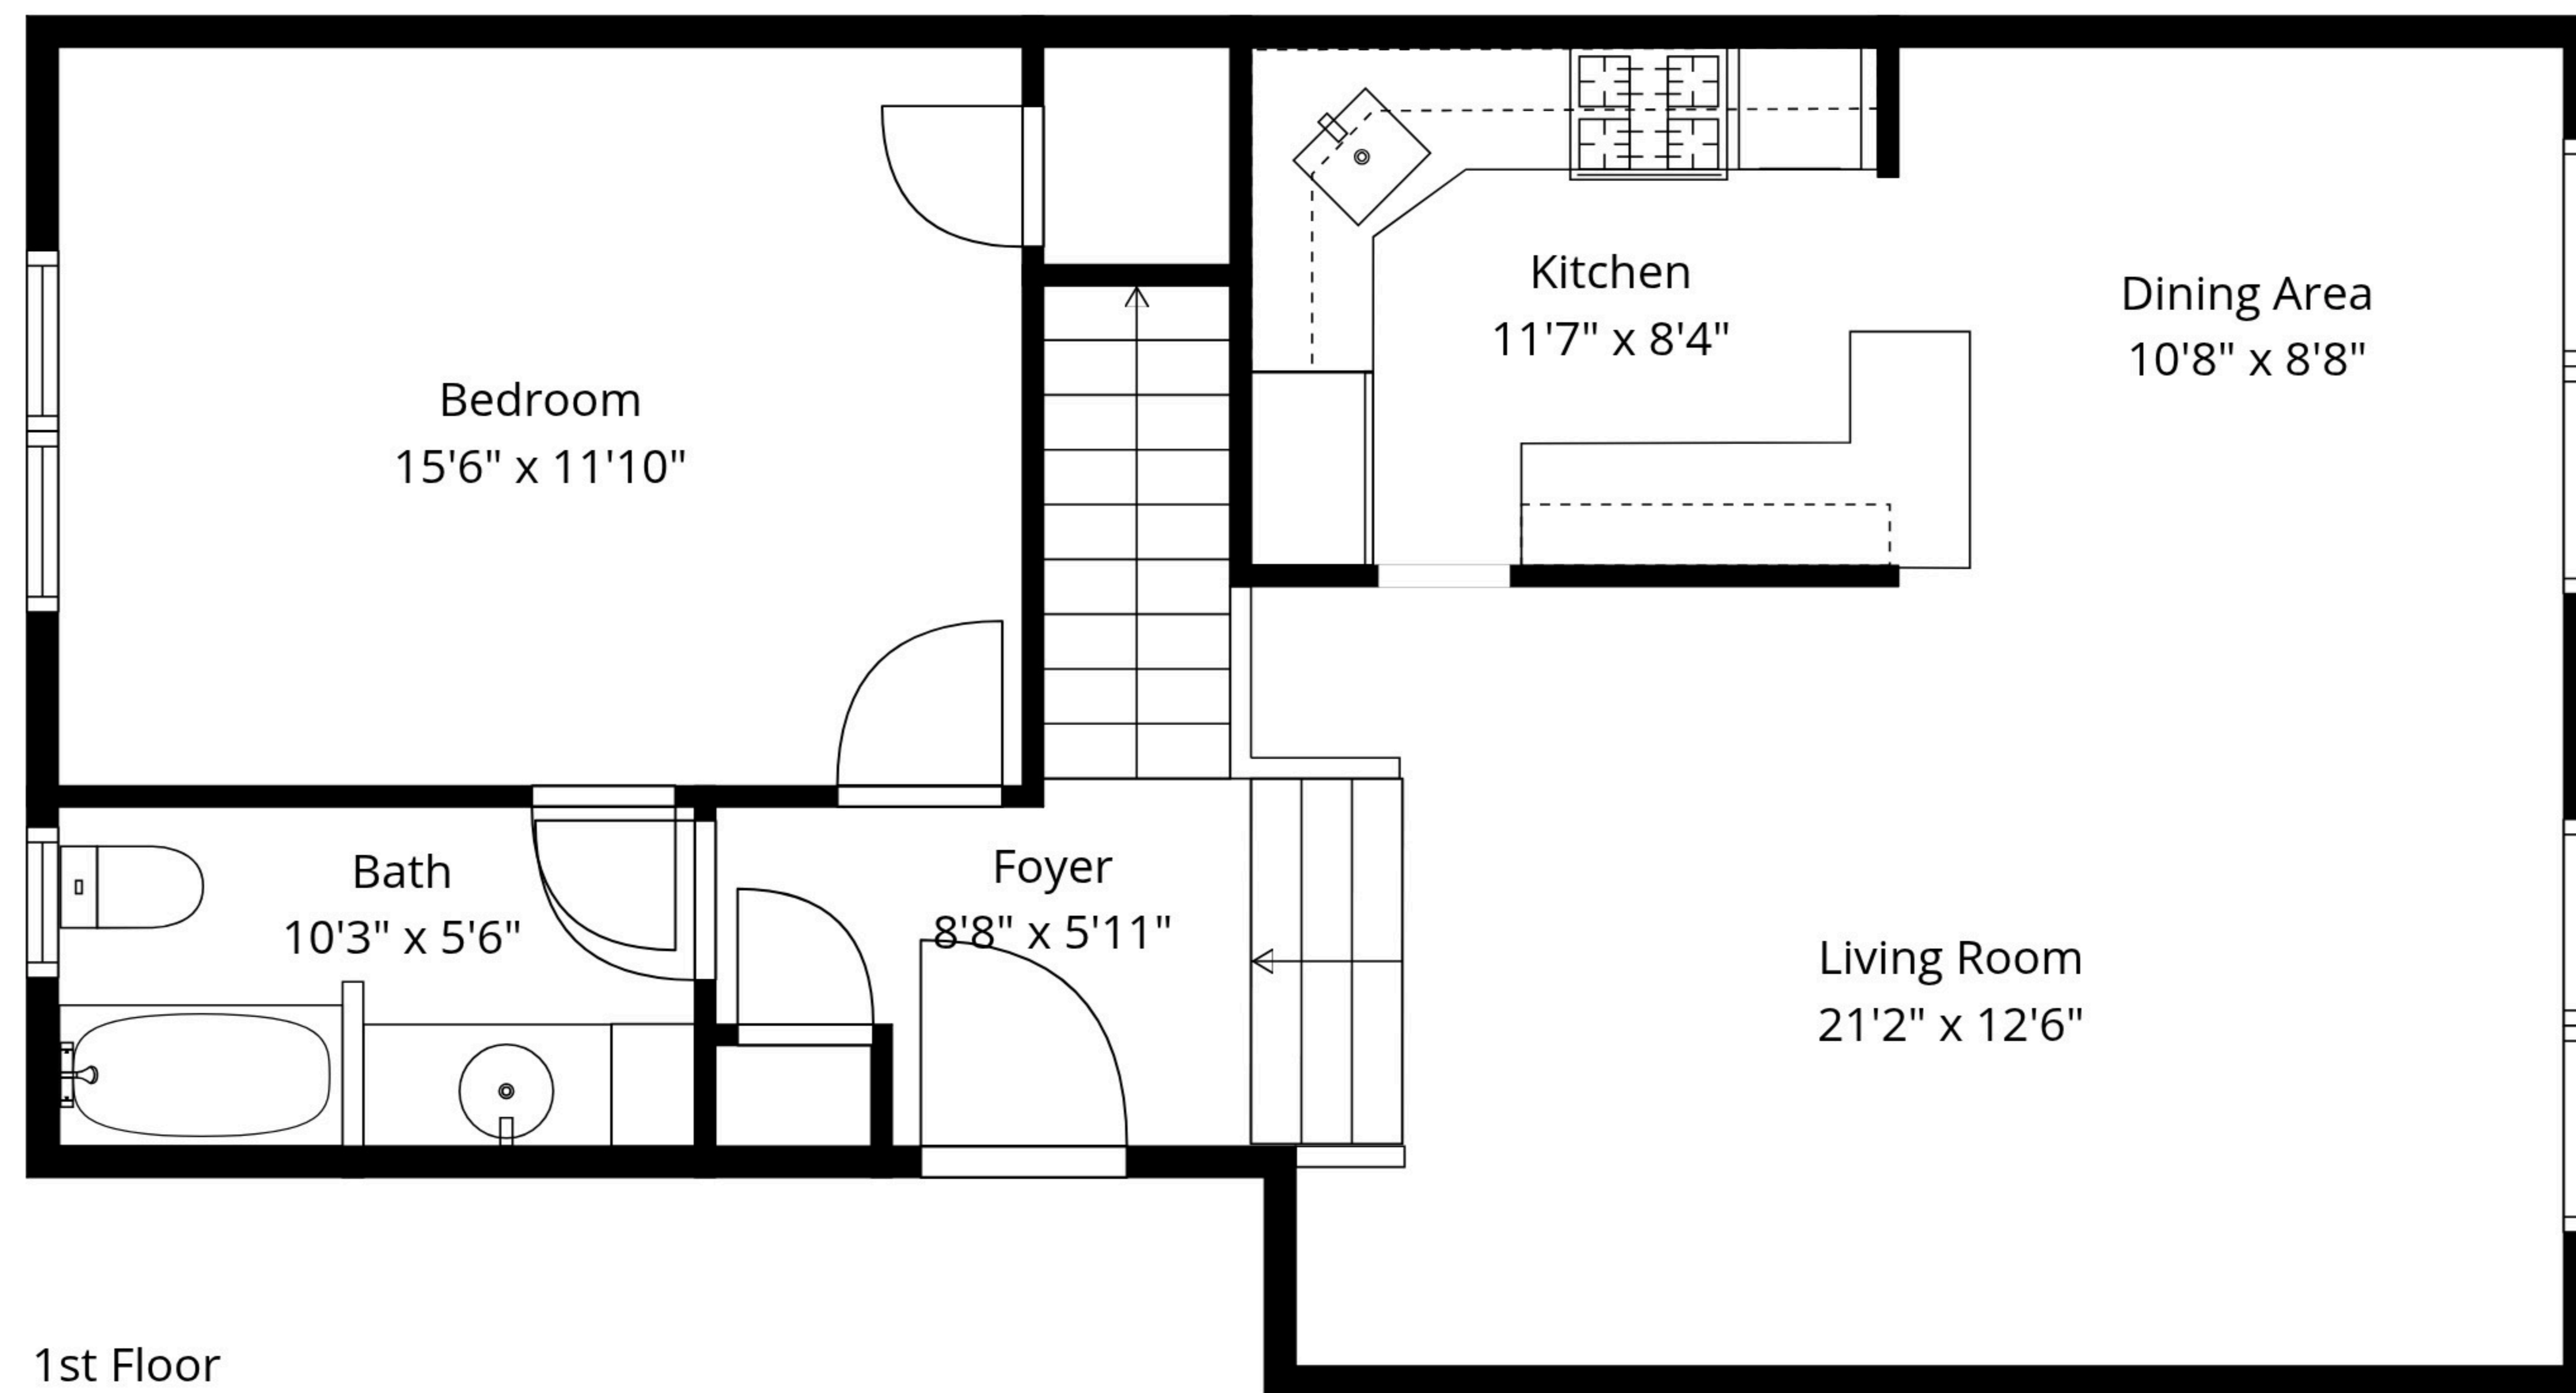

TOTAL: 1294 sq. ft

1st floor: 787 sq. ft, 2nd floor: 507 sq. ft

EXCLUDED AREAS: OPEN TO BELOW: 308 sq. ft, WALLS: 125 sq. ft

Measurements Are Approximate - Deemed Highly Reliable But Not Guaranteed

TOTAL: 1294 sq. ft
1st floor: 787 sq. ft, 2nd floor: 507 sq. ft
EXCLUDED AREAS: OPEN TO BELOW: 308 sq. ft, WALLS: 125 sq. ft

Measurements Are Approximate - Deemed Highly Reliable But Not Guaranteed

TOTAL: 1294 sq. ft
 1st floor: 787 sq. ft, 2nd floor: 507 sq. ft
 EXCLUDED AREAS: OPEN TO BELOW: 308 sq. ft, WALLS: 125 sq. ft

Measurements Are Approximate - Deemed Highly Reliable But Not Guaranteed