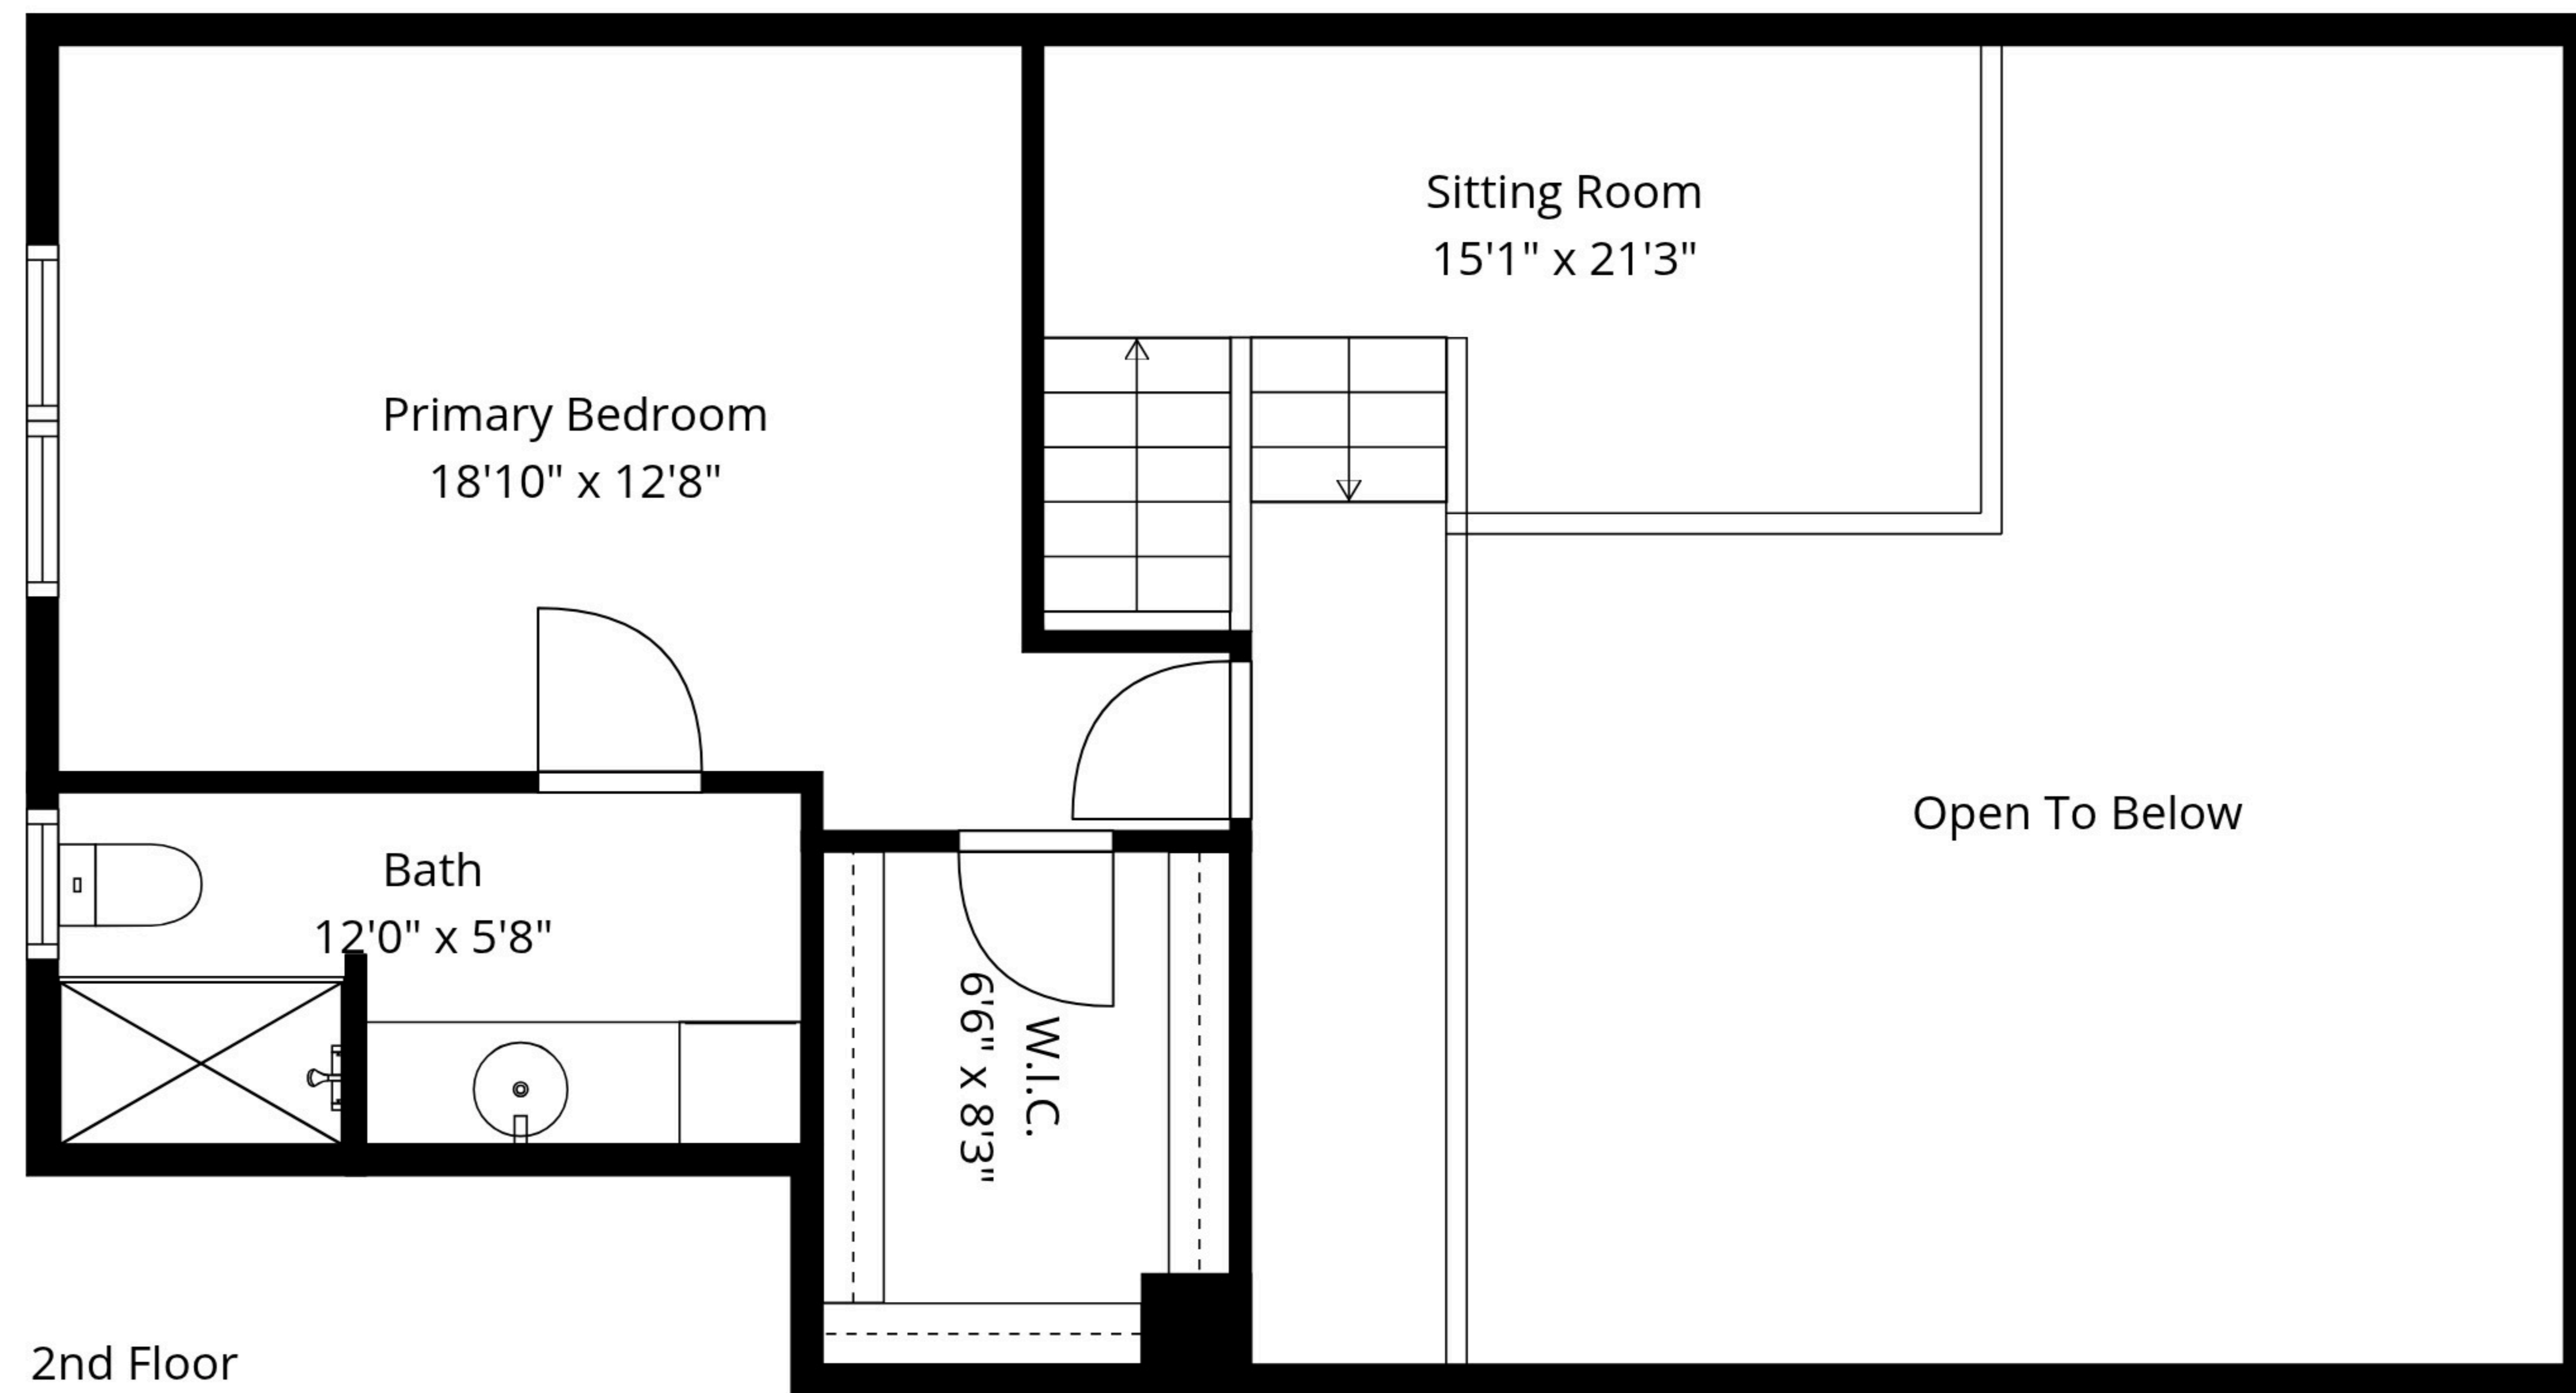

TOTAL: 1294 sq. ft

1st floor: 787 sq. ft, 2nd floor: 507 sq. ft

EXCLUDED AREAS: OPEN TO BELOW: 308 sq. ft, WALLS: 125 sq. ft

Measurements Are Approximate - Deemed Highly Reliable But Not Guaranteed

TOTAL: 1294 sq. ft
1st floor: 787 sq. ft, 2nd floor: 507 sq. ft
EXCLUDED AREAS: OPEN TO BELOW: 308 sq. ft, WALLS: 125 sq. ft

Measurements Are Approximate - Deemed Highly Reliable But Not Guaranteed

TOTAL: 1294 sq. ft
 1st floor: 787 sq. ft, 2nd floor: 507 sq. ft
 EXCLUDED AREAS: OPEN TO BELOW: 308 sq. ft, WALLS: 125 sq. ft

Measurements Are Approximate - Deemed Highly Reliable But Not Guaranteed