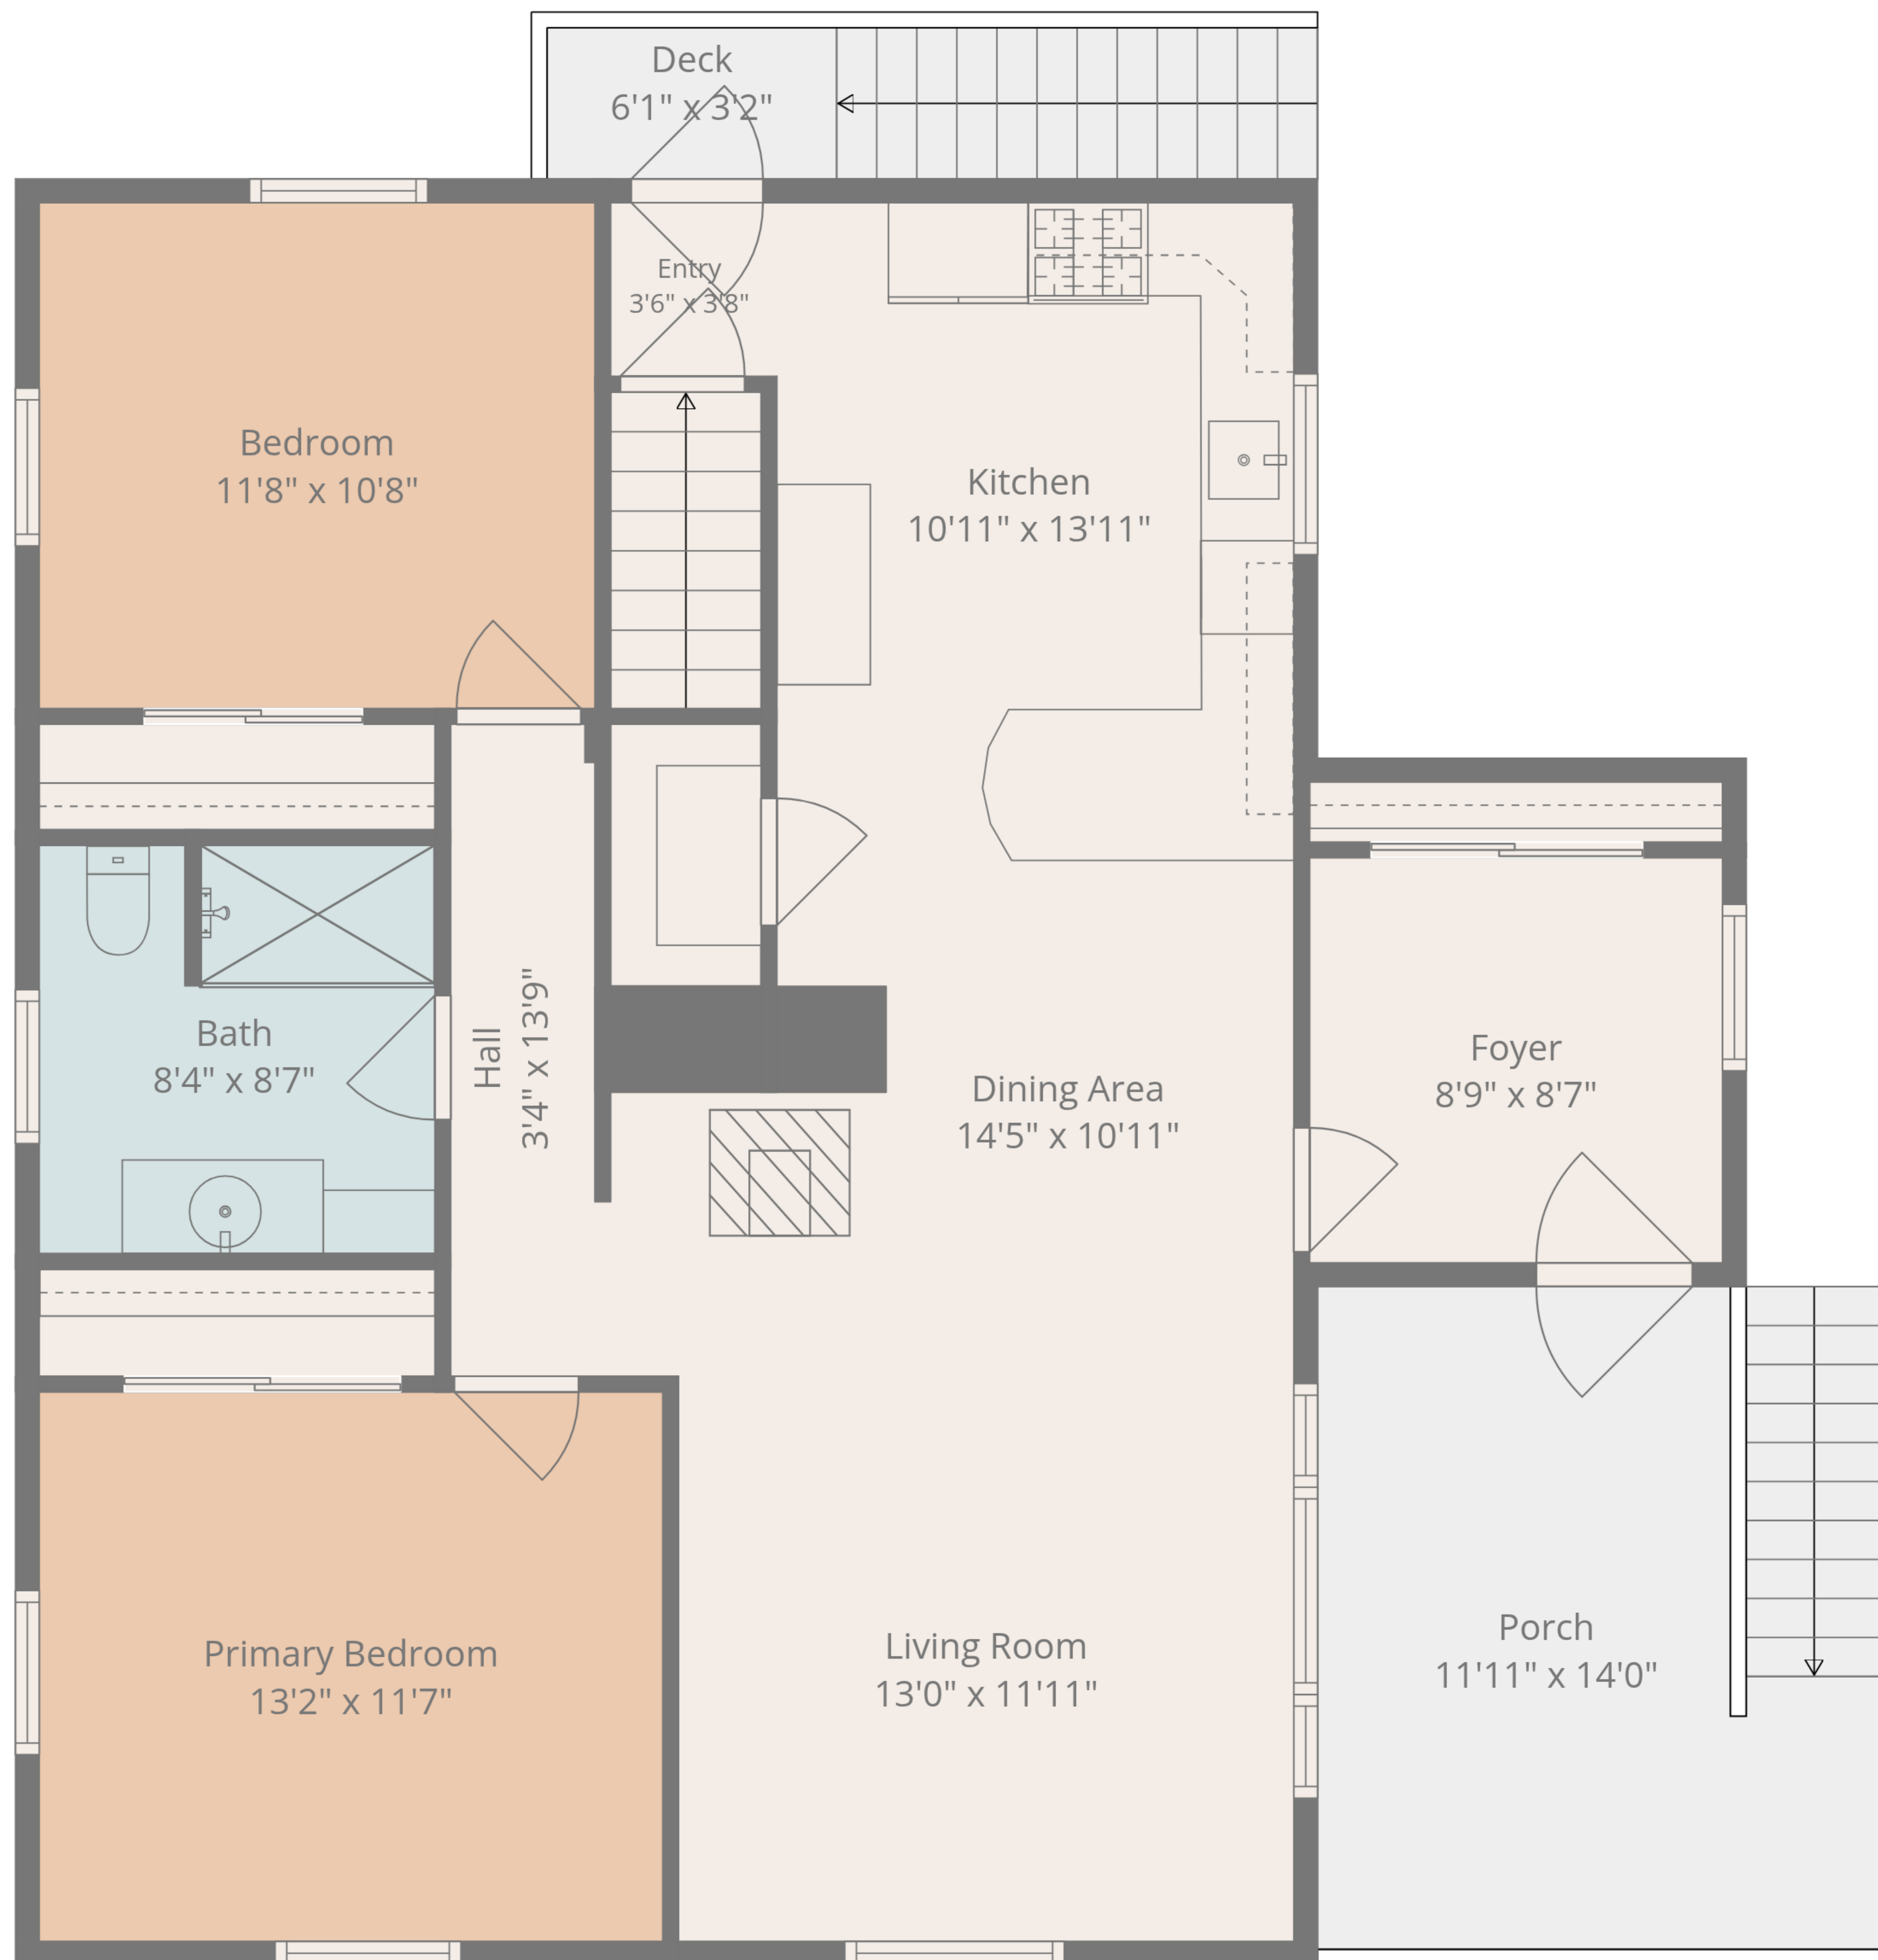

**TOTAL: 1169 sq. ft**

1st floor: 103 sq. ft, 2nd floor: 1066 sq. ft

EXCLUDED AREAS: BASEMENT: 874 sq. ft, ROOM: 68 sq. ft, UNDEFINED: 21 sq. ft,  
PORCH: 164 sq. ft, DECK: 52 sq. ft, WALLS: 146 sq. ft

**TOTAL: 1169 sq. ft**

1st floor: 103 sq. ft, 2nd floor: 1066 sq. ft

EXCLUDED AREAS: BASEMENT: 874 sq. ft, ROOM: 68 sq. ft, UNDEFINED: 21 sq. ft,

PORCH: 164 sq. ft, DECK: 52 sq. ft, WALLS: 146 sq. ft

1st Floor

2nd Floor

**TOTAL: 1169 sq. ft**  
 1st floor: 103 sq. ft, 2nd floor: 1066 sq. ft  
 EXCLUDED AREAS: BASEMENT: 874 sq. ft, ROOM: 68 sq. ft, UNDEFINED: 21 sq. ft,  
 PORCH: 164 sq. ft, DECK: 52 sq. ft, WALLS: 146 sq. ft