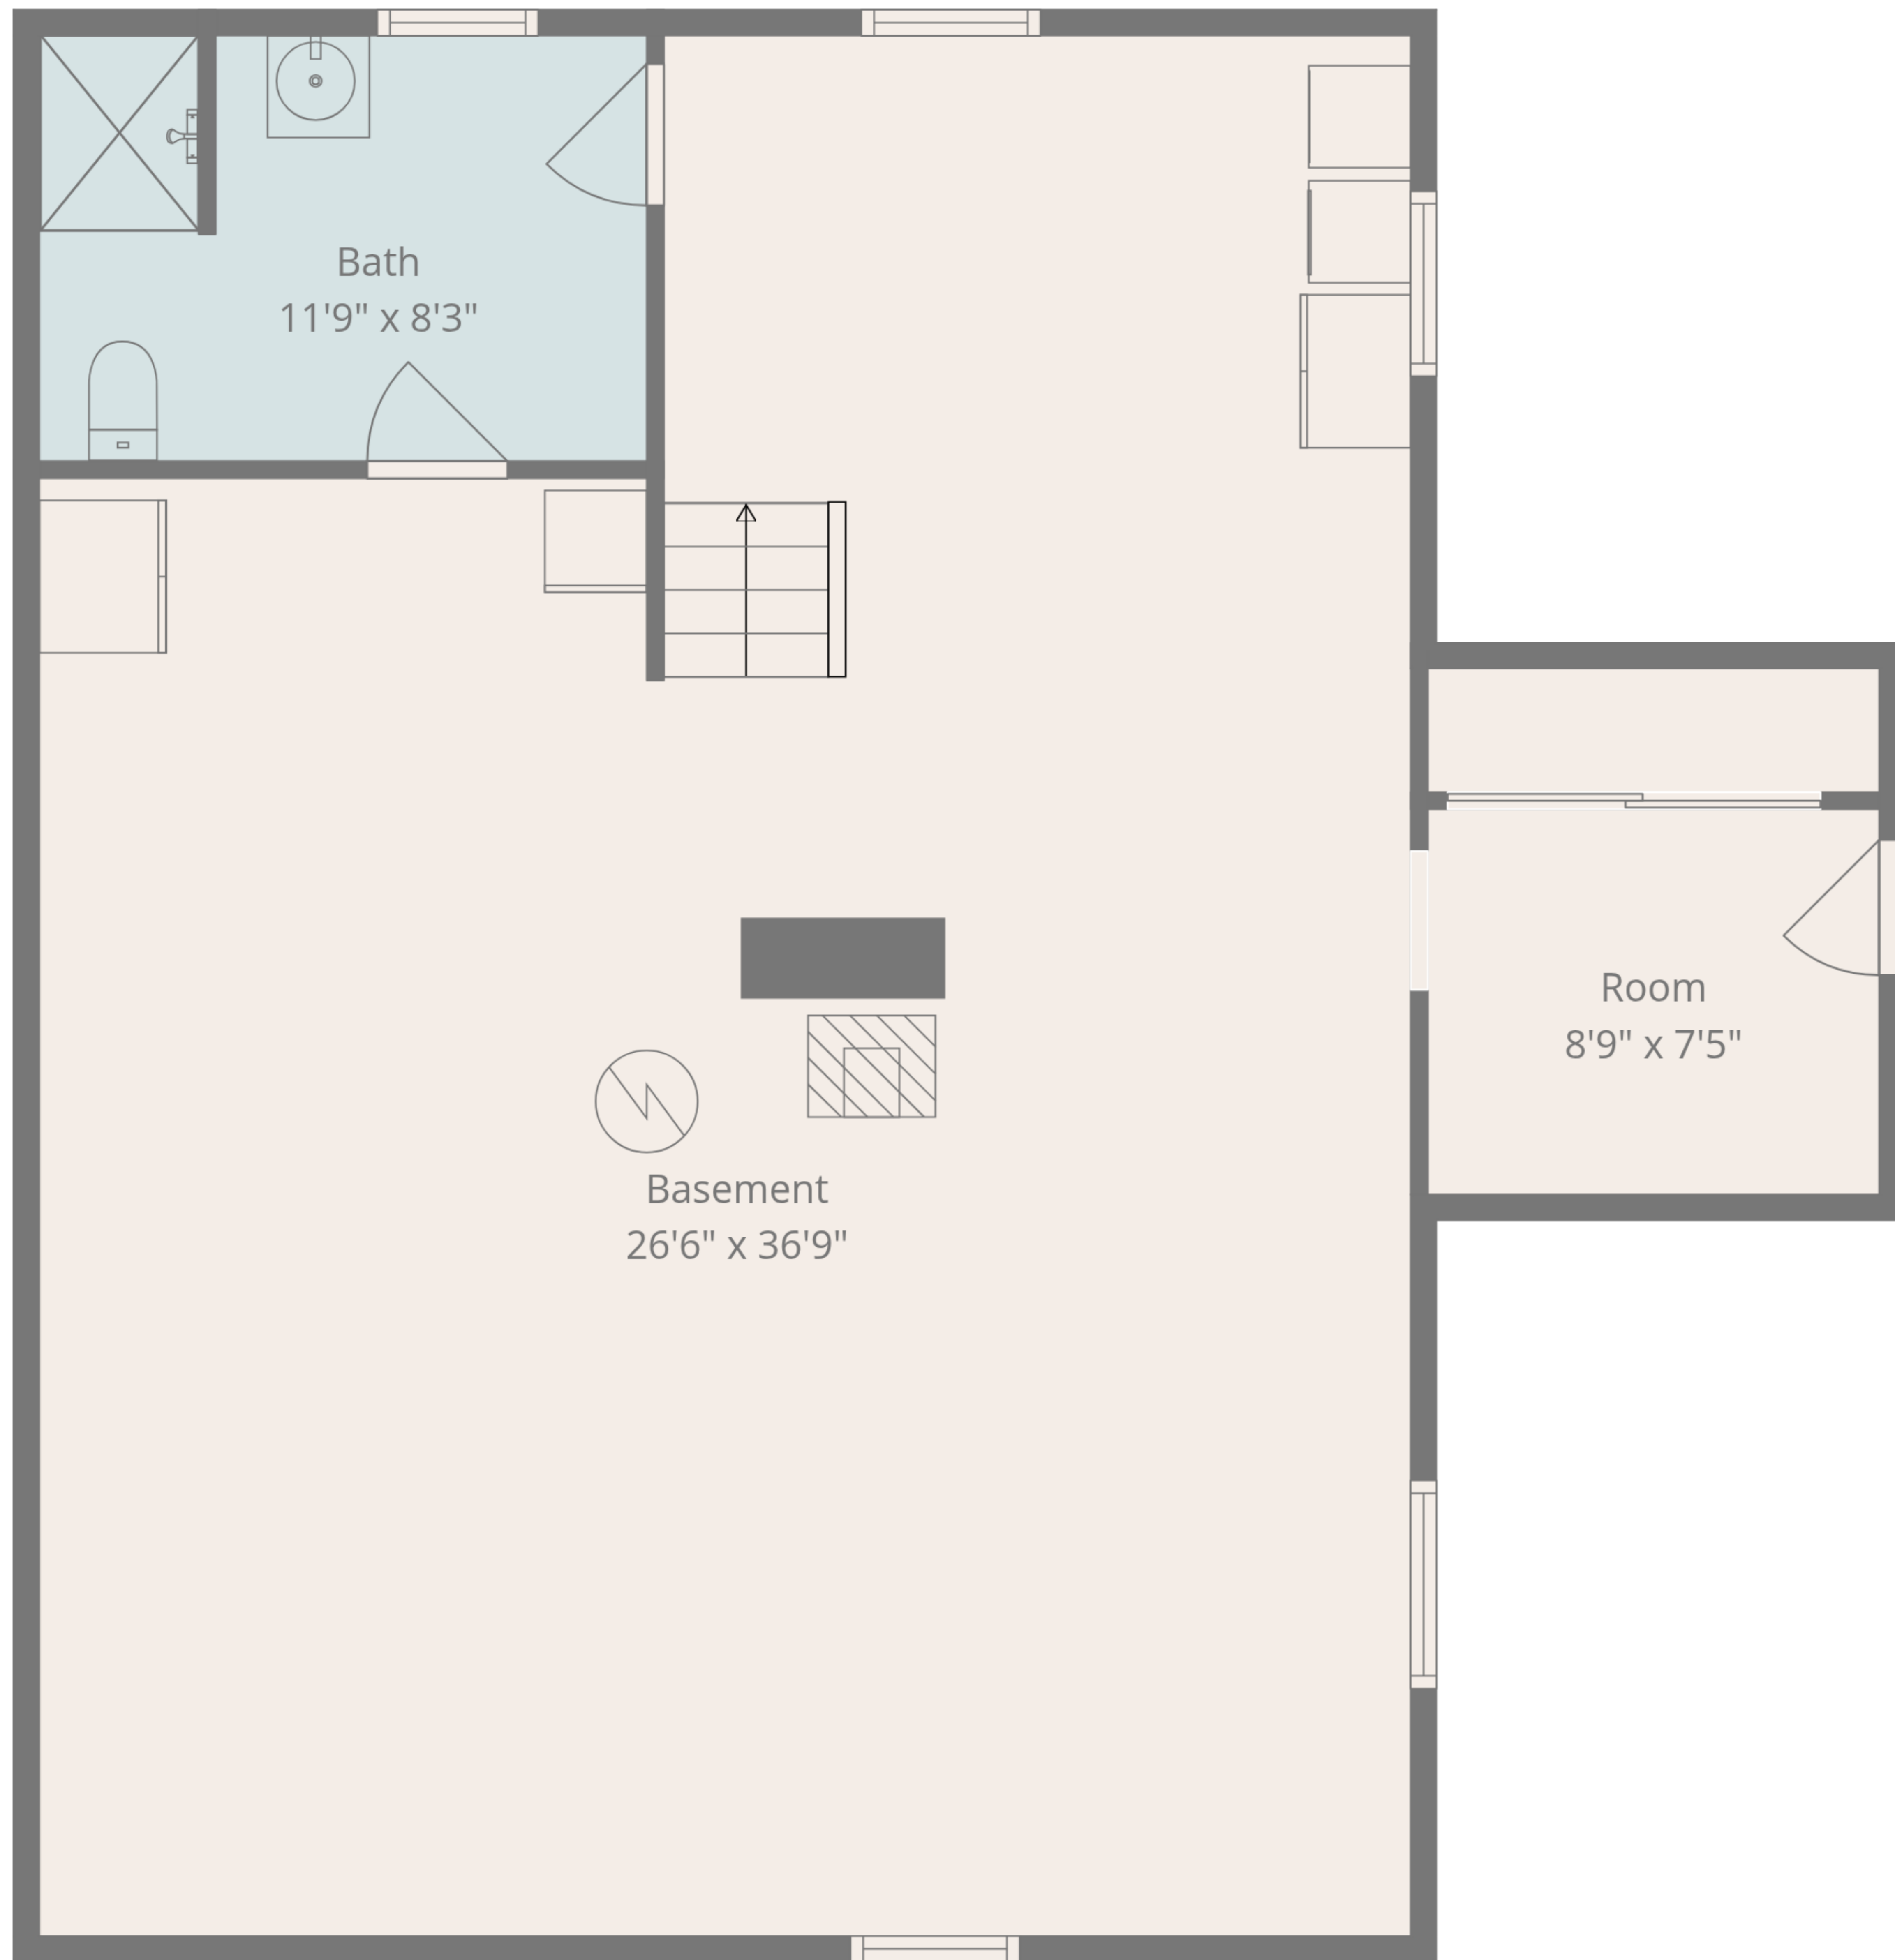

**TOTAL: 1169 sq. ft**

1st floor: 103 sq. ft, 2nd floor: 1066 sq. ft

EXCLUDED AREAS: BASEMENT: 874 sq. ft, ROOM: 68 sq. ft, UNDEFINED: 21 sq. ft,  
PORCH: 164 sq. ft, DECK: 52 sq. ft, WALLS: 146 sq. ft

**TOTAL: 1169 sq. ft**

1st floor: 103 sq. ft, 2nd floor: 1066 sq. ft

EXCLUDED AREAS: BASEMENT: 874 sq. ft, ROOM: 68 sq. ft, UNDEFINED: 21 sq. ft,

PORCH: 164 sq. ft, DECK: 52 sq. ft, WALLS: 146 sq. ft

1st Floor

2nd Floor

**TOTAL: 1169 sq. ft**  
 1st floor: 103 sq. ft, 2nd floor: 1066 sq. ft  
 EXCLUDED AREAS: BASEMENT: 874 sq. ft, ROOM: 68 sq. ft, UNDEFINED: 21 sq. ft,  
 PORCH: 164 sq. ft, DECK: 52 sq. ft, WALLS: 146 sq. ft