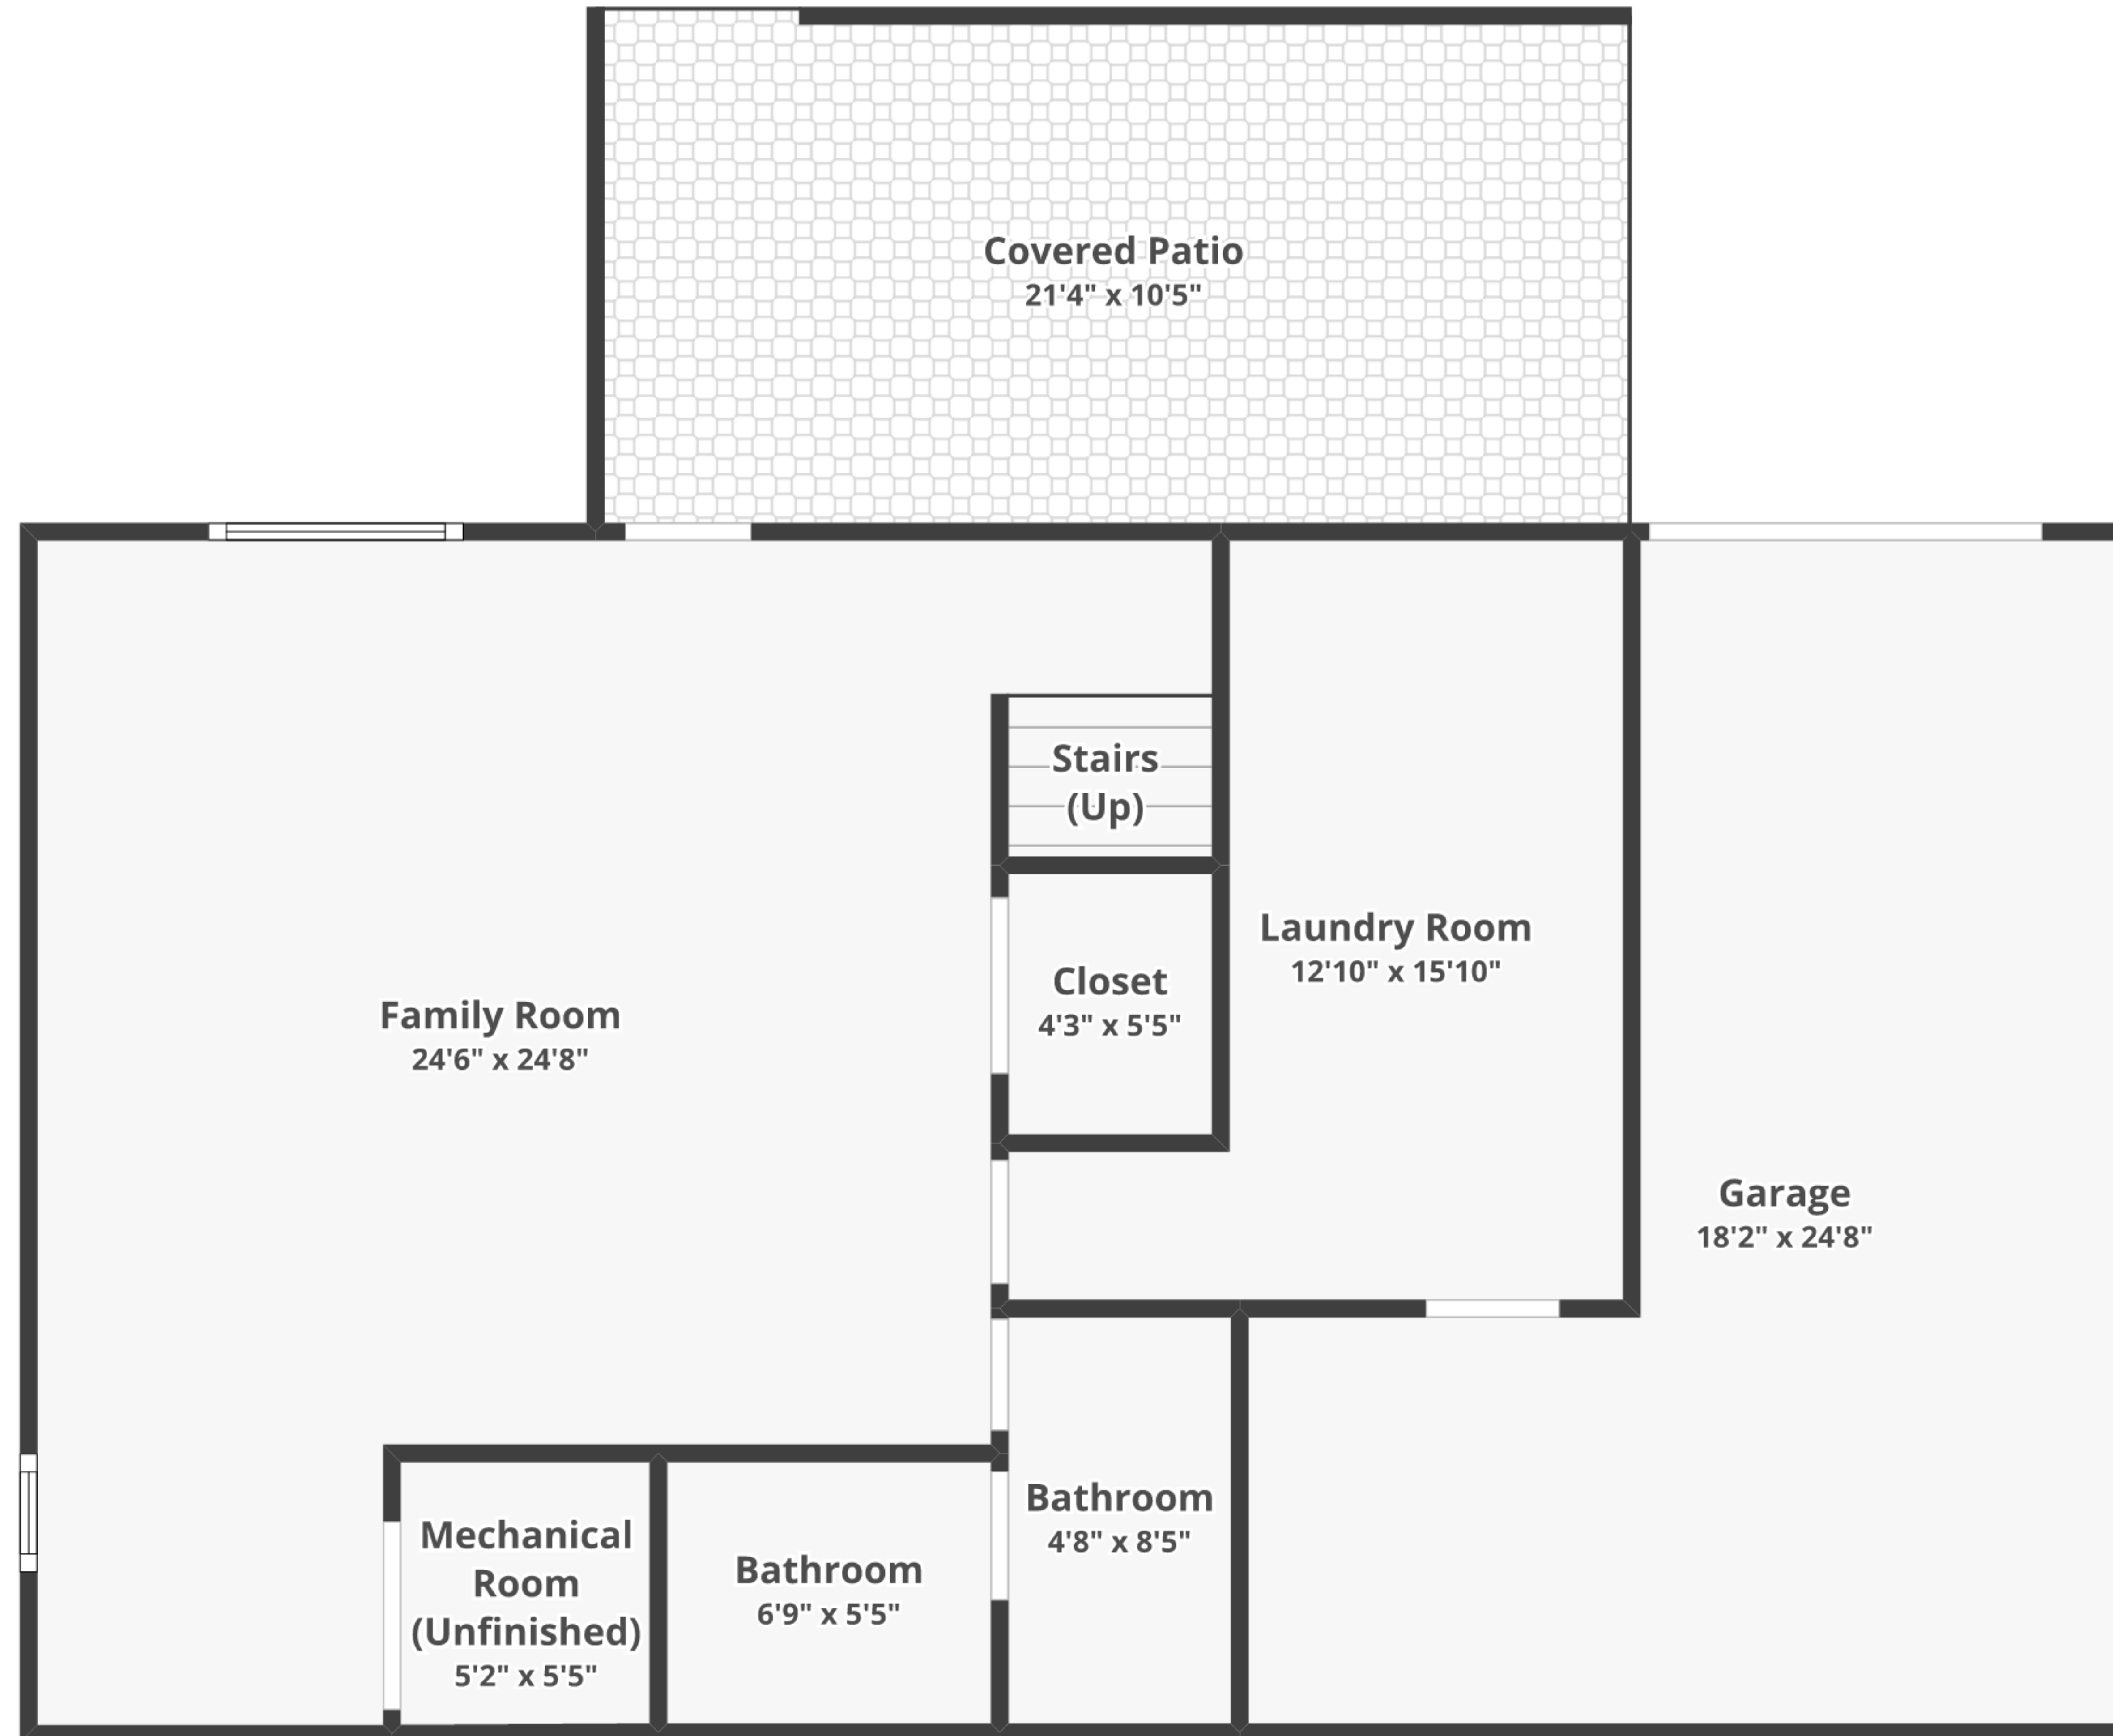

904 Crestview Ave, Reading, PA 19607

Total finished area: ~1,662.92 sq. ft.

Total unfinished area: ~36.07 sq. ft.

Basement

Finished area: ~673.38 sq. ft.

Unfinished area: ~28.26 sq. ft.