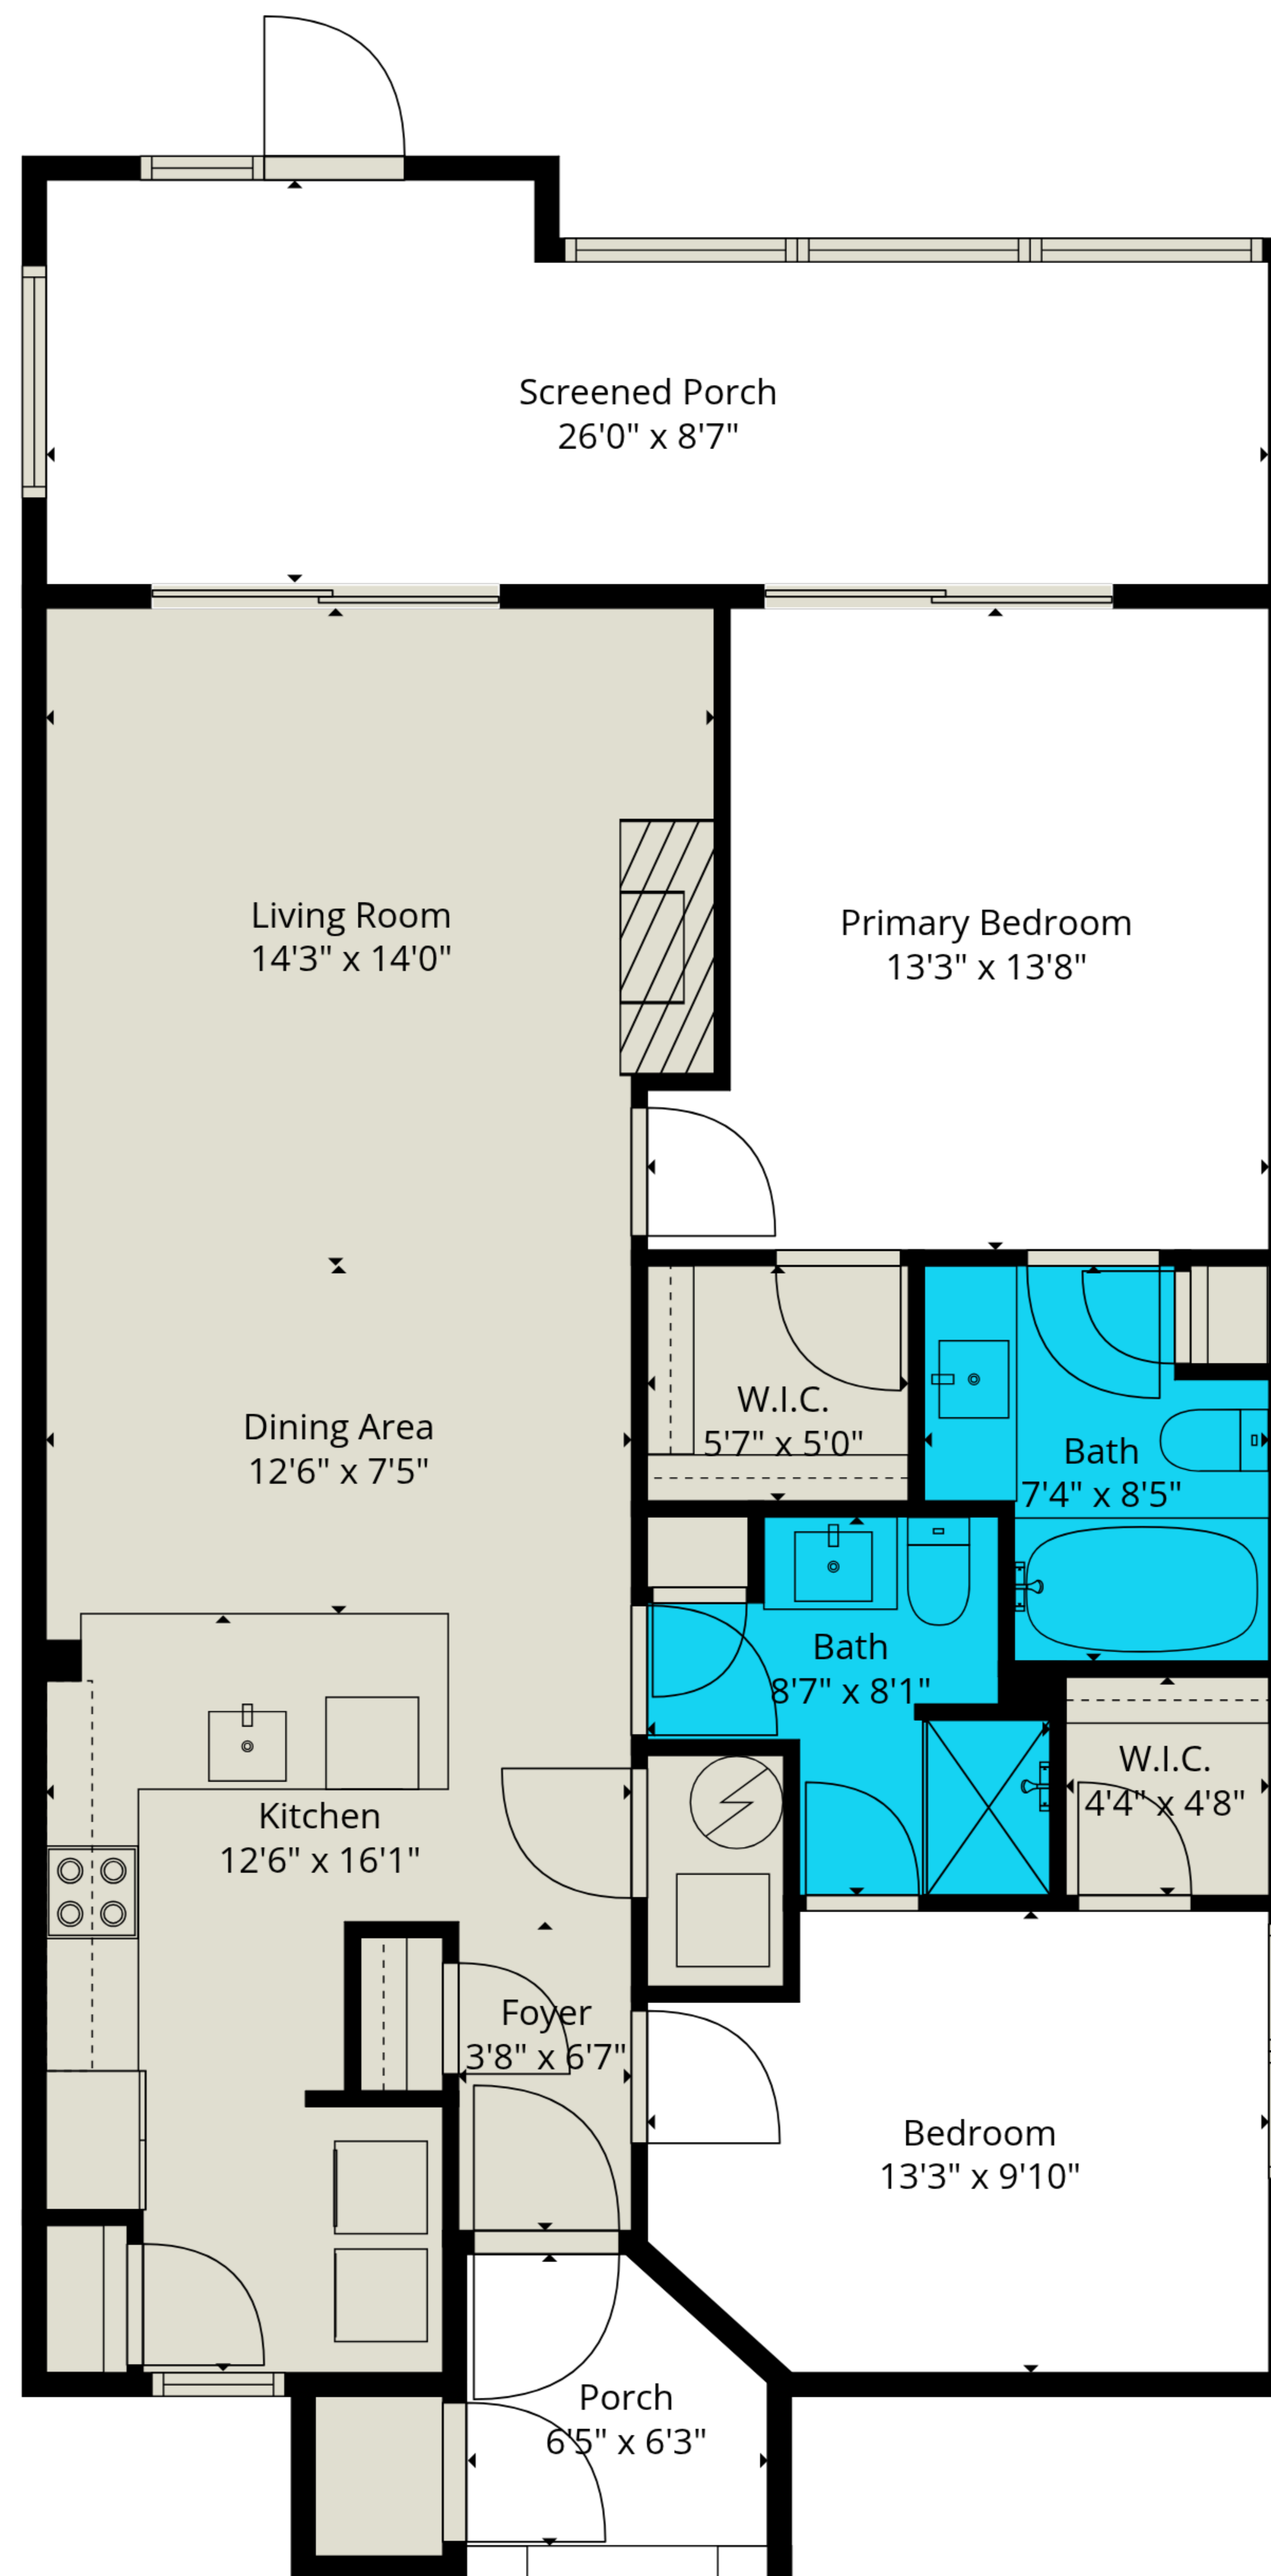

**Total GLA: 971 sq. ft | Total: 1204 sq. ft**  
 1st floor: 971 sq. ft (Excluded areas 233 sq. ft)

**Total GLA: 971 sq. ft | Total: 1204 sq. ft**  
 1st floor: 971 sq. ft (Excluded areas 233 sq. ft)