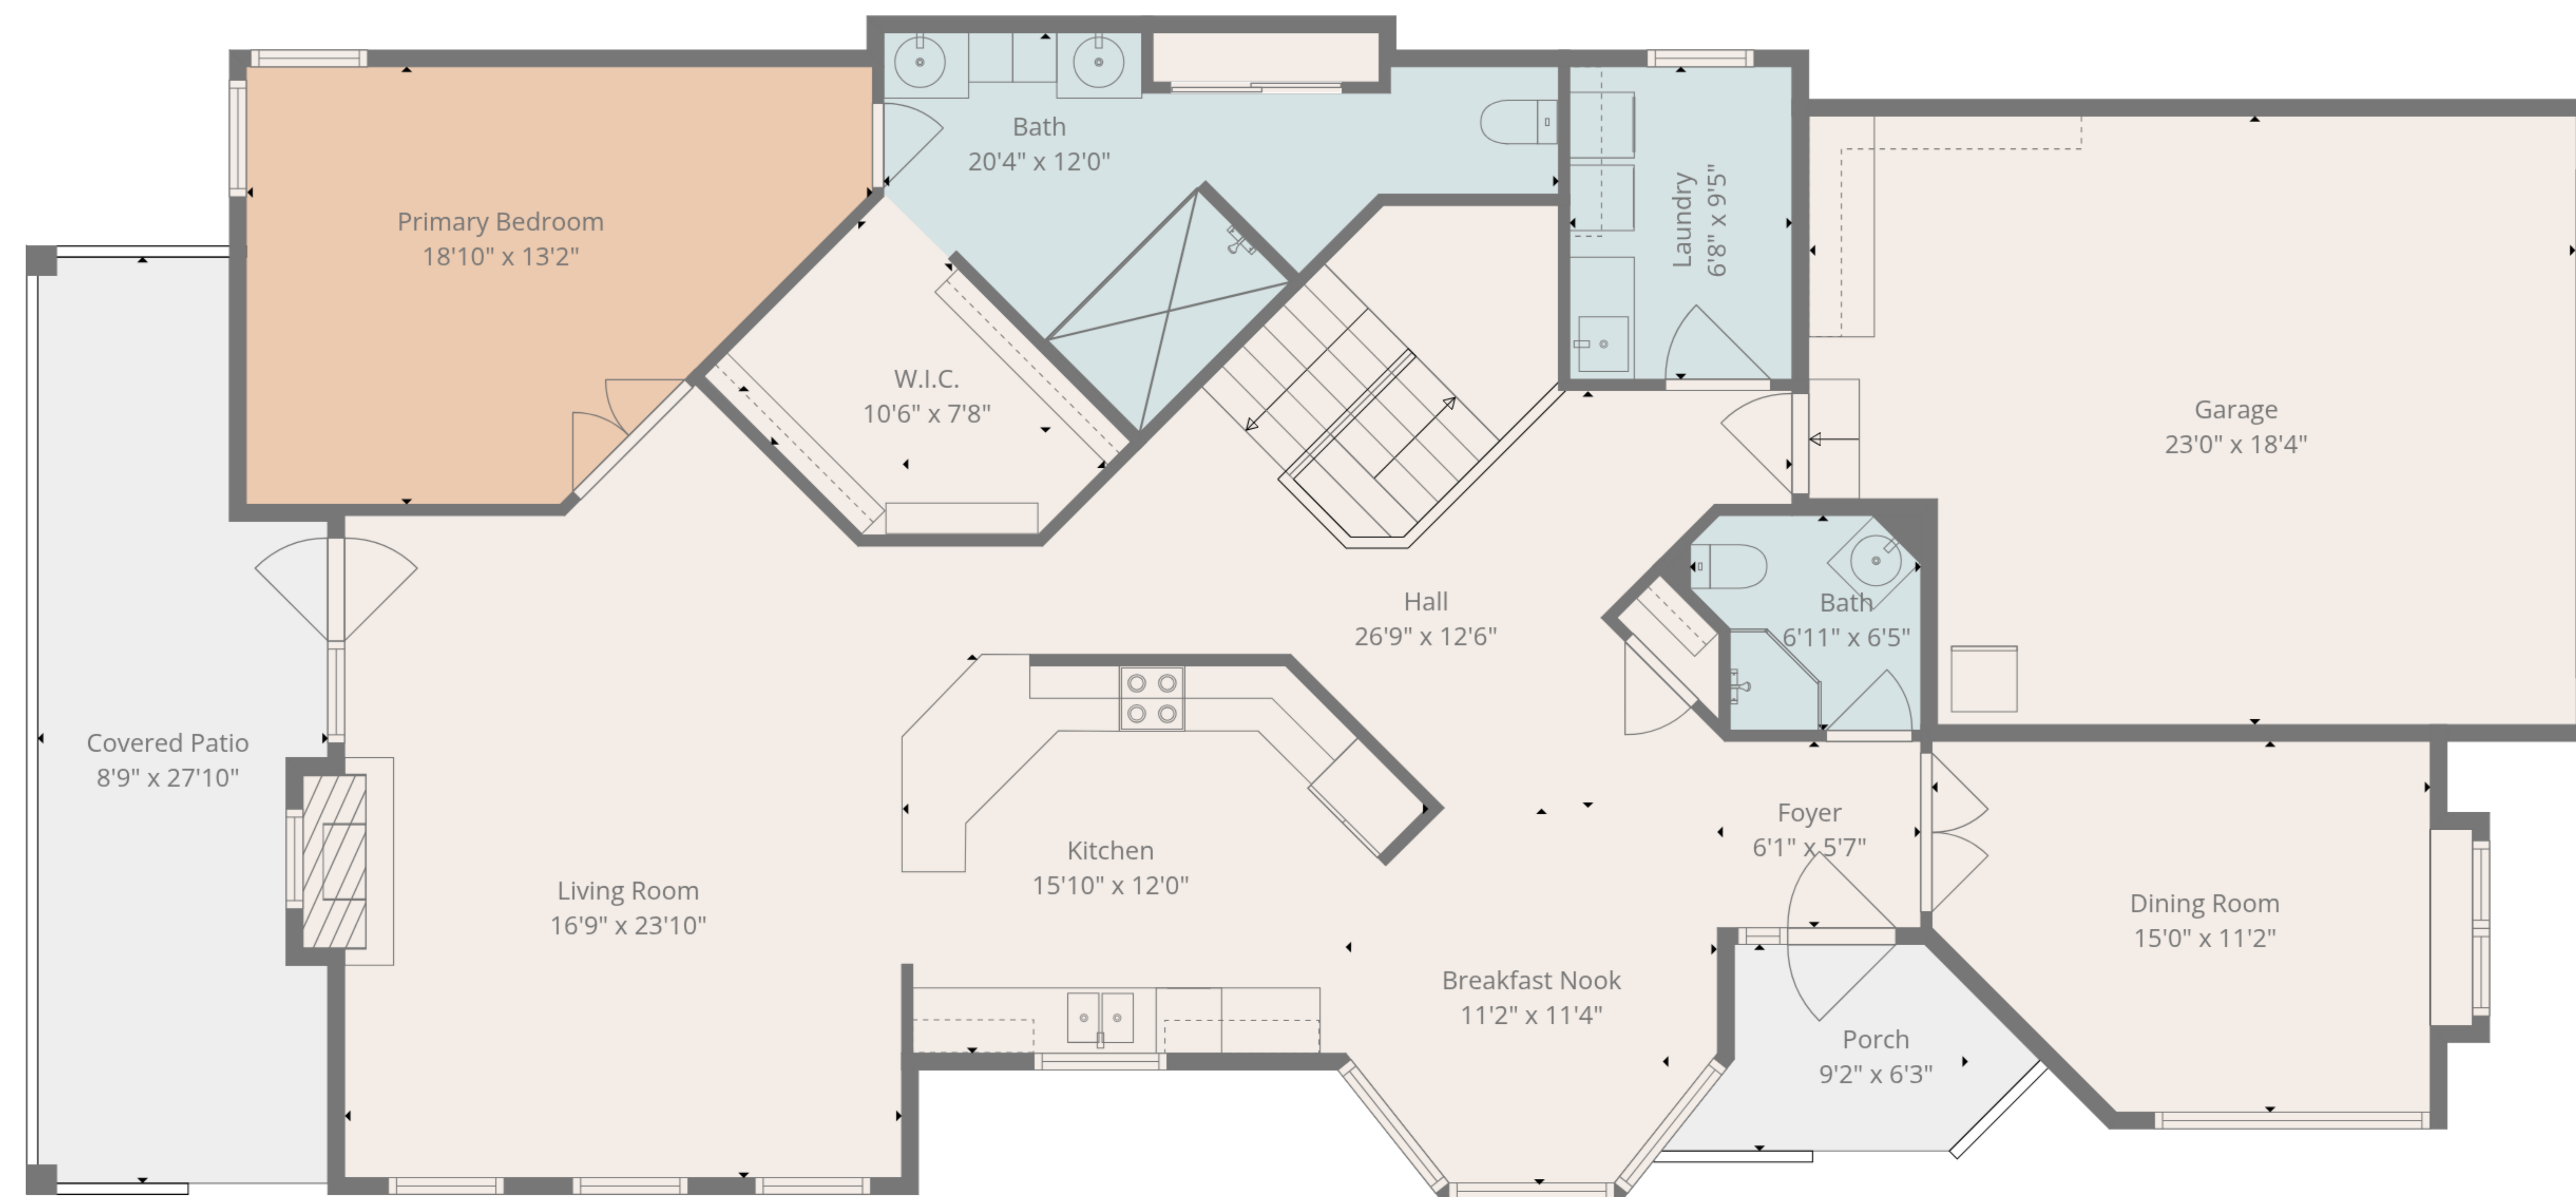

**TOTAL: 2944 sq. ft**

Basement: 1299 sq. ft, 1st floor: 1645 sq. ft

EXCLUDED AREAS: STORAGE: 132 sq. ft, GARAGE: 396 sq. ft, COVERED PATIO: 212 sq. ft,  
 PORCH: 50 sq. ft, FIREPLACE: 8 sq. ft, WALLS: 227 sq. ft

1st Floor

Basement

**TOTAL: 2944 sq. ft**

Basement: 1299 sq. ft, 1st floor: 1645 sq. ft

EXCLUDED AREAS: STORAGE: 132 sq. ft, GARAGE: 396 sq. ft, COVERED PATIO: 212 sq. ft,  
 PORCH: 50 sq. ft, FIREPLACE: 8 sq. ft, WALLS: 227 sq. ft