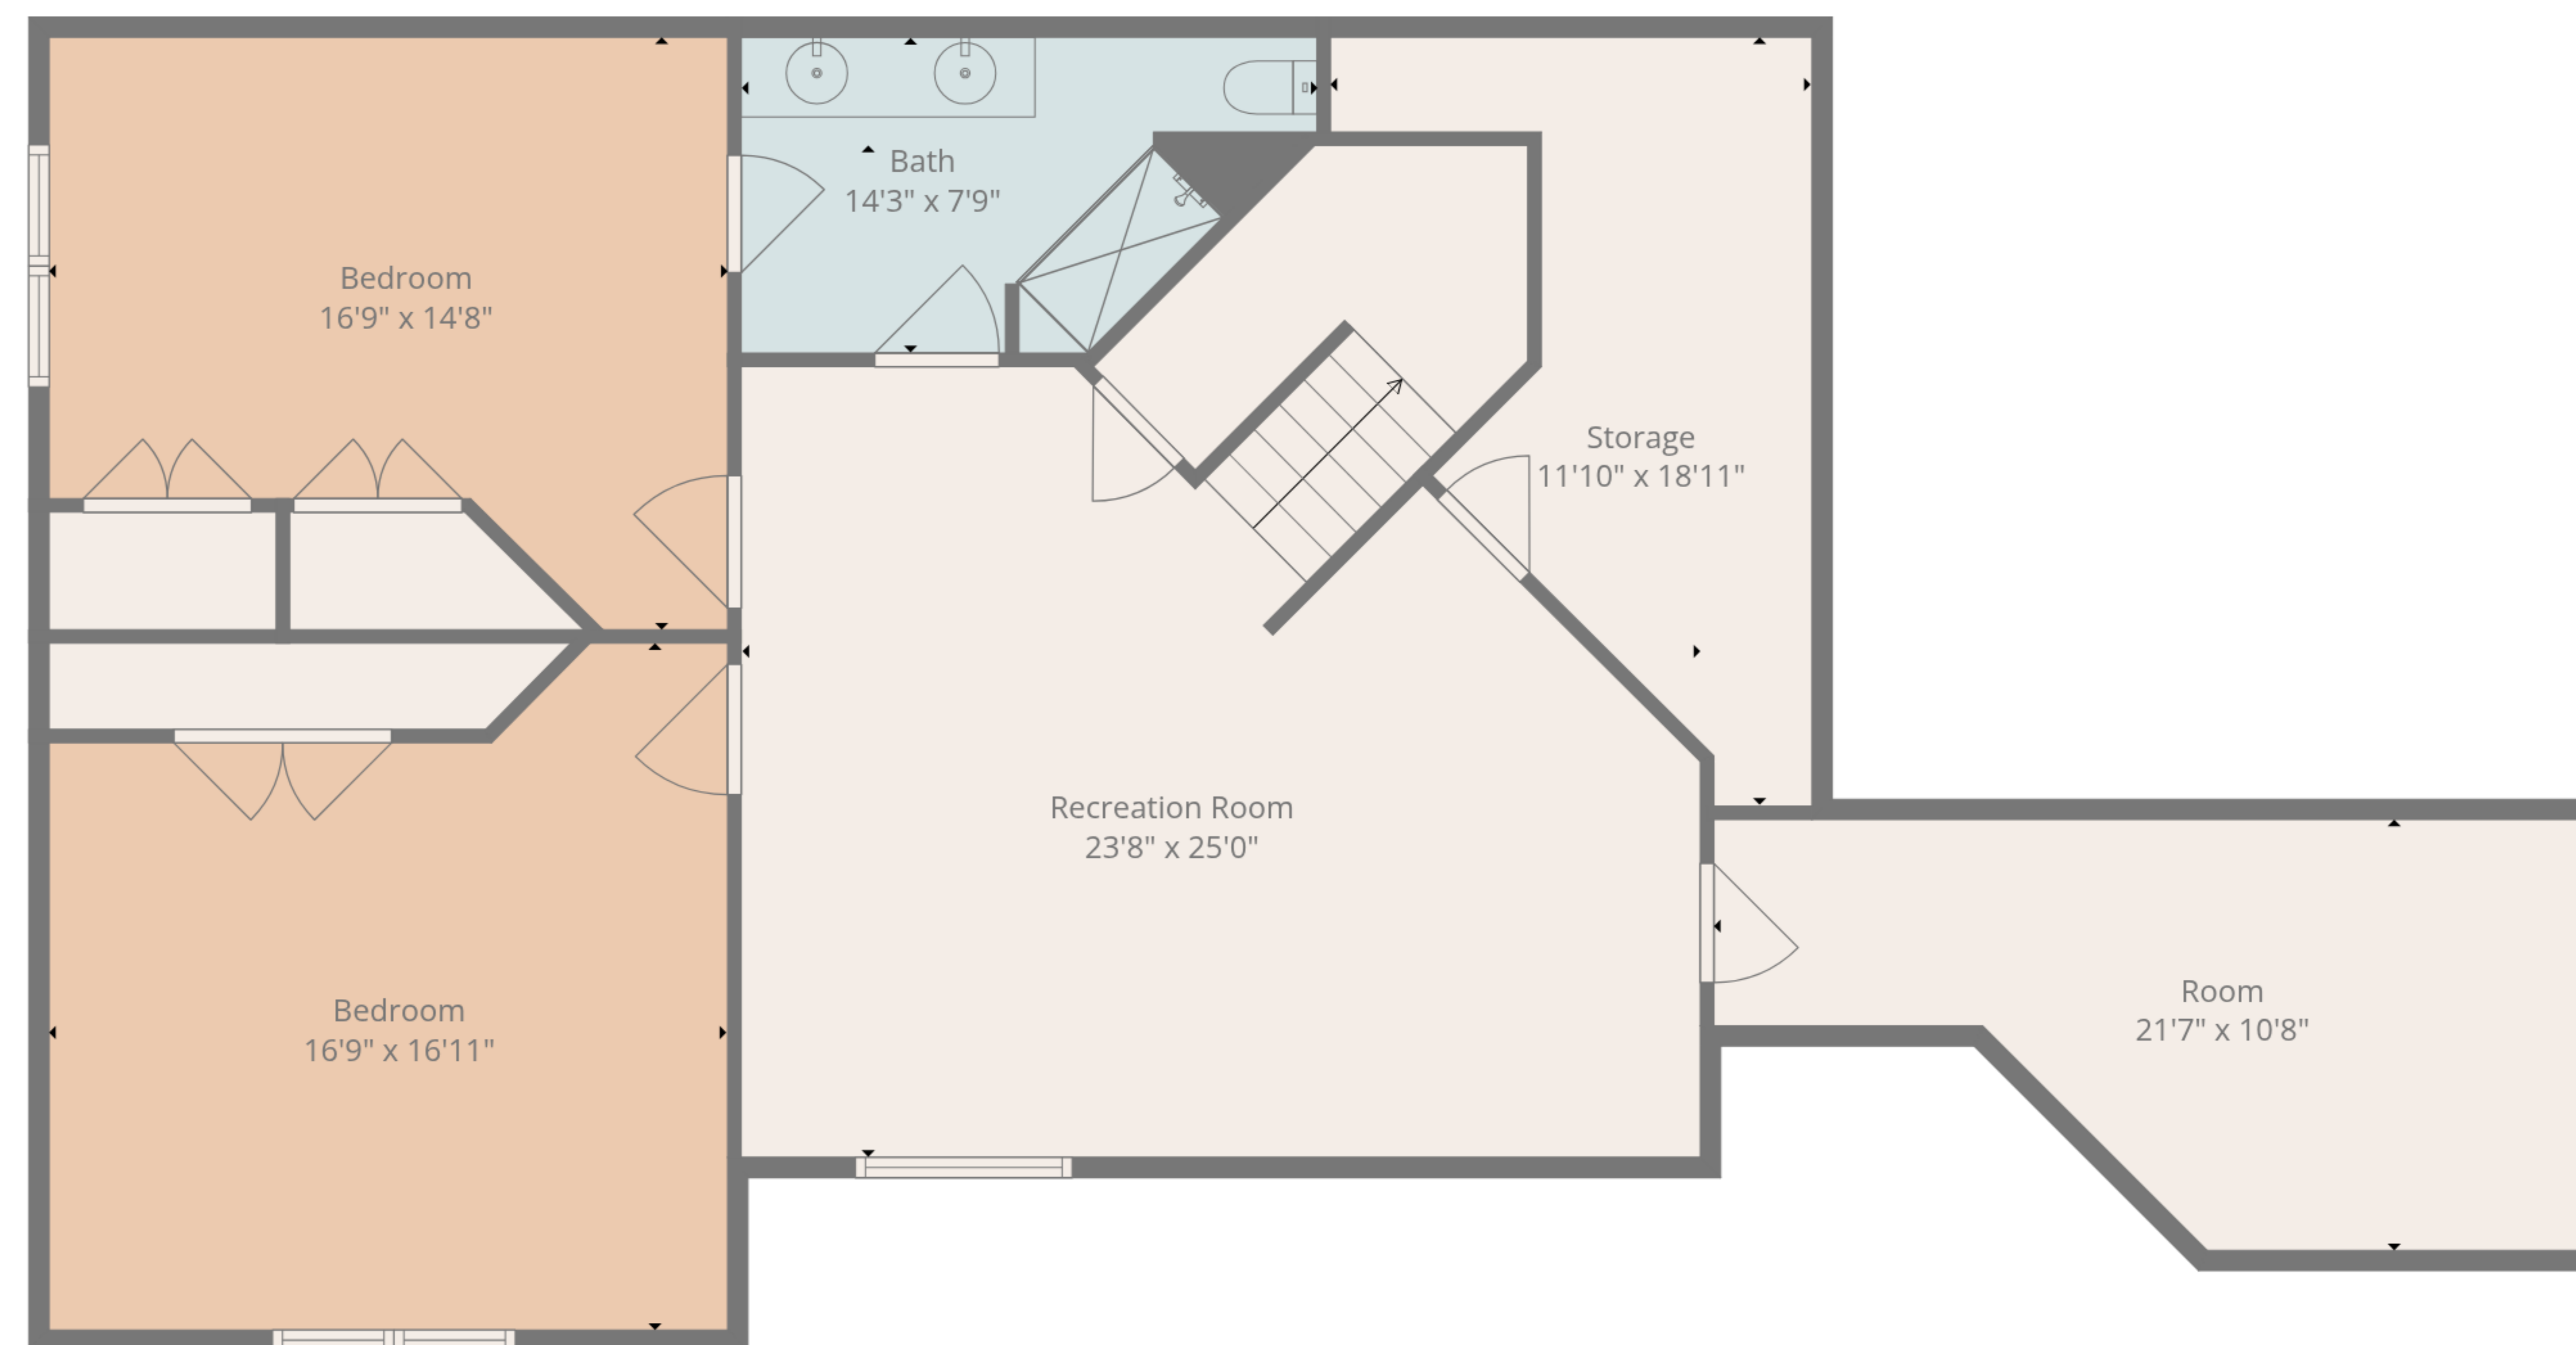

**TOTAL: 2944 sq. ft**

Basement: 1299 sq. ft, 1st floor: 1645 sq. ft

EXCLUDED AREAS: STORAGE: 132 sq. ft, GARAGE: 396 sq. ft, COVERED PATIO: 212 sq. ft,  
 PORCH: 50 sq. ft, FIREPLACE: 8 sq. ft, WALLS: 227 sq. ft

1st Floor

Basement

**TOTAL: 2944 sq. ft**

Basement: 1299 sq. ft, 1st floor: 1645 sq. ft

EXCLUDED AREAS: STORAGE: 132 sq. ft, GARAGE: 396 sq. ft, COVERED PATIO: 212 sq. ft,  
 PORCH: 50 sq. ft, FIREPLACE: 8 sq. ft, WALLS: 227 sq. ft