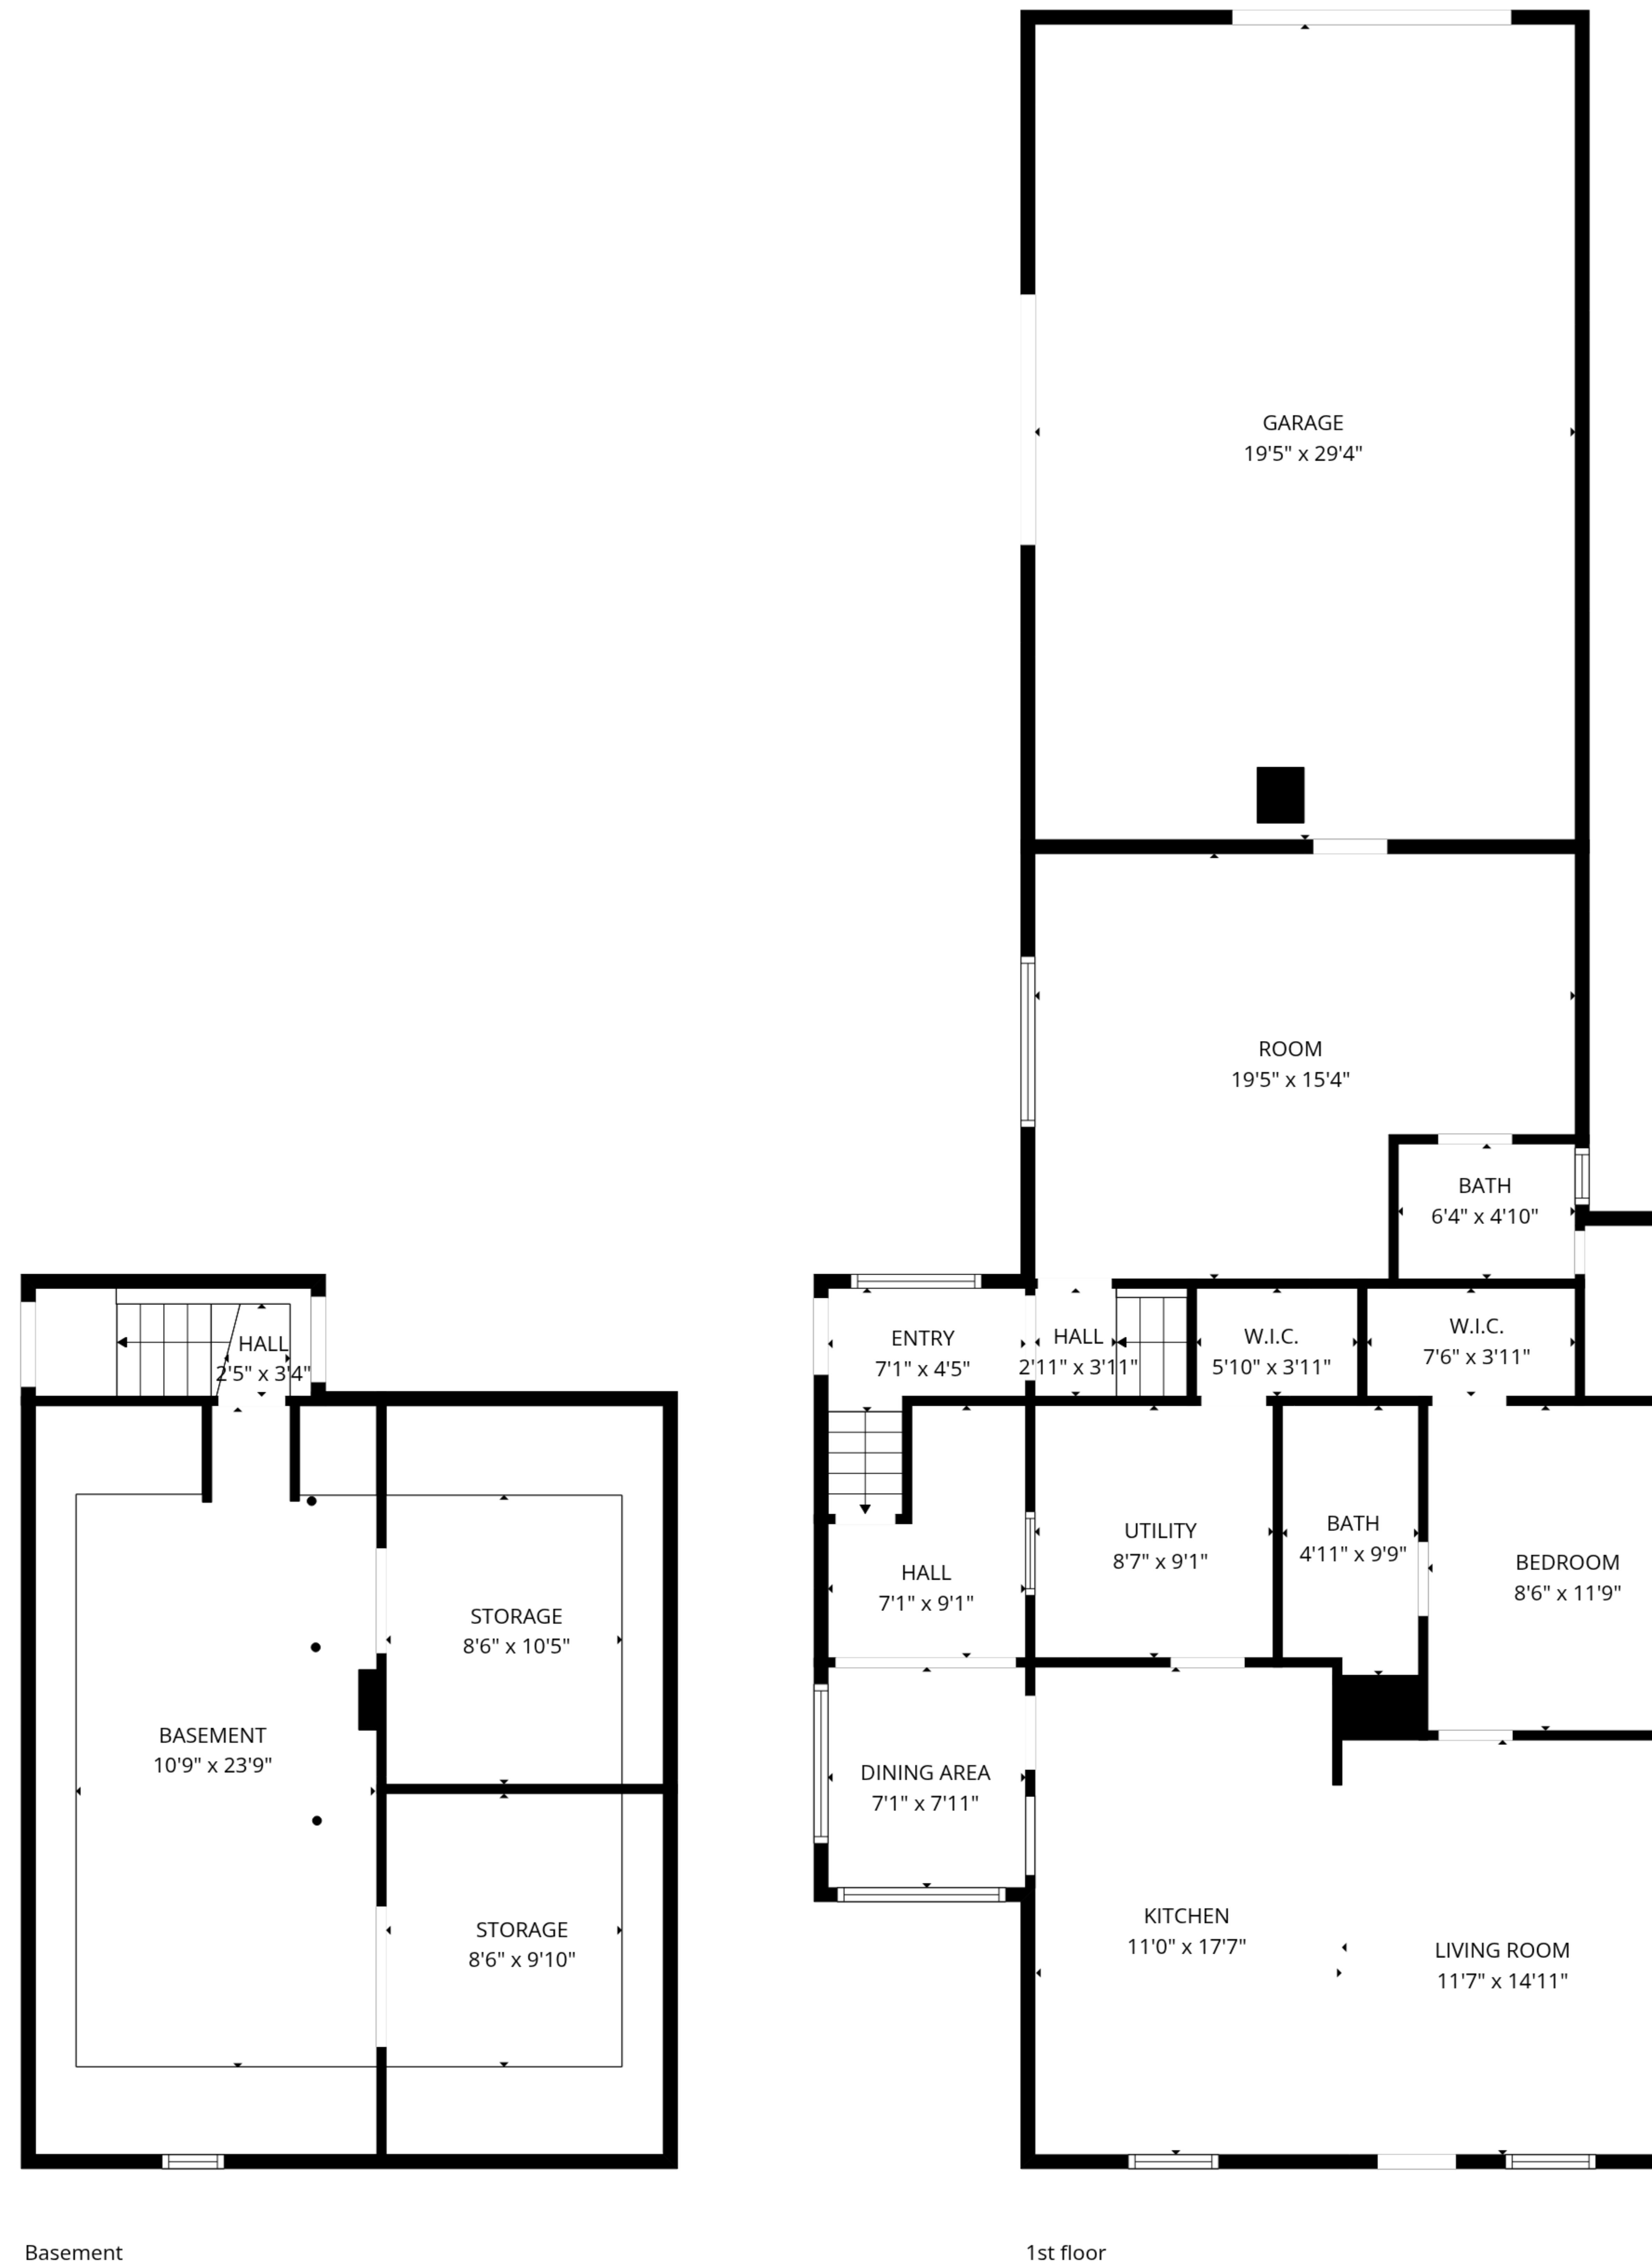

TOTAL: 1160 sq. ft

Basement: 0 sq. ft, 1st floor: 1160 sq. ft

EXCLUDED AREAS: BASEMENT: 344 sq. ft, HALL: 39 sq. ft, STORAGE: 269 sq. ft,
GARAGE: 571 sq. ft, UNDEFINED: 17 sq. ft, WALLS: 171 sq. ft

TOTAL: 1160 sq. ft

Basement: 0 sq. ft, 1st floor: 1160 sq. ft

EXCLUDED AREAS: BASEMENT: 344 sq. ft, HALL: 39 sq. ft, STORAGE: 269 sq. ft,
GARAGE: 571 sq. ft, UNDEFINED: 17 sq. ft, WALLS: 171 sq. ft

Basement

1st floor

TOTAL: 1160 sq. ft

Basement: 0 sq. ft, 1st floor: 1160 sq. ft

EXCLUDED AREAS: BASEMENT: 344 sq. ft, HALL: 39 sq. ft, STORAGE: 269 sq. ft,
GARAGE: 571 sq. ft, UNDEFINED: 17 sq. ft, WALLS: 171 sq. ft