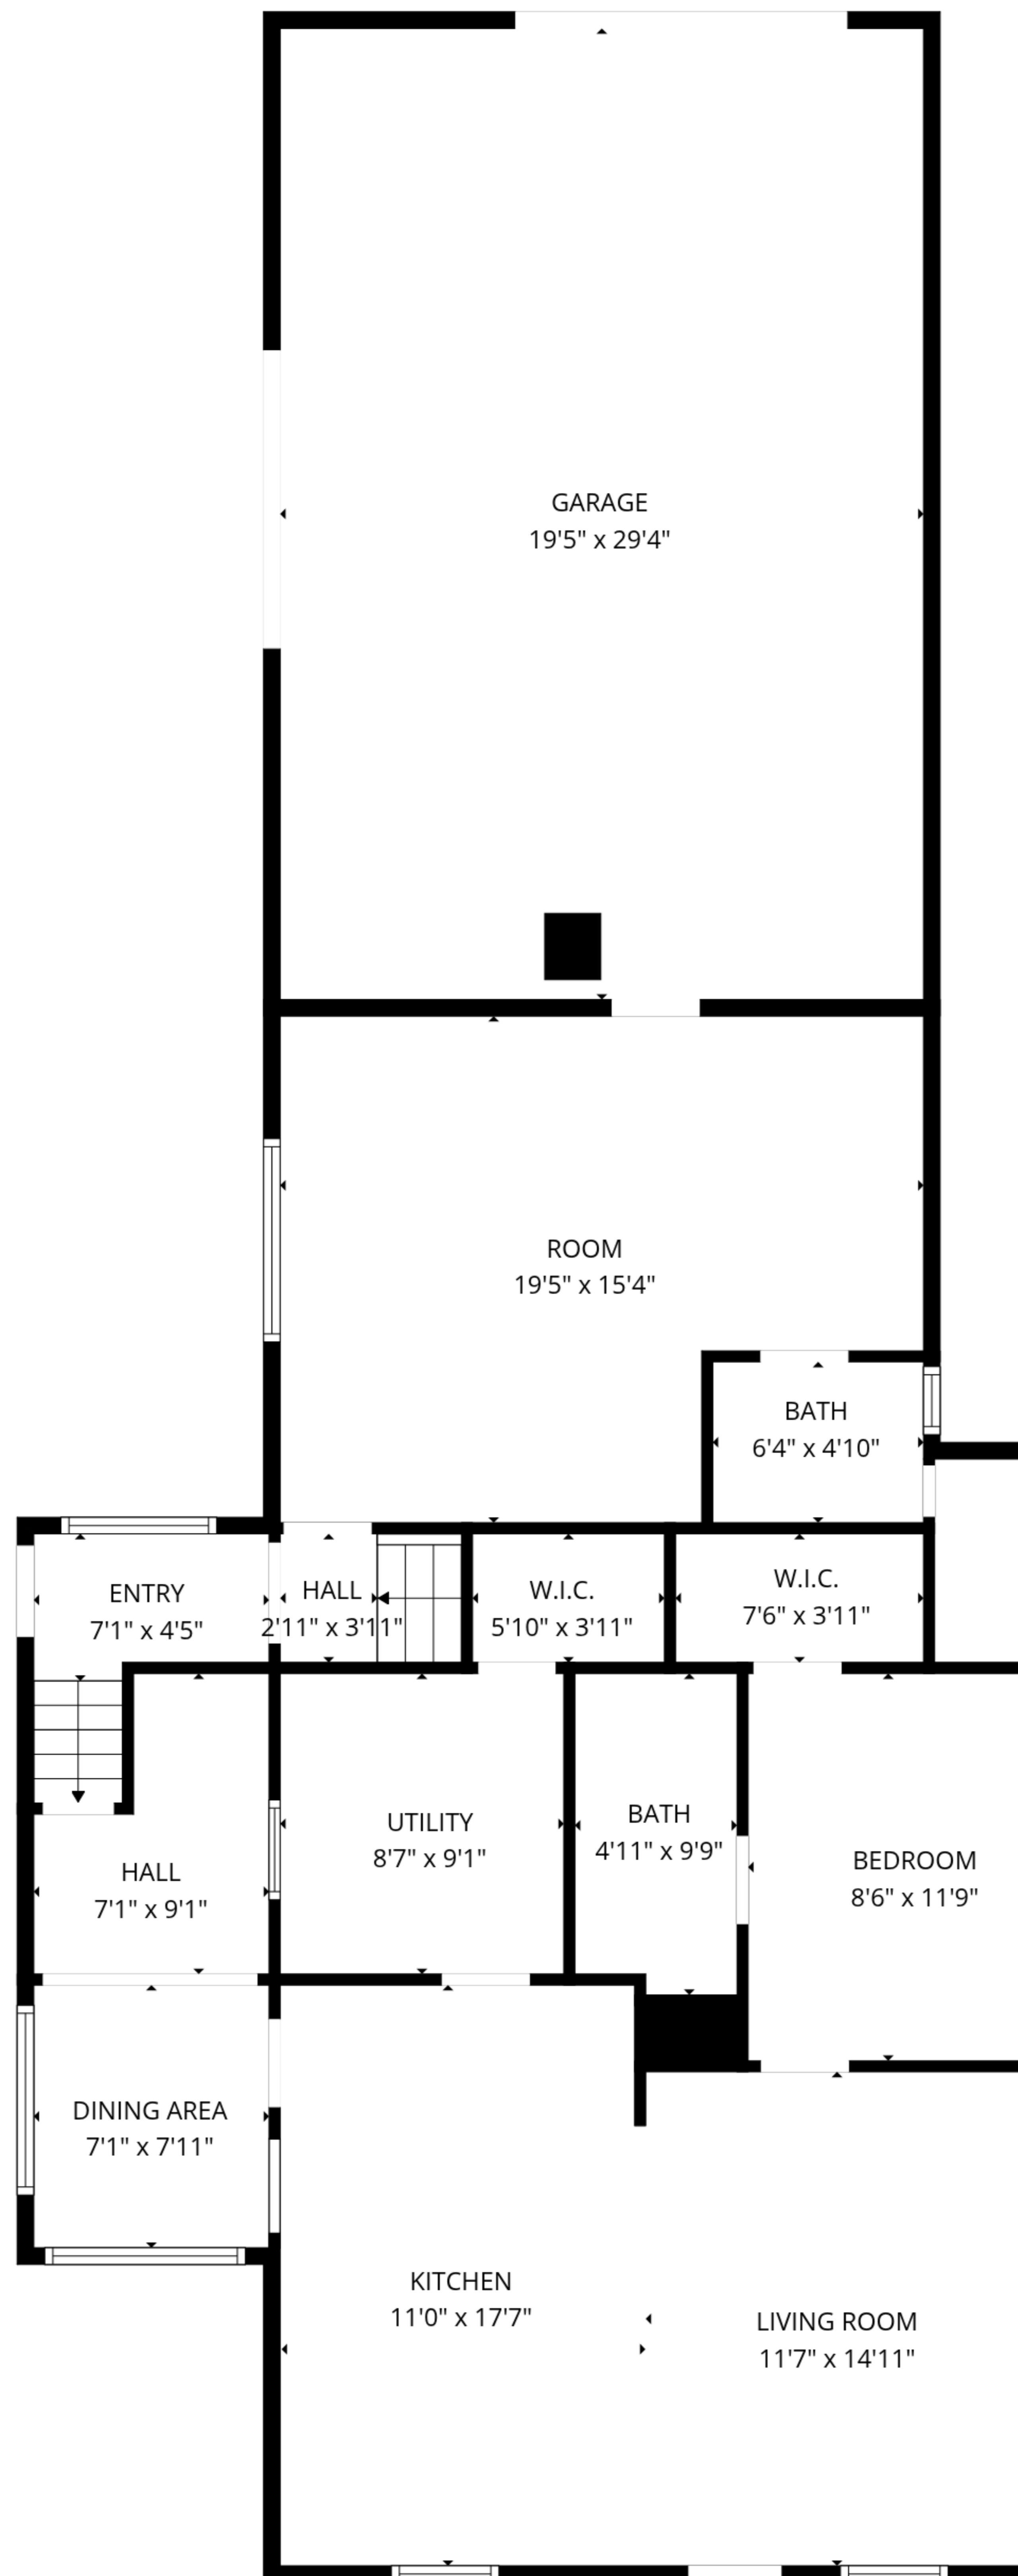

TOTAL: 1160 sq. ft

Basement: 0 sq. ft, 1st floor: 1160 sq. ft

EXCLUDED AREAS: BASEMENT: 344 sq. ft, HALL: 39 sq. ft, STORAGE: 269 sq. ft,
GARAGE: 571 sq. ft, UNDEFINED: 17 sq. ft, WALLS: 171 sq. ft

TOTAL: 1160 sq. ft

Basement: 0 sq. ft, 1st floor: 1160 sq. ft

EXCLUDED AREAS: BASEMENT: 344 sq. ft, HALL: 39 sq. ft, STORAGE: 269 sq. ft,
GARAGE: 571 sq. ft, UNDEFINED: 17 sq. ft, WALLS: 171 sq. ft

Basement

1st floor

TOTAL: 1160 sq. ft

Basement: 0 sq. ft, 1st floor: 1160 sq. ft

EXCLUDED AREAS: BASEMENT: 344 sq. ft, HALL: 39 sq. ft, STORAGE: 269 sq. ft,
GARAGE: 571 sq. ft, UNDEFINED: 17 sq. ft, WALLS: 171 sq. ft