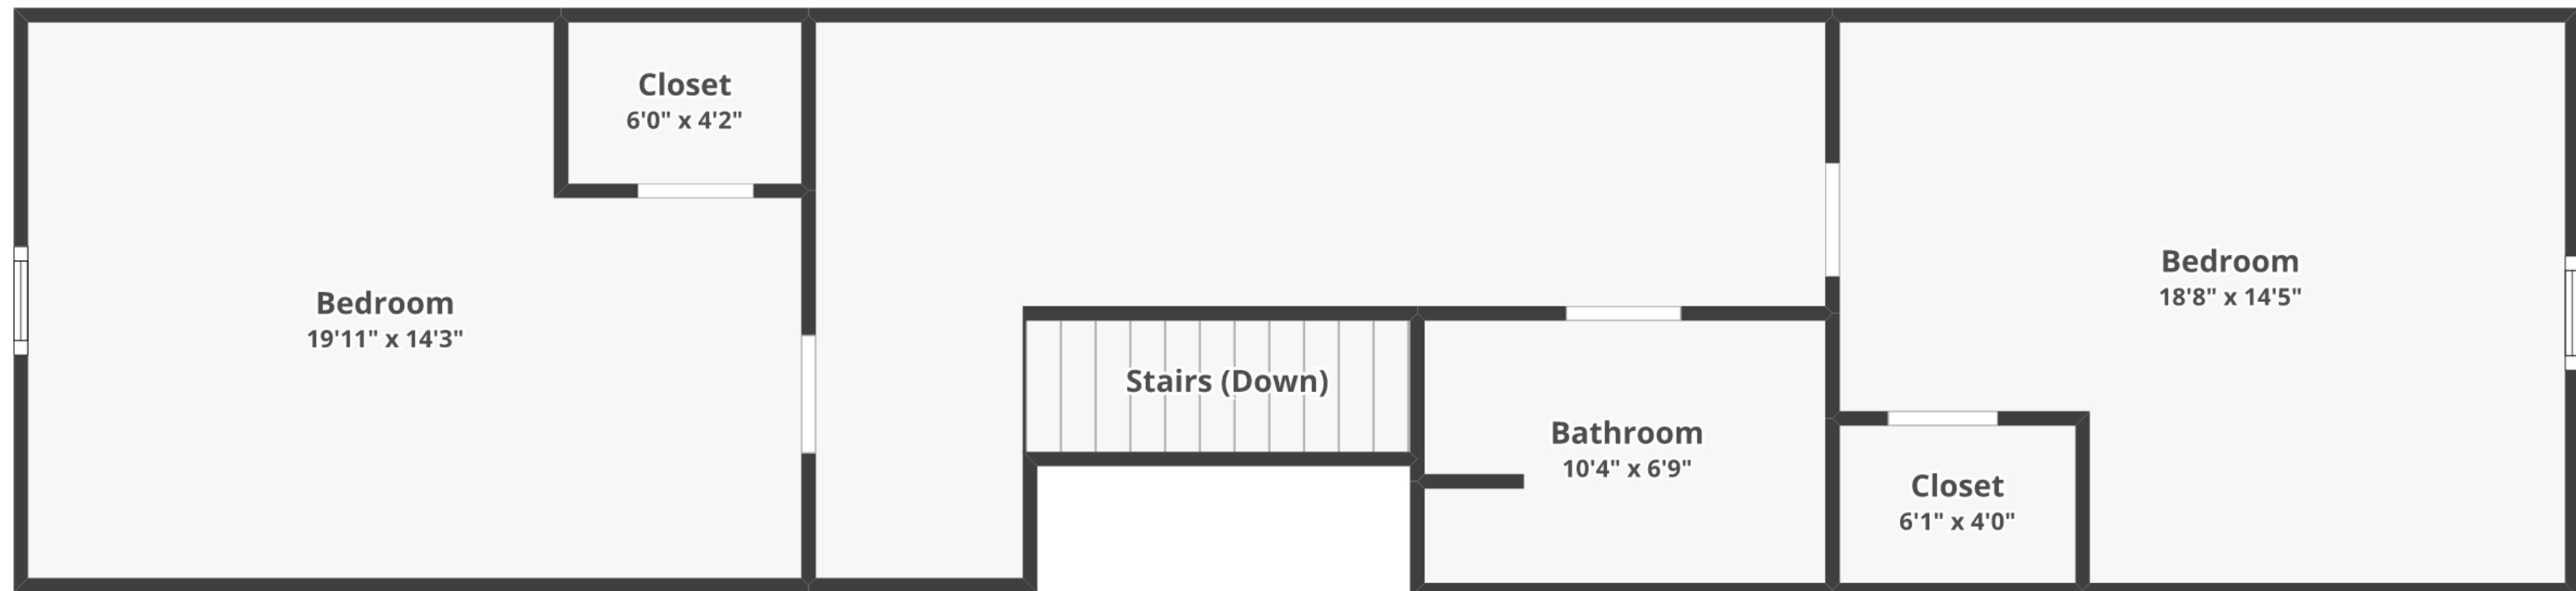

1665 Wampum Dr, Auburn, PA 17922

Total finished area: ~2,674.16 sq. ft.

Total unfinished area: ~15.72 sq. ft.

Floor 2

Finished area: ~872.66 sq. ft.

Unfinished area: ~0 sq. ft.