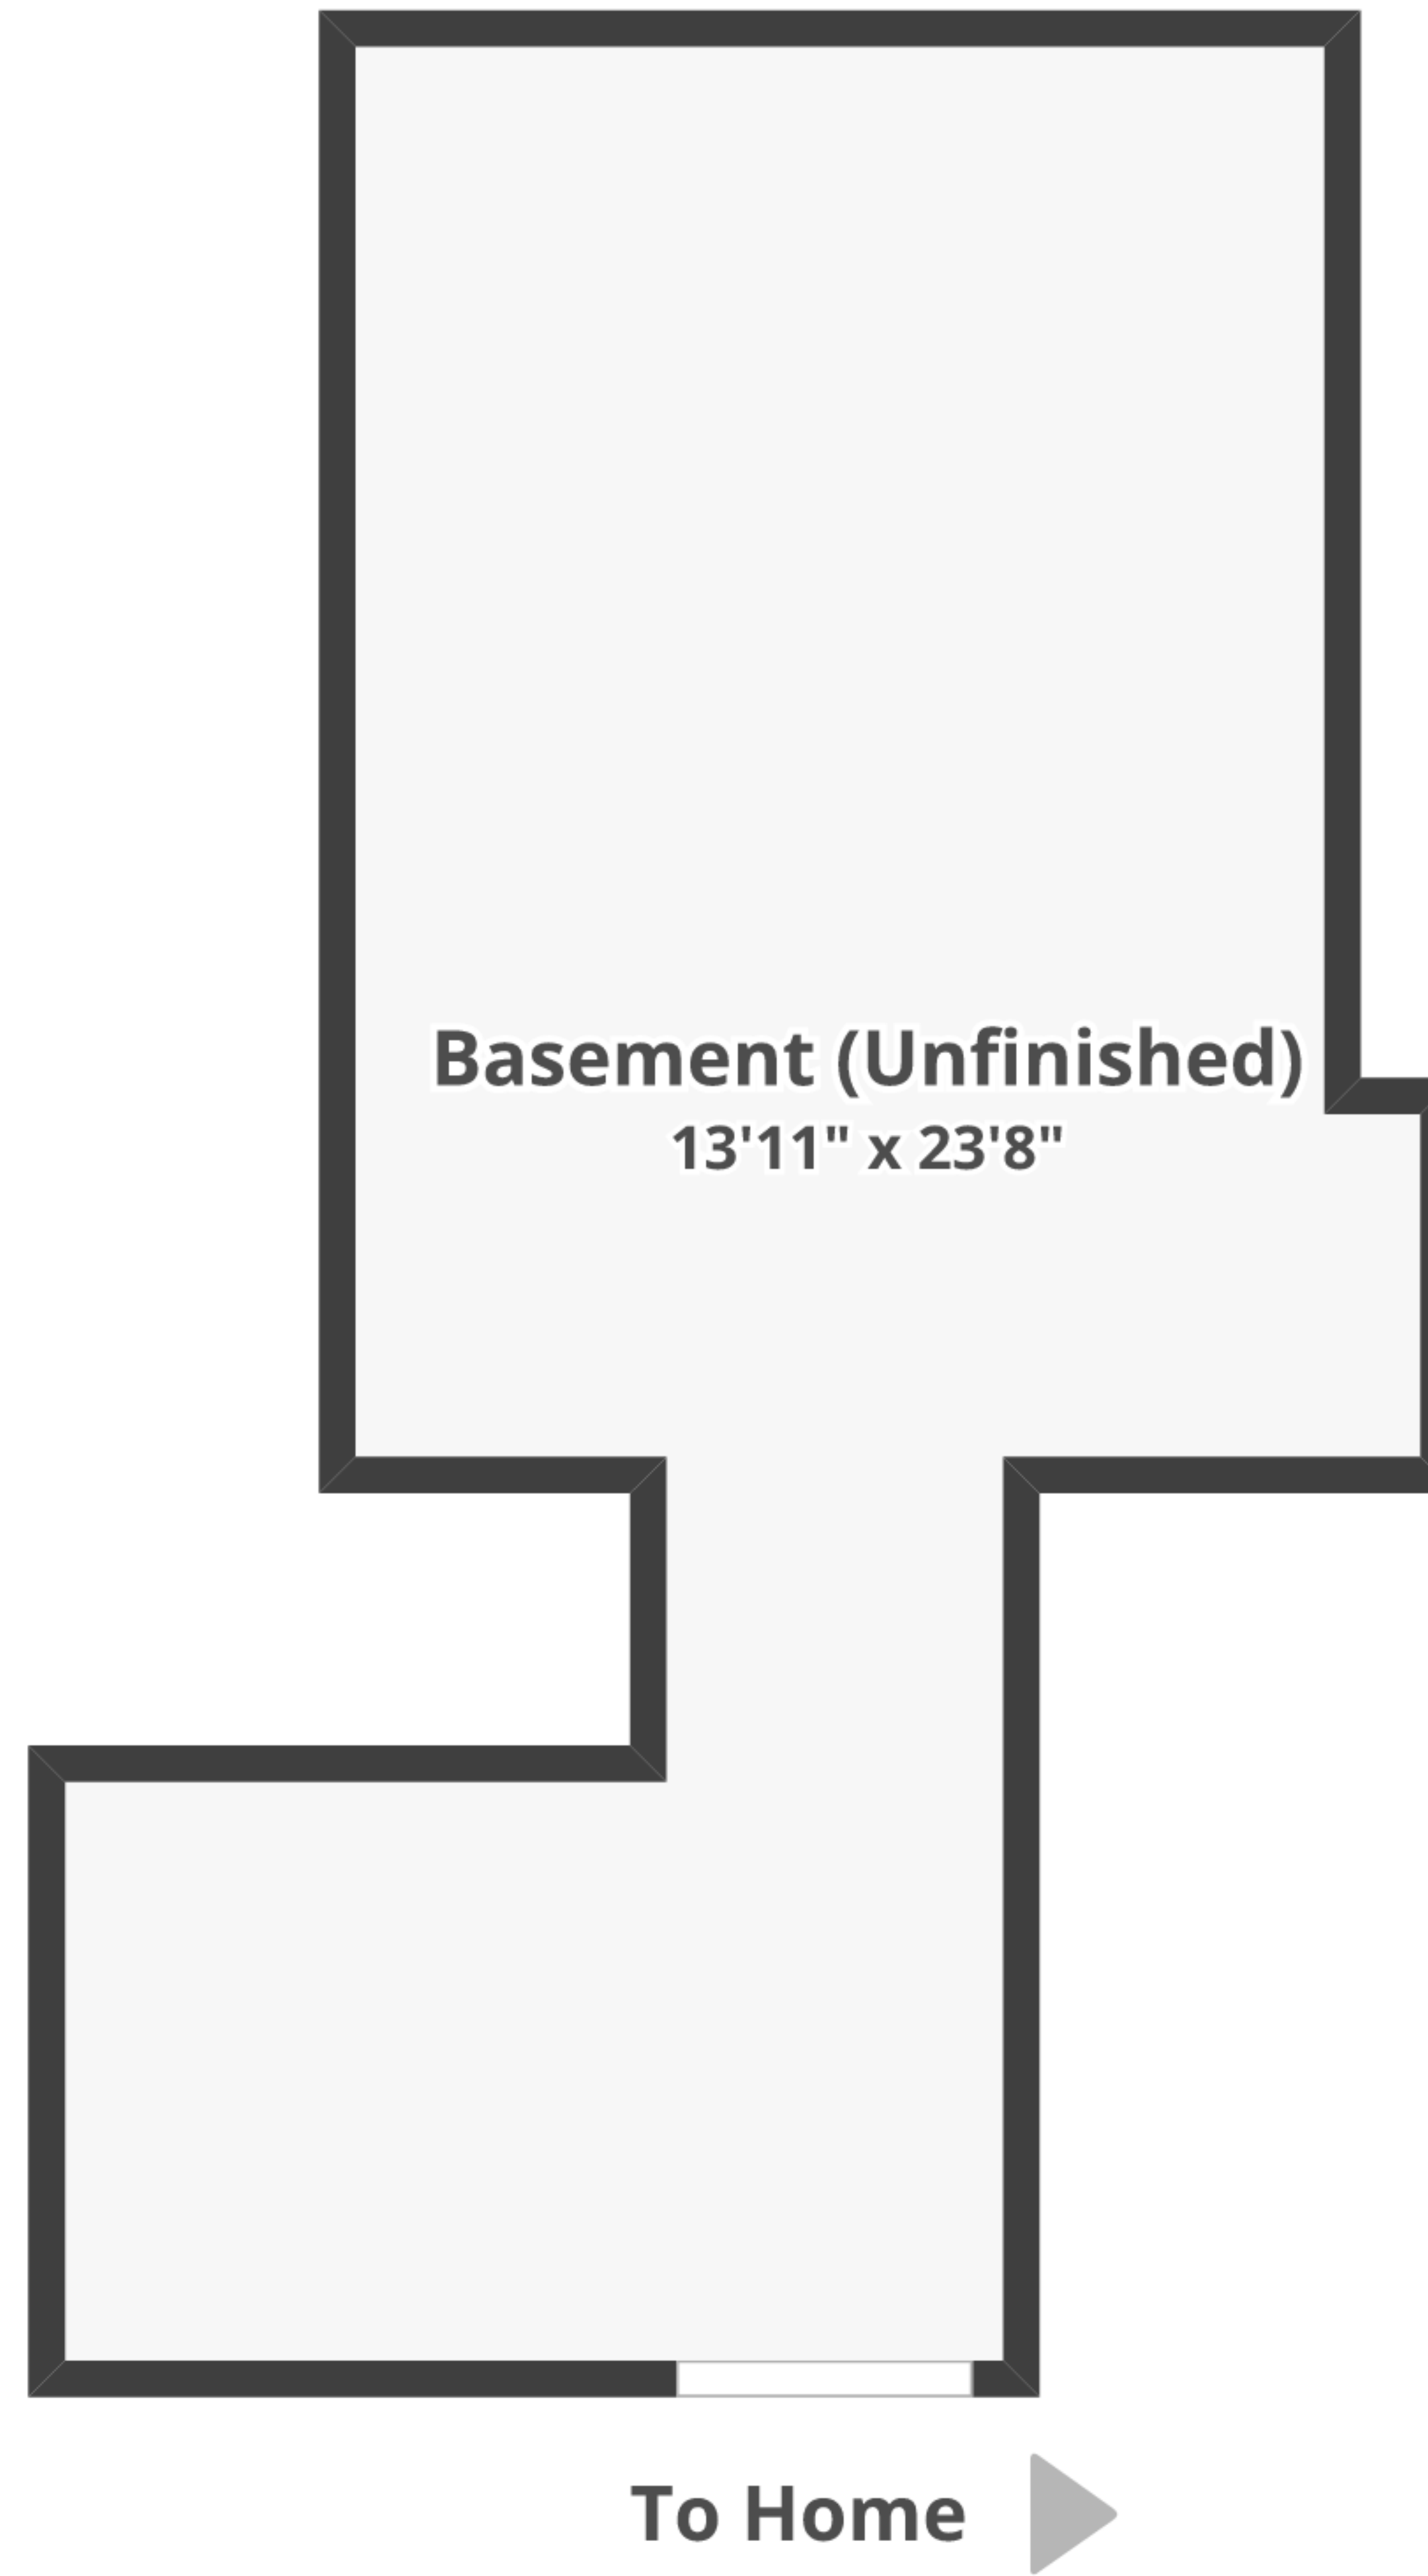

146 Lizzie Mills Rd, Castleton, VA 22716

Total finished area: ~1,633.51 sq. ft.

Basement

Finished area: ~0 sq. ft.