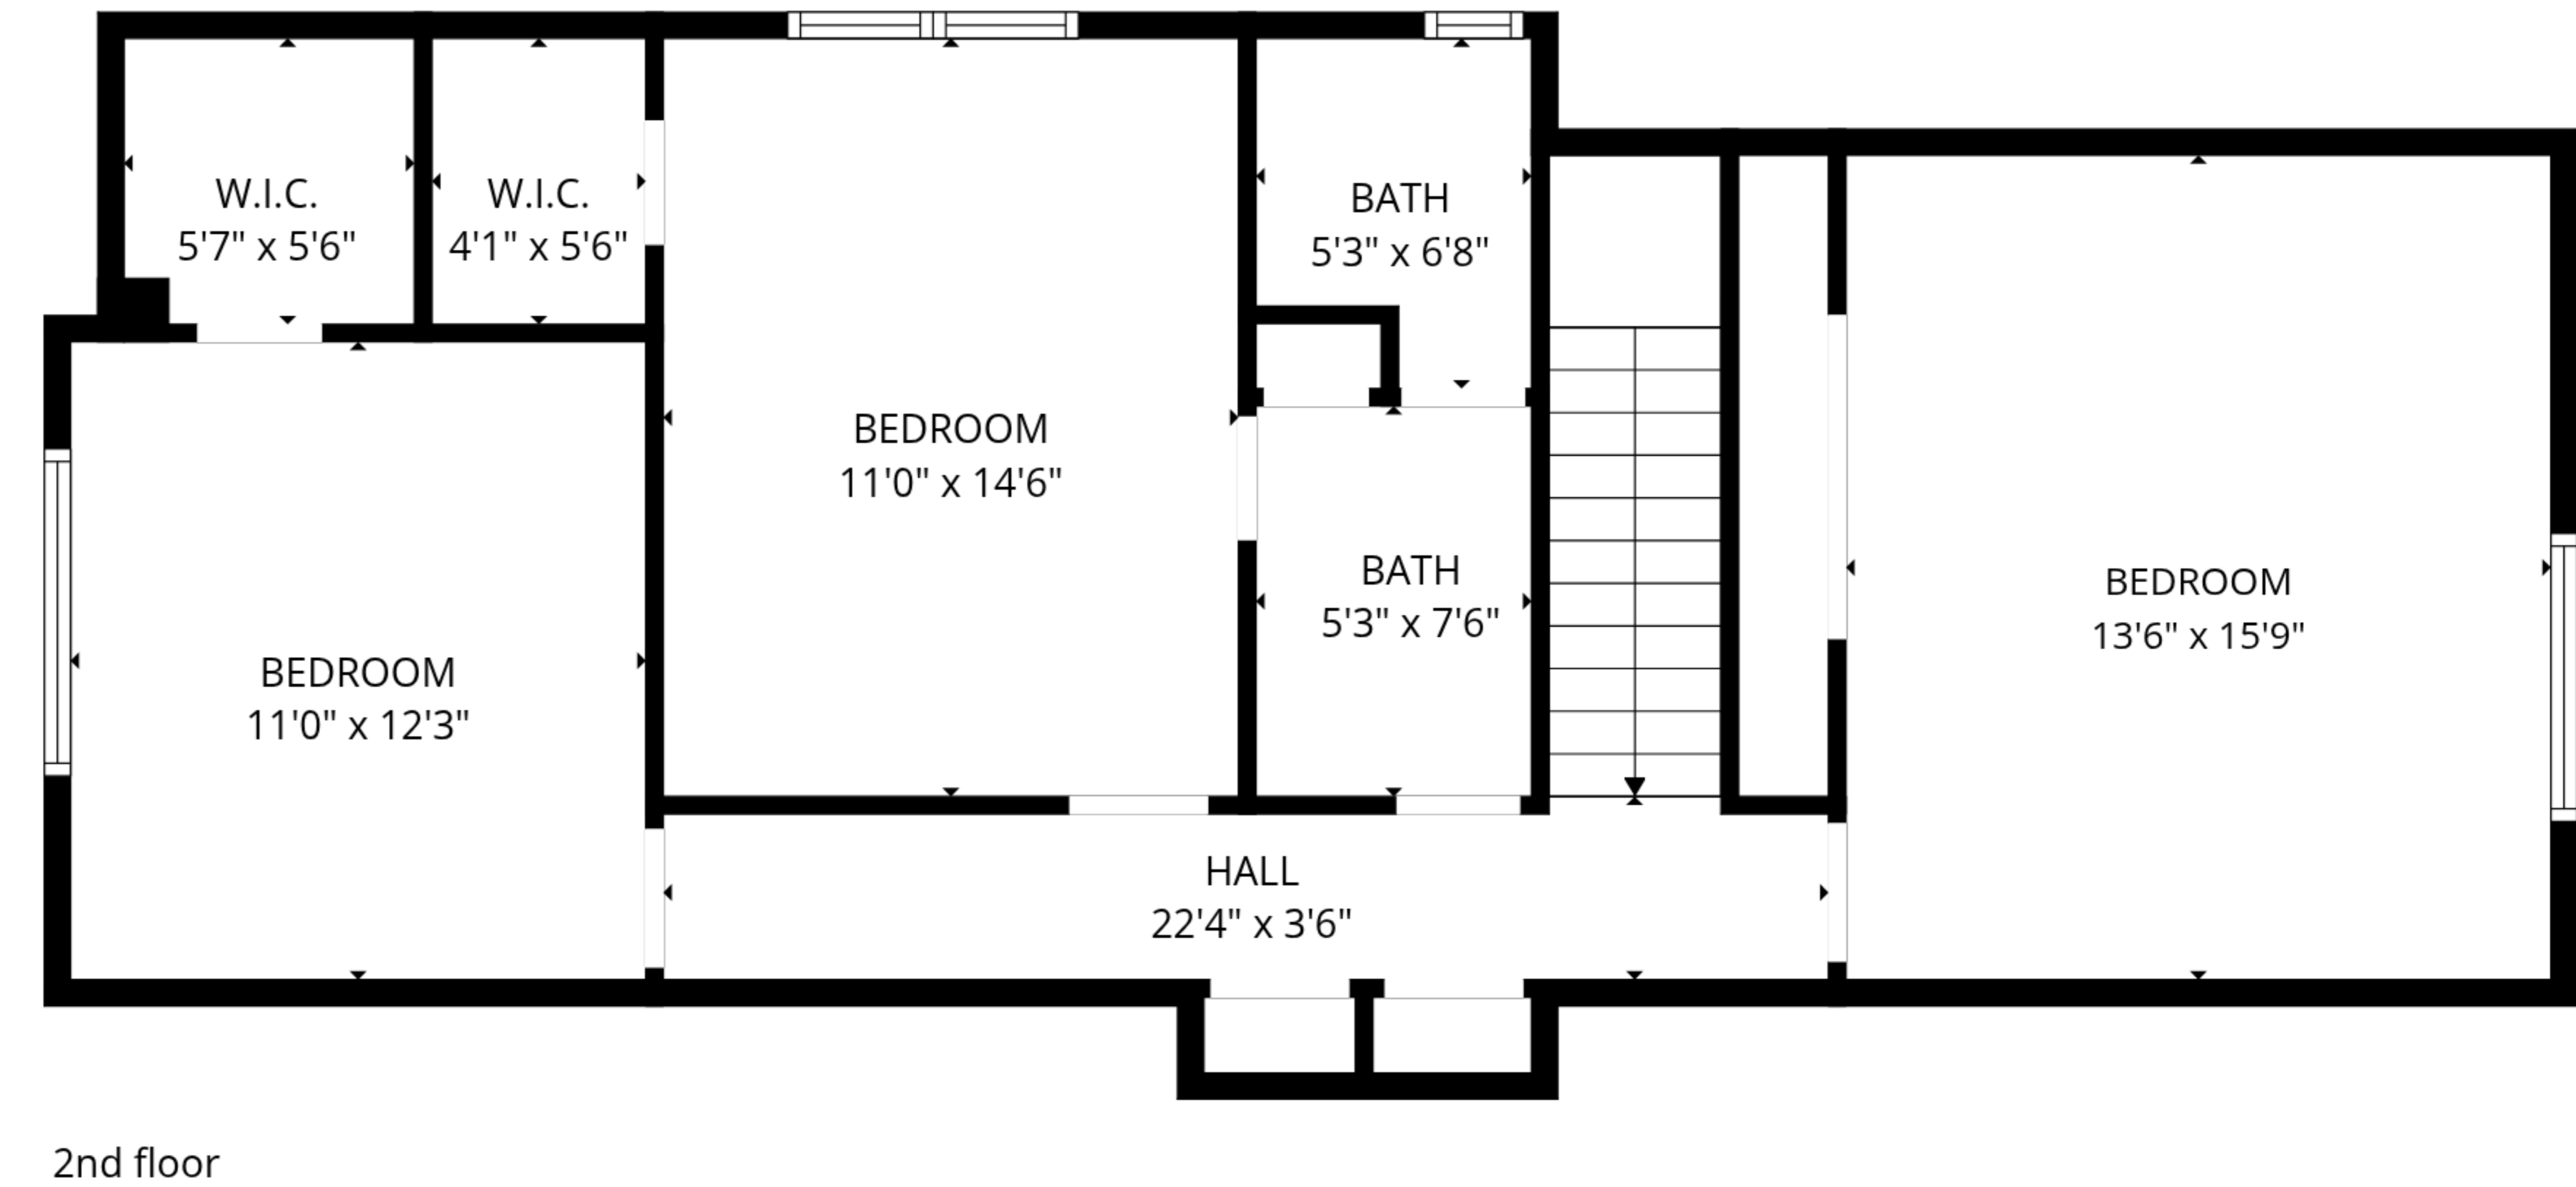

TOTAL: 2525 sq. ft
1st floor: 1707 sq. ft, 2nd floor: 818 sq. ft
EXCLUDED AREAS: FIREPLACE: 14 sq. ft, WALLS: 171 sq. ft

TOTAL: 2525 sq. ft

1st floor: 1707 sq. ft, 2nd floor: 818 sq. ft

EXCLUDED AREAS: FIREPLACE: 14 sq. ft, WALLS: 171 sq. ft

TOTAL: 2525 sq. ft
 1st floor: 1707 sq. ft, 2nd floor: 818 sq. ft
 EXCLUDED AREAS: FIREPLACE: 14 sq. ft, WALLS: 171 sq. ft