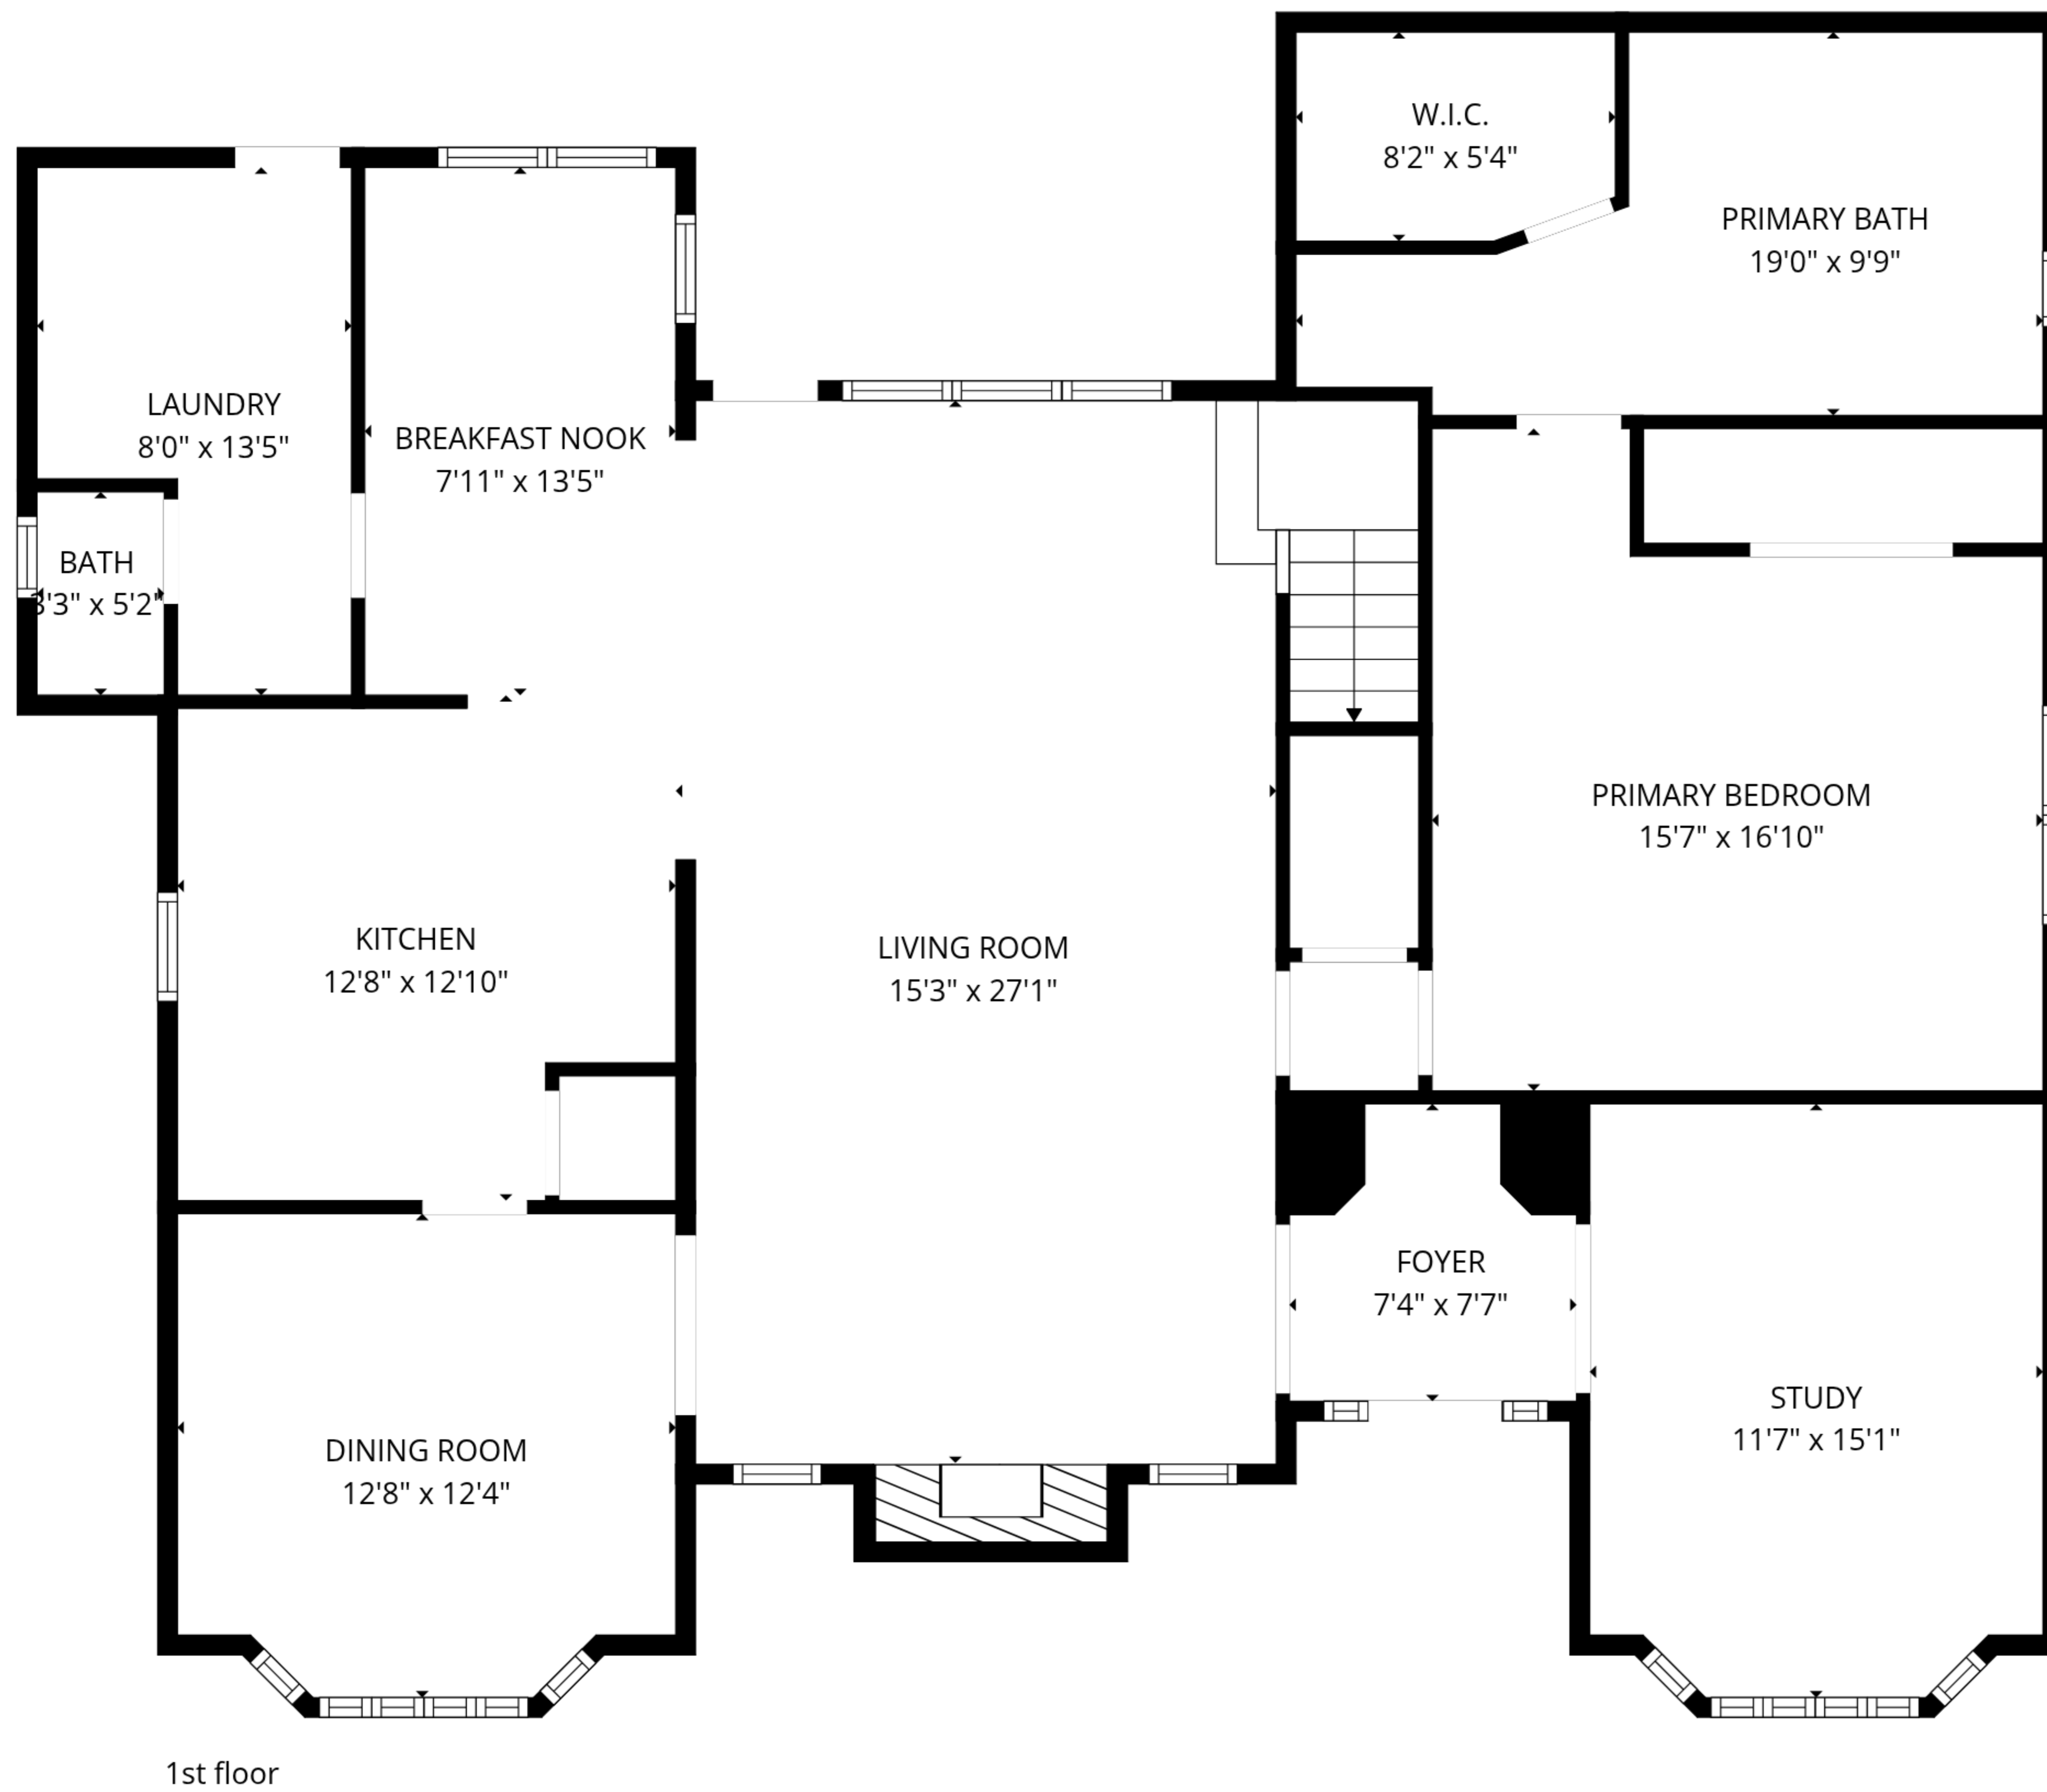

TOTAL: 2525 sq. ft
1st floor: 1707 sq. ft, 2nd floor: 818 sq. ft
EXCLUDED AREAS: FIREPLACE: 14 sq. ft, WALLS: 171 sq. ft

TOTAL: 2525 sq. ft

1st floor: 1707 sq. ft, 2nd floor: 818 sq. ft

EXCLUDED AREAS: FIREPLACE: 14 sq. ft, WALLS: 171 sq. ft

TOTAL: 2525 sq. ft
 1st floor: 1707 sq. ft, 2nd floor: 818 sq. ft
 EXCLUDED AREAS: FIREPLACE: 14 sq. ft, WALLS: 171 sq. ft