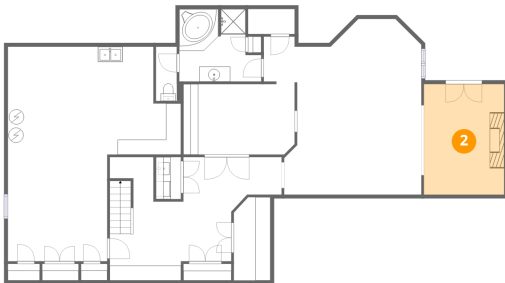

2 Floor 1 - Room

Dimensions: 10'8" x 14'9"
Area: 158 sq. ft
Counted as living area: Yes

Heated: Yes
Finished: Yes
Enclosed: Yes
Contiguous: Yes
Permitted: Yes
Wet space: No
Addition: No
Conversion: No