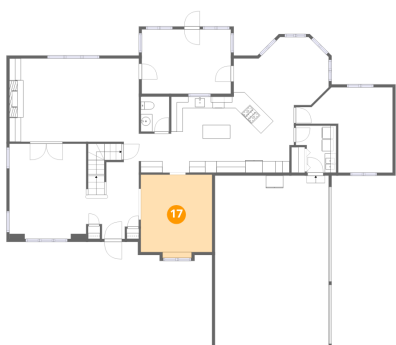

17 Floor 2 - Dining Room

Dimensions: 12'4" x 14'5"
Area: 170 sq. ft
Counted as living area: Yes

Heated: Yes
Finished: Yes
Enclosed: Yes
Contiguous: Yes
Permitted: Yes
Wet space: No
Addition: No
Conversion: No