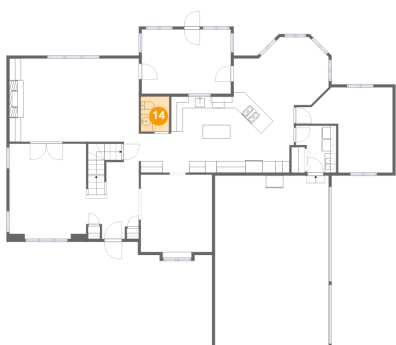

14 Floor 2 - Bath

Dimensions: 4'11" x 6'1"
Area: 30 sq. ft
Counted as living area: Yes

Heated: Yes
Finished: Yes
Enclosed: Yes
Contiguous: Yes
Permitted: Yes
Wet space: Yes
Addition: No
Conversion: No