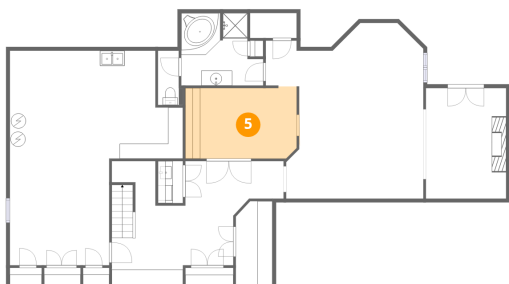

5 Floor 1 - Room

Dimensions: 14'10" x 9'8"
Area: 141 sq. ft
Counted as living area: Yes

Heated: Yes
Finished: Yes
Enclosed: Yes
Contiguous: Yes
Permitted: Yes
Wet space: No
Addition: No
Conversion: No