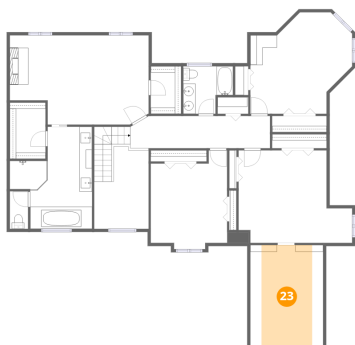

23 Floor 3 - Bonus Room

Dimensions: 11'9" x 16'3"
Area: 133 sq. ft
Counted as living area: Yes

Heated: Yes
Finished: Yes
Enclosed: Yes
Contiguous: Yes
Permitted: Yes
Wet space: No
Addition: No
Conversion: No