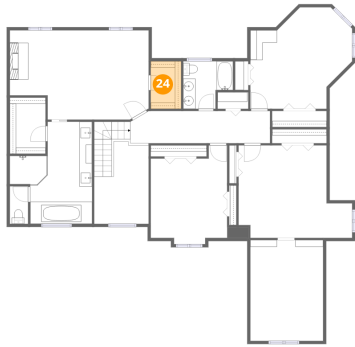

24 Floor 3 - W.I.C.

Dimensions: 4'11" x 7'8"
Area: 38 sq. ft
Counted as living area: Yes

Heated: Yes
Finished: Yes
Enclosed: Yes
Contiguous: Yes
Permitted: Yes
Wet space: No
Addition: No
Conversion: No