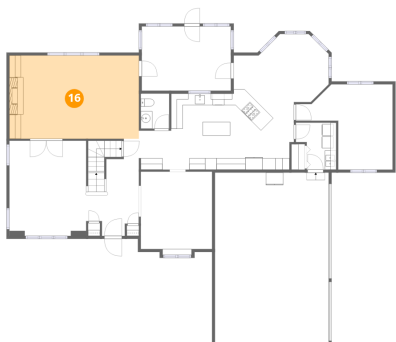

16 Floor 2 - Family Room

Dimensions: 22'4" x 14'4"
Area: 322 sq. ft
Counted as living area: Yes

Heated: Yes
Finished: Yes
Enclosed: Yes
Contiguous: Yes
Permitted: Yes
Wet space: No
Addition: No
Conversion: No