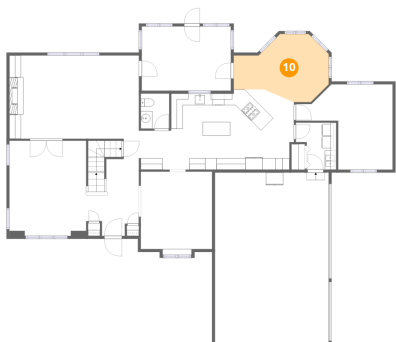

10 Floor 2 - Breakfast Nook

Dimensions: 16'5" x 11'9"
Area: 143 sq. ft
Counted as living area: Yes

Heated: Yes
Finished: Yes
Enclosed: Yes
Contiguous: Yes
Permitted: Yes
Wet space: No
Addition: No
Conversion: No