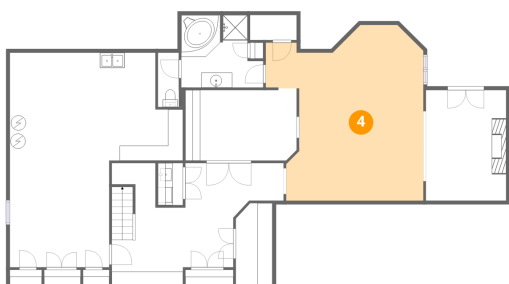

4 Floor 1 - Recreation Room

Dimensions: 21'0" x 23'5"
Area: 396 sq. ft
Counted as living area: Yes

Heated: Yes
Finished: Yes
Enclosed: Yes
Contiguous: Yes
Permitted: Yes
Wet space: No
Addition: No
Conversion: No