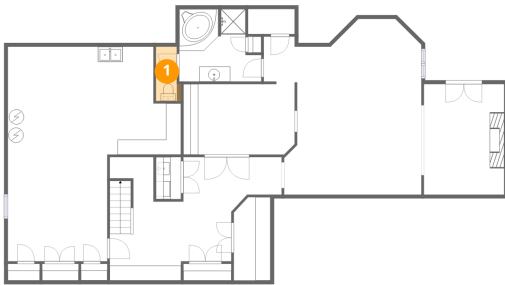

1 Floor 1 - Bath

Dimensions: 2'9" x 7'3"
Area: 21 sq. ft
Counted as living area: Yes

Heated: Yes
Finished: Yes
Enclosed: Yes
Contiguous: Yes
Permitted: Yes
Wet space: Yes
Addition: No
Conversion: No