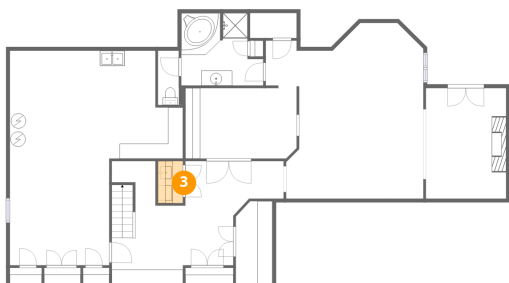

4n589 High Meadow Road, Wideview, St. Charles, Kane County, Illinois, United States, 60175

3 Floor 1 - Wet Bar

Dimensions: 3'4" x 5'7"
Area: 19 sq. ft
Counted as living area: Yes

Heated: Yes
Finished: Yes
Enclosed: Yes
Contiguous: Yes
Permitted: Yes
Wet space: No
Addition: No
Conversion: No