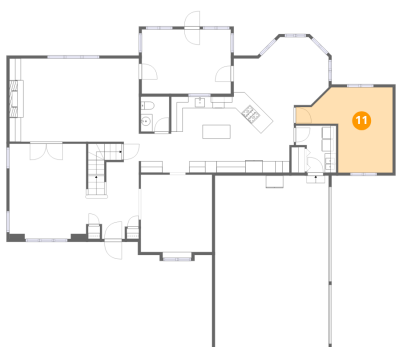

11 Floor 2 - Office

Dimensions: 16'9" x 14'9"
Area: 170 sq. ft
Counted as living area: Yes

Heated: Yes
Finished: Yes
Enclosed: Yes
Contiguous: Yes
Permitted: Yes
Wet space: No
Addition: No
Conversion: No