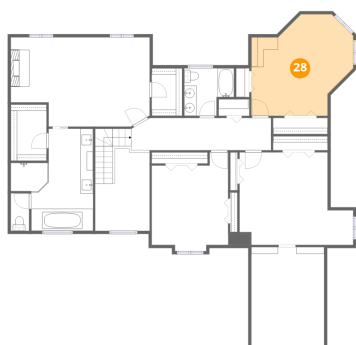

28 Floor 3 - Bedroom

Dimensions: 16'5" x 16'4"
Area: 217 sq. ft
Counted as living area: Yes

Heated: Yes
Finished: Yes
Enclosed: Yes
Contiguous: Yes
Permitted: Yes
Wet space: No
Addition: No
Conversion: No