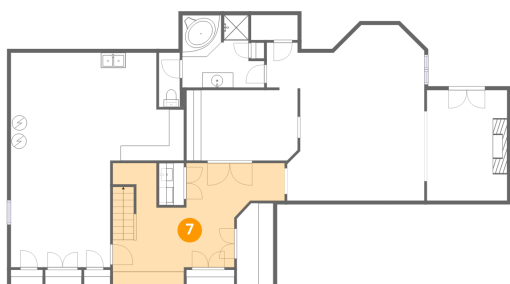

7 Floor 1 - Hall

Dimensions: 22'11" x 16'6"
Area: 260 sq. ft
Counted as living area: Yes

Heated: Yes
Finished: Yes
Enclosed: Yes
Contiguous: Yes
Permitted: Yes
Wet space: No
Addition: No
Conversion: No