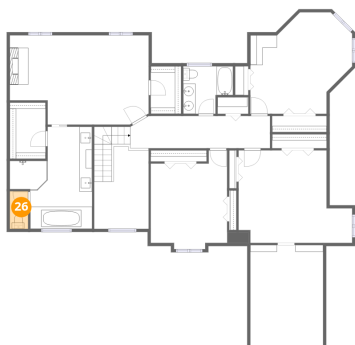

26 Floor 3 - Bath

Dimensions: 2'11" x 6'0"
Area: 18 sq. ft
Counted as living area: Yes

Heated: Yes
Finished: Yes
Enclosed: Yes
Contiguous: Yes
Permitted: Yes
Wet space: Yes
Addition: No
Conversion: No