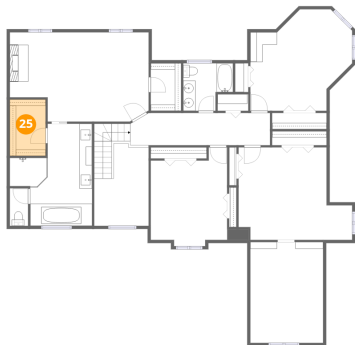

25 Floor 3 - W.I.C.

Dimensions: 5'9" x 9'1"
Area: 52 sq. ft
Counted as living area: Yes

Heated: Yes
Finished: Yes
Enclosed: Yes
Contiguous: Yes
Permitted: Yes
Wet space: No
Addition: No
Conversion: No