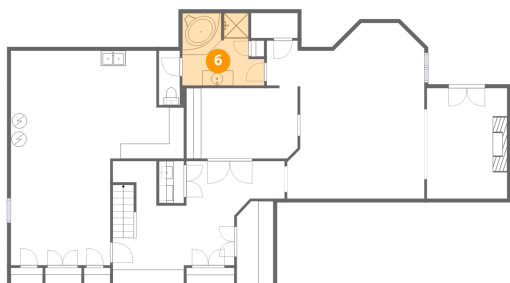

4n589 High Meadow Road, Wideview, St. Charles, Kane County, Illinois, United States, 60175

6 Floor 1 - Bath

Dimensions: 10'11" x 9'8"
Area: 92 sq. ft
Counted as living area: Yes

Heated: Yes
Finished: Yes
Enclosed: Yes
Contiguous: Yes
Permitted: Yes
Wet space: Yes
Addition: No
Conversion: No