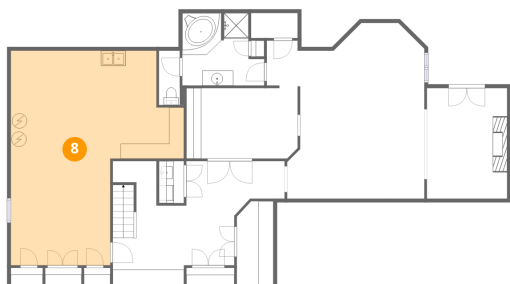

8 Floor 1 - Basement

Dimensions: 23'1" x 28'7"
Area: 494 sq. ft
Counted as living area: No

Heated: Yes
Finished: No
Enclosed: Yes
Contiguous: Yes
Permitted: Yes
Wet space: No
Addition: No
Conversion: No