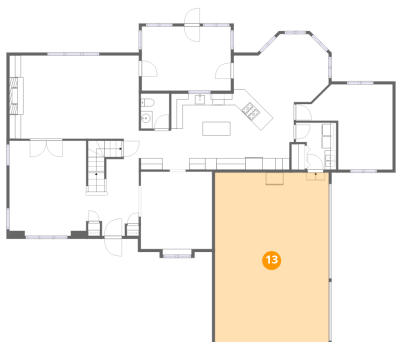

13 Floor 2 - Garage

Dimensions: 19'8" x 29'9"
Area: 587 sq. ft
Counted as living area: No

Heated: No
Finished: No
Enclosed: Yes
Contiguous: Yes
Permitted: Yes
Wet space: No
Addition: No
Conversion: No