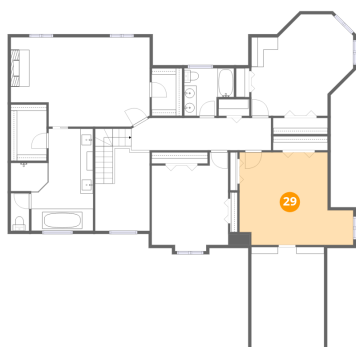

29 Floor 3 - Bedroom

Dimensions: 18'4" x 14'11"
Area: 231 sq. ft
Counted as living area: Yes

Heated: Yes
Finished: Yes
Enclosed: Yes
Contiguous: Yes
Permitted: Yes
Wet space: No
Addition: No
Conversion: No