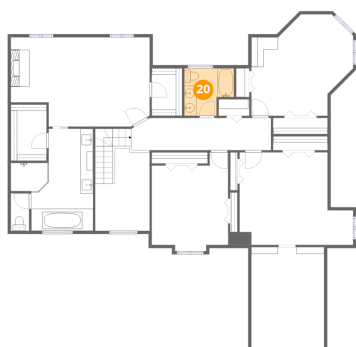

20 Floor 3 - Bath

Dimensions: 8'0" x 7'8"
Area: 53 sq. ft
Counted as living area: Yes

Heated: Yes
Finished: Yes
Enclosed: Yes
Contiguous: Yes
Permitted: Yes
Wet space: Yes
Addition: No
Conversion: No