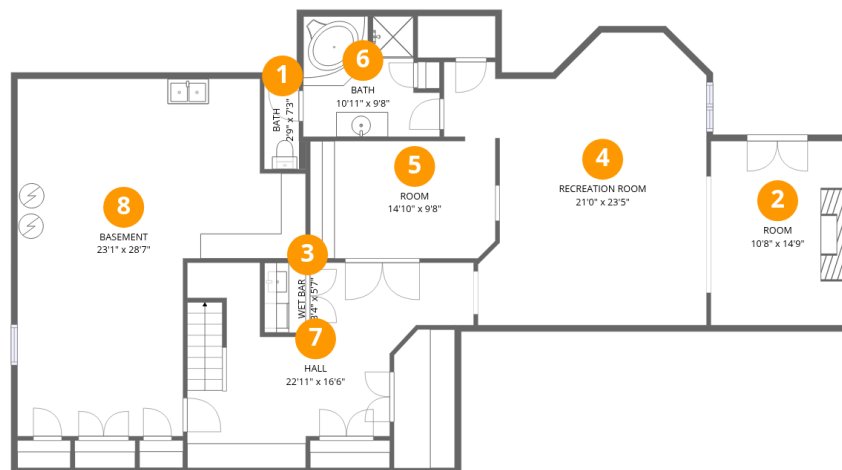

Home data report

4n589 High Meadow Road, Wideview, St. Charles, Kane County, Illinois, United States, 60175

Room dimensions

Floor 1 Below grade

Total:1271sqft

Excluded: 494sqft

#		Dimensions	sqft	Counted as living area
1	Bath	2'9" x 7'3"	21 sq. ft	Yes
2	Room	10'8" x 14'9"	158 sq. ft	Yes
3	Wet Bar	3'4" x 5'7"	19 sq. ft	Yes
4	Recreation Room	21'0" x 23'5"	396 sq. ft	Yes
5	Room	14'10" x 9'8"	141 sq. ft	Yes
6	Bath	10'11" x 9'8"	92 sq. ft	Yes
7	Hall	22'11" x 16'6"	260 sq. ft	Yes
8	Basement	23'1" x 28'7"	494 sq. ft	No