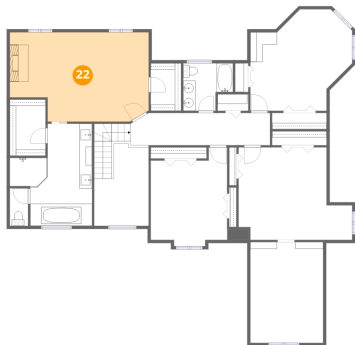

22 Floor 3 - Primary Bedroom

Dimensions: 22'5" x 14'4"
Area: 296 sq. ft
Counted as living area: Yes

Heated: Yes
Finished: Yes
Enclosed: Yes
Contiguous: Yes
Permitted: Yes
Wet space: No
Addition: No
Conversion: No