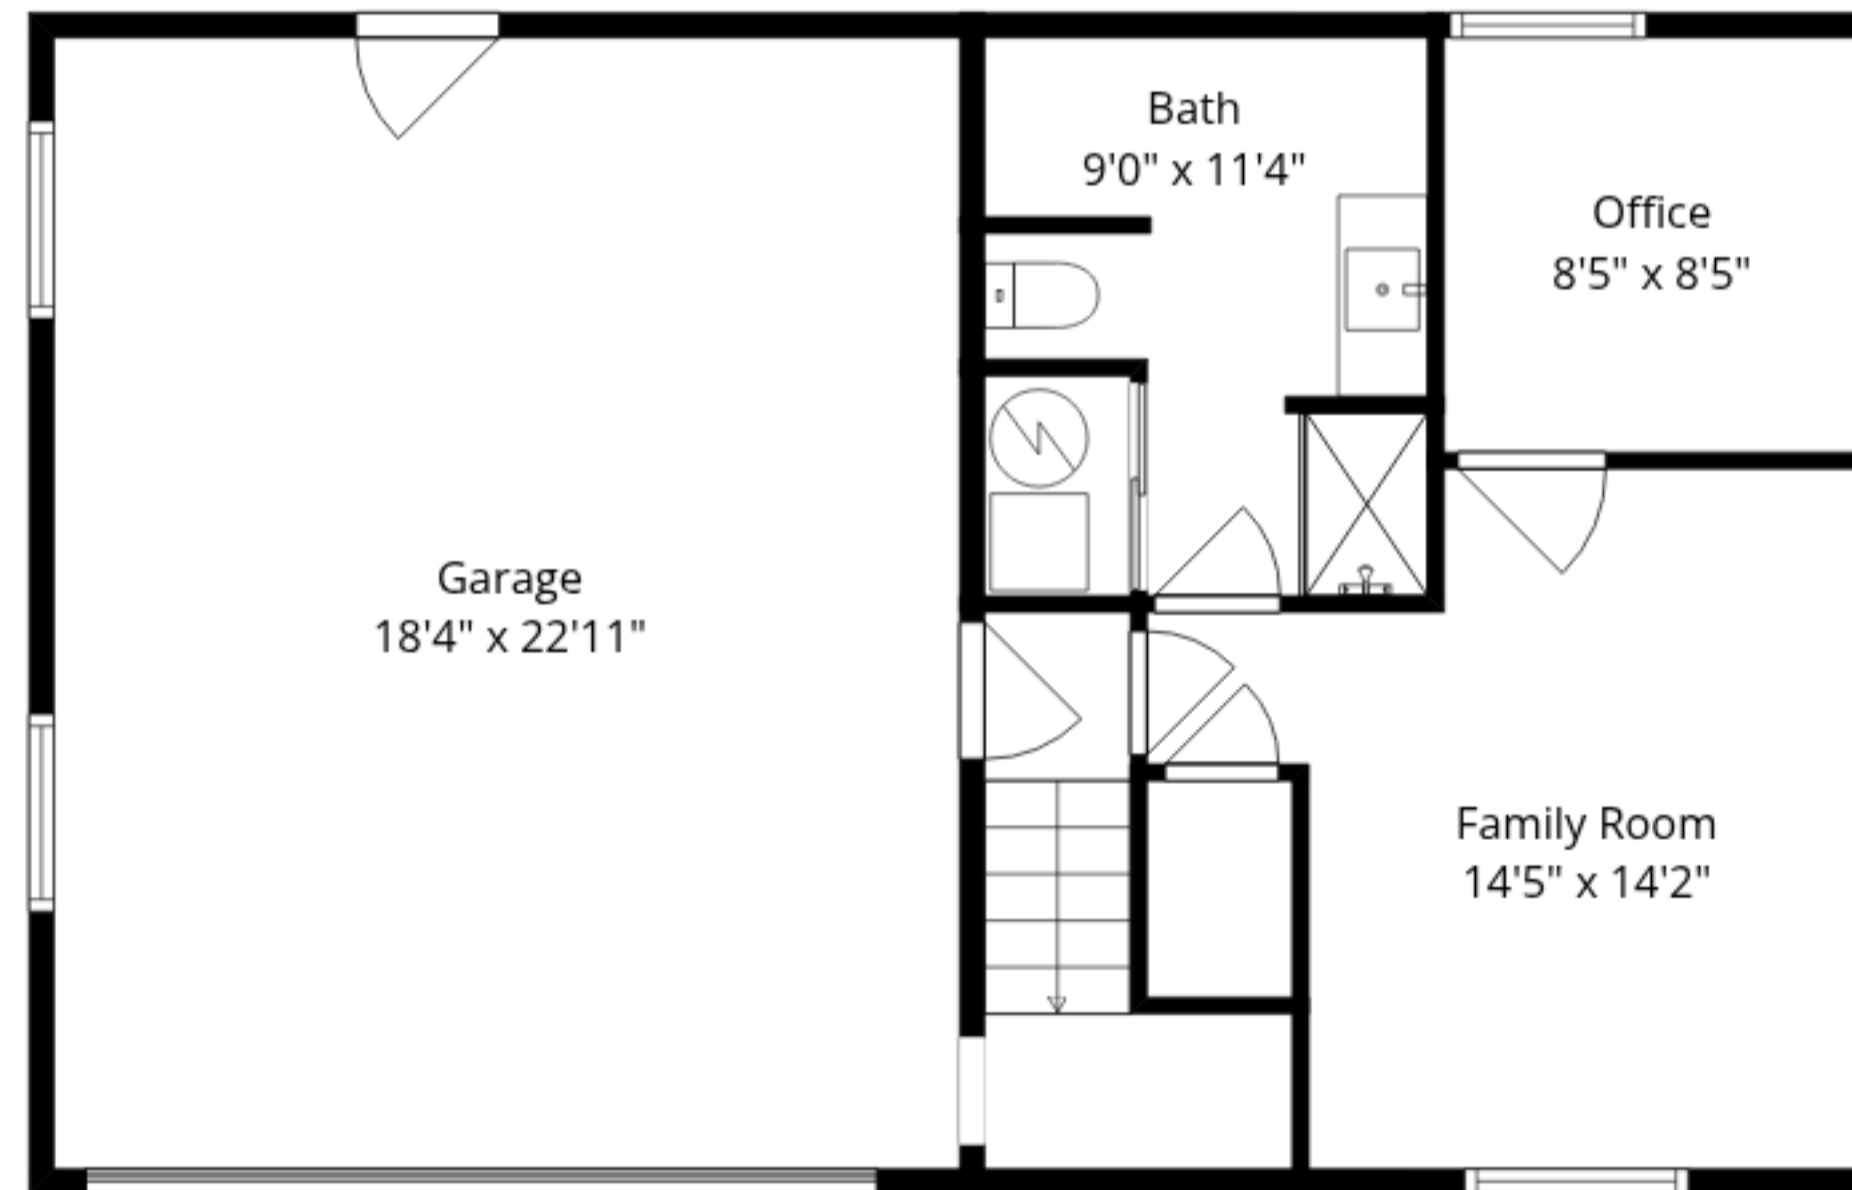

Main Floor

Lower Floor

Total GLA: 1410 sq. ft | Total: 1861 sq. ft
 Lower floor: 448 sq. ft (Excluded areas 451 sq. ft)
 Main floor: 962 sq. ft

Sizes And Dimensions Are Approximate. Actual May Vary.