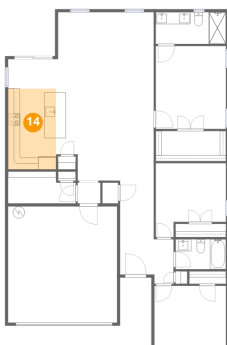

12 Floor 1 - Bath

Dimensions: 11'9" x 5'4"
Area: 62 sq. ft
Counted as living area: Yes

Heated: Yes
Finished: Yes
Enclosed: Yes
Contiguous: Yes
Permitted: Yes
Wet space: Yes
Addition: No
Conversion: No

13 Floor 1 - Laundry

Dimensions: 11'4" x 5'4"
Area: 60 sq. ft
Counted as living area: Yes

Heated: Yes
Finished: Yes
Enclosed: Yes
Contiguous: Yes
Permitted: Yes
Wet space: No
Addition: No
Conversion: No

14 Floor 1 - Kitchen