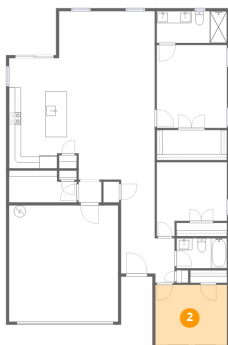

2 Floor 1 - Bedroom

Dimensions: 12'0" x 10'1"
Area: 120 sq. ft
Counted as living area: Yes

Heated: Yes
Finished: Yes
Enclosed: Yes
Contiguous: Yes
Permitted: Yes
Wet space: No
Addition: No
Conversion: No