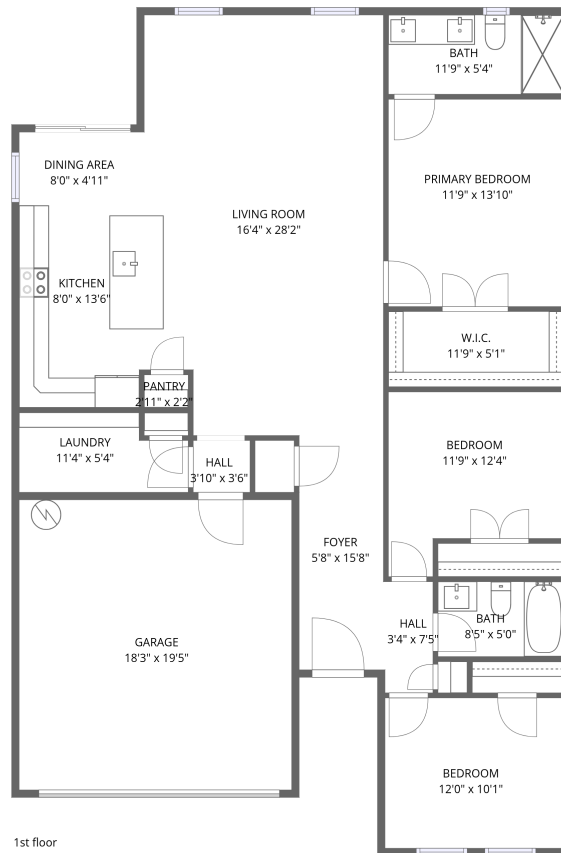

Home data report

6241 Freeport Drive, Spring Hill, Hernando County, Florida,
United States, 34608

Total Area: 1805 sq. ft

1st Floor: 1805 sq. ft

Excluded: Walls: 117 sq. ft

Property summary