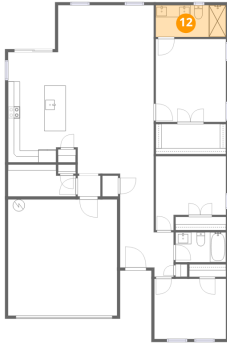

11 Floor 1 - W.I.C.

Dimensions: 11'9" x 5'1"
Area: 59 sq. ft
Counted as living area: Yes

Heated: Yes
Finished: Yes
Enclosed: Yes
Contiguous: Yes
Permitted: Yes
Wet space: No
Addition: No
Conversion: No

6241 Freeport Drive, Spring Hill, Hernando County, Florida,
United States, 34608

12 Floor 1 - Bath

Dimensions: 11'9" x 5'4"
Area: 62 sq. ft
Counted as living area: Yes

Heated: Yes
Finished: Yes
Enclosed: Yes
Contiguous: Yes
Permitted: Yes
Wet space: Yes
Addition: No
Conversion: No

13 Floor 1 - Laundry