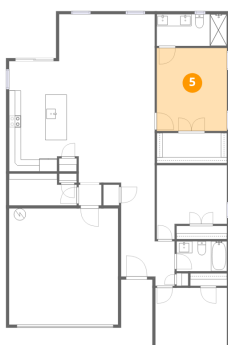

5 Floor 1 - Primary Bedroom

Dimensions: 11'9" x 13'10"
Area: 163 sq. ft
Counted as living area: Yes

Heated: Yes
Finished: Yes
Enclosed: Yes
Contiguous: Yes
Permitted: Yes
Wet space: No
Addition: No
Conversion: No