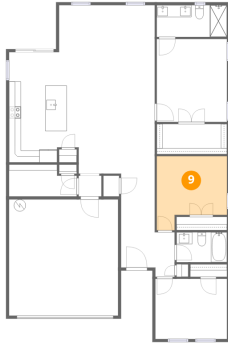

6241 Freeport Drive, Spring Hill, Hernando County, Florida,
United States, 34608

9 Floor 1 - Bedroom

Dimensions: 11'9" x 12'4"
Area: 145 sq. ft
Counted as living area: Yes

Heated: Yes
Finished: Yes
Enclosed: Yes
Contiguous: Yes
Permitted: Yes
Wet space: No
Addition: No
Conversion: No