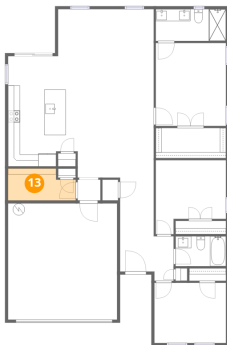

11 Floor 1 - W.I.C.

Dimensions: 11'9" x 5'1"
Area: 59 sq. ft
Counted as living area: Yes

Heated: Yes
Finished: Yes
Enclosed: Yes
Contiguous: Yes
Permitted: Yes
Wet space: No
Addition: No
Conversion: No

6241 Freeport Drive, Spring Hill, Hernando County, Florida,
United States, 34608

12 Floor 1 - Bath

Dimensions: 11'9" x 5'4"
Area: 62 sq. ft
Counted as living area: Yes

Heated: Yes
Finished: Yes
Enclosed: Yes
Contiguous: Yes
Permitted: Yes
Wet space: Yes
Addition: No
Conversion: No

13 Floor 1 - Laundry