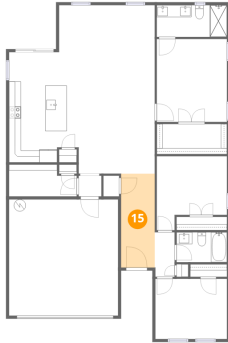

6241 Freeport Drive, Spring Hill, Hernando County, Florida,
United States, 34608

15 Floor 1 - Foyer

Dimensions: 5'8" x 15'8"
Area: 88 sq. ft
Counted as living area: Yes

Heated: Yes
Finished: Yes
Enclosed: Yes
Contiguous: Yes
Permitted: Yes
Wet space: No
Addition: No
Conversion: No