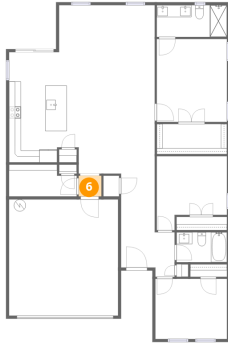

6241 Freeport Drive, Spring Hill, Hernando County, Florida,
United States, 34608

6 Floor 1 - Hall

Dimensions: 3'10" x 3'6"
Area: 13 sq. ft
Counted as living area: Yes

Heated: Yes
Finished: Yes
Enclosed: Yes
Contiguous: Yes
Permitted: Yes
Wet space: No
Addition: No
Conversion: No