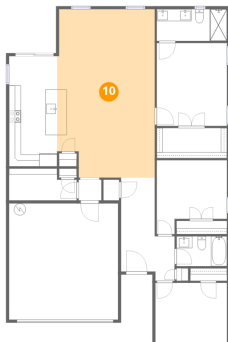

10 Floor 1 - Living Room

Dimensions: 16'4" x 28'2"
Area: 459 sq. ft
Counted as living area: Yes

Heated: Yes
Finished: Yes
Enclosed: Yes
Contiguous: Yes
Permitted: Yes
Wet space: No
Addition: No
Conversion: No