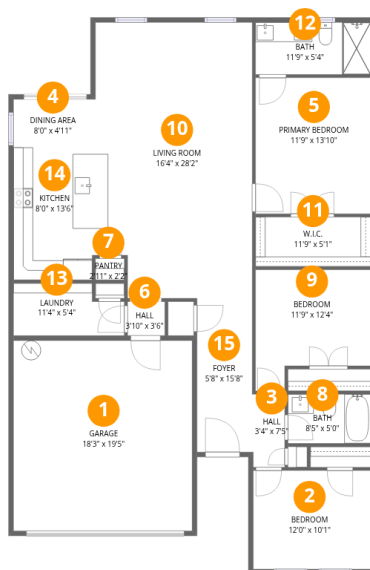

Home data report

6241 Freeport Drive, Spring Hill, Hernando County, Florida, United States, 34608

Room dimensions

Floor 1

Total:1805sqft Excluded: 0sqft

#		Dimensions	sqft	Counted as living area
1	Garage	18'3" x 19'5"	353 sq. ft	Yes
2	Bedroom	12'0" x 10'1"	120 sq. ft	Yes
3	Hall	3'4" x 7'5"	25 sq. ft	Yes
4	Dining Area	8'0" x 4'11"	39 sq. ft	Yes
5	Primary Bedroom	11'9" x 13'10"	163 sq. ft	Yes
6	Hall	3'10" x 3'6"	13 sq. ft	Yes
7	Pantry	2'11" x 2'2"	6 sq. ft	Yes
8	Bath	8'5" x 5'0"	42 sq. ft	Yes
9	Bedroom	11'9" x 12'4"	145 sq. ft	Yes
10	Living Room	16'4" x 28'2"	459 sq. ft	Yes
11	W.I.C.	11'9" x 5'1"	59 sq. ft	Yes