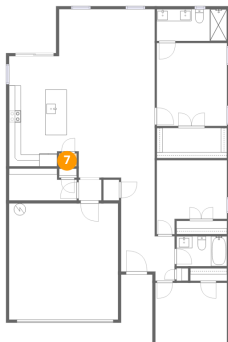

6241 Freeport Drive, Spring Hill, Hernando County, Florida,
United States, 34608

6 Floor 1 - Hall

Dimensions: 3'10" x 3'6"
Area: 13 sq. ft
Counted as living area: Yes

Heated: Yes
Finished: Yes
Enclosed: Yes
Contiguous: Yes
Permitted: Yes
Wet space: No
Addition: No
Conversion: No

7 Floor 1 - Pantry

Dimensions: 2'11" x 2'2"
Area: 6 sq. ft
Counted as living area: Yes

Heated: Yes
Finished: Yes
Enclosed: Yes
Contiguous: Yes
Permitted: Yes
Wet space: No
Addition: No
Conversion: No

8 Floor 1 - Bath