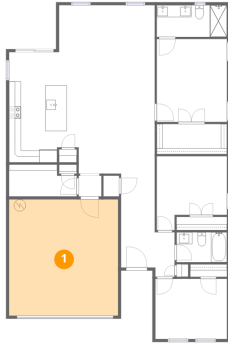

6241 Freeport Drive, Spring Hill, Hernando County, Florida,
United States, 34608

1 Floor 1 - Garage

Dimensions: 18'3" x 19'5"
Area: 353 sq. ft
Counted as living area: No

Heated: No
Finished: Yes
Enclosed: Yes
Contiguous: Yes
Permitted: Yes
Wet space: No
Addition: No
Conversion: No