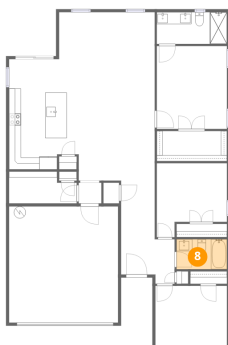

6241 Freeport Drive, Spring Hill, Hernando County, Florida,
United States, 34608

6 Floor 1 - Hall

Dimensions: 3'10" x 3'6"
Area: 13 sq. ft
Counted as living area: Yes

Heated: Yes
Finished: Yes
Enclosed: Yes
Contiguous: Yes
Permitted: Yes
Wet space: No
Addition: No
Conversion: No

7 Floor 1 - Pantry

Dimensions: 2'11" x 2'2"
Area: 6 sq. ft
Counted as living area: Yes

Heated: Yes
Finished: Yes
Enclosed: Yes
Contiguous: Yes
Permitted: Yes
Wet space: No
Addition: No
Conversion: No

8 Floor 1 - Bath