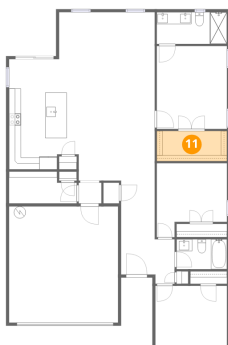

11 Floor 1 - W.I.C.

Dimensions: 11'9" x 5'1"
Area: 59 sq. ft
Counted as living area: Yes

Heated: Yes
Finished: Yes
Enclosed: Yes
Contiguous: Yes
Permitted: Yes
Wet space: No
Addition: No
Conversion: No