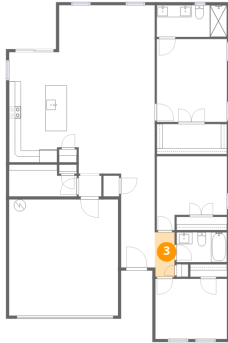

6241 Freeport Drive, Spring Hill, Hernando County, Florida,
United States, 34608

3 Floor 1 - Hall

Dimensions: 3'4" x 7'5"
Area: 25 sq. ft
Counted as living area: Yes

Heated: Yes
Finished: Yes
Enclosed: Yes
Contiguous: Yes
Permitted: Yes
Wet space: No
Addition: No
Conversion: No