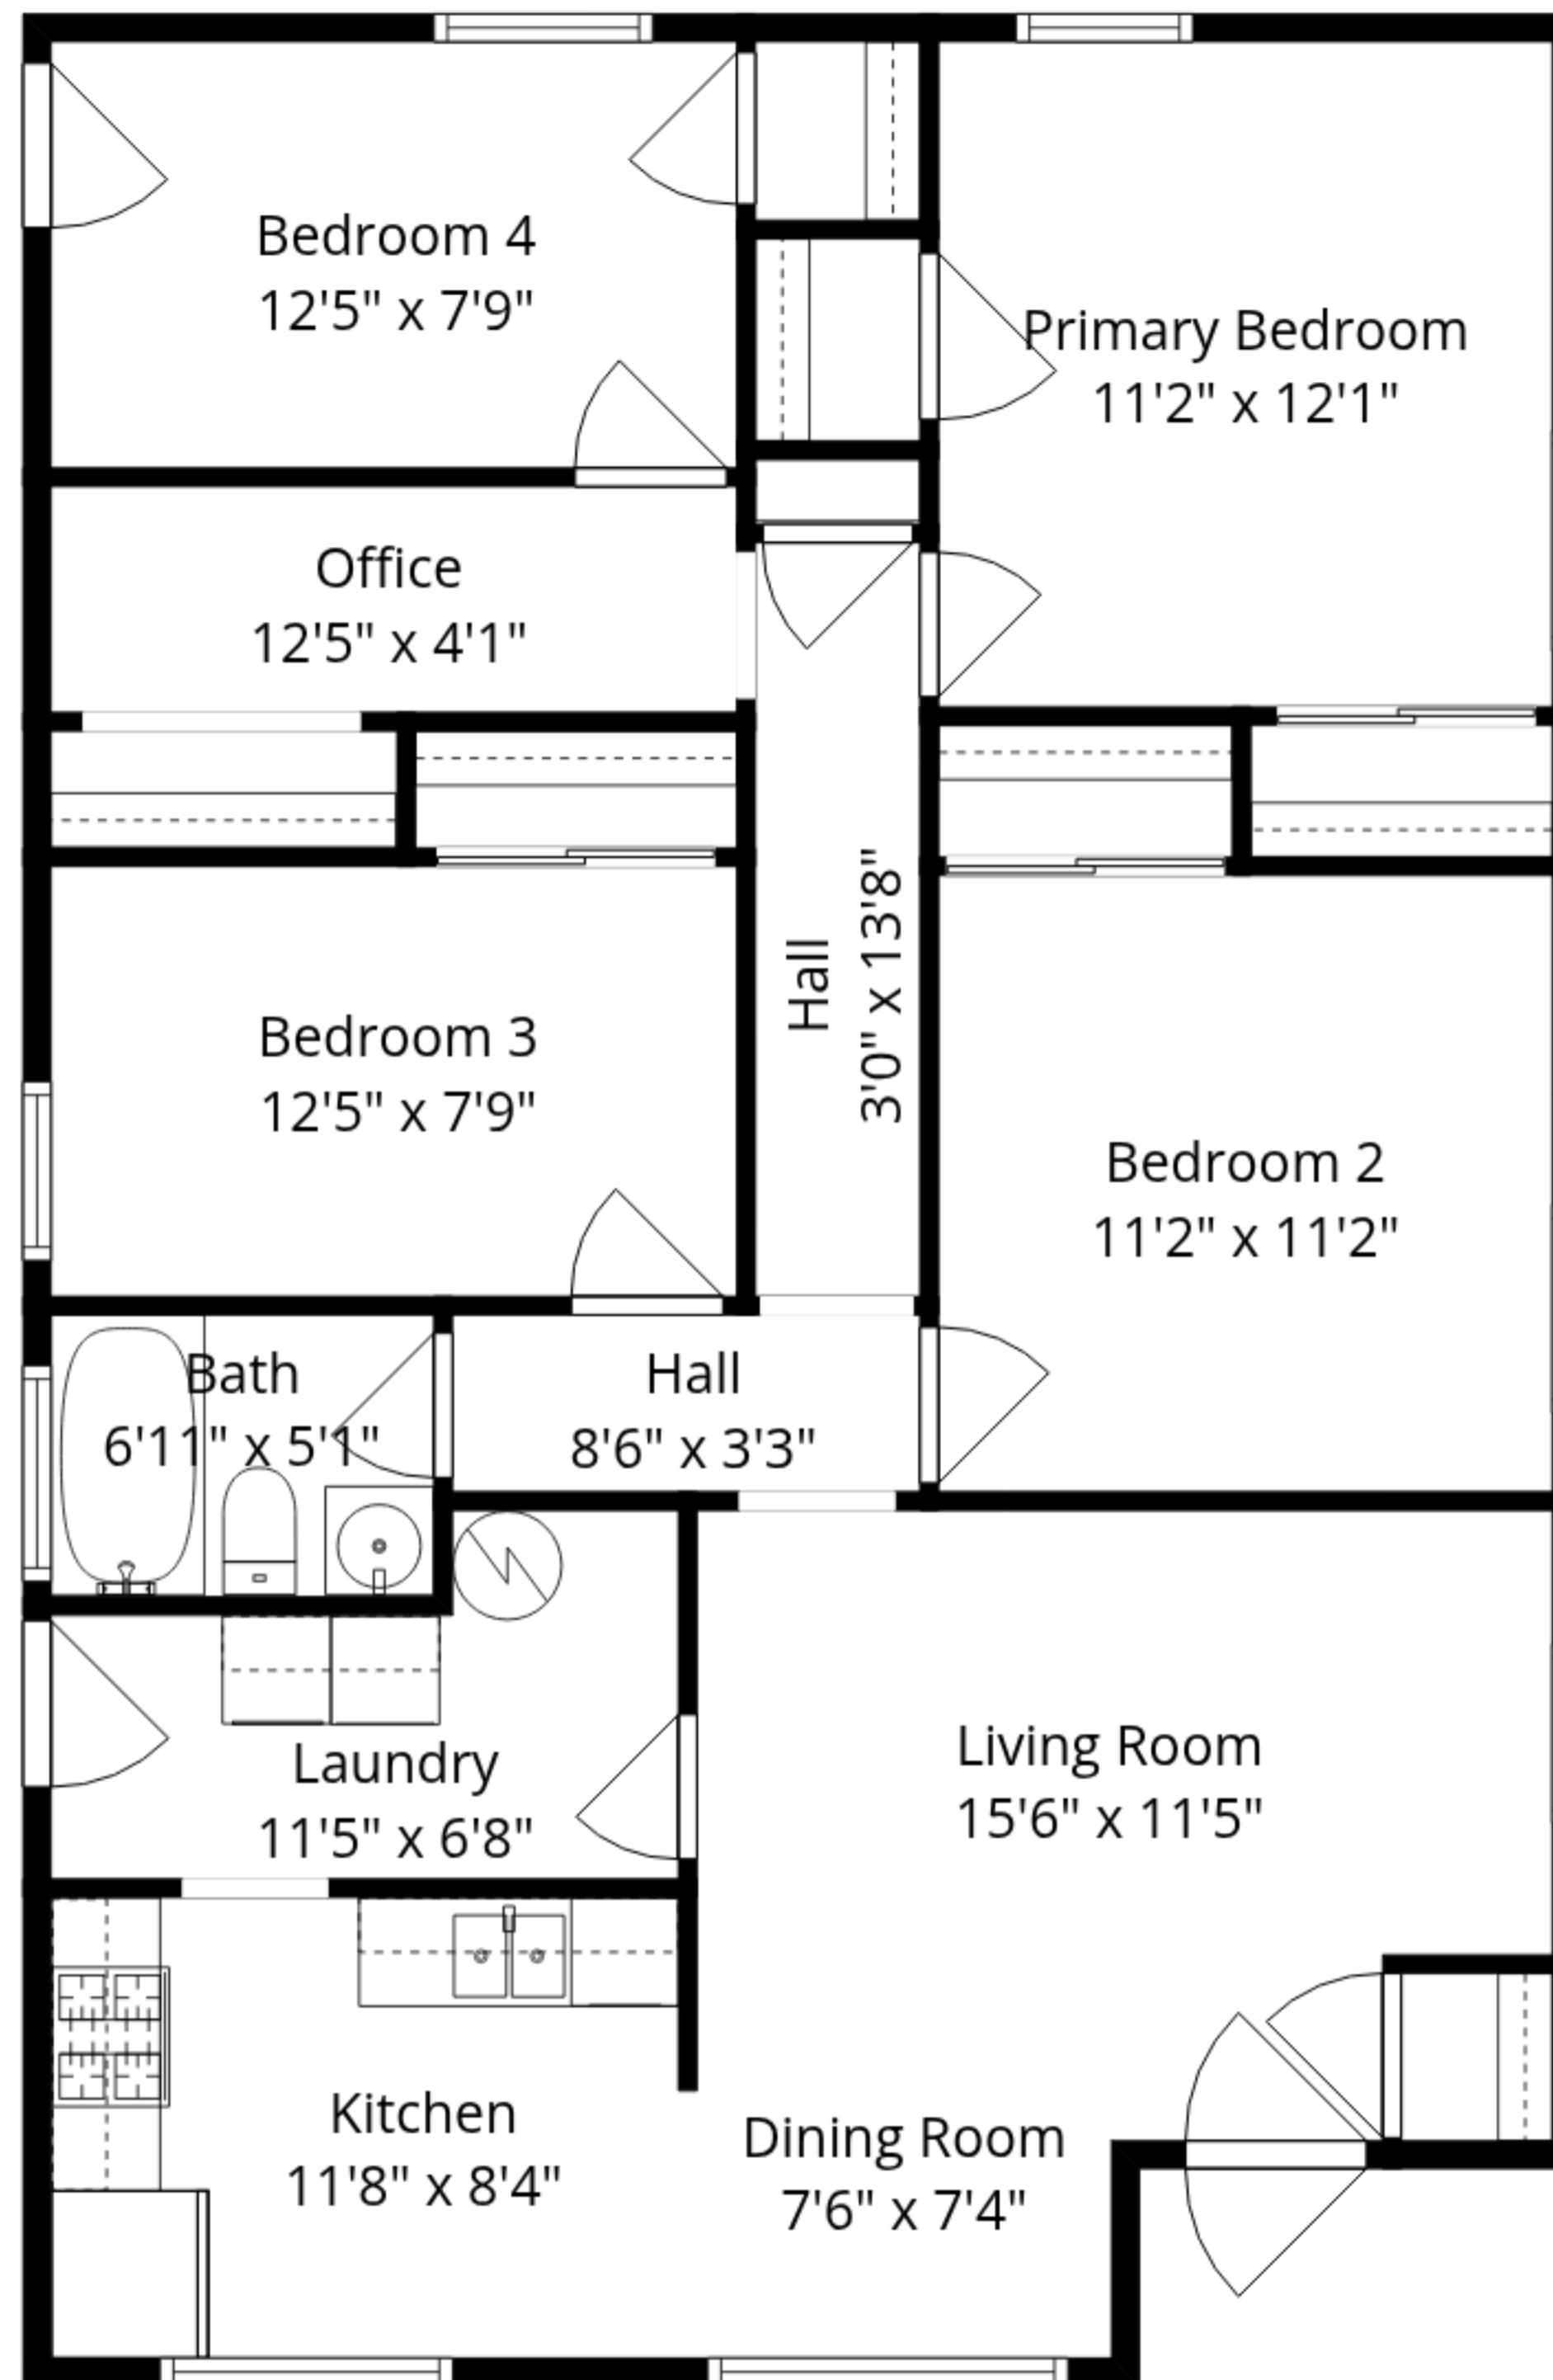

Total GLA: 1184 sq. ft | Total: 1184 sq. ft
 Main floor: 1184 sq. ft

Sizes And Dimensions Are Approximate. Actual May Vary.

Total GLA: 1184 sq. ft | Total: 1184 sq. ft
Main floor: 1184 sq. ft

Sizes And Dimensions Are Approximate. Actual May Vary.