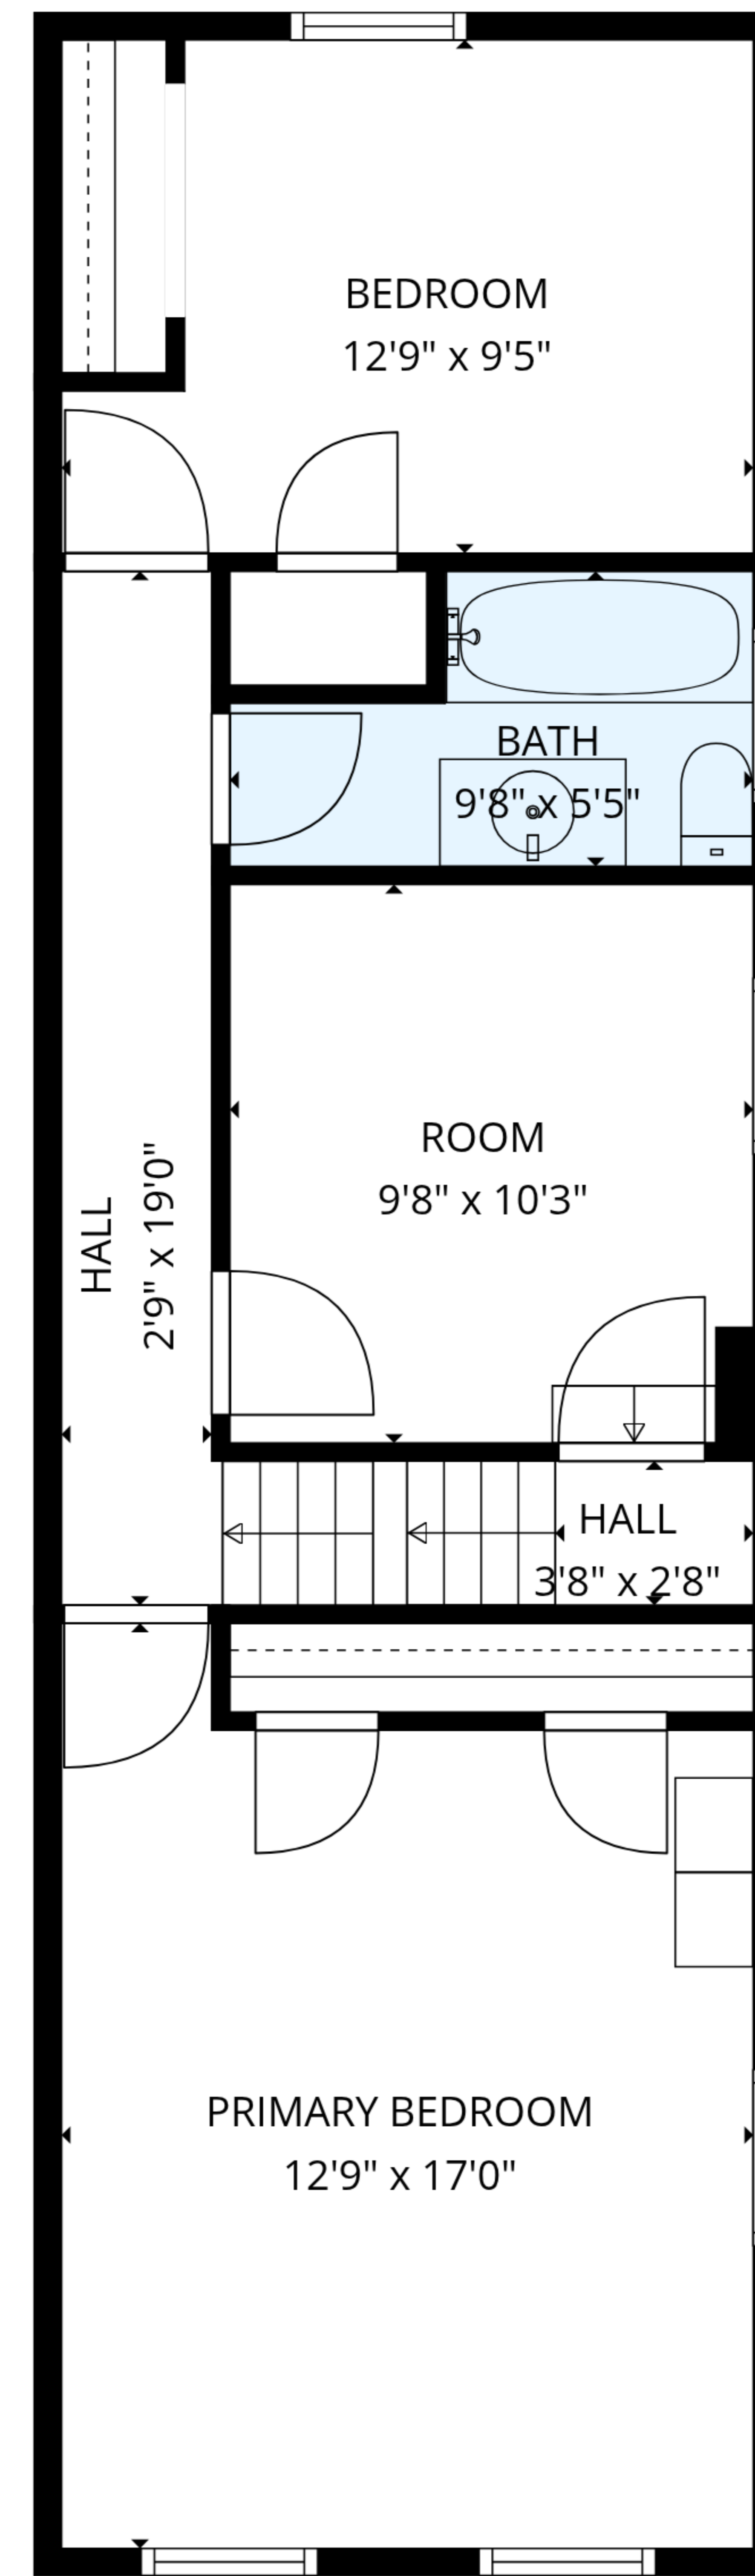

Basement

1st floor

2nd floor

TOTAL: 1382 sq. ft

Basement: 6 sq. ft, 1st floor: 568 sq. ft, 2nd floor: 587 sq. ft, 3rd floor: 221 sq. ft
EXCLUDED AREAS: BASEMENT: 581 sq. ft, LOW CEILING: 19 sq. ft, WALLS: 220 sq. ft