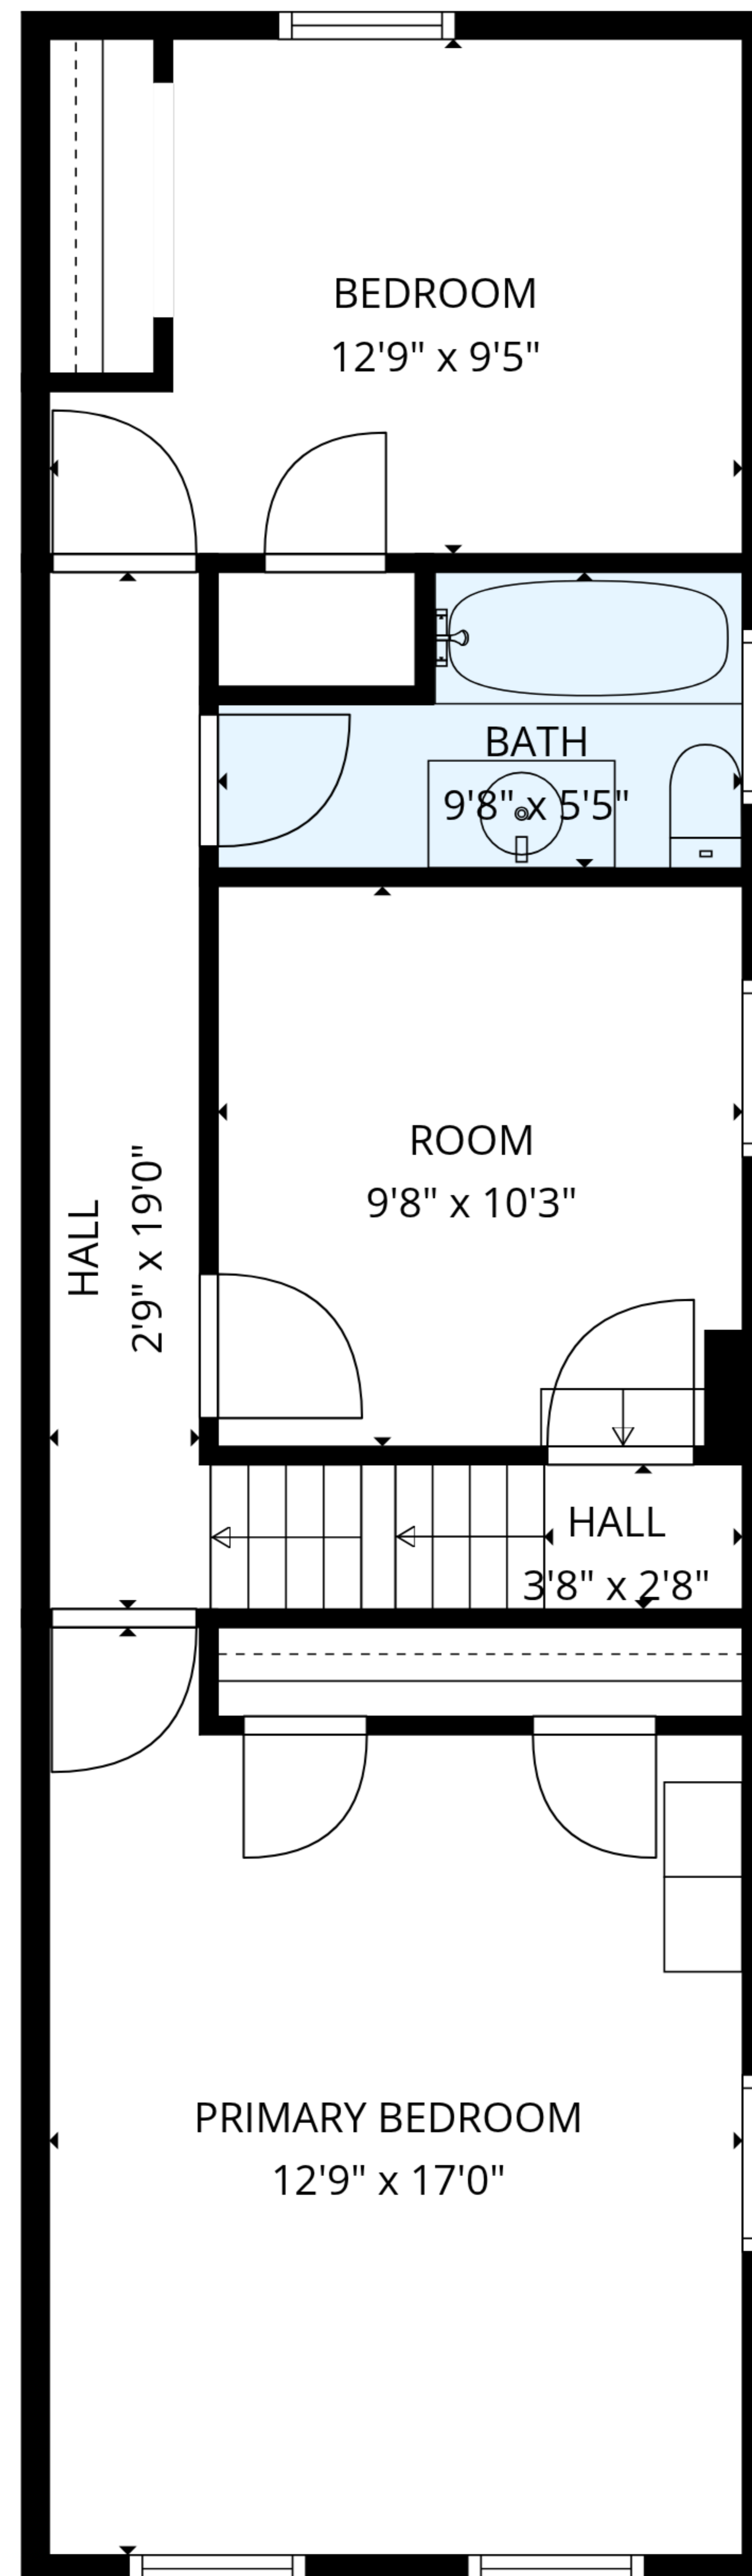

**TOTAL: 1382 sq. ft**

Basement: 6 sq. ft, 1st floor: 568 sq. ft, 2nd floor: 587 sq. ft, 3rd floor: 221 sq. ft  
 EXCLUDED AREAS: BASEMENT: 581 sq. ft, LOW CEILING: 19 sq. ft, WALLS: 220 sq. ft

MEASUREMENTS ARE DEEMED RELIABLE BUT ARE NOT GUARANTEED.