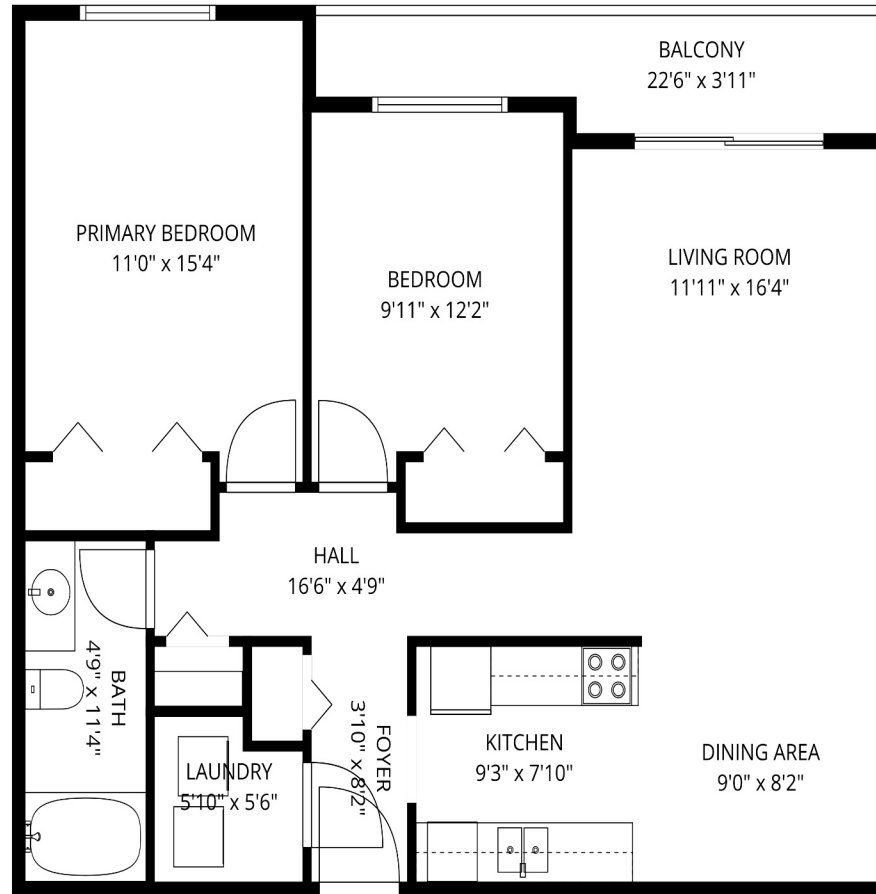

# Floor Plan

Estimated Area:  
Main Floor: 913 sq. ft  
**Total: 913 Sq. Ft**

45598 McIntosh Dr  
Chilliwack, BC V2P 7J3

**Robert Ackland**

Cell: 6048454541  
Office: 604-393-7880  
Email: robert@selectrealestate.ca