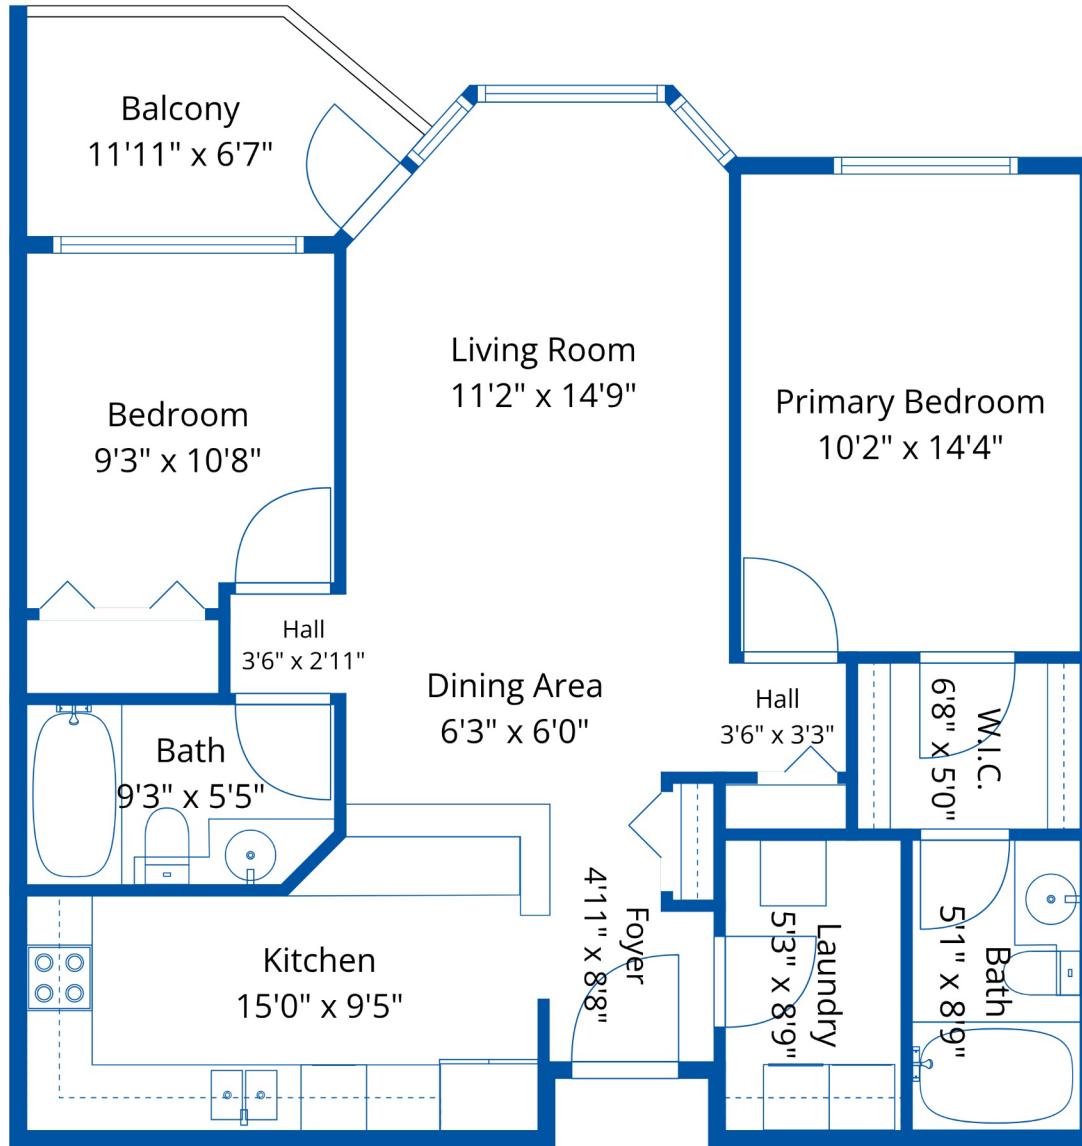

**THE WIEBE TEAM**  
RE/MAX TRUEPEAK REALTY

231-33173 Old Yale Rd

Paul Wiebe  
6043081518  
paulwieberealtor@gmail.com

**Estimated Areas:**  
Main Floor: 907 sq. ft  
**Total: 907 Sq. Ft**

Measurements and plans provided by:  
**SPOTLIGHT MEDIA**

E&O Insured. For advertising purposes only. Not intended for architectural or construction use. Floorplan and measurements are approximate within +/- 2% tolerance.