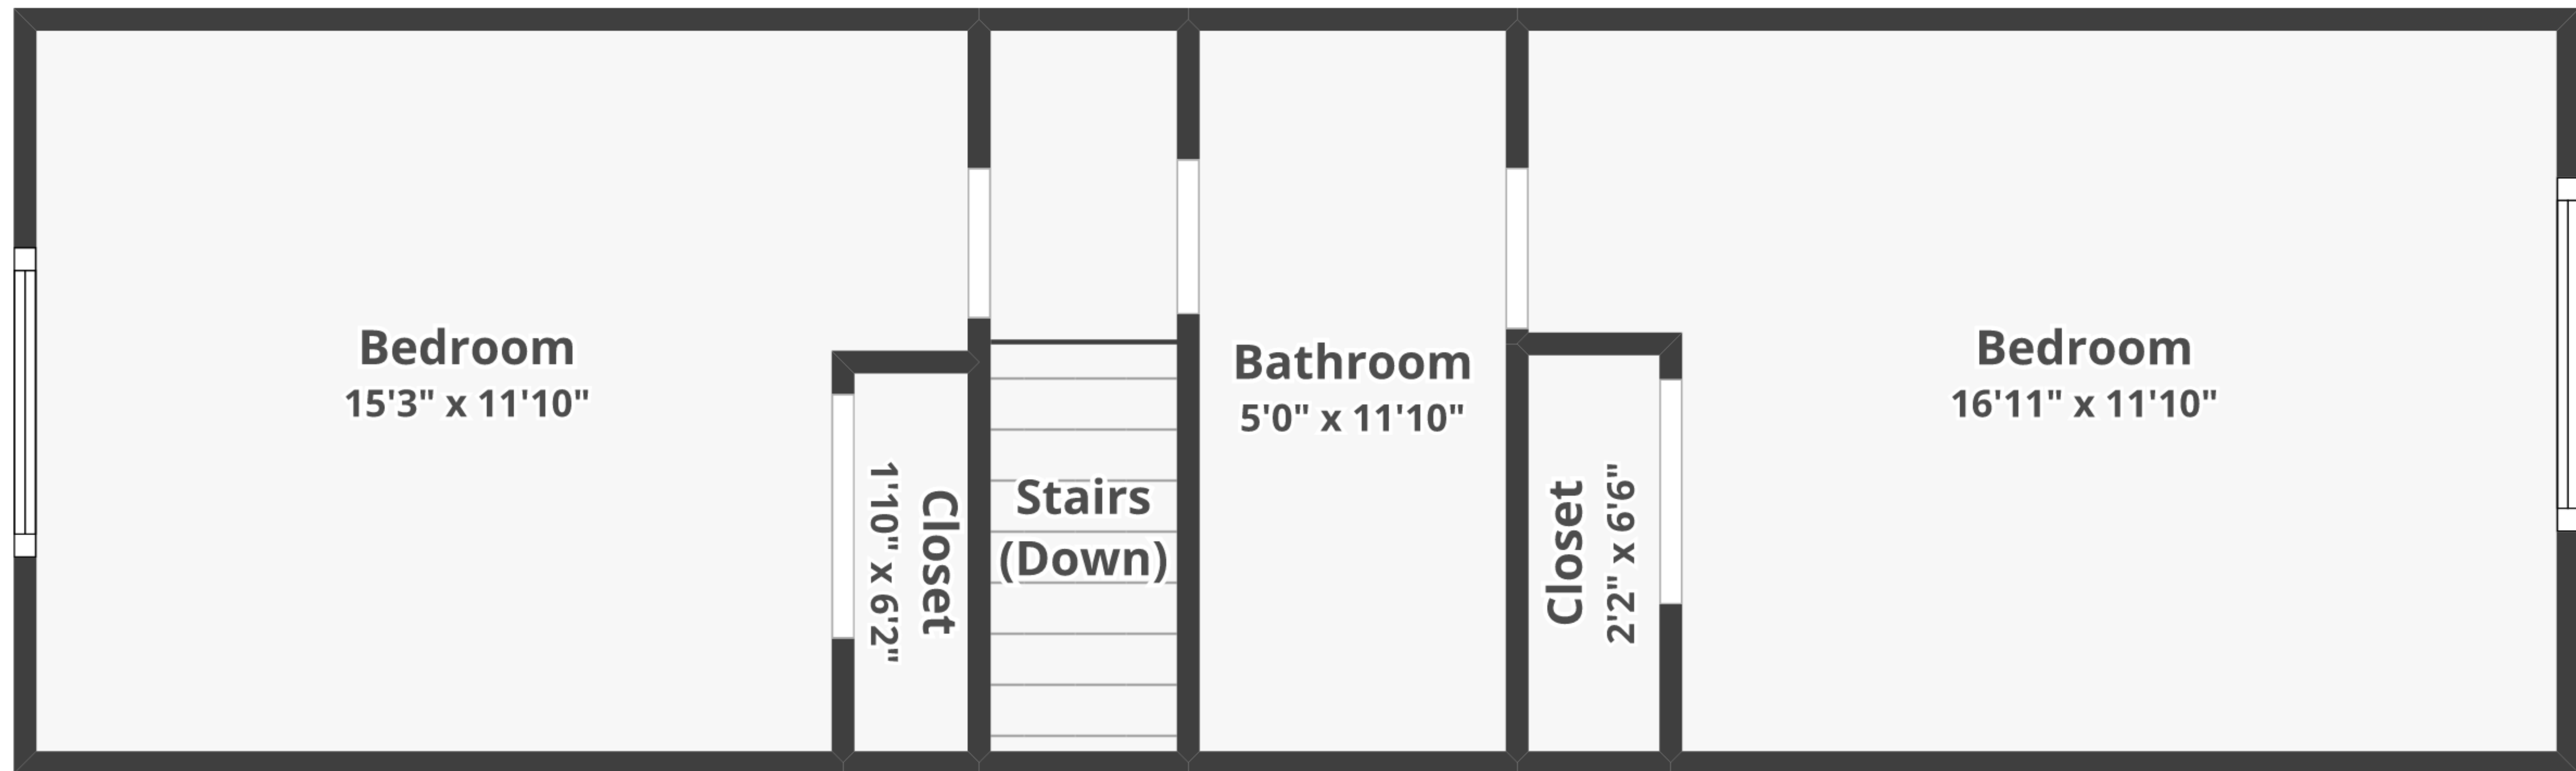

**25 Frederick Ave, Denver, PA 17517**

Total finished area: ~1,972.91 sq. ft.

Total unfinished area: ~8.99 sq. ft.

**Floor 2**

Finished area: ~468.94 sq. ft.

Unfinished area: ~0 sq. ft.