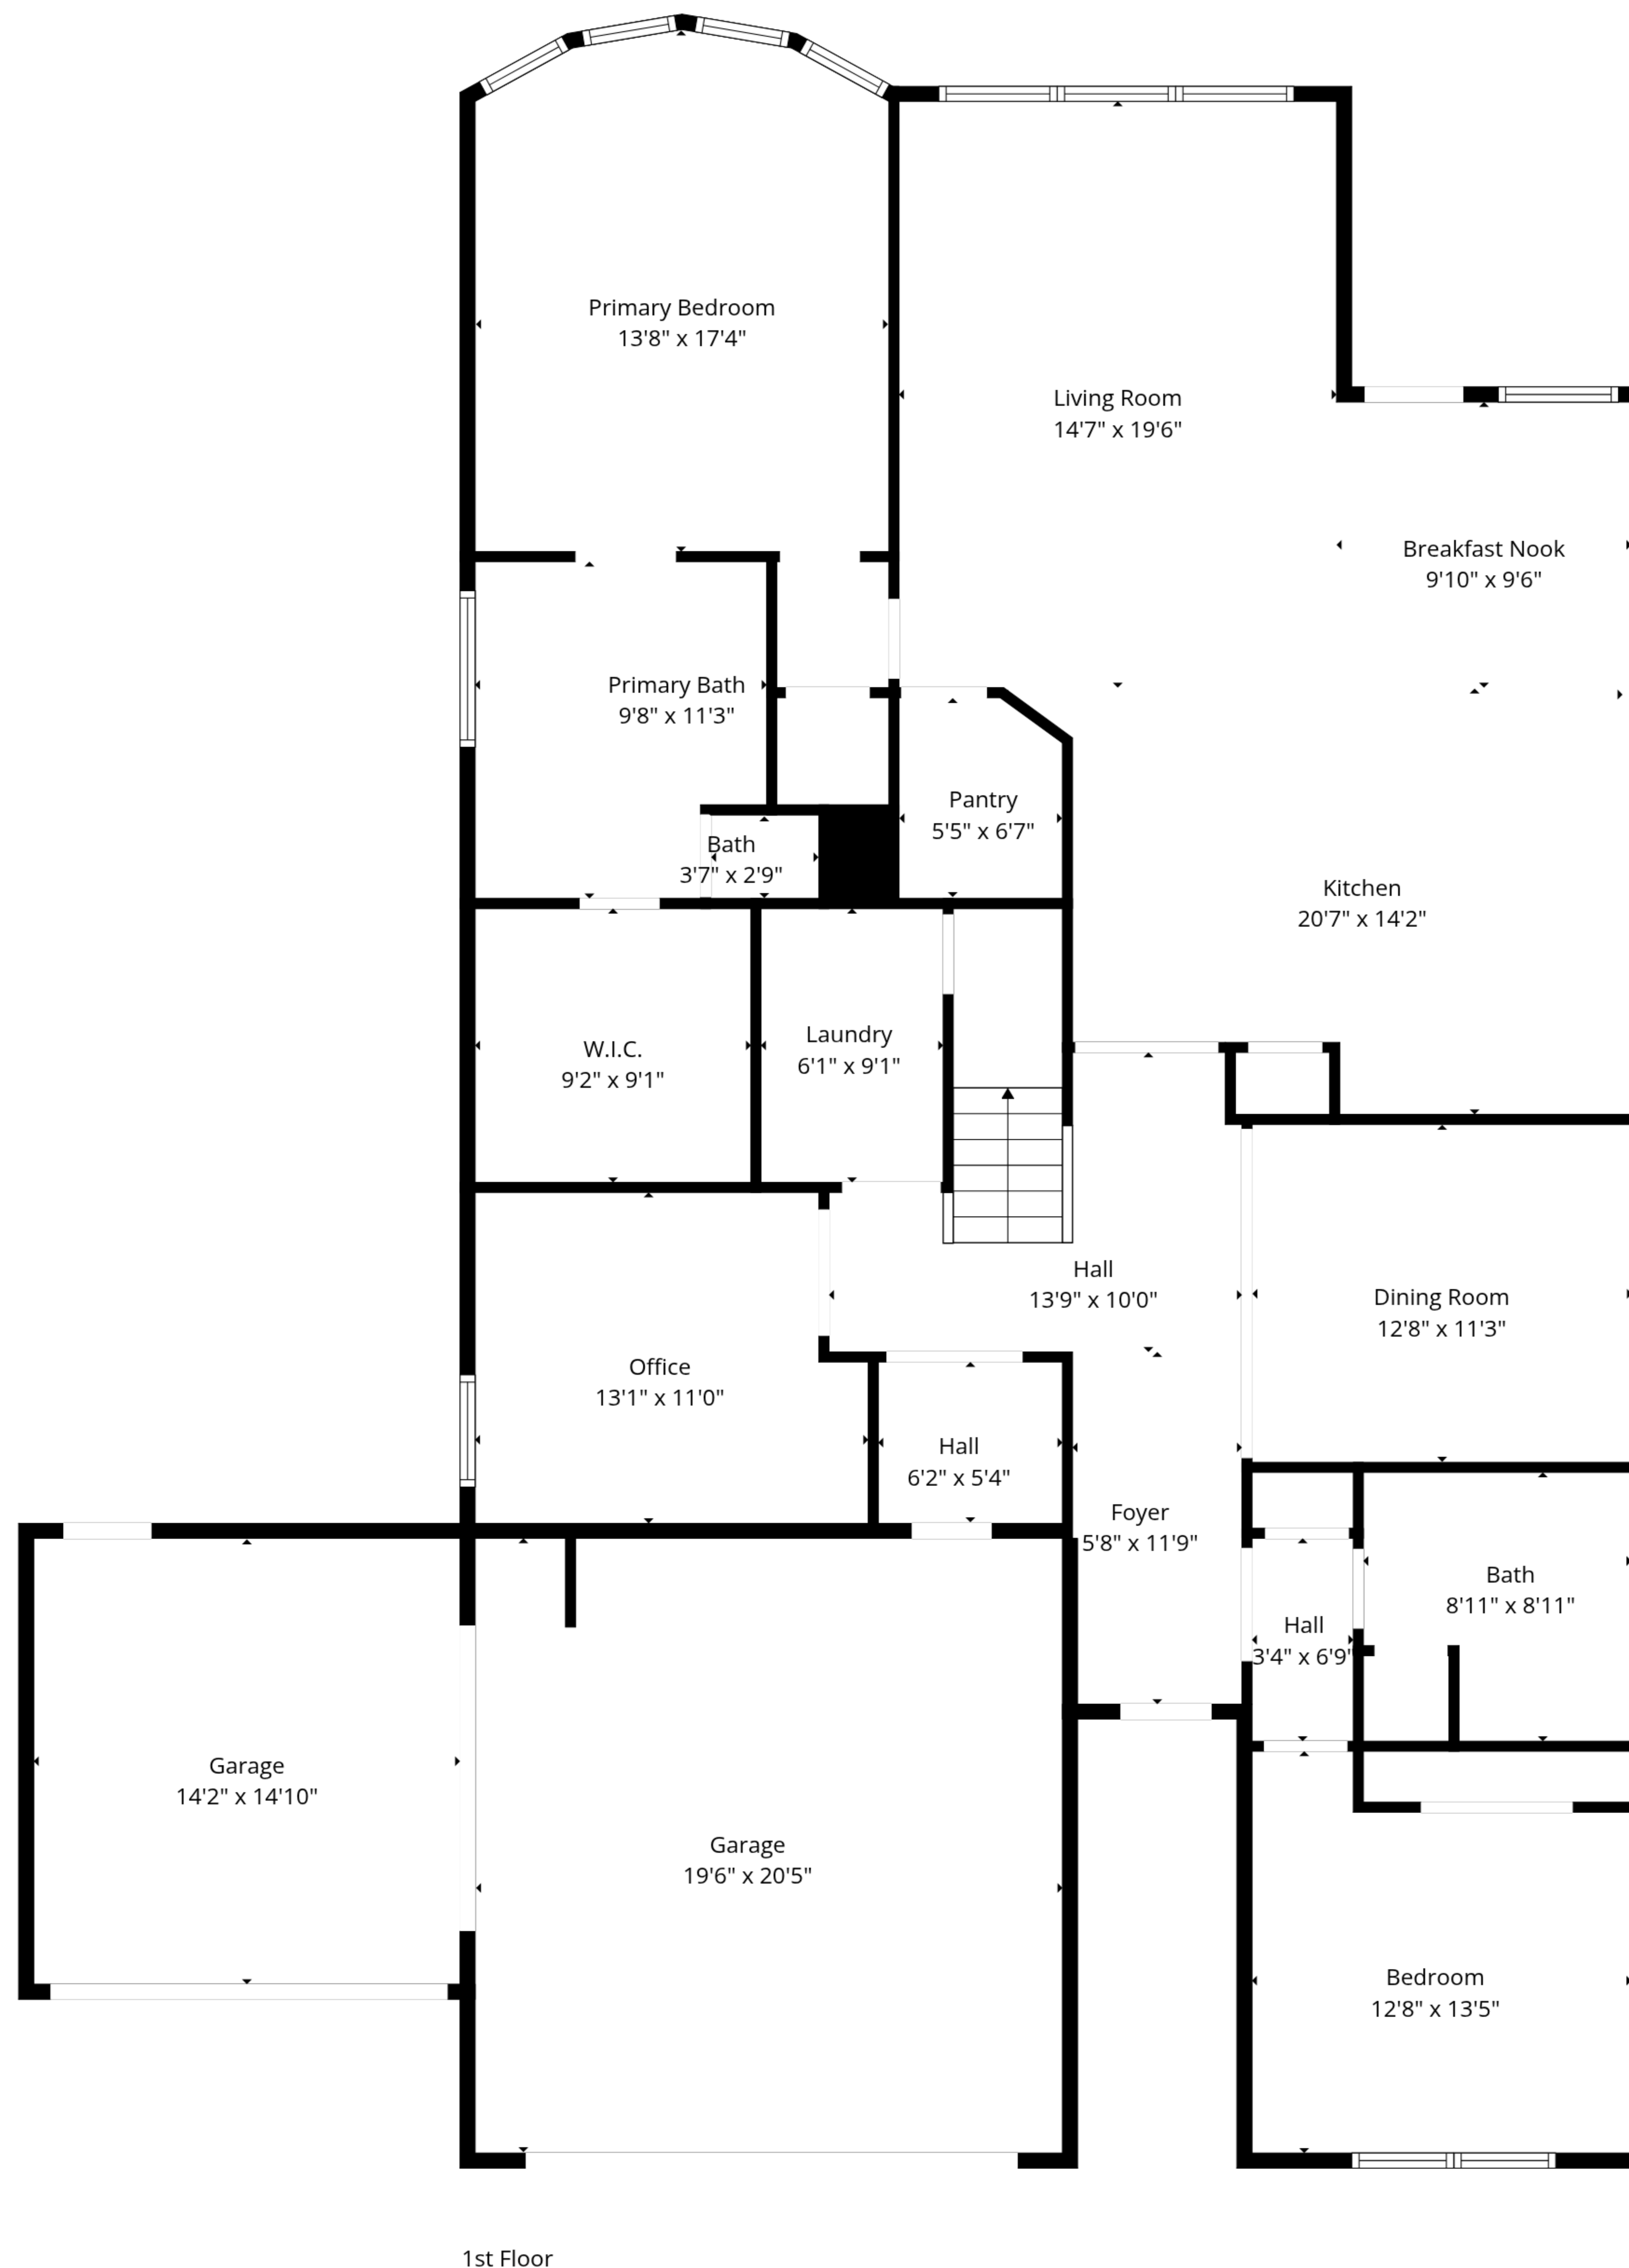

Total: 2676 sq. ft

1st Floor: 2044 sq. Ft, 2nd Floor: 632 sq. ft

Excluded Areas: Garage: 610 sq. Ft, Open To Below: 44 sq. Ft, Walls: 220 sq. ft

Measurements Deemed Reliable But Not Guarenteed.

Total: 2676 sq. ft

1st Floor: 2044 sq. Ft, 2nd Floor: 632 sq. ft

Excluded Areas: Garage: 610 sq. Ft, Open To Below: 44 sq. Ft, Walls: 220 sq. ft

Measurements Deemed Reliable But Not Guaranteed.

1st Floor

2nd Floor

Total: 2676 sq. ft
 1st Floor: 2044 sq. Ft, 2nd Floor: 632 sq. ft
 Excluded Areas: Garage: 610 sq. Ft, Open To Below: 44 sq. Ft, Walls: 220 sq. ft