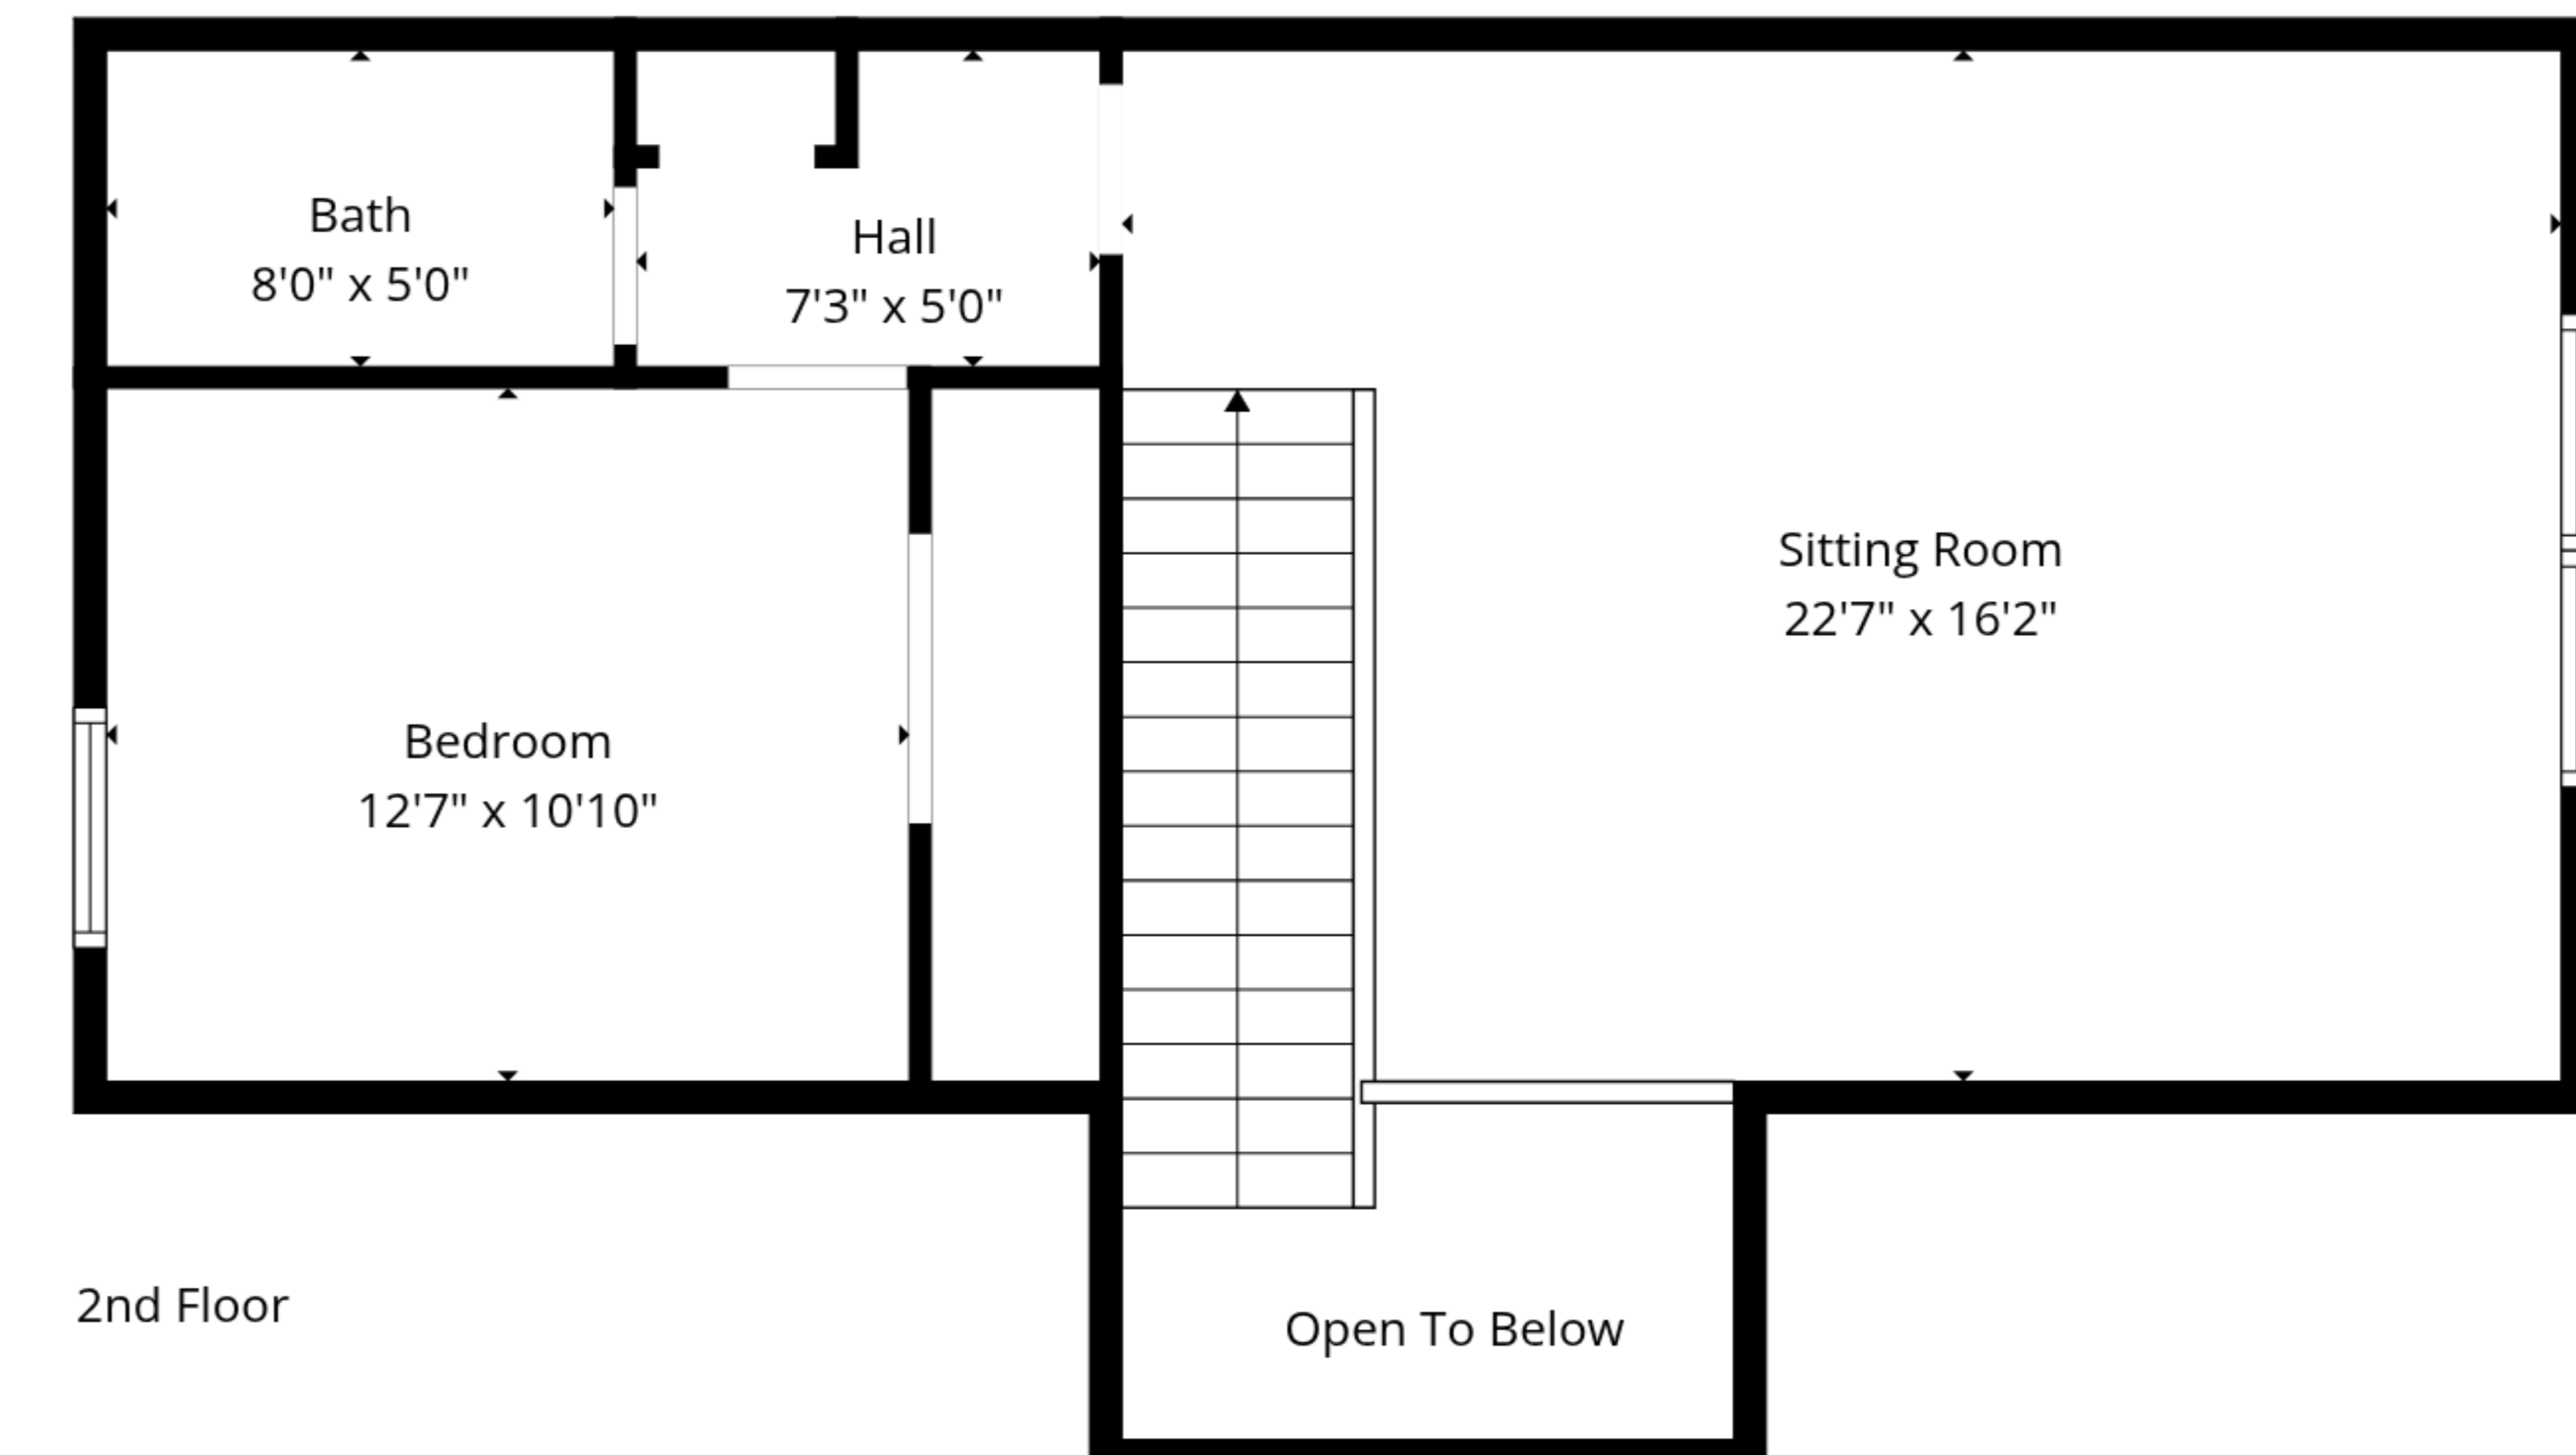

Total: 2676 sq. ft

1st Floor: 2044 sq. Ft, 2nd Floor: 632 sq. ft

Excluded Areas: Garage: 610 sq. Ft, Open To Below: 44 sq. Ft, Walls: 220 sq. ft

Measurements Deemed Reliable But Not Guarenteed.

Total: 2676 sq. ft

1st Floor: 2044 sq. Ft, 2nd Floor: 632 sq. ft

Excluded Areas: Garage: 610 sq. Ft, Open To Below: 44 sq. Ft, Walls: 220 sq. ft

Measurements Deemed Reliable But Not Guaranteed.

1st Floor

2nd Floor

Total: 2676 sq. ft
 1st Floor: 2044 sq. Ft, 2nd Floor: 632 sq. ft
 Excluded Areas: Garage: 610 sq. Ft, Open To Below: 44 sq. Ft, Walls: 220 sq. ft