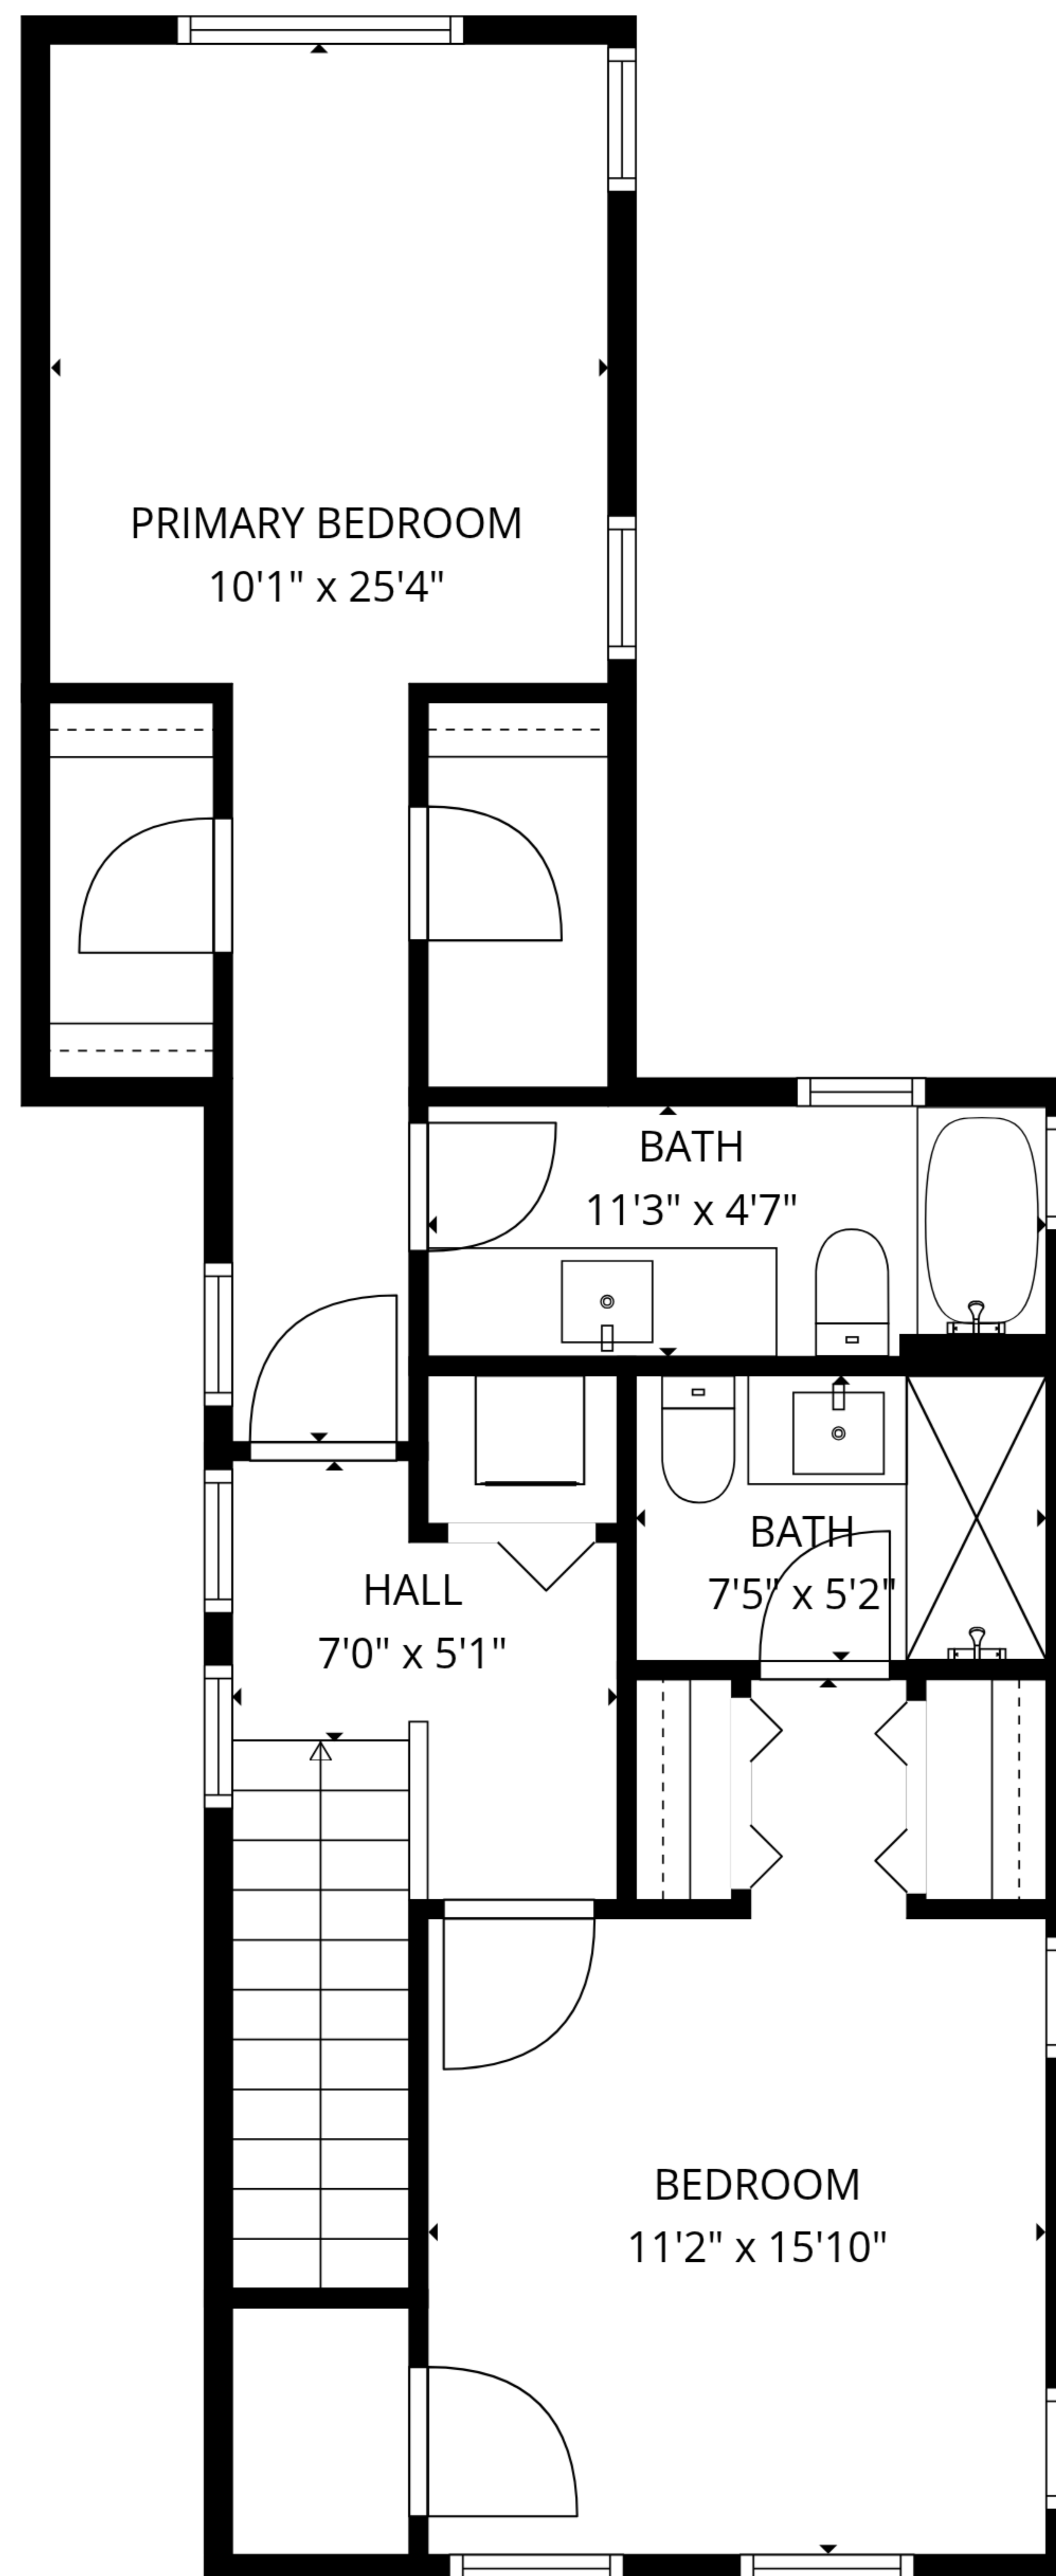

TOTAL: 1159 sq. ft
1st floor: 578 sq. ft, 2nd floor: 581 sq. ft
EXCLUDED AREAS: WALLS: 133 sq. ft

SIZES AND DIMENSIONS ARE APPROXIMATE, ACTUAL MAY VARY.

TOTAL: 1159 sq. ft
1st floor: 578 sq. ft, 2nd floor: 581 sq. ft
EXCLUDED AREAS: WALLS: 133 sq. ft

SIZES AND DIMENSIONS ARE APPROXIMATE, ACTUAL MAY VARY.

1st floor

2nd floor

TOTAL: 1159 sq. ft
 1st floor: 578 sq. ft, 2nd floor: 581 sq. ft
 EXCLUDED AREAS: WALLS: 133 sq. ft

SIZES AND DIMENSIONS ARE APPROXIMATE, ACTUAL MAY VARY.