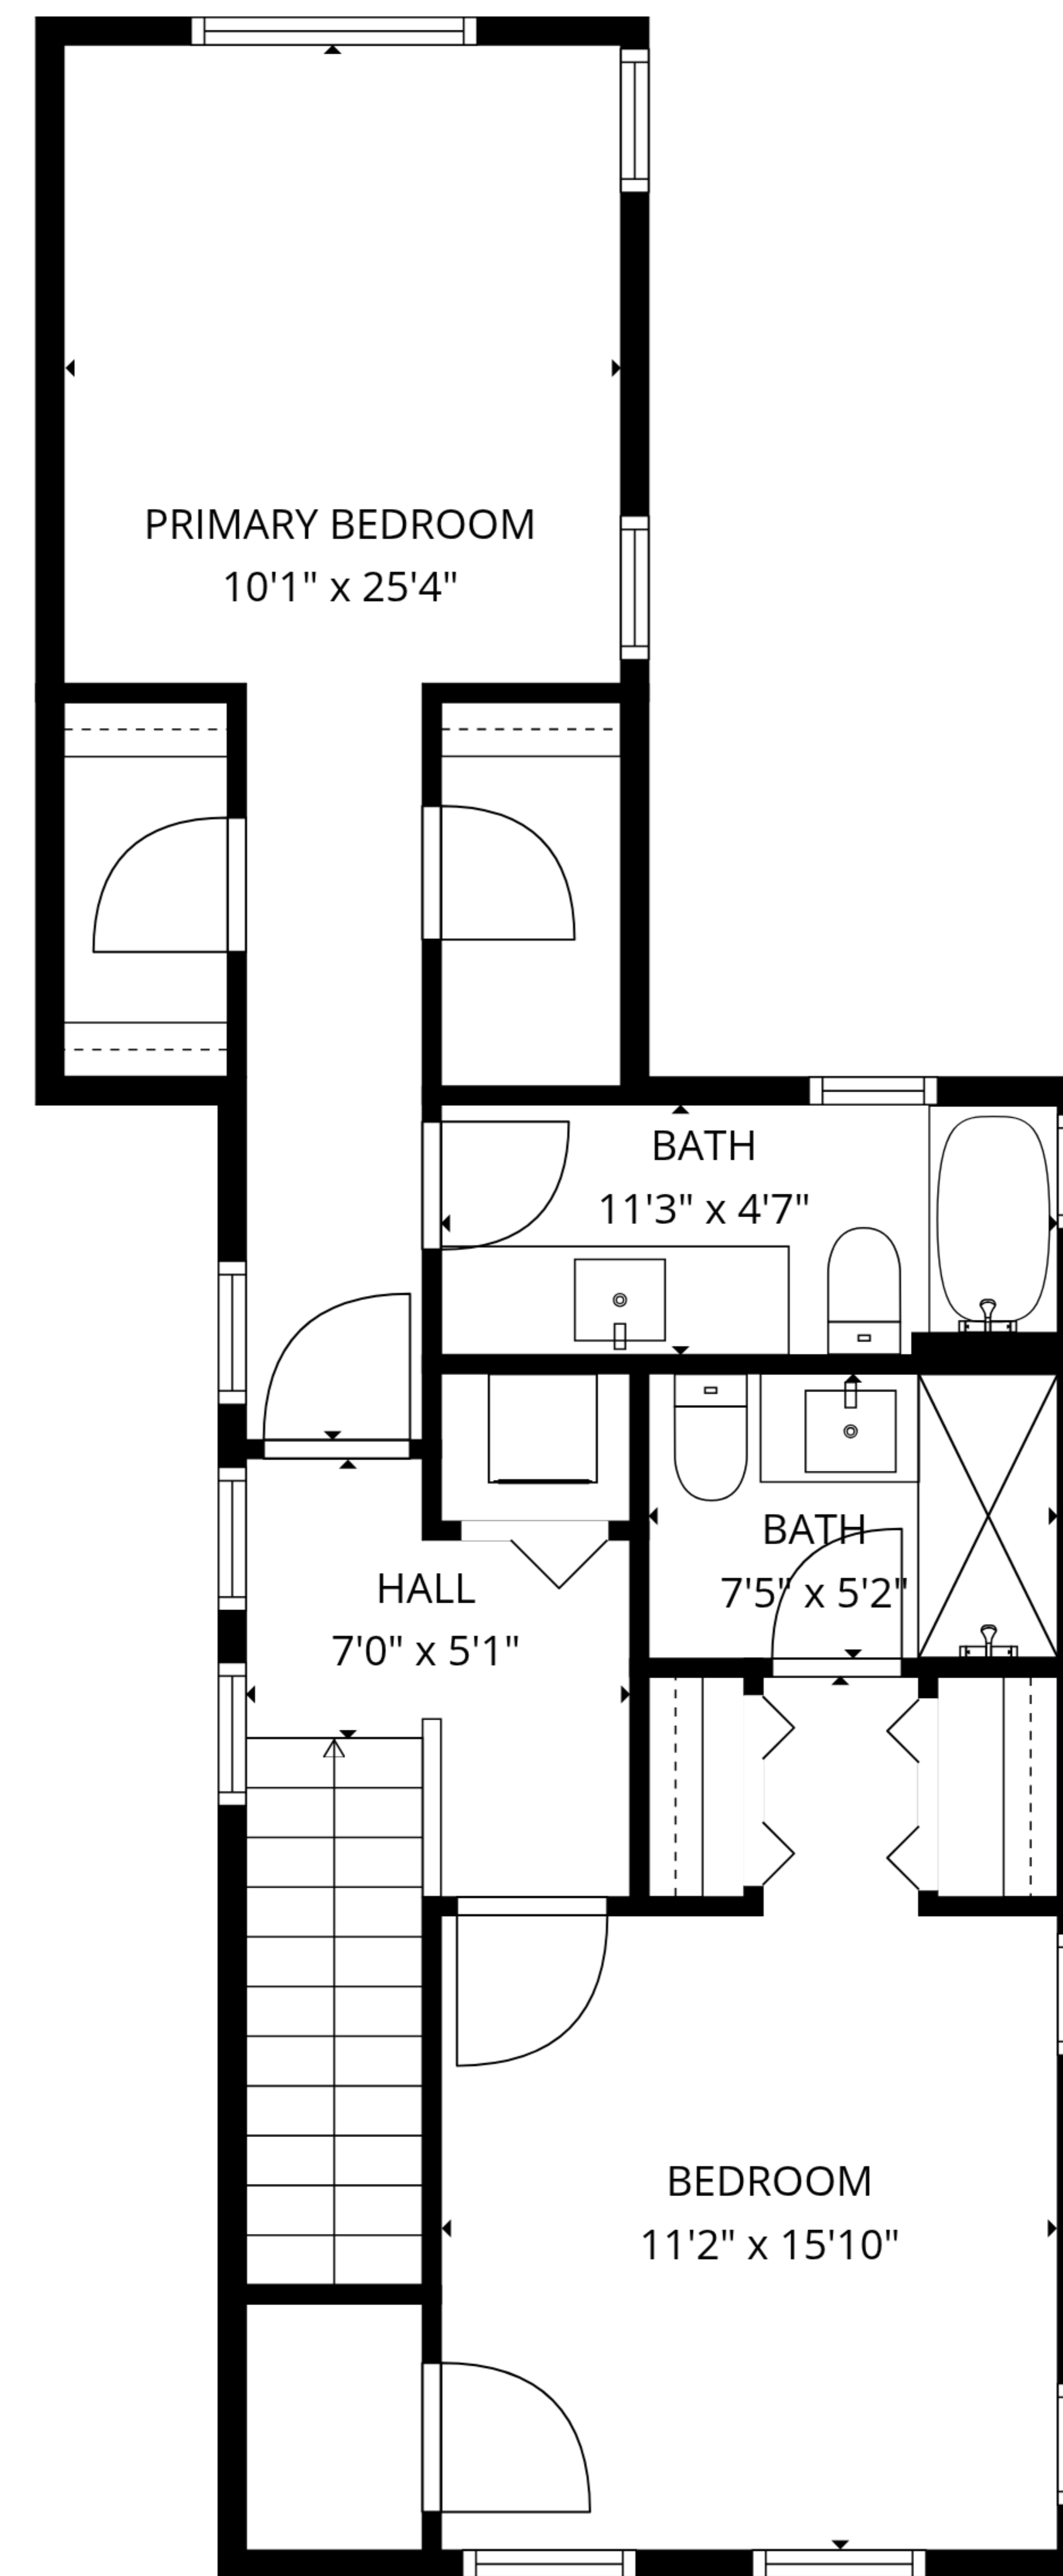

TOTAL: 1159 sq. ft
1st floor: 578 sq. ft, 2nd floor: 581 sq. ft
EXCLUDED AREAS: WALLS: 133 sq. ft

SIZES AND DIMENSIONS ARE APPROXIMATE, ACTUAL MAY VARY.

TOTAL: 1159 sq. ft
1st floor: 578 sq. ft, 2nd floor: 581 sq. ft
EXCLUDED AREAS: WALLS: 133 sq. ft

SIZES AND DIMENSIONS ARE APPROXIMATE, ACTUAL MAY VARY.

1st floor

2nd floor

TOTAL: 1159 sq. ft
 1st floor: 578 sq. ft, 2nd floor: 581 sq. ft
 EXCLUDED AREAS: WALLS: 133 sq. ft

SIZES AND DIMENSIONS ARE APPROXIMATE, ACTUAL MAY VARY.