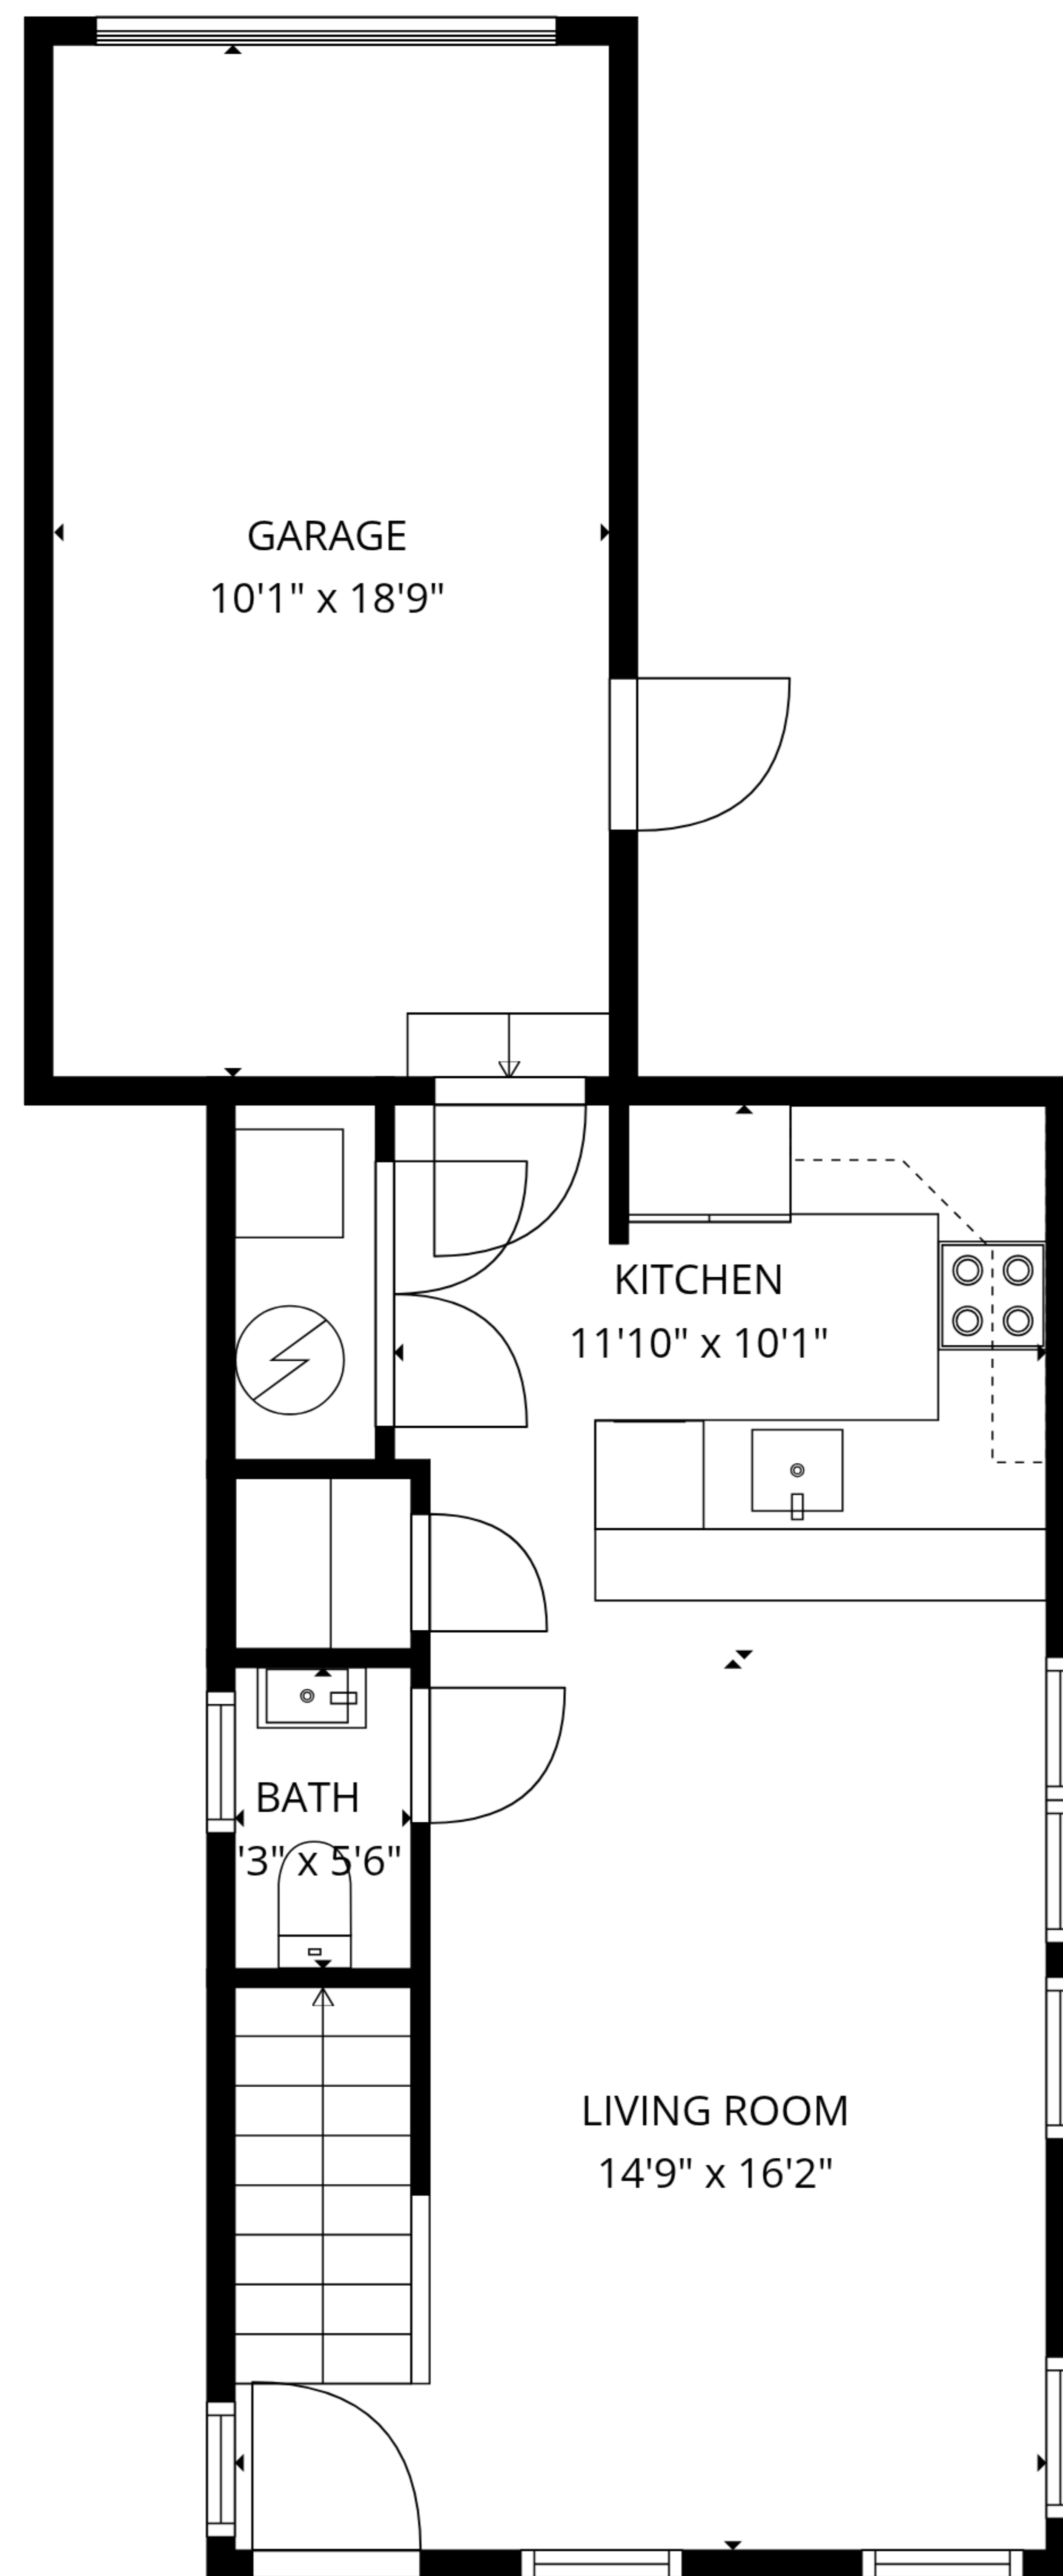

TOTAL: 1159 sq. ft
1st floor: 578 sq. ft, 2nd floor: 581 sq. ft
EXCLUDED AREAS: WALLS: 133 sq. ft

SIZES AND DIMENSIONS ARE APPROXIMATE, ACTUAL MAY VARY.

TOTAL: 1159 sq. ft
1st floor: 578 sq. ft, 2nd floor: 581 sq. ft
EXCLUDED AREAS: WALLS: 133 sq. ft

SIZES AND DIMENSIONS ARE APPROXIMATE, ACTUAL MAY VARY.

1st floor

2nd floor

TOTAL: 1159 sq. ft
 1st floor: 578 sq. ft, 2nd floor: 581 sq. ft
 EXCLUDED AREAS: WALLS: 133 sq. ft

SIZES AND DIMENSIONS ARE APPROXIMATE, ACTUAL MAY VARY.