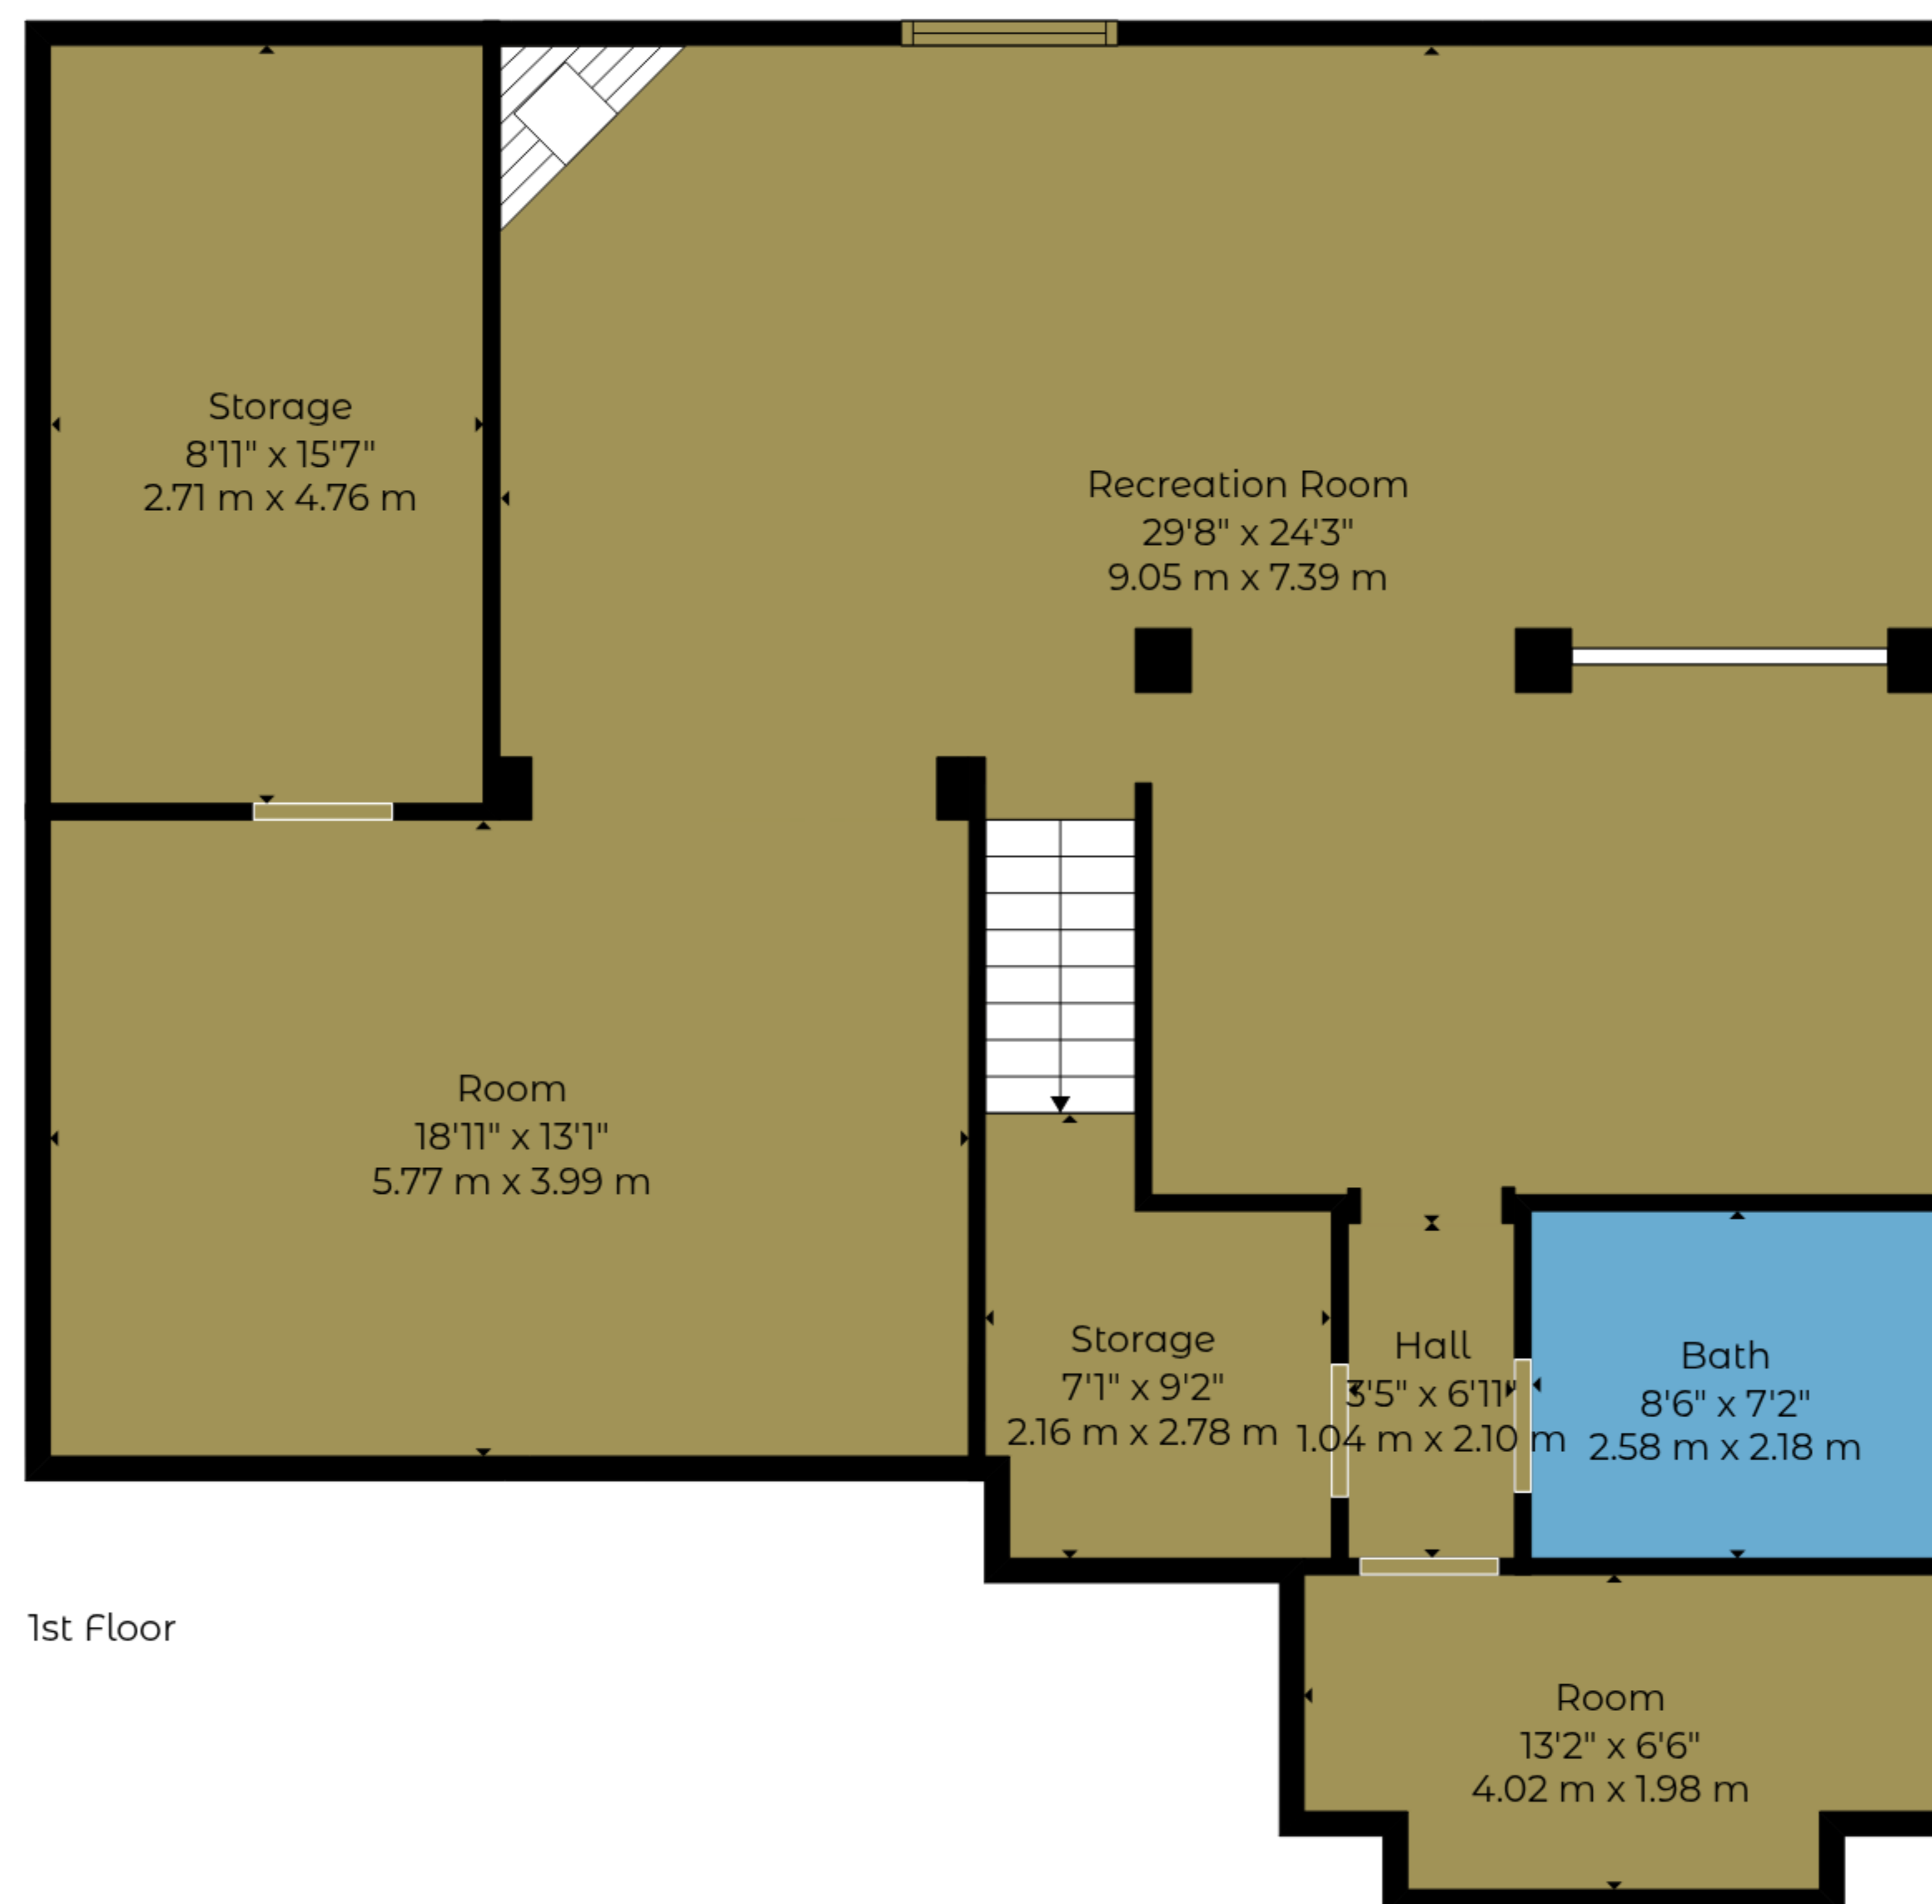

TOTAL: 2234 sq. ft, 207 m2

1st floor: 982 sq. ft, 91 m2, 2nd floor: 1252 sq. ft, 116 m2

EXCLUDED AREAS: ROOM: 78 sq. ft, 7 m2, STORAGE: 195 sq. ft, 18 m2, WALLS: 158 sq. ft, 17 m2

Measurements Deemed Highly Reliable But Not Guaranteed.

FULLTONE / 360

TOTAL: 2234 sq. ft, 207 m2

1st floor: 982 sq. ft, 91 m2, 2nd floor: 1252 sq. ft, 116 m2

EXCLUDED AREAS: ROOM: 78 sq. ft, 7 m2, STORAGE: 195 sq. ft, 18 m2, WALLS: 158 sq. ft, 17 m2

Measurements Deemed Highly Reliable But Not Guaranteed.