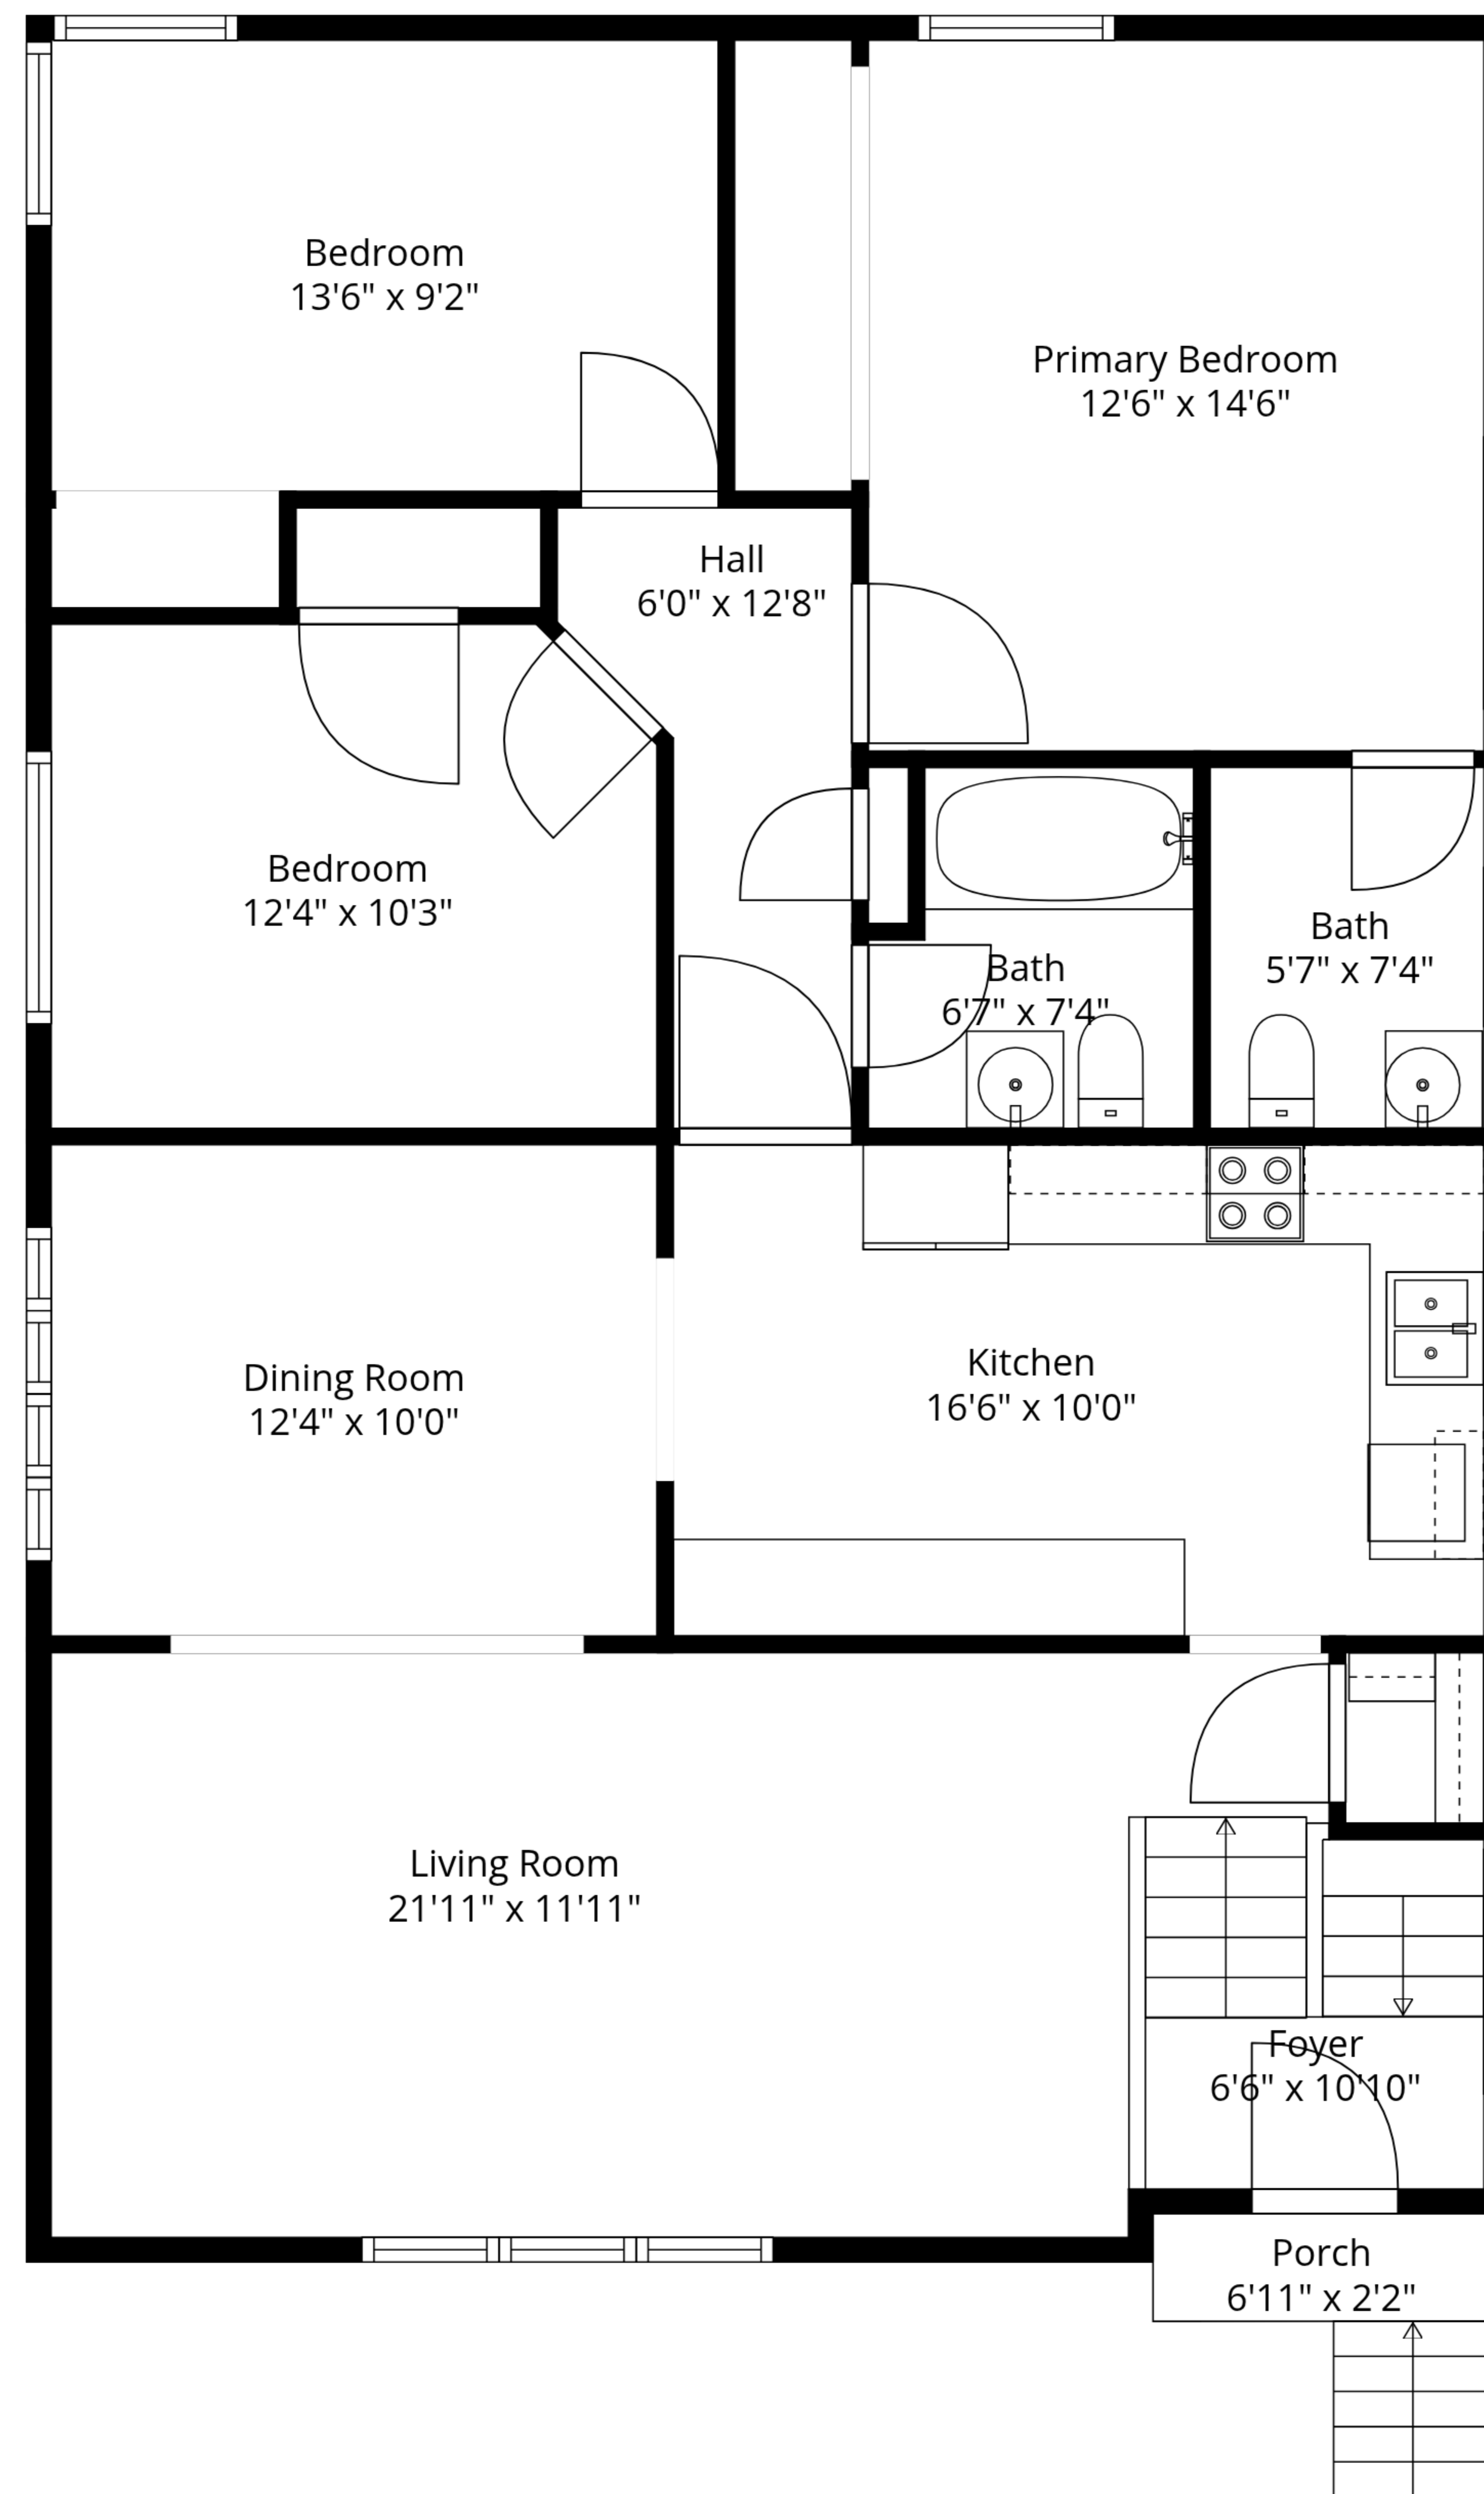

**TOTAL: 2005 sq. ft**

1st floor: 708 sq. ft, 2nd floor: 1297 sq. ft

EXCLUDED AREAS: GARAGE: 432 sq. ft, PORCH: 15 sq. ft, WALLS: 166 sq. ft

Measurements Are Approximate - Deemed Highly Reliable But Not Guaranteed

1st Floor

2nd Floor

**TOTAL: 2005 sq. ft**  
 1st floor: 708 sq. ft, 2nd floor: 1297 sq. ft  
 EXCLUDED AREAS: GARAGE: 432 sq. ft, PORCH: 15 sq. ft, WALLS: 166 sq. ft

Measurements Are Approximate - Deemed Highly Reliable But Not Guaranteed