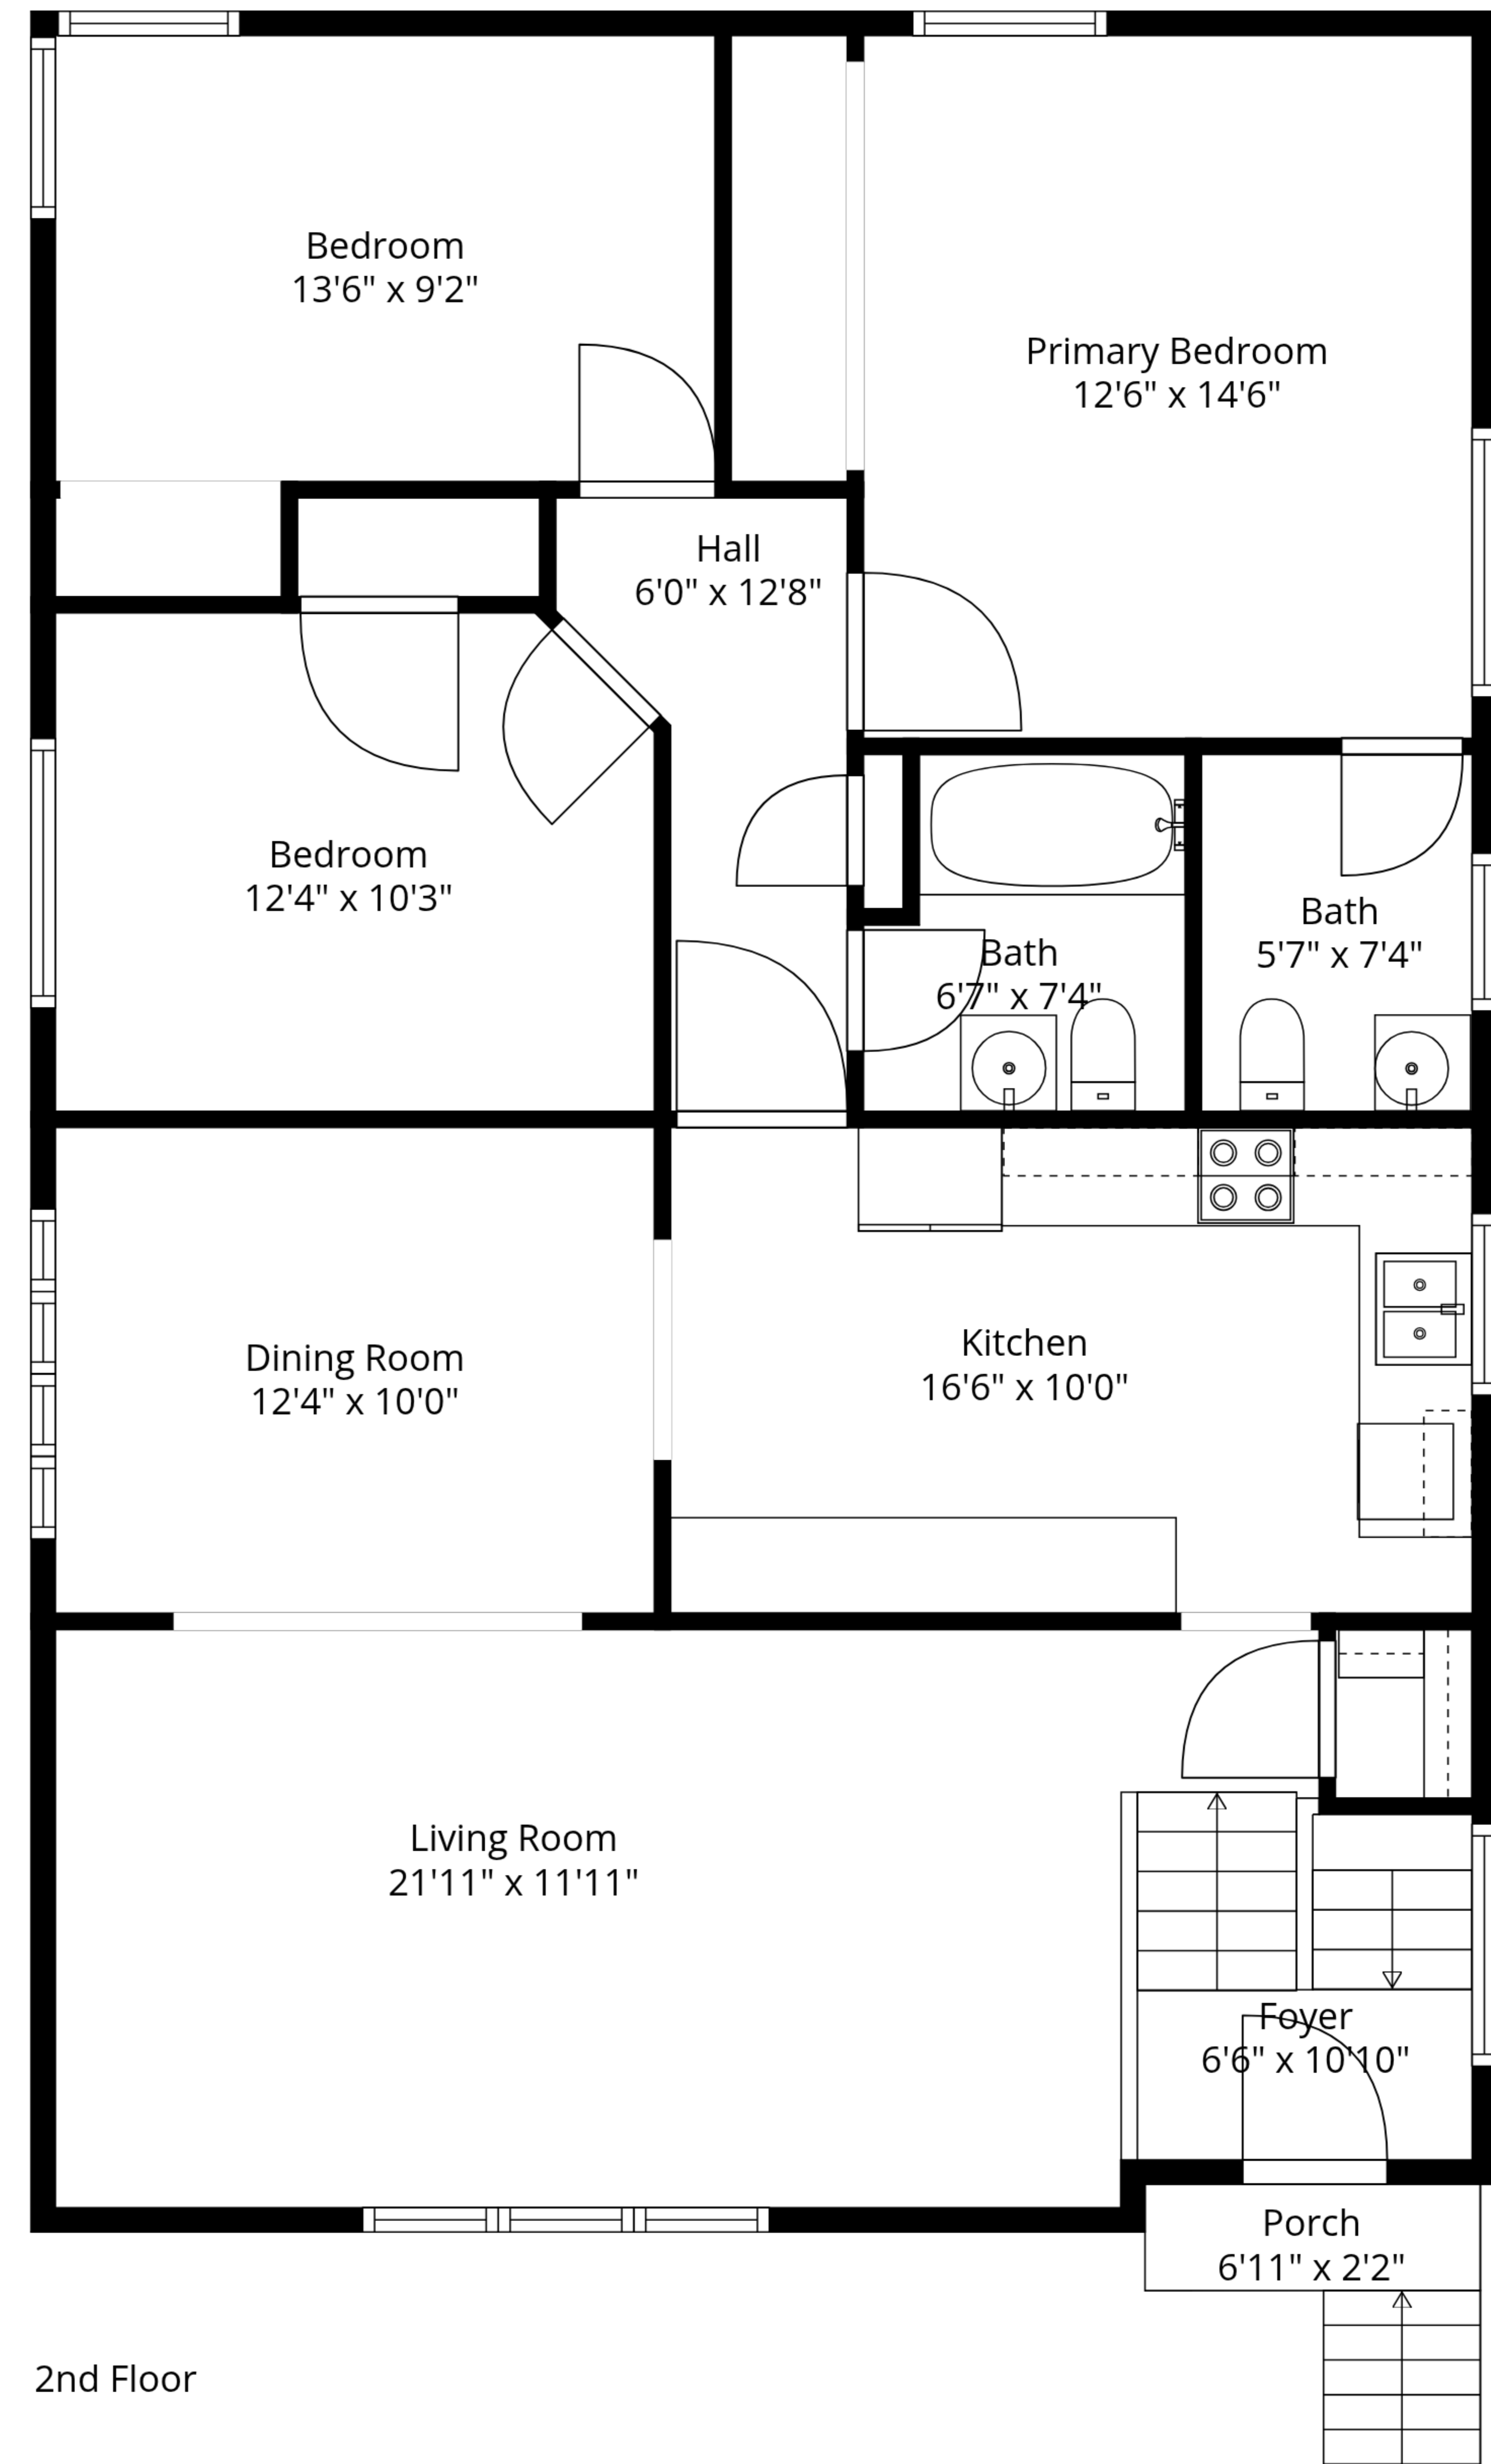

**TOTAL: 2005 sq. ft**

1st floor: 708 sq. ft, 2nd floor: 1297 sq. ft

EXCLUDED AREAS: GARAGE: 432 sq. ft, PORCH: 15 sq. ft, WALLS: 166 sq. ft

Measurements Are Approximate - Deemed Highly Reliable But Not Guaranteed

1st Floor

2nd Floor

**TOTAL: 2005 sq. ft**  
 1st floor: 708 sq. ft, 2nd floor: 1297 sq. ft  
 EXCLUDED AREAS: GARAGE: 432 sq. ft, PORCH: 15 sq. ft, WALLS: 166 sq. ft

Measurements Are Approximate - Deemed Highly Reliable But Not Guaranteed