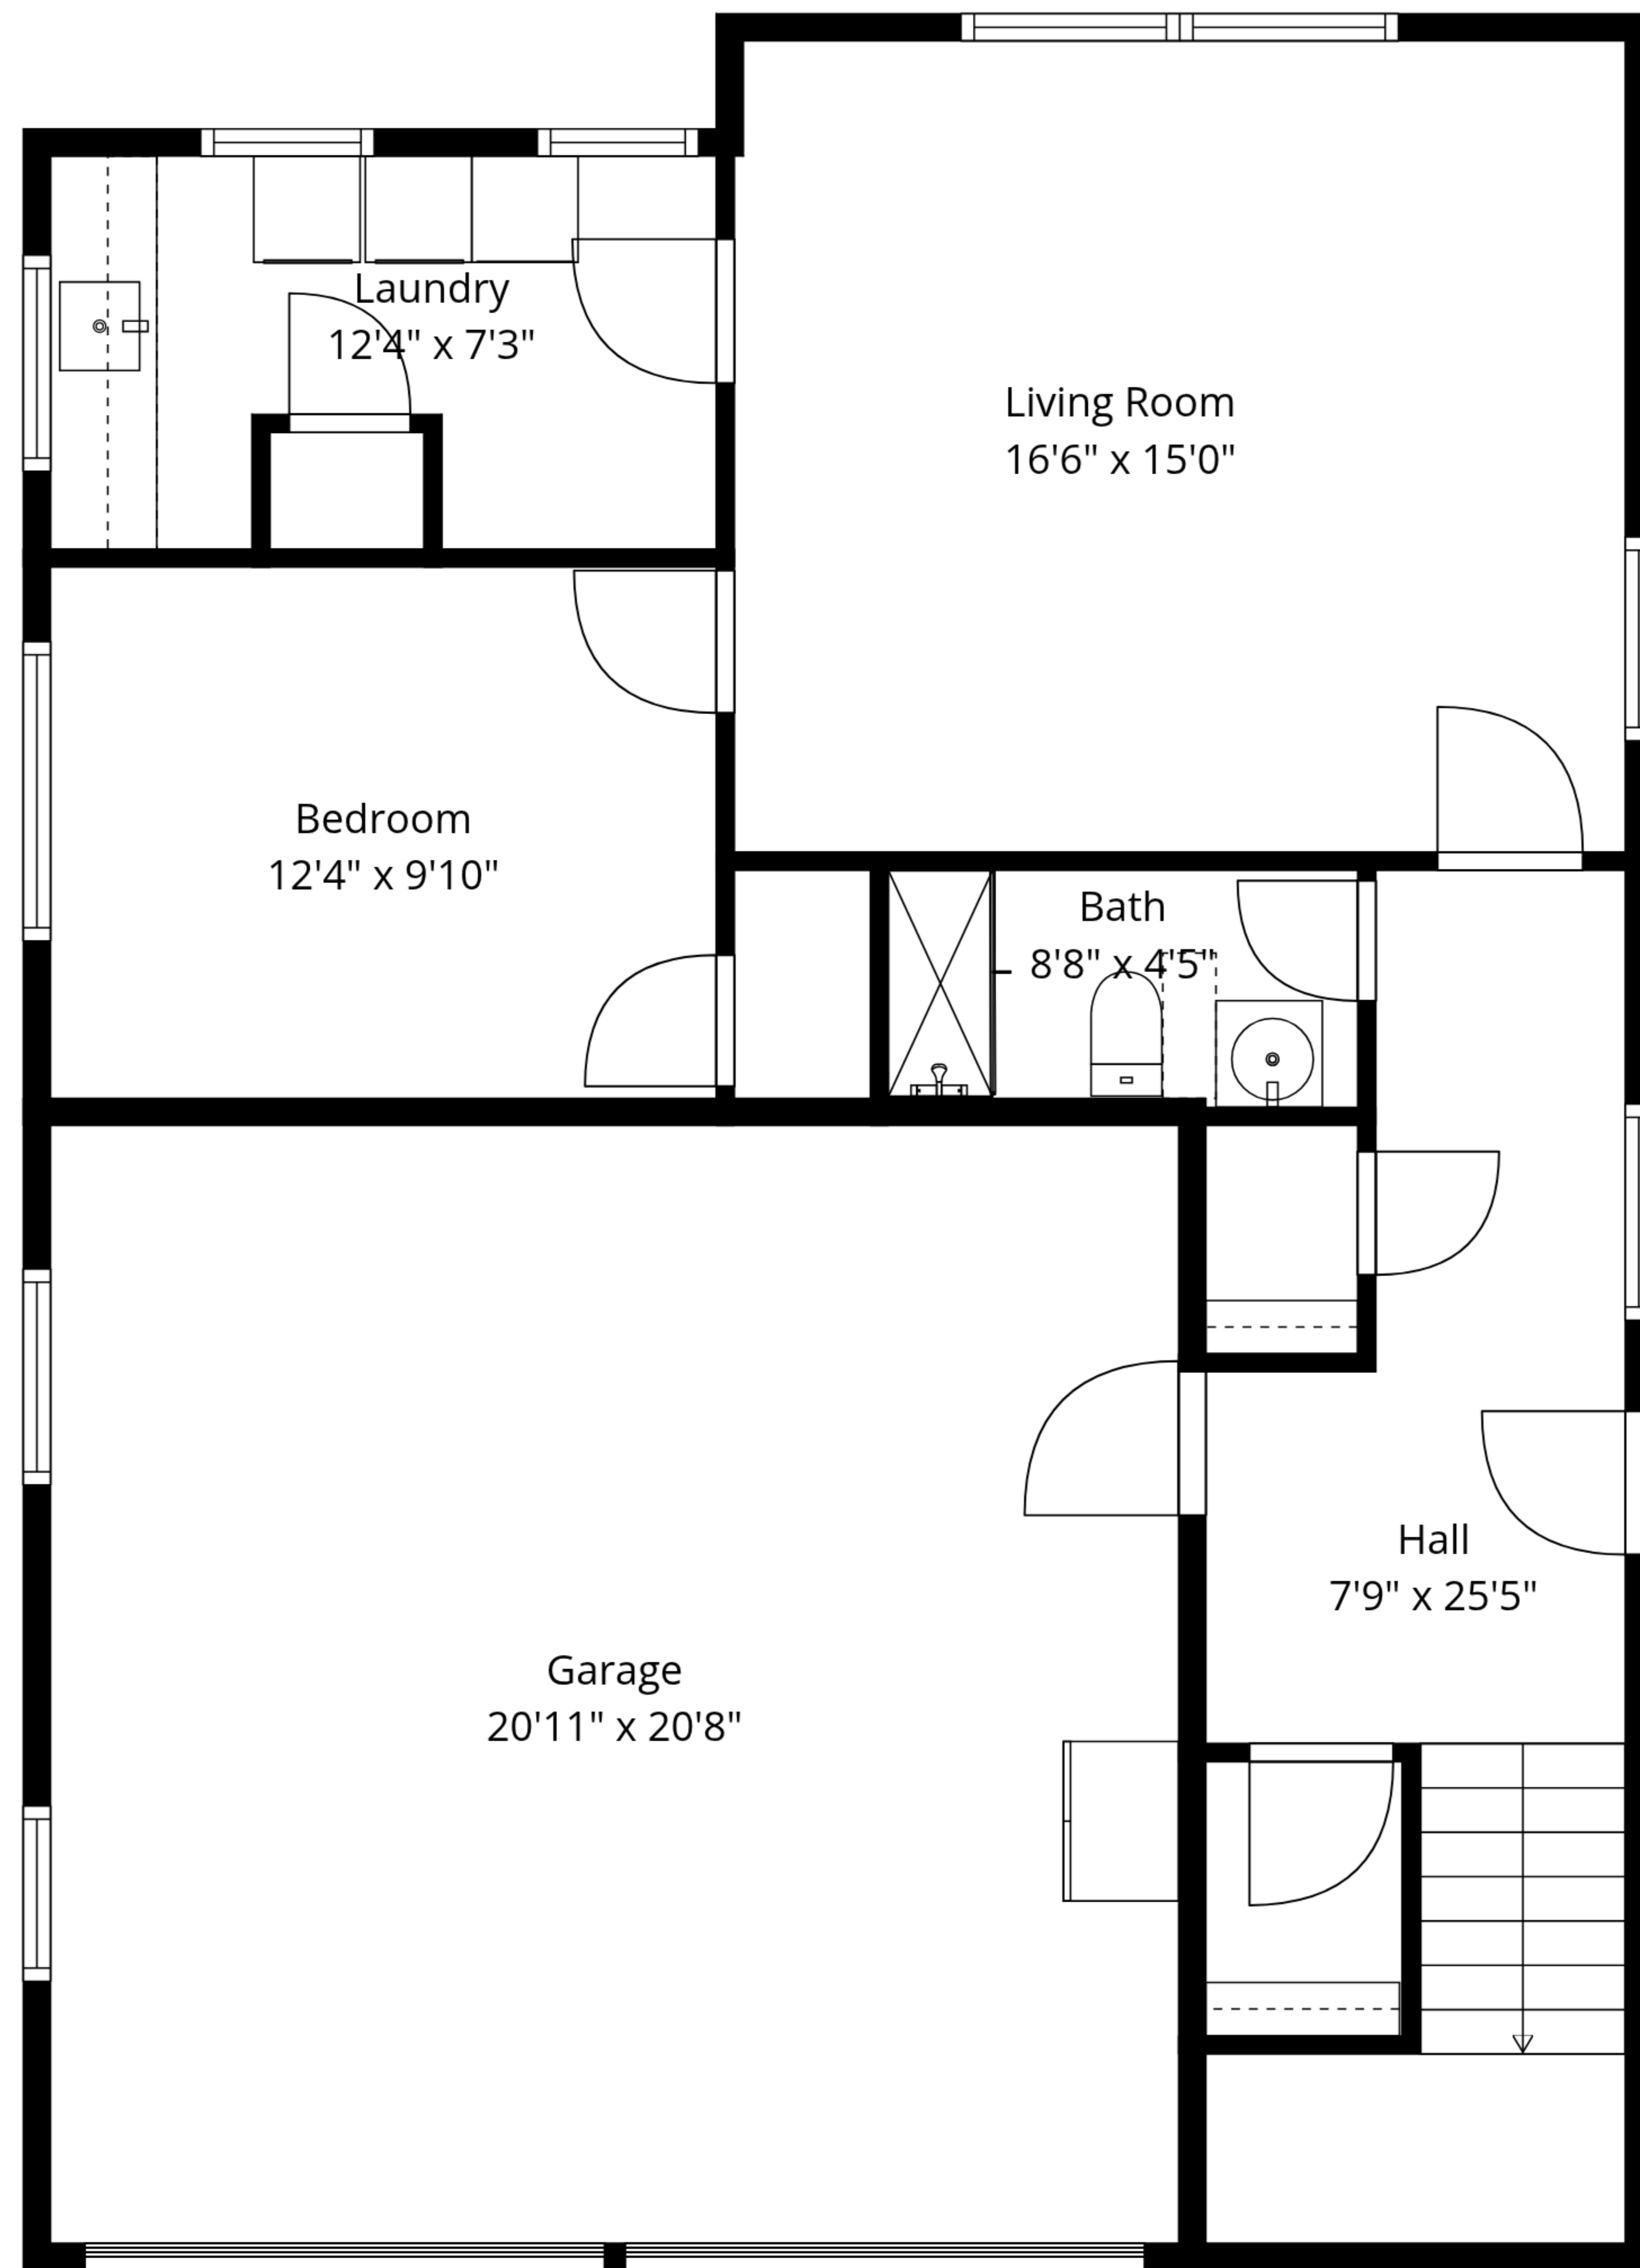

**TOTAL: 2005 sq. ft**

1st floor: 708 sq. ft, 2nd floor: 1297 sq. ft

EXCLUDED AREAS: GARAGE: 432 sq. ft, PORCH: 15 sq. ft, WALLS: 166 sq. ft

Measurements Are Approximate - Deemed Highly Reliable But Not Guaranteed

1st Floor

2nd Floor

**TOTAL: 2005 sq. ft**  
 1st floor: 708 sq. ft, 2nd floor: 1297 sq. ft  
 EXCLUDED AREAS: GARAGE: 432 sq. ft, PORCH: 15 sq. ft, WALLS: 166 sq. ft

Measurements Are Approximate - Deemed Highly Reliable But Not Guaranteed