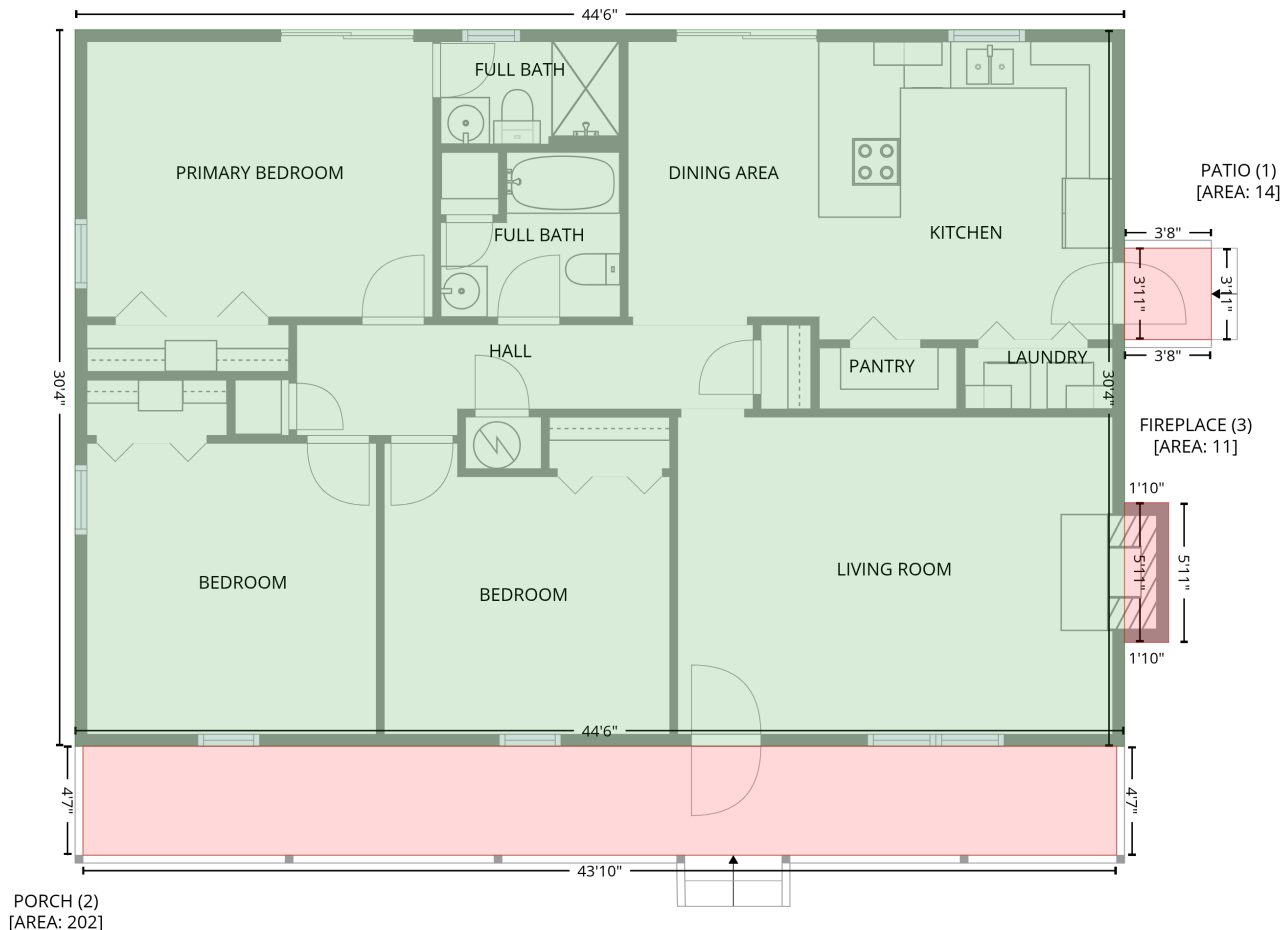

2334 Firmin Court, Gastonia, Gaston County, North Carolina, United States, 28056

Gross Living Area: 1349 sq. ft

Level 1

1st floor
[AREA: 1349]

Space	Area (sq. ft)	Calculation
1st floor (Living area)	1349	$-\left((564.1 + 564.1) * (208.7 - 572.8) + (564.1 + 30.5) * (572.8 - 572.8) + (30.5 + 30.5) * (572.8 - 208.7) + (30.5 + 564.1) * (208.7 - 208.7)\right) * 0.5 * 0.00694$
PATIO (Non-living area)	14	$-\left((608.2 + 608.2) * (319.7 - 366.2) + (608.2 + 564.1) * (366.2 - 366.2) + (564.1 + 564.1) * (366.2 - 319.7) + (564.1 + 608.2) * (319.7 - 319.7)\right) * 0.5 * 0.00694$
PORCH (Non-living area)	202	$-\left((560.1 + 560.1) * (572.8 - 628.3) + (560.1 + 34.5) * (628.3 - 628.3) + (34.5 + 34.5) * (628.3 - 572.8) + (34.5 + 560.1) * (572.8 - 572.8)\right) * 0.5 * 0.00694$
FIREPLACE (Non-living area)	11	$-\left((586.5 + 586.5) * (449.1 - 520.1) + (586.5 + 564.1) * (520.1 - 520.1) + (564.1 + 564.1) * (520.1 - 449.1) + (564.1 + 586.5) * (449.1 - 449.1)\right) * 0.5 * 0.00694$