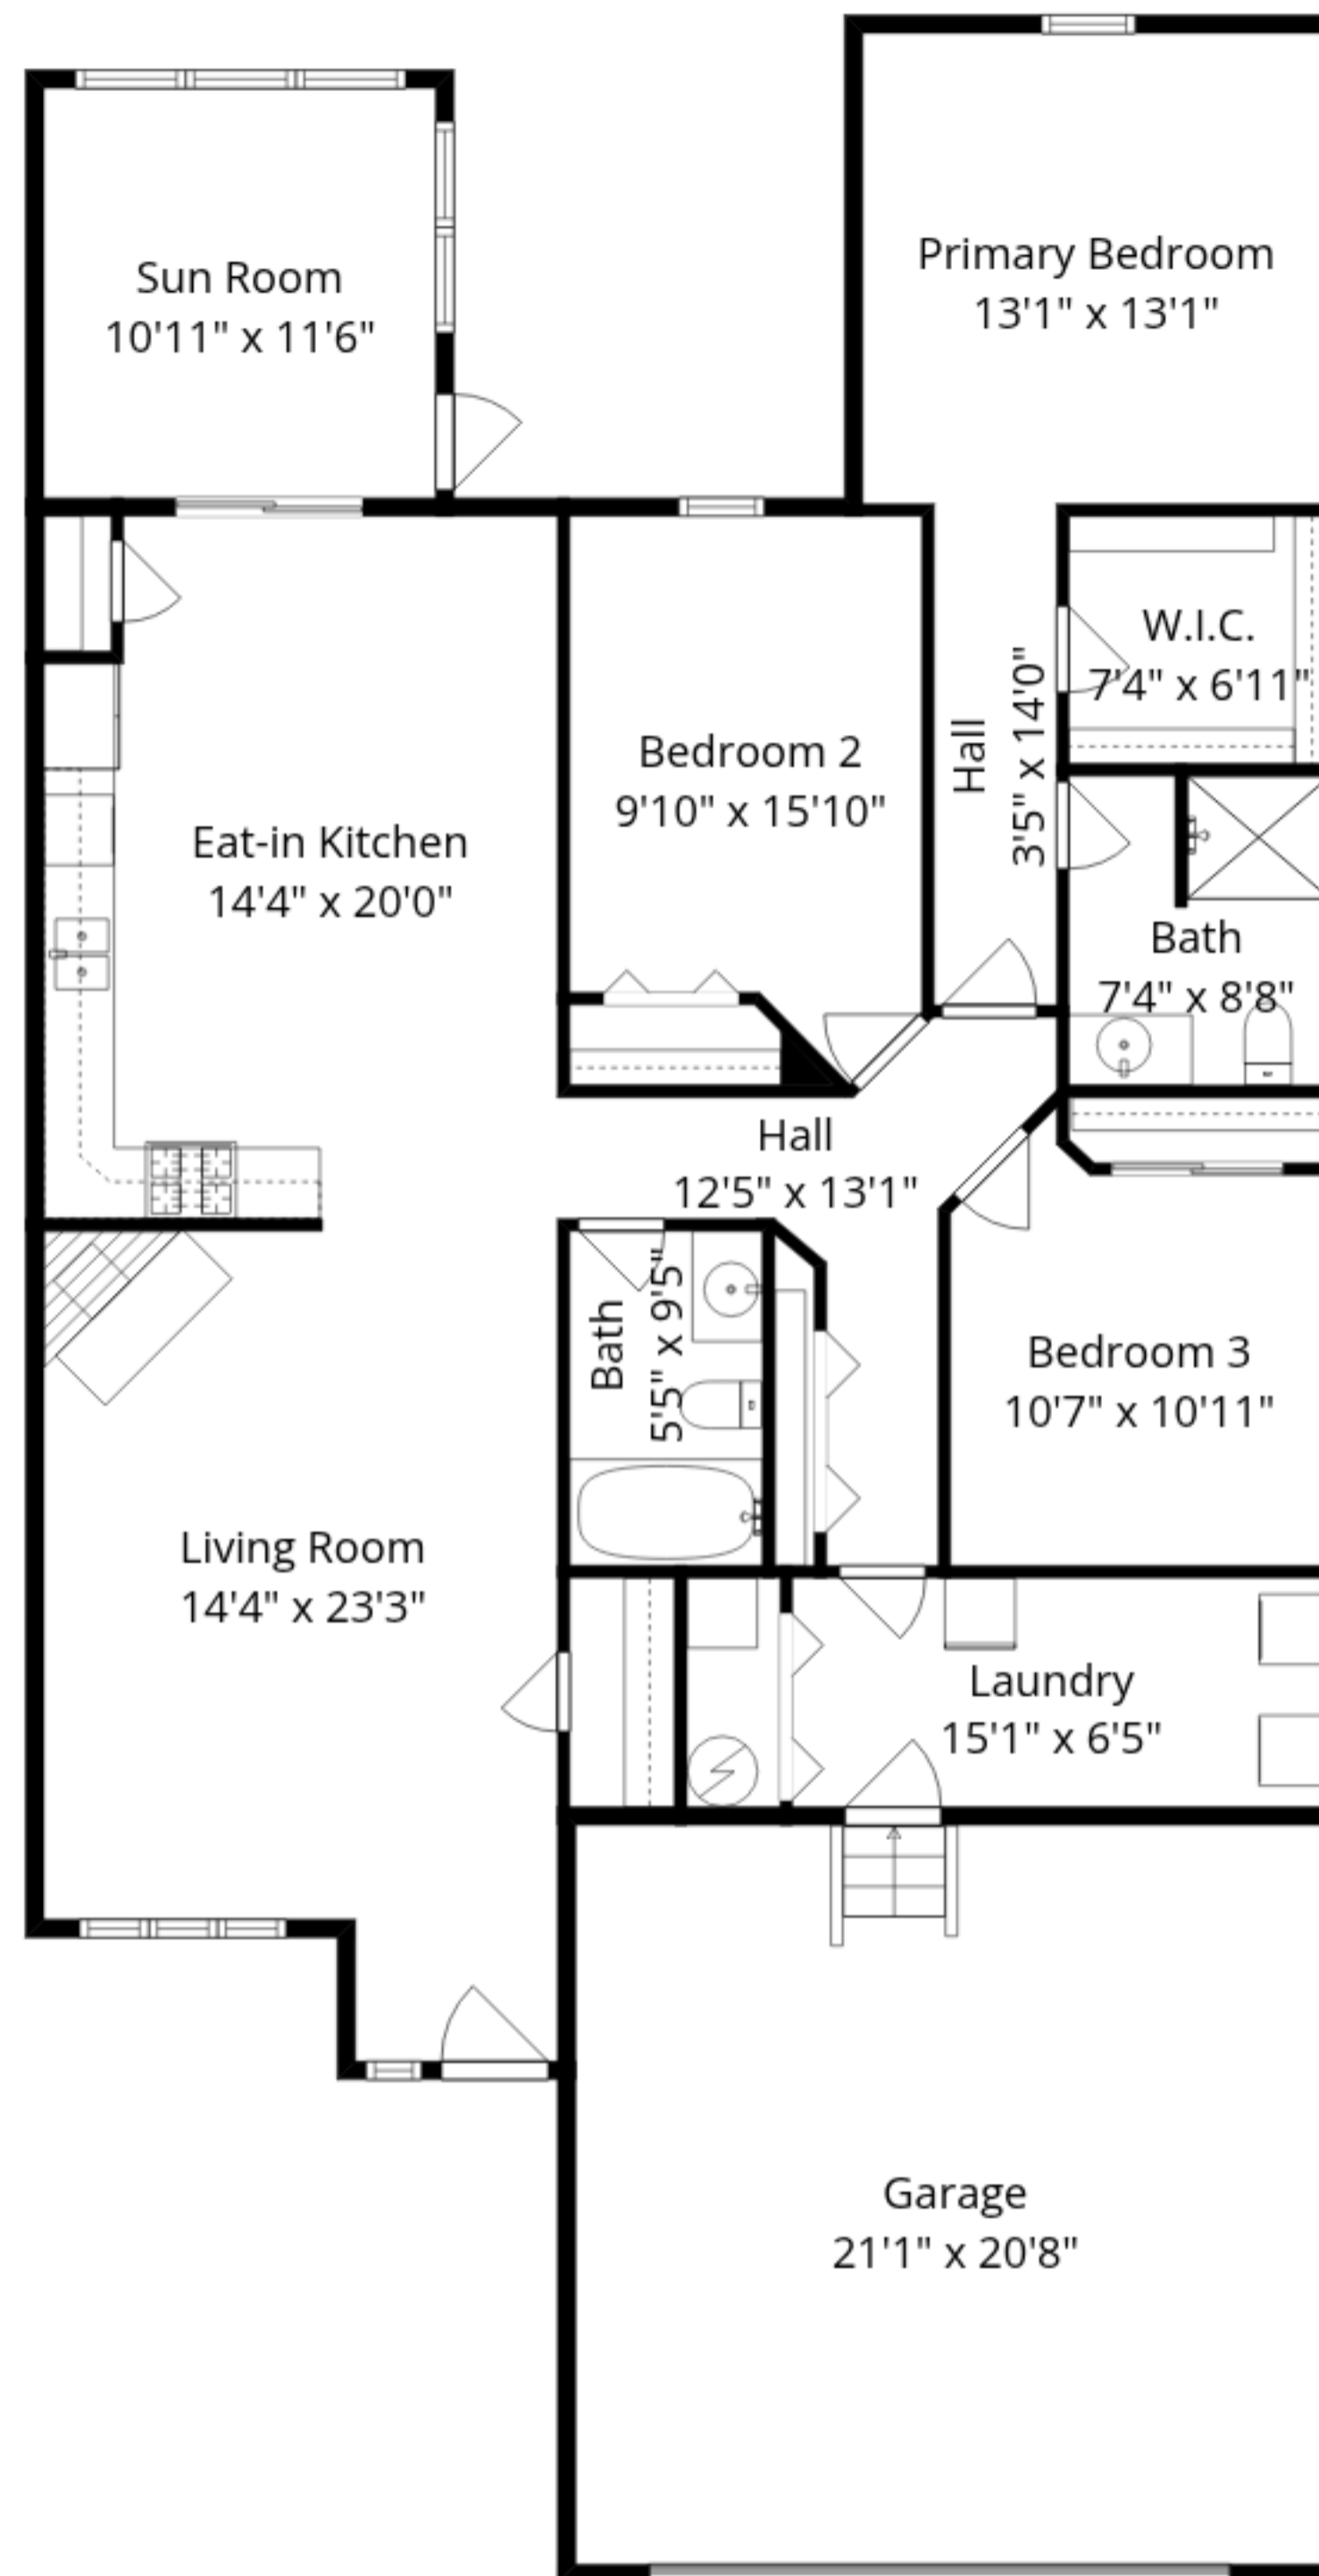

**Total GLA: 1640 sq. ft | Total: 2248 sq. ft**  
 Main floor: 1640 sq. ft (Excluded areas 608 sq. ft)

Sizes And Dimensions Are Approximate. Actual May Vary.

**Total GLA: 1640 sq. ft | Total: 2248 sq. ft**  
 Main floor: 1640 sq. ft (Excluded areas 608 sq. ft)

Sizes And Dimensions Are Approximate. Actual May Vary.