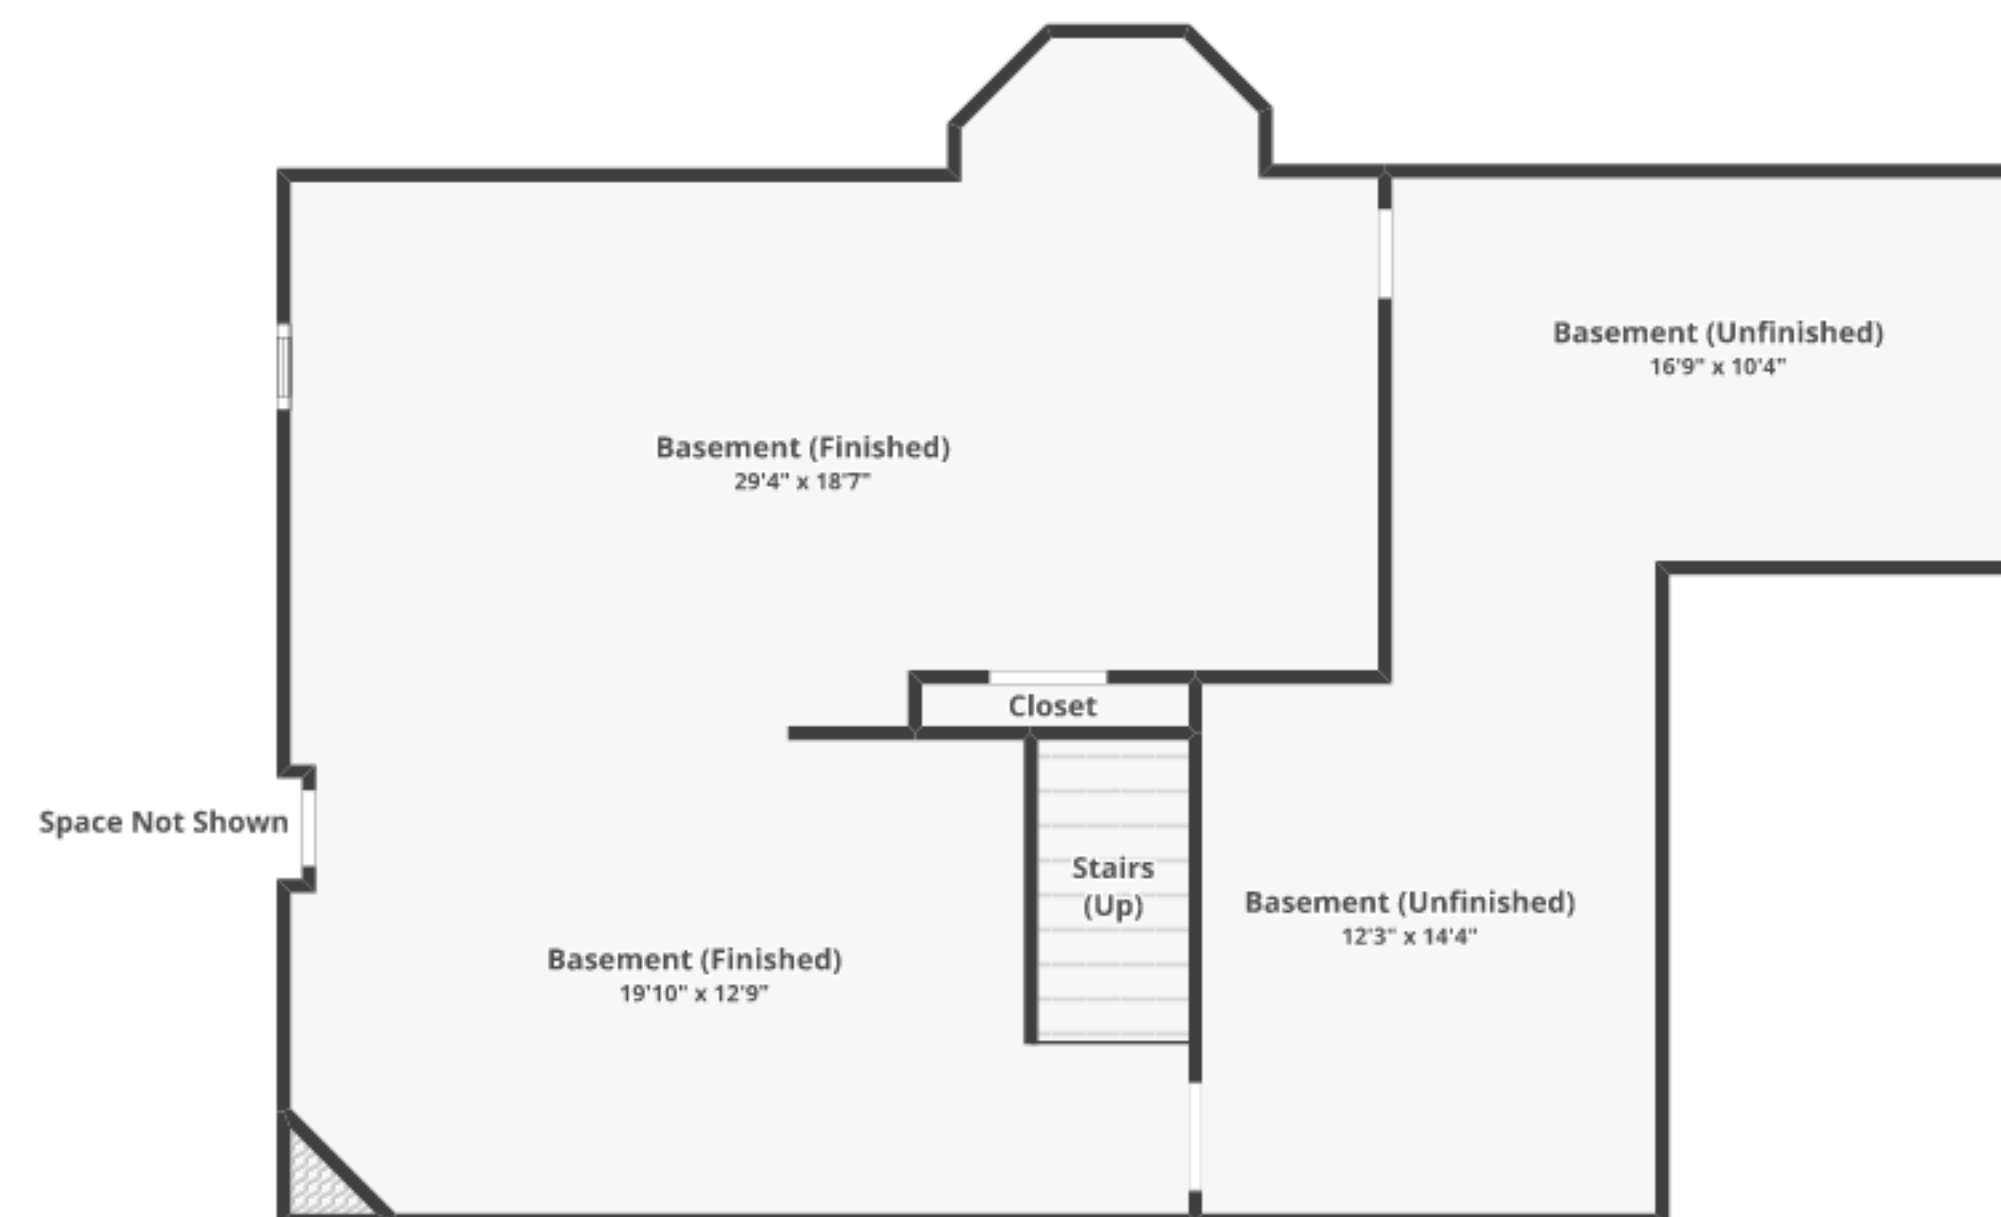

2958 Hearthside Ln, Lancaster, PA 17601

Total finished area: ~3,015.64 sq. ft.

Total unfinished area: ~ 389.55 sq. ft.

FLOOR 1
Finished area: ~1,192.86 sq. ft.
Unfinished area: ~14.98 sq. ft.

BASEMENT
Finished area: ~719.03 sq. ft.
Unfinished area: ~374.57 sq. ft.

FLOOR 2
Finished area: ~1,103.75 sq. ft.
Unfinished area: ~0 sq. ft.