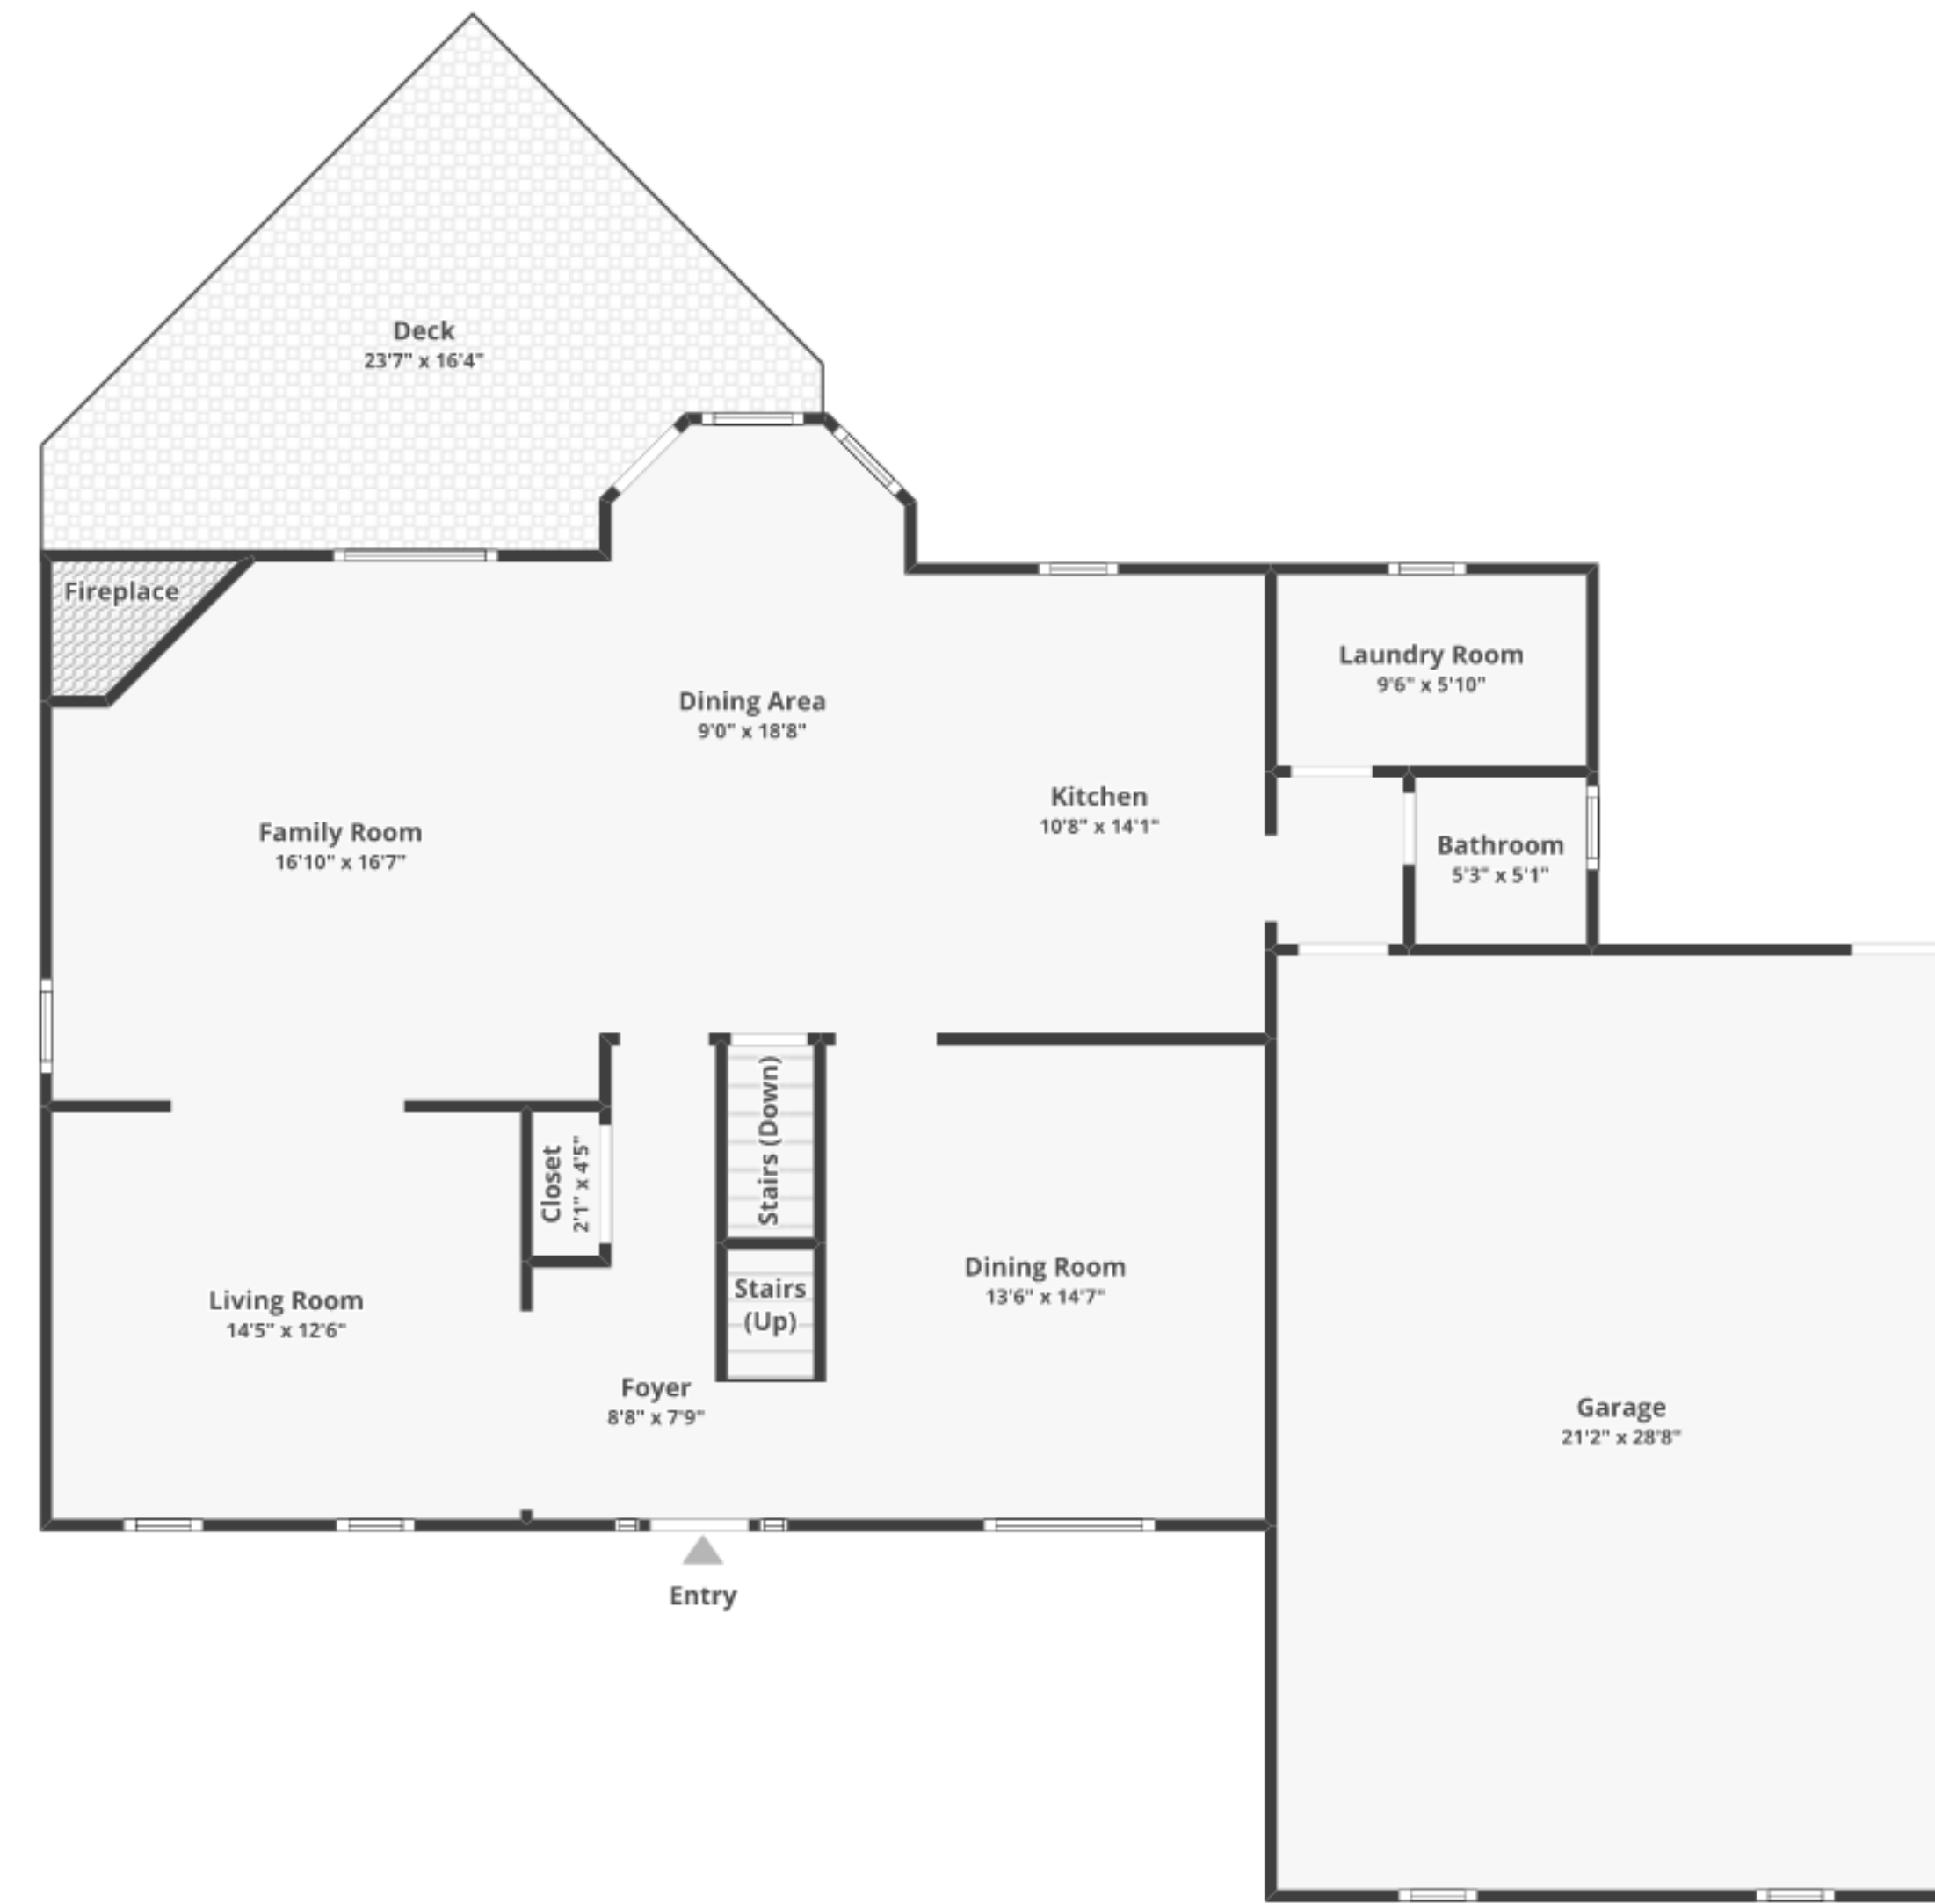

2958 Hearthside Ln, Lancaster, PA 17601

Total finished area: ~3,015.64 sq. ft.

Total unfinished area: ~ 389.55 sq. ft.

FLOOR 1
Finished area: ~1,192.86 sq. ft.
Unfinished area: ~14.98 sq. ft.

BASEMENT
Finished area: ~719.03 sq. ft.
Unfinished area: ~374.57 sq. ft.

FLOOR 2
Finished area: ~1,103.75 sq. ft.
Unfinished area: ~0 sq. ft.