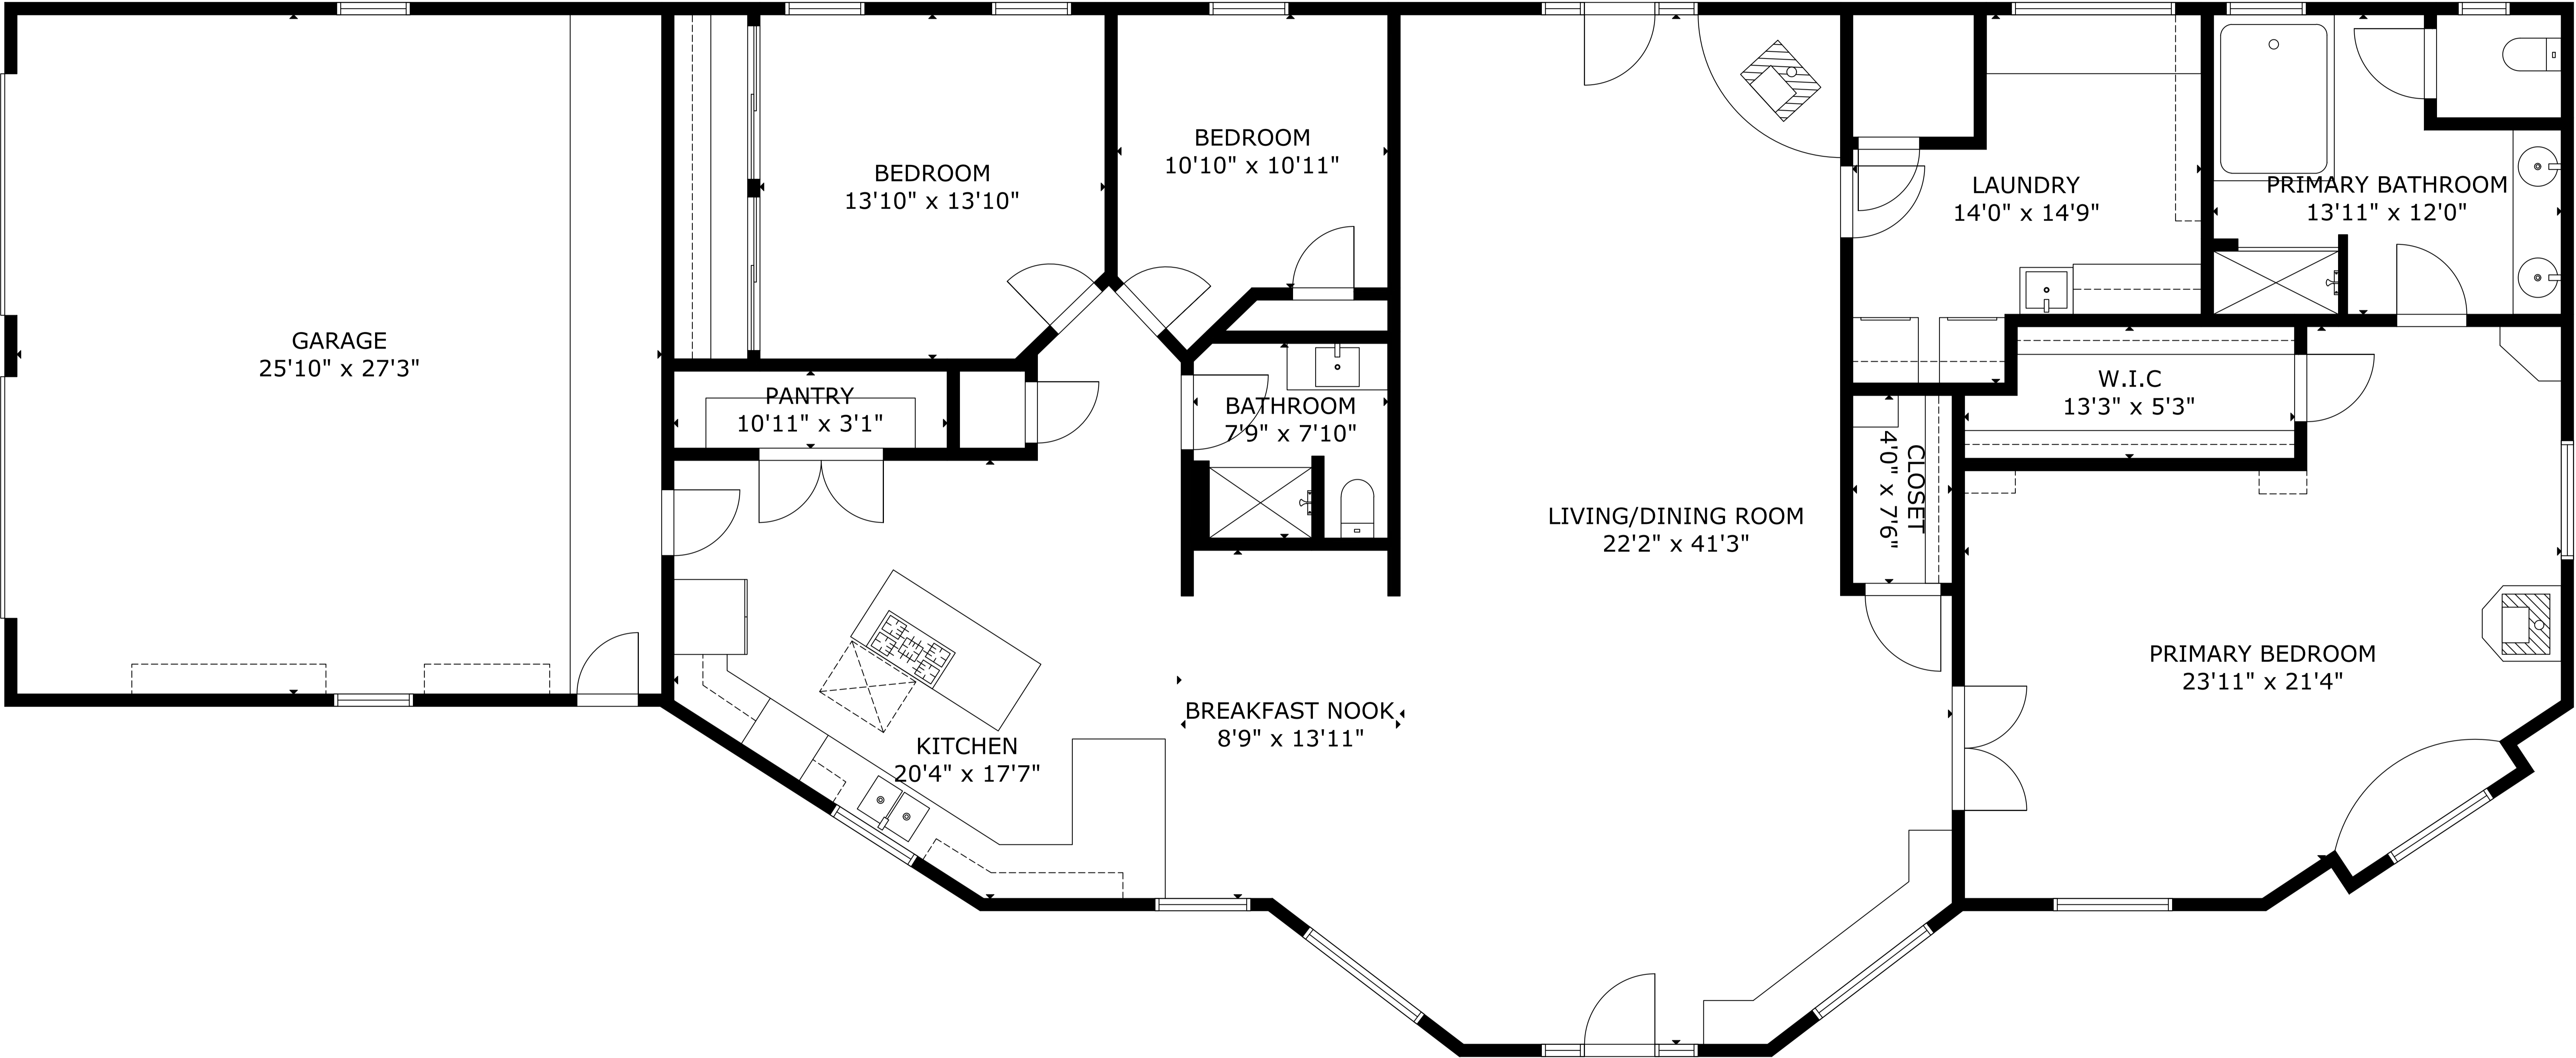

# 3979 W Martinez Rd, Edgewood

GROSS EXTERNAL AREA  
TOTAL: 2,817 sq ft  
FLOOR 1: 2,817 sq ft  
EXCLUDED AREAS: GARAGE: 704 sq ft

SIZE AND DIMENSIONS ARE APPROXIMATE, ACTUAL MAY VARY