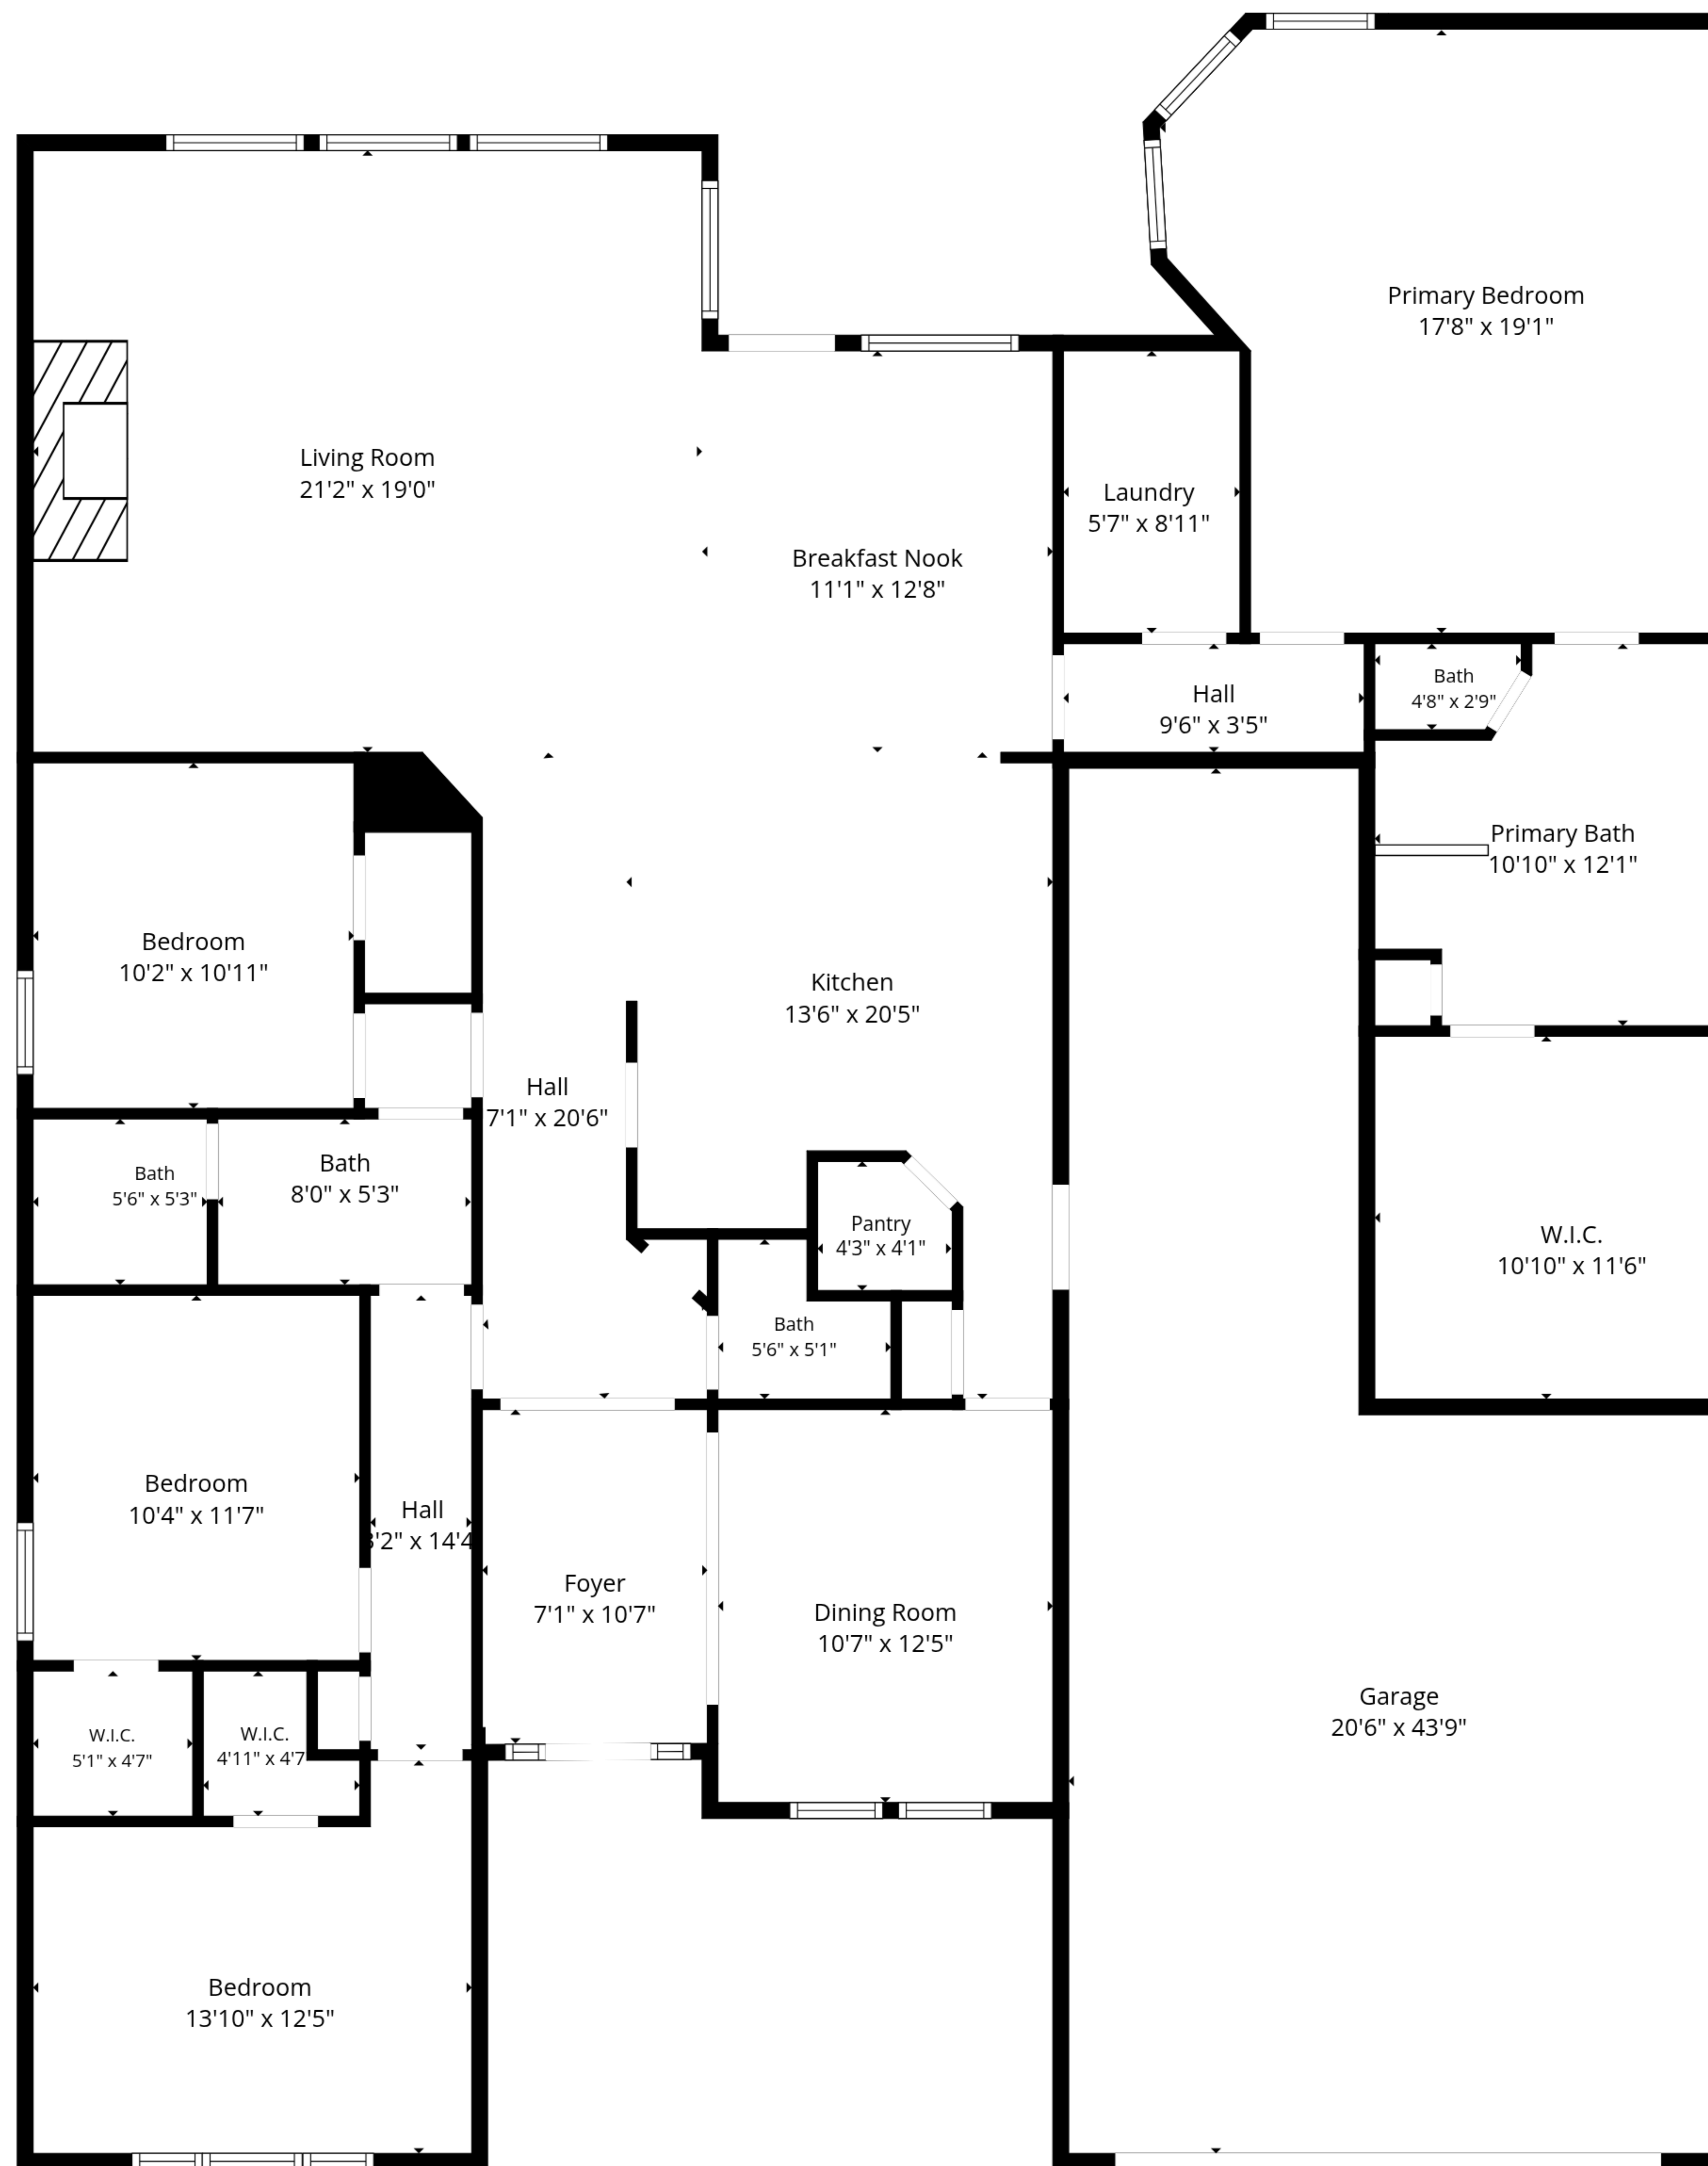

Total: 2411 sq. ft
 1st Floor: 2411 sq. ft
 Excluded Areas: Garage: 667 sq. Ft, Walls: 179 sq. ft

Measurements Deemed Reliable But Not Guarenteed.

Total: 2411 sq. ft
 1st Floor: 2411 sq. ft
 Excluded Areas: Garage: 667 sq. Ft, Walls: 179 sq. ft

Measurements Deemed Reliable But Not Guarenteed.