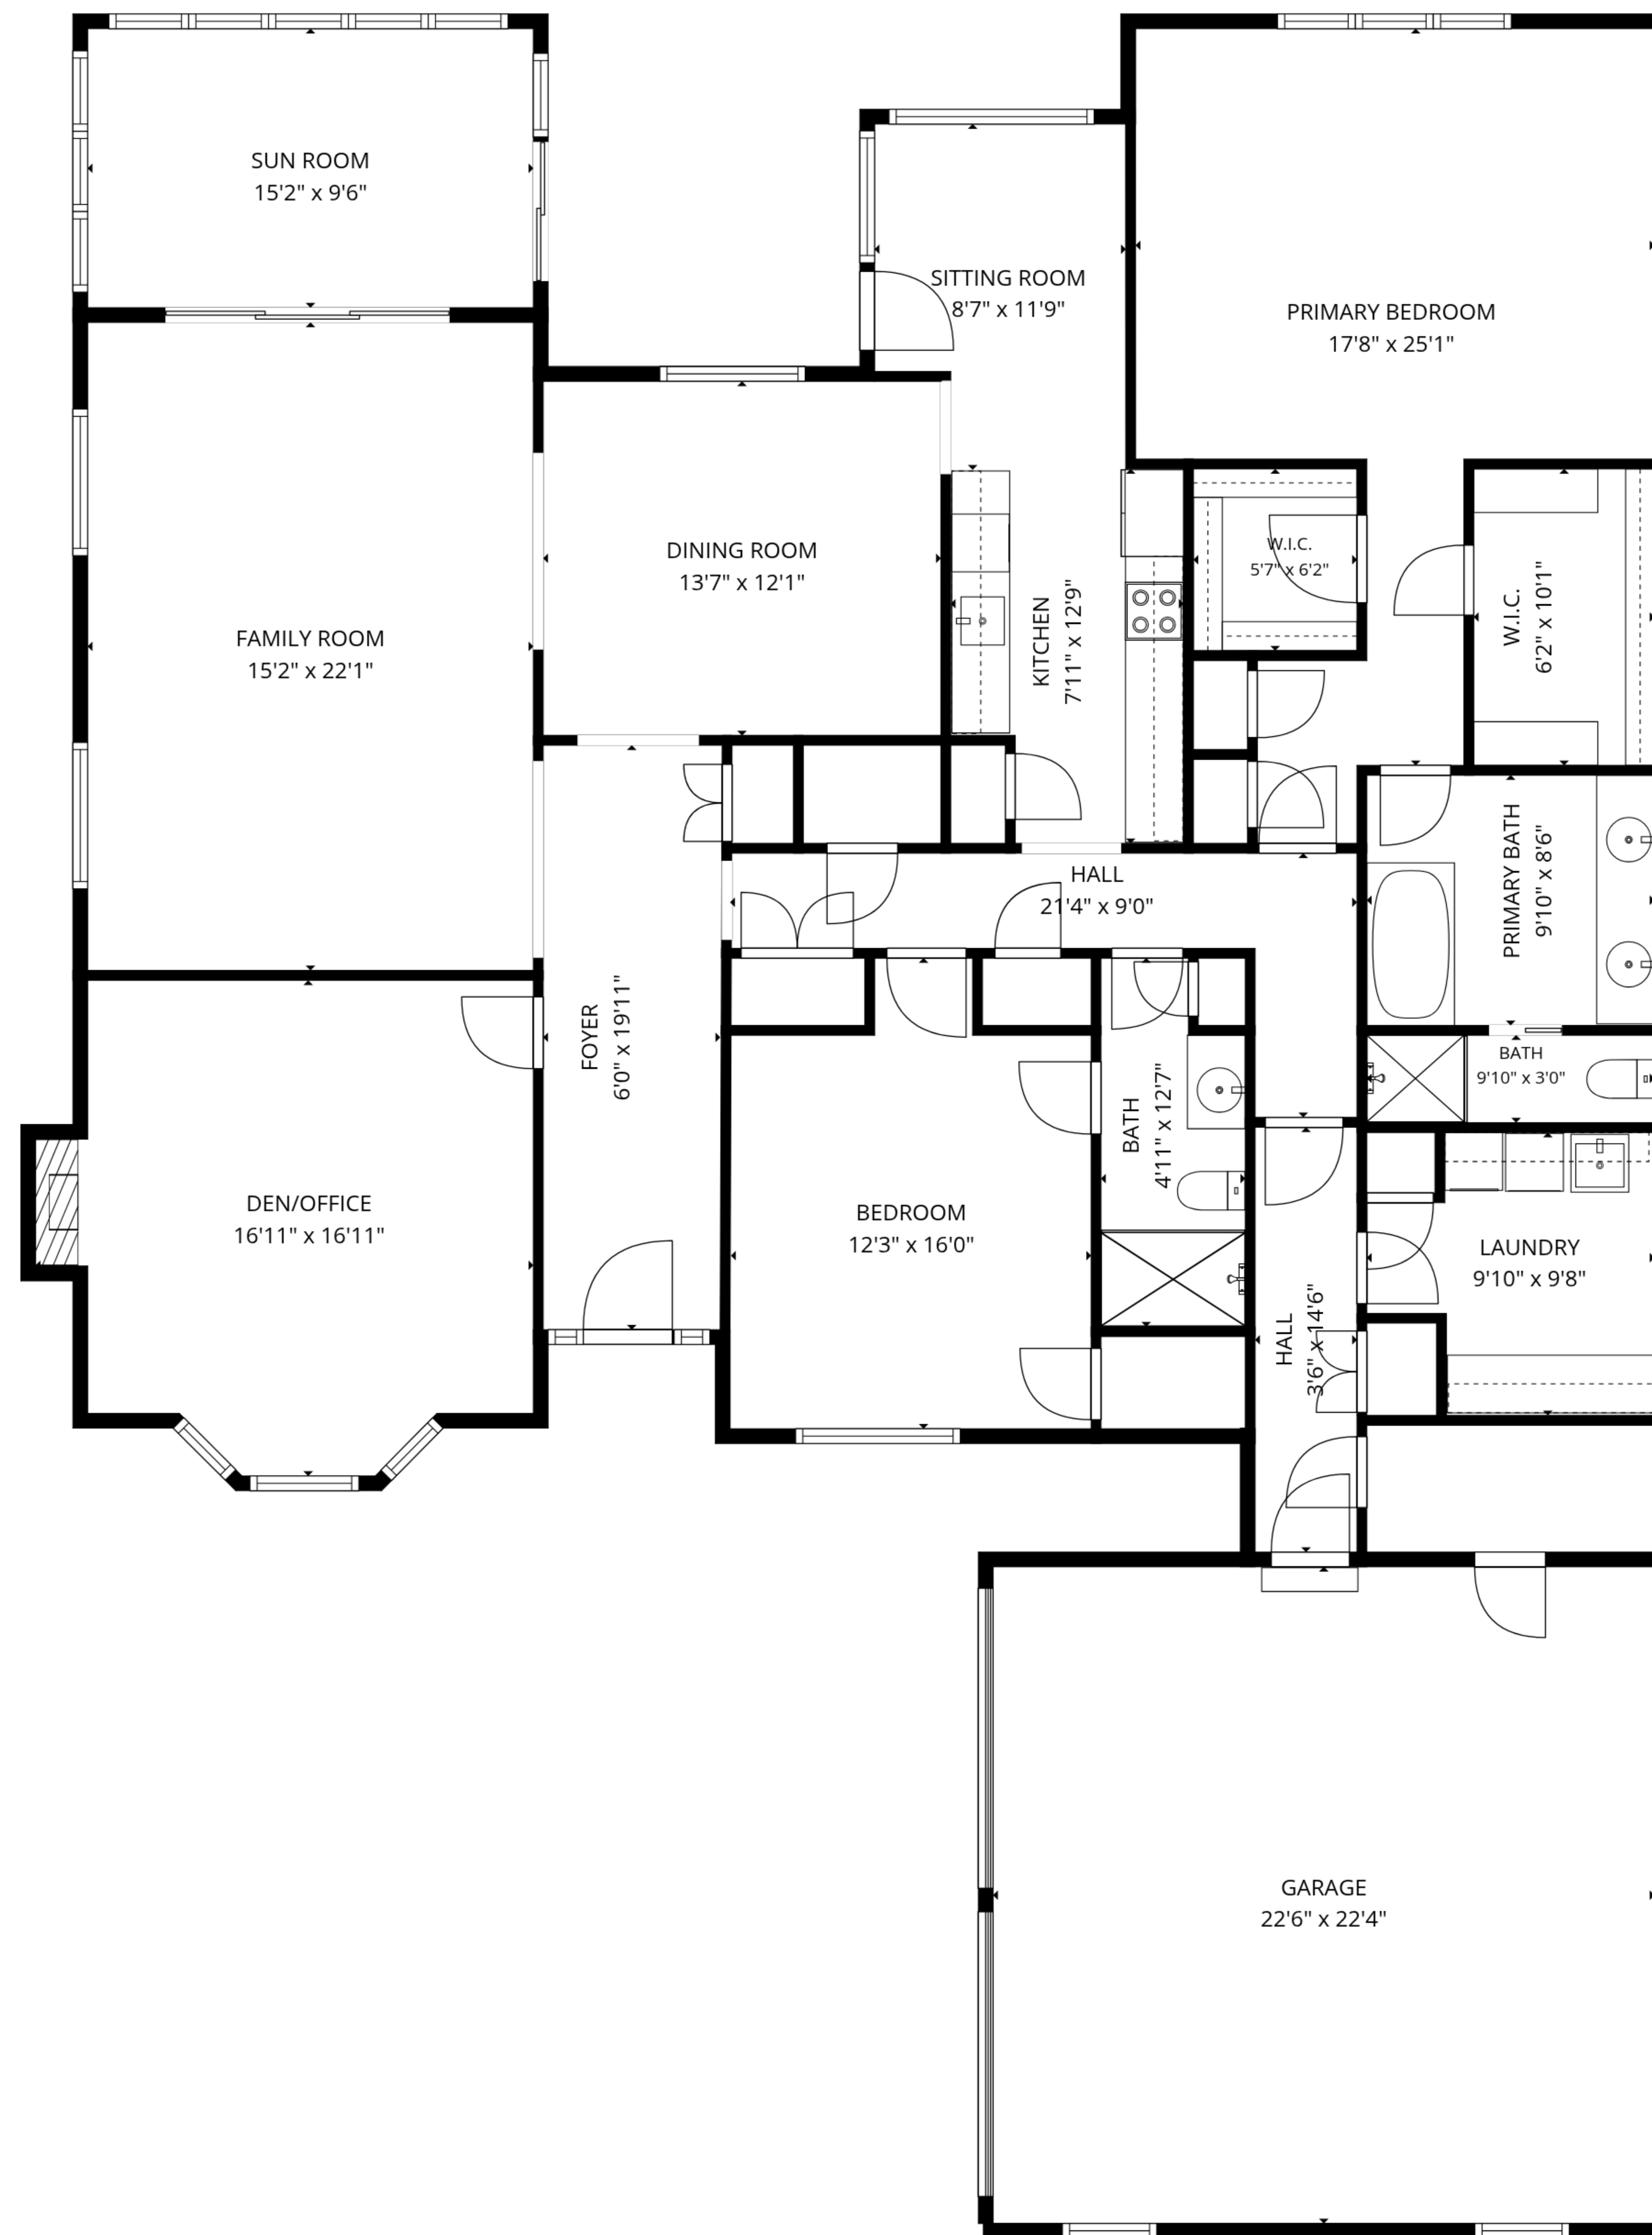

TOTAL: 2408 sq. ft

1st floor: 2408 sq. ft

EXCLUDED AREAS: GARAGE: 504 sq. ft, FIREPLACE: 9 sq. ft, WALLS: 170 sq. ft

TOTAL: 2408 sq. ft

1st floor: 2408 sq. ft

EXCLUDED AREAS: GARAGE: 504 sq. ft, FIREPLACE: 9 sq. ft, WALLS: 170 sq. ft