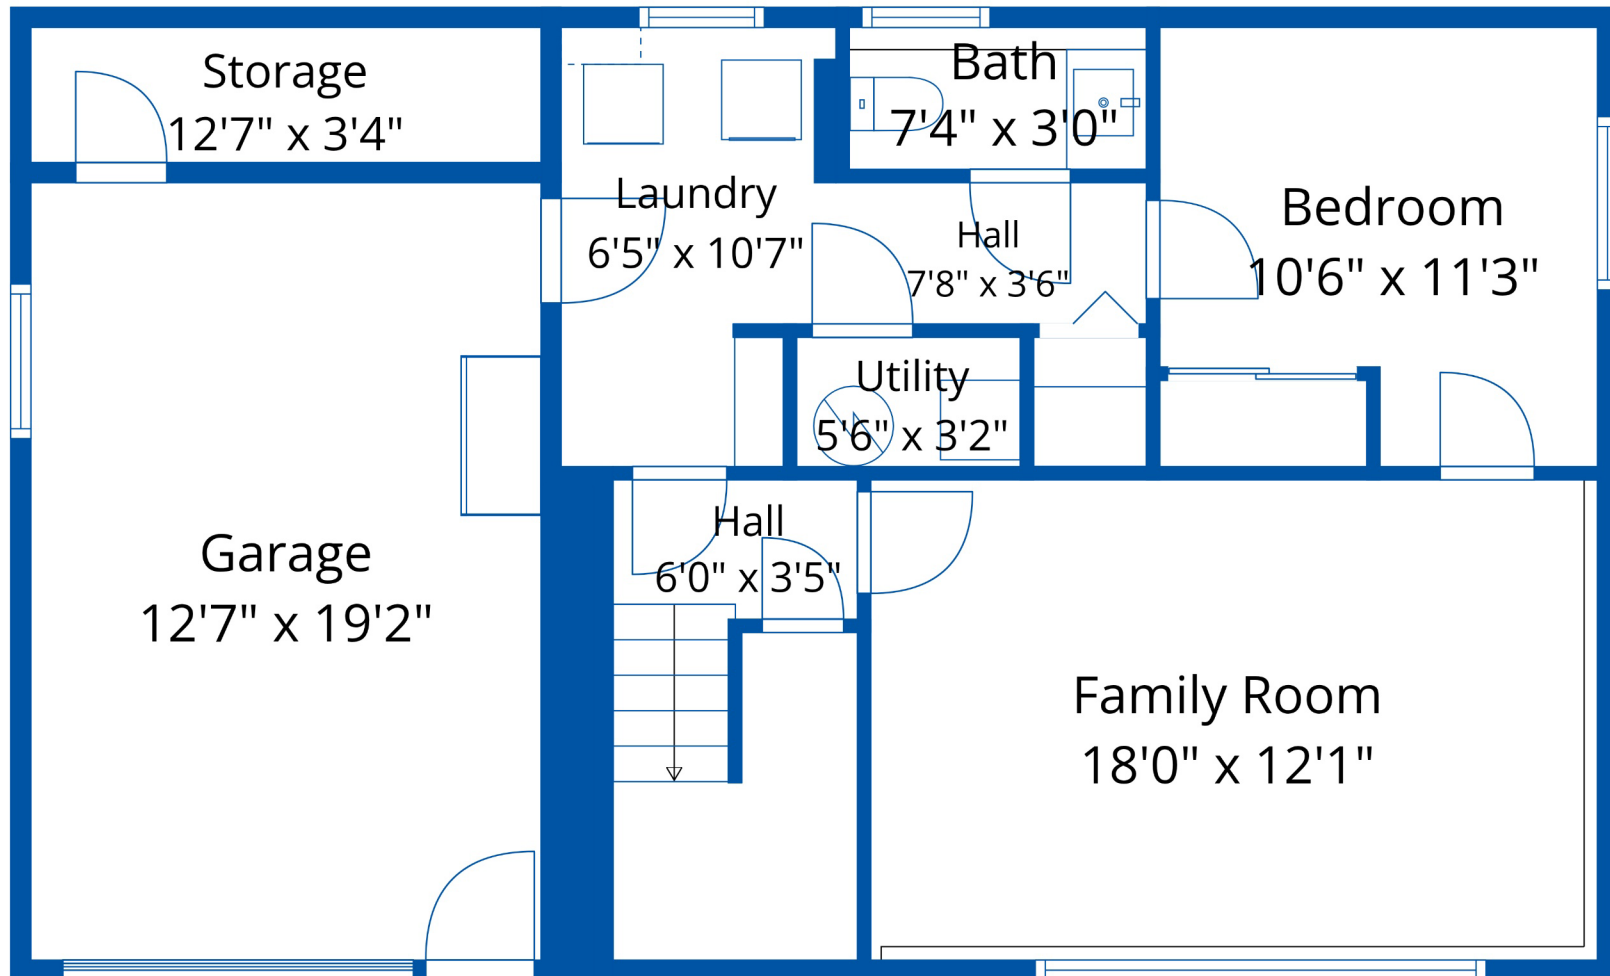

6336 Reid Rd

Janette Joiner  
604-819-6564

janettejoiner@remax.net

**Estimated Areas:**

Below Main: 625 sq. ft  
Main Floor: 1005 sq. ft  
**Total: 1630 Sq. Ft**

6336 Reid Rd

Janette Joiner  
604-819-6564

janettejoiner@remax.net

**Estimated Areas:**

Below Main: 625 sq. ft  
Main Floor: 1005 sq. ft  
Total: 1630 Sq. Ft

## Estimated Areas:

Below Main: 625 sq. ft

Main Floor: 1005 sq. ft

**Total: 1630 Sq. Ft**