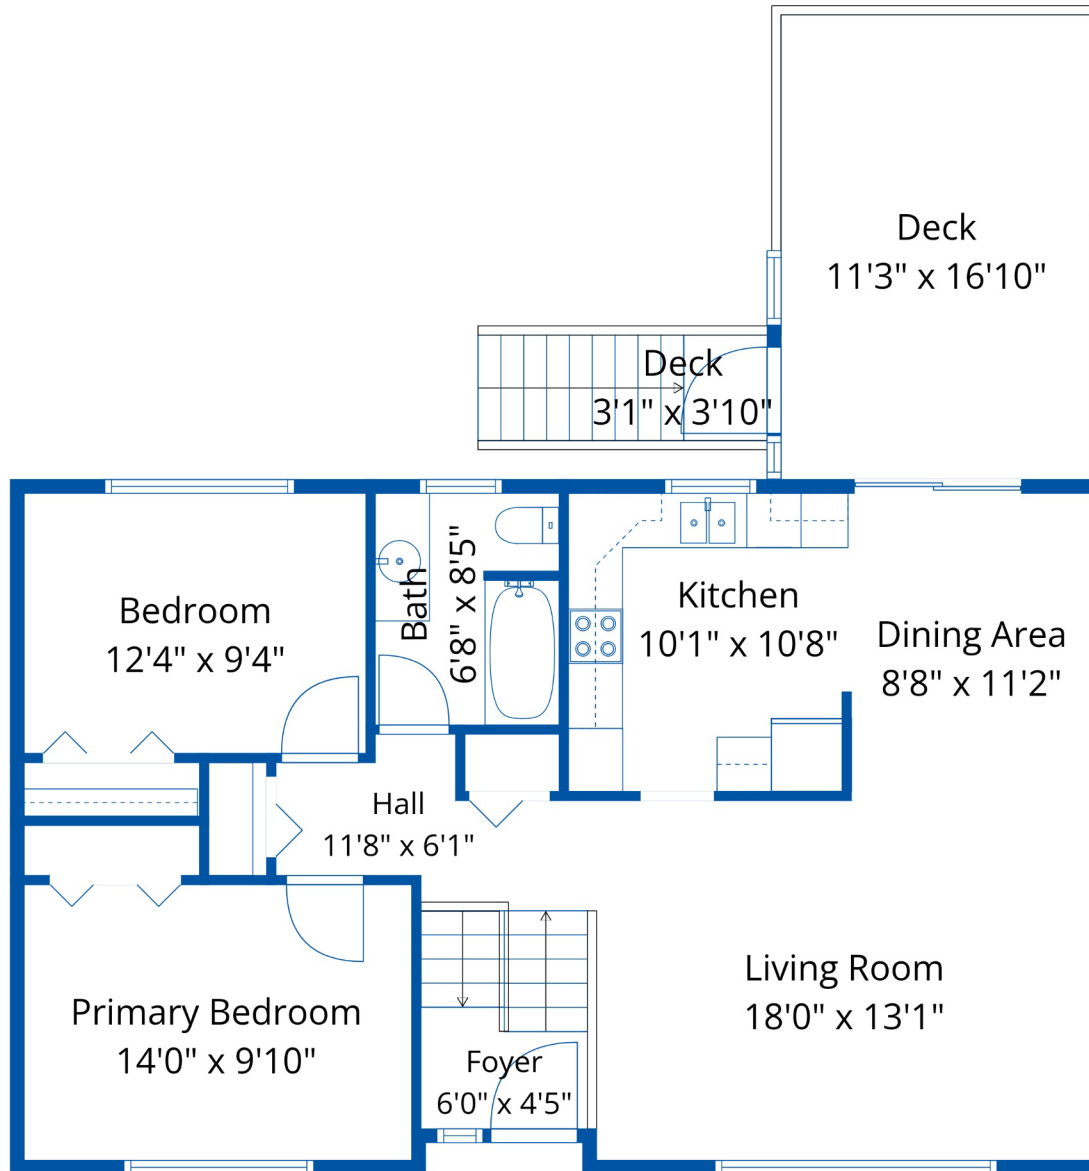

6336 Reid Rd

Janette Joiner  
604-819-6564

janettejoiner@remax.net

**Estimated Areas:**

Below Main: 625 sq. ft  
Main Floor: 1005 sq. ft  
**Total: 1630 Sq. Ft**

6336 Reid Rd

Janette Joiner  
604-819-6564

janettejoiner@remax.net

**Estimated Areas:**

Below Main: 625 sq. ft  
Main Floor: 1005 sq. ft  
Total: 1630 Sq. Ft

## Estimated Areas:

Below Main: 625 sq. ft

Main Floor: 1005 sq. ft

**Total: 1630 Sq. Ft**