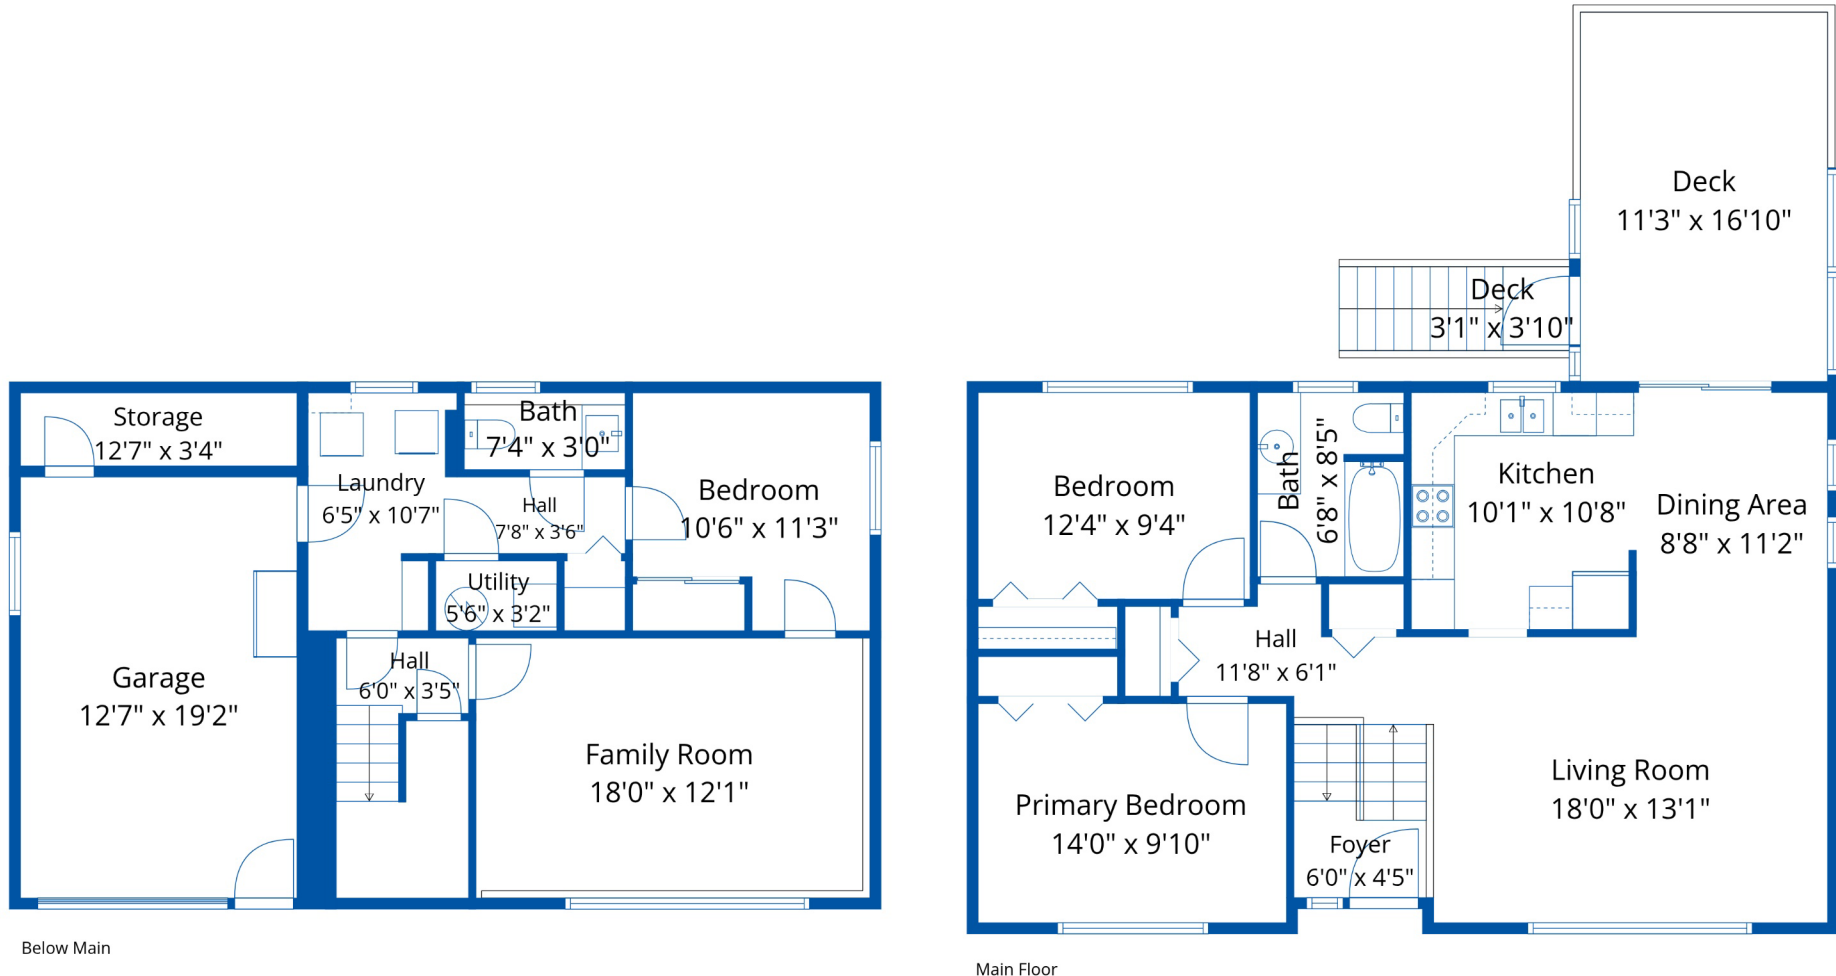

**Estimated Areas:**

Below Main: 625 sq. ft  
Main Floor: 1005 sq. ft  
Total: 1630 Sq. Ft

## Estimated Areas:

Below Main: 625 sq. ft

Main Floor: 1005 sq. ft

**Total: 1630 Sq. Ft**