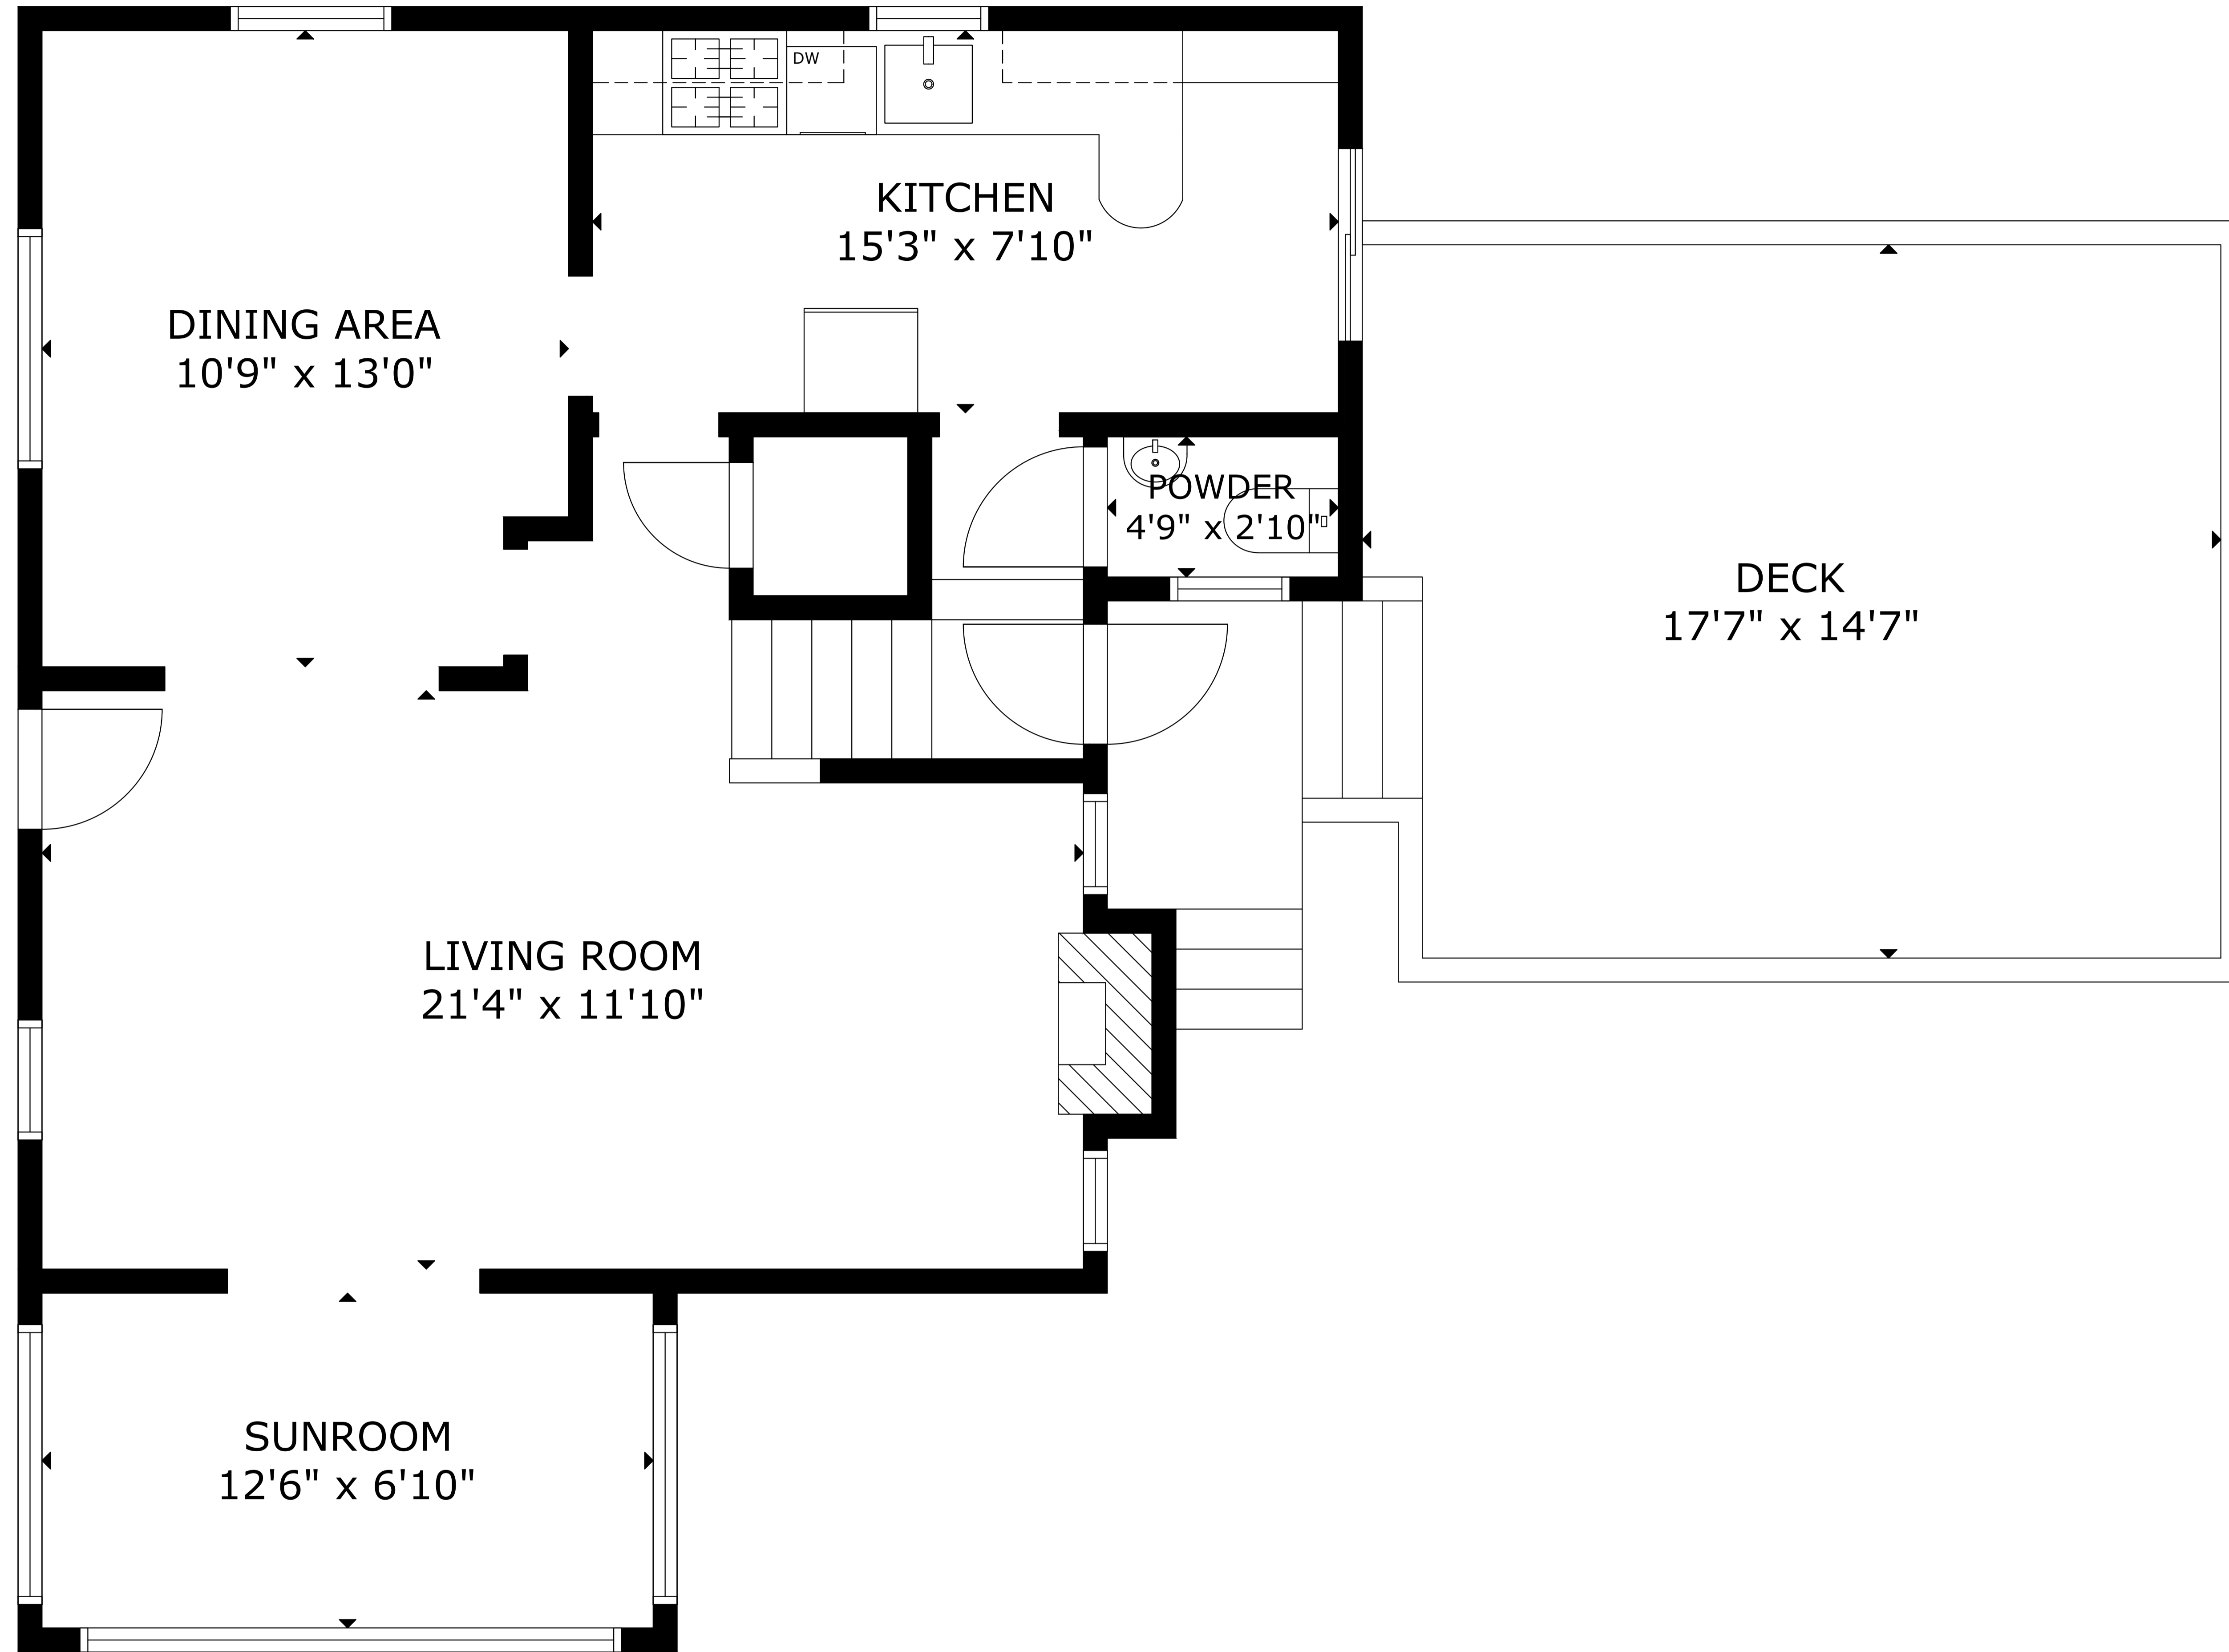

370 Demarest Ave, , Oradell, NJ, 07649, United States

GROSS INTERNAL AREA

TOTAL: 2,202 sq ft

LOWER FLOOR: 602 sq ft, MAIN FLOOR: 697 sq ft

SECOND FLOOR: 535 sq ft, ATTIC: 368 sq ft

EXCLUDED AREAS: DECK: 257 sq ft

THIS FLOOR PLAN IS PROVIDED FOR ILLUSTRATION PURPOSES ONLY WITH THE PERMISSION OF THE SELLER. ROOM POSITIONS AND DIMENSIONS ARE APPROXIMATE AND ARE NOT GUARANTEED TO BE EXACT OR TO SCALE. THE BUYER SHOULD CONFIRM MEASUREMENTS FOR ACCURACY.