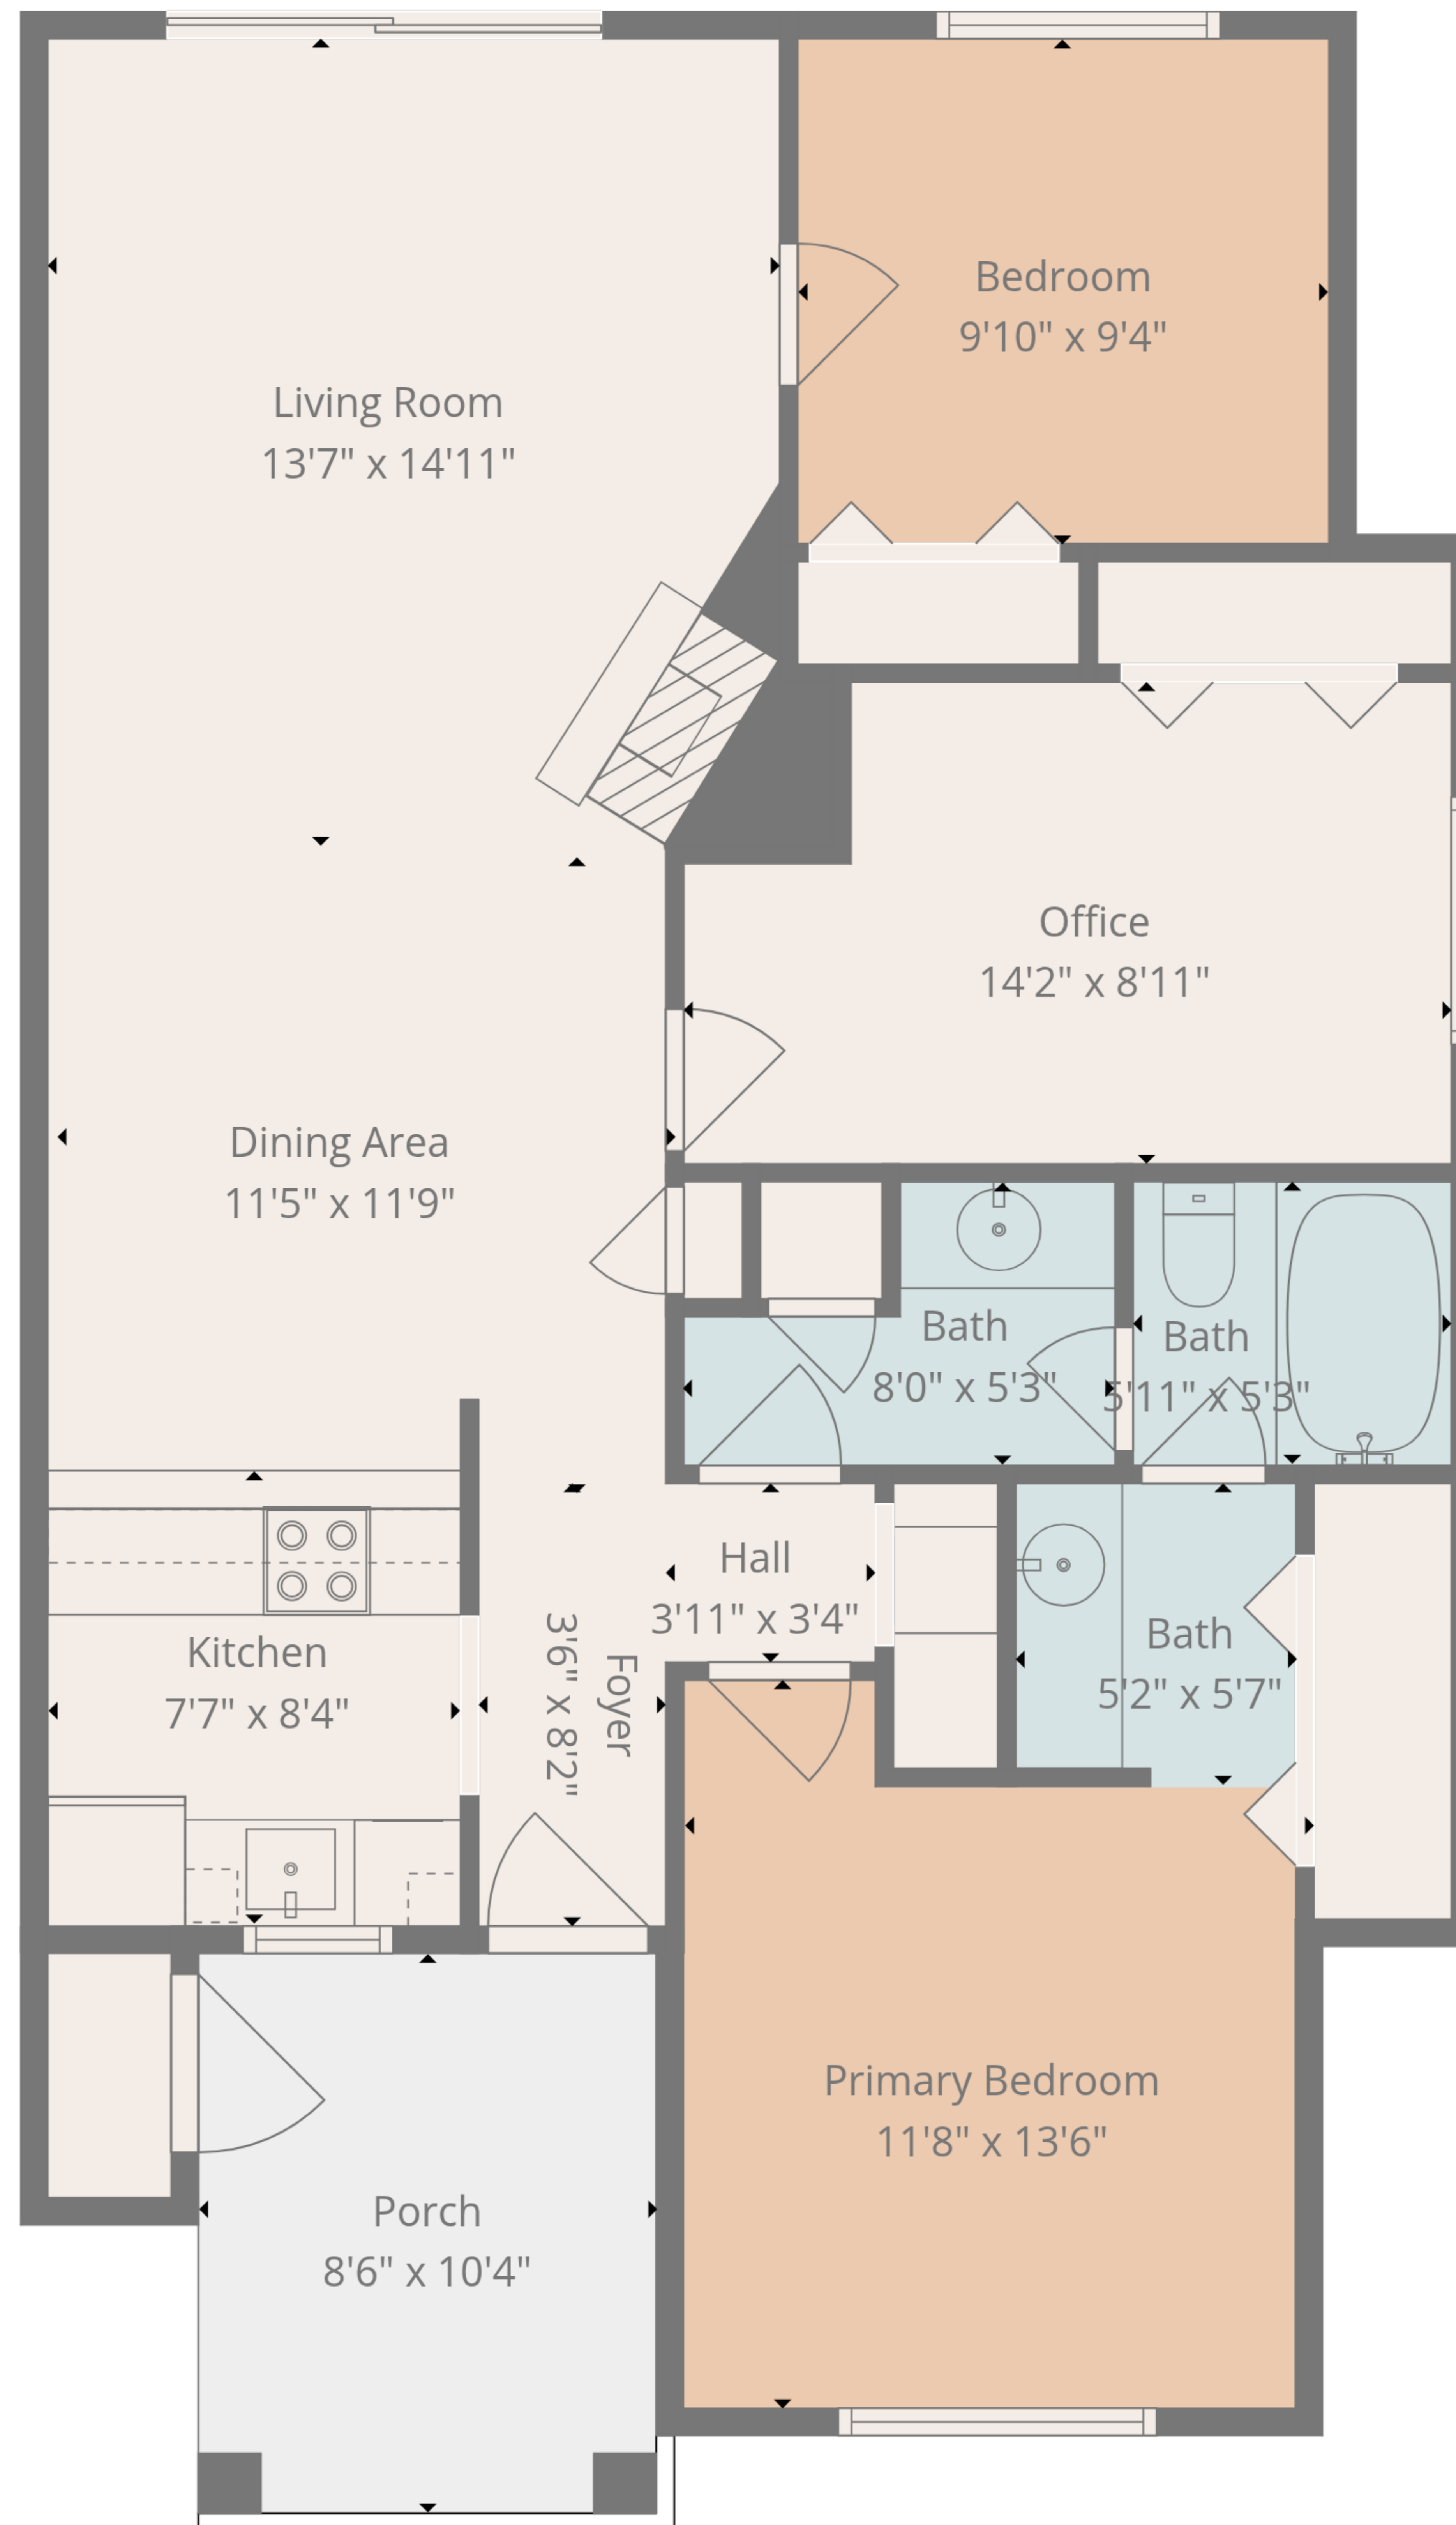

TOTAL: 997 sq. ft
 1st floor: 997 sq. ft
 EXCLUDED AREAS: PORCH: 88 sq. ft, WALLS: 66 sq. ft

Floor Plan Created By Cubicasa App. Measurements Deemed Highly Reliable But Not Guaranteed.

TOTAL: 997 sq. ft
 1st floor: 997 sq. ft
 EXCLUDED AREAS: PORCH: 88 sq. ft, WALLS: 66 sq. ft

Floor Plan Created By Cubicasa App. Measurements Deemed Highly Reliable But Not Guaranteed.