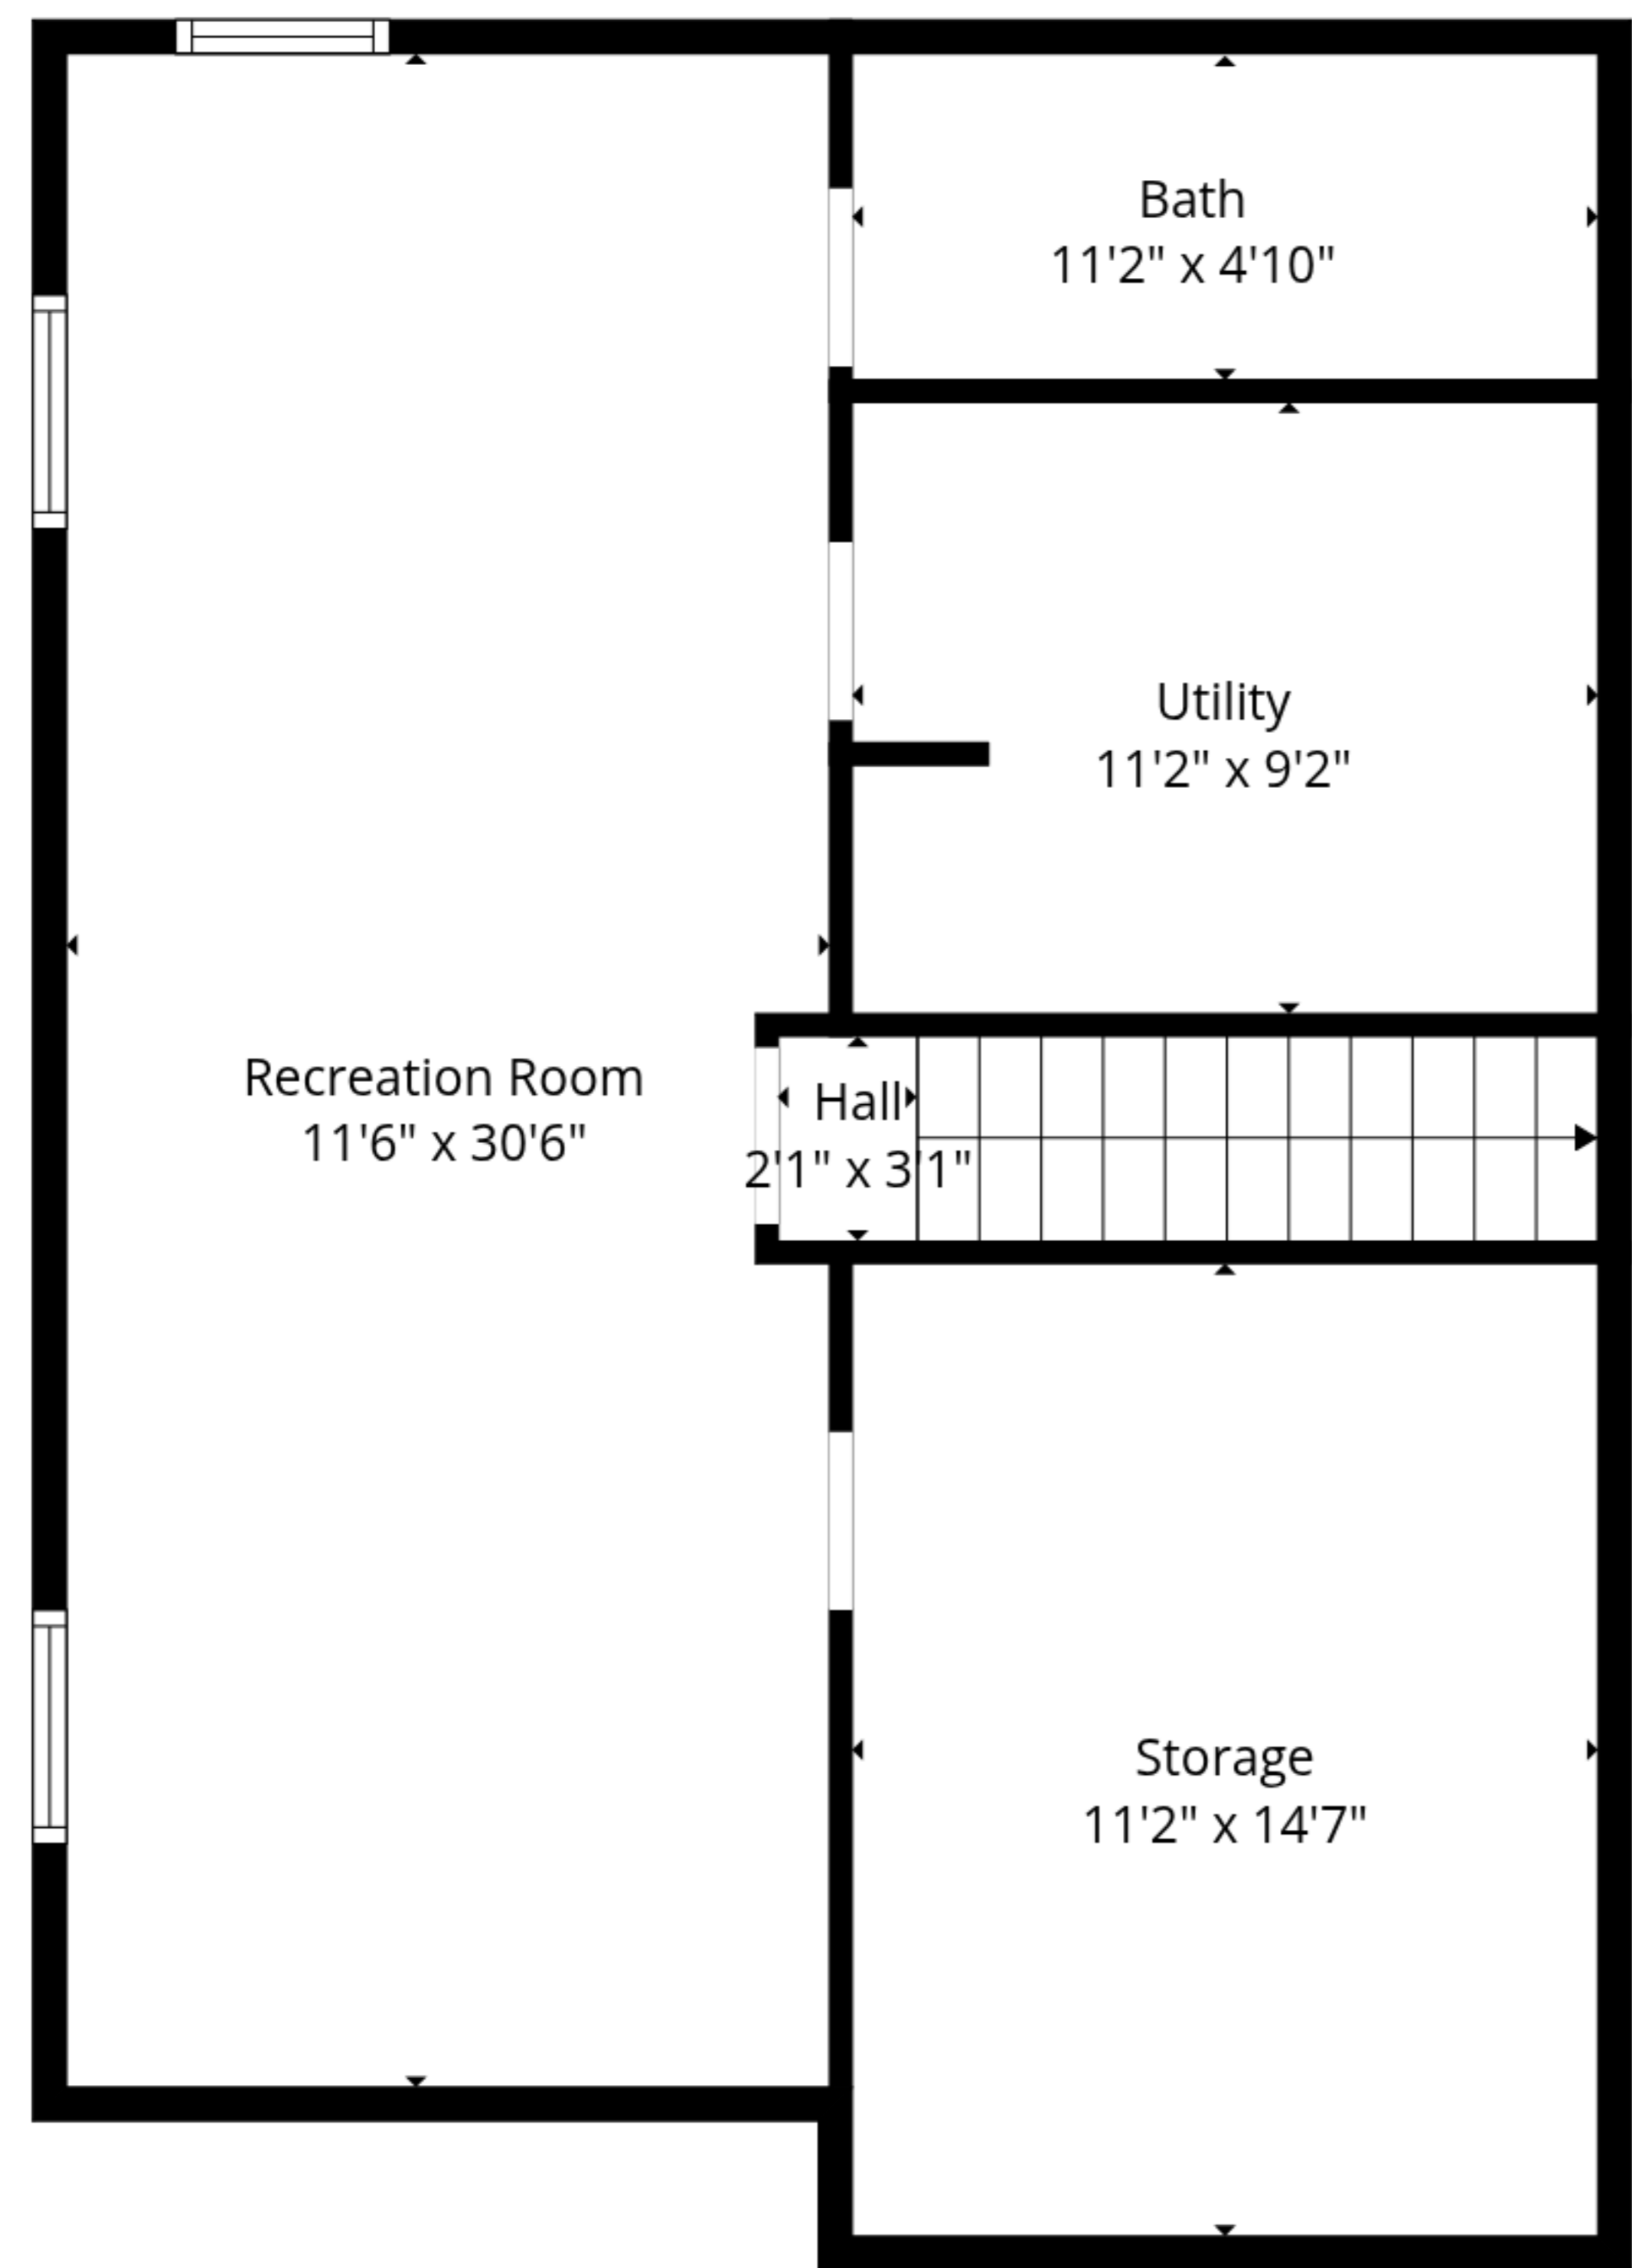

**TOTAL: 2113 sq. ft**

Basement: 461 sq. ft, 1st floor: 1652 sq. ft

EXCLUDED AREAS: STORAGE: 164 sq. ft, UTILITY: 103 sq. ft, GARAGE: 490 sq. ft,  
WALLS: 194 sq. ft

**TOTAL: 2113 sq. ft**

Basement: 461 sq. ft, 1st floor: 1652 sq. ft

EXCLUDED AREAS: STORAGE: 164 sq. ft, UTILITY: 103 sq. ft, GARAGE: 490 sq. ft,  
WALLS: 194 sq. ft

1st Floor

Basement

**TOTAL: 2113 sq. ft**  
 Basement: 461 sq. ft, 1st floor: 1652 sq. ft  
 EXCLUDED AREAS: STORAGE: 164 sq. ft, UTILITY: 103 sq. ft, GARAGE: 490 sq. ft,  
 WALLS: 194 sq. ft