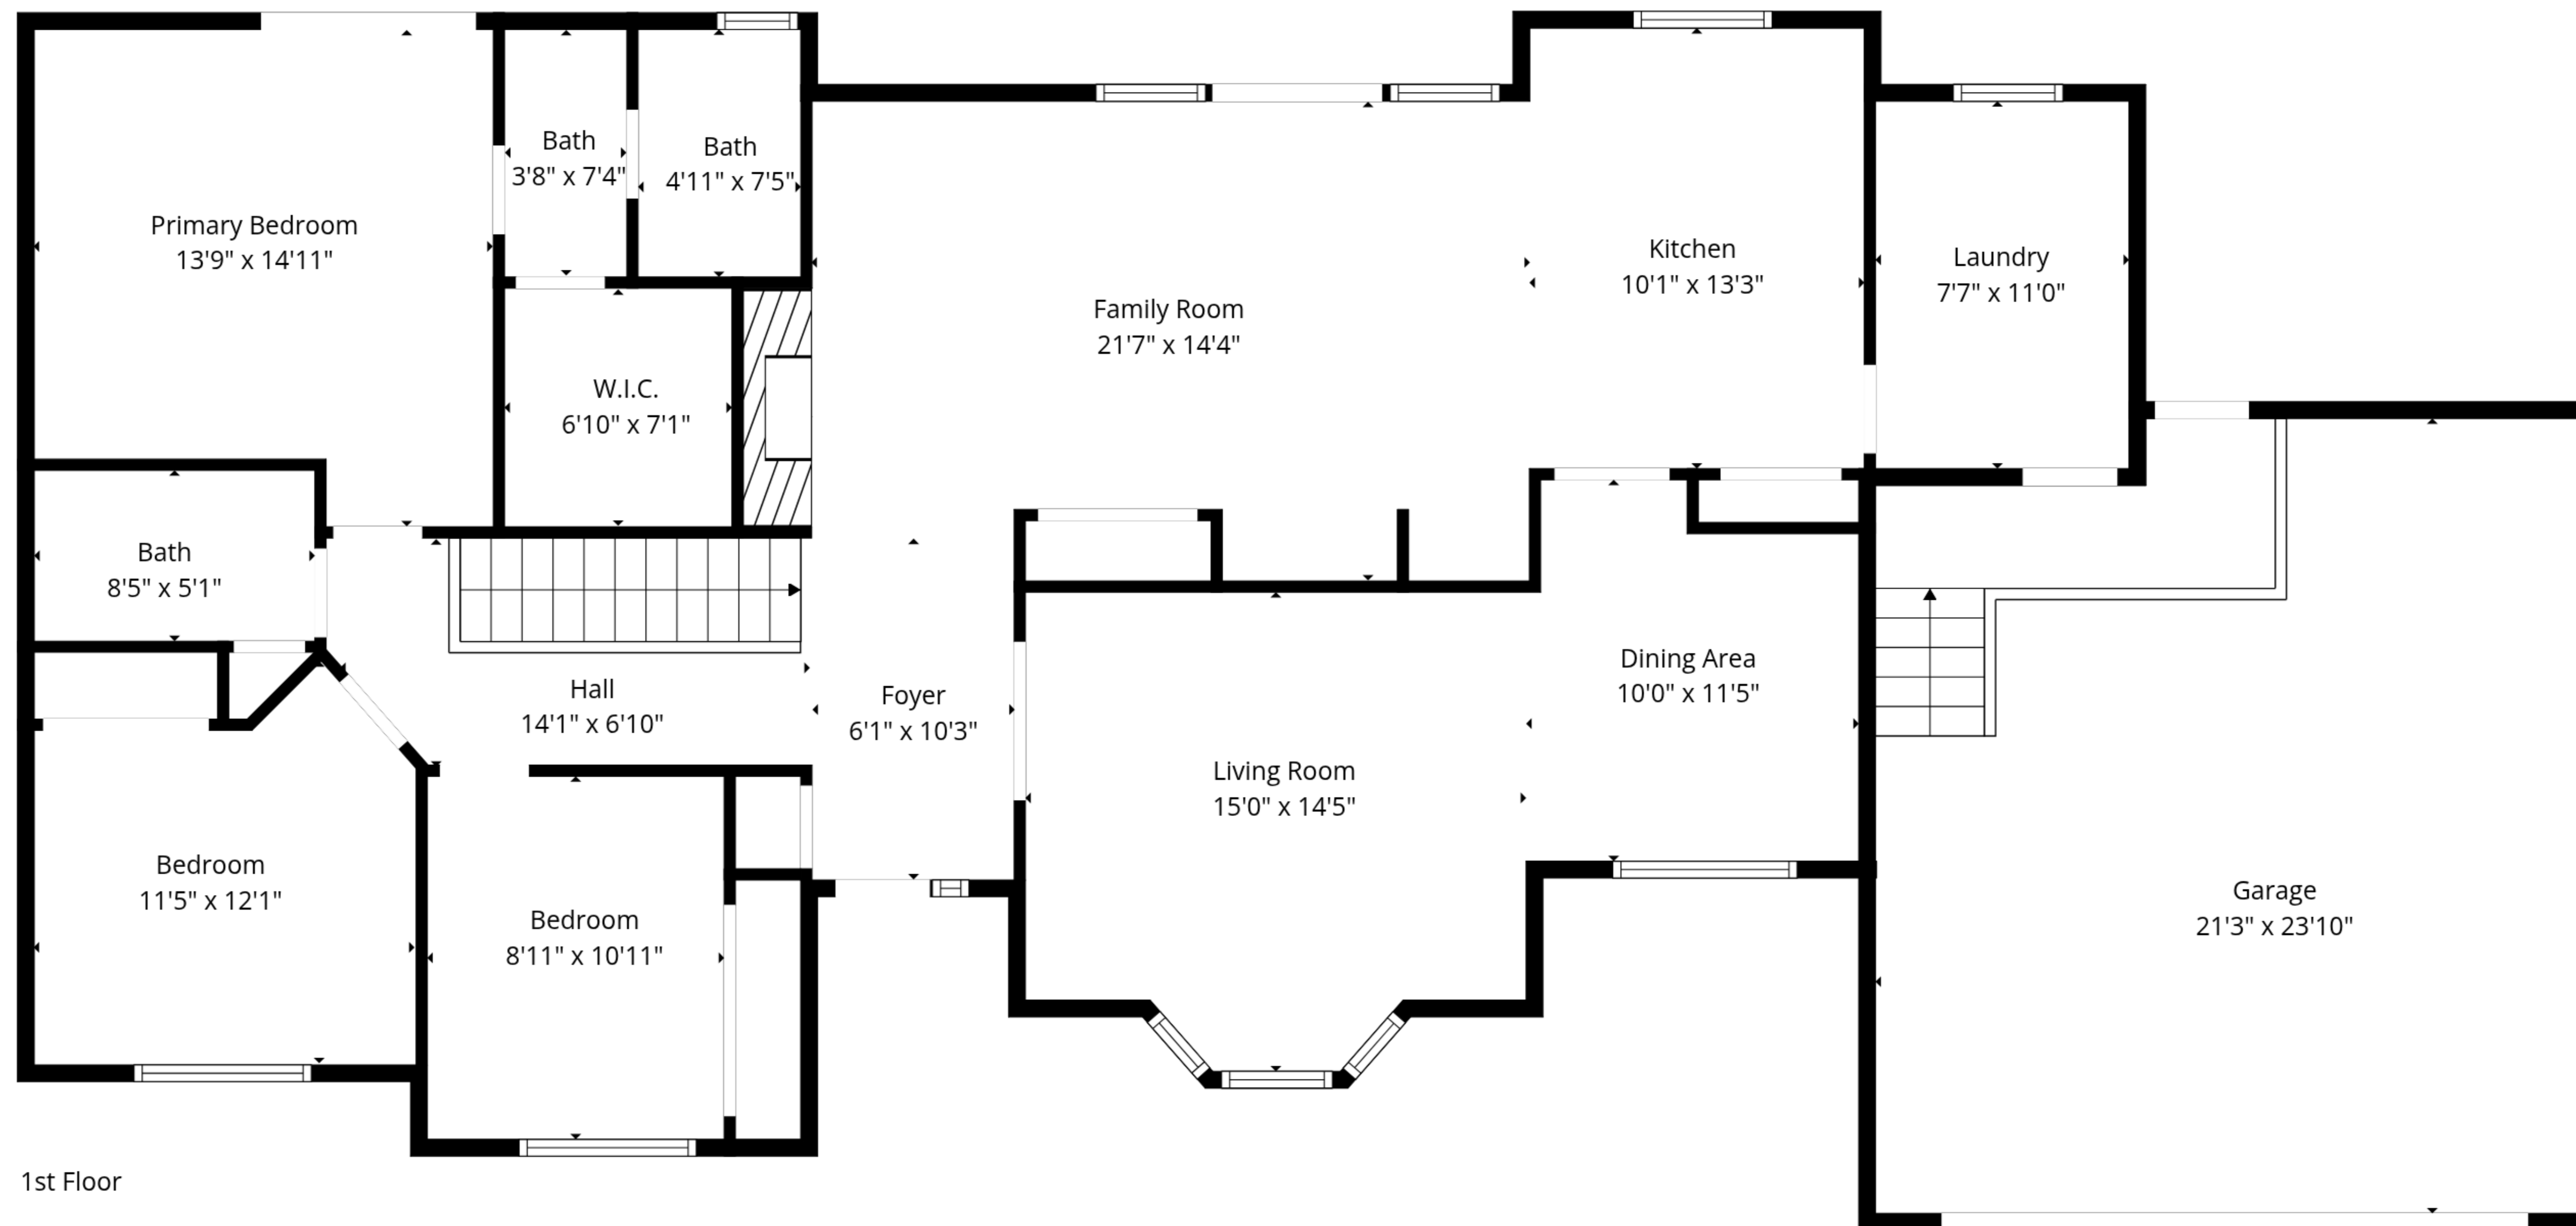

**TOTAL: 2113 sq. ft**

Basement: 461 sq. ft, 1st floor: 1652 sq. ft

EXCLUDED AREAS: STORAGE: 164 sq. ft, UTILITY: 103 sq. ft, GARAGE: 490 sq. ft,  
WALLS: 194 sq. ft

**TOTAL: 2113 sq. ft**

Basement: 461 sq. ft, 1st floor: 1652 sq. ft

EXCLUDED AREAS: STORAGE: 164 sq. ft, UTILITY: 103 sq. ft, GARAGE: 490 sq. ft,  
WALLS: 194 sq. ft

1st Floor

Basement

**TOTAL: 2113 sq. ft**  
 Basement: 461 sq. ft, 1st floor: 1652 sq. ft  
 EXCLUDED AREAS: STORAGE: 164 sq. ft, UTILITY: 103 sq. ft, GARAGE: 490 sq. ft,  
 WALLS: 194 sq. ft