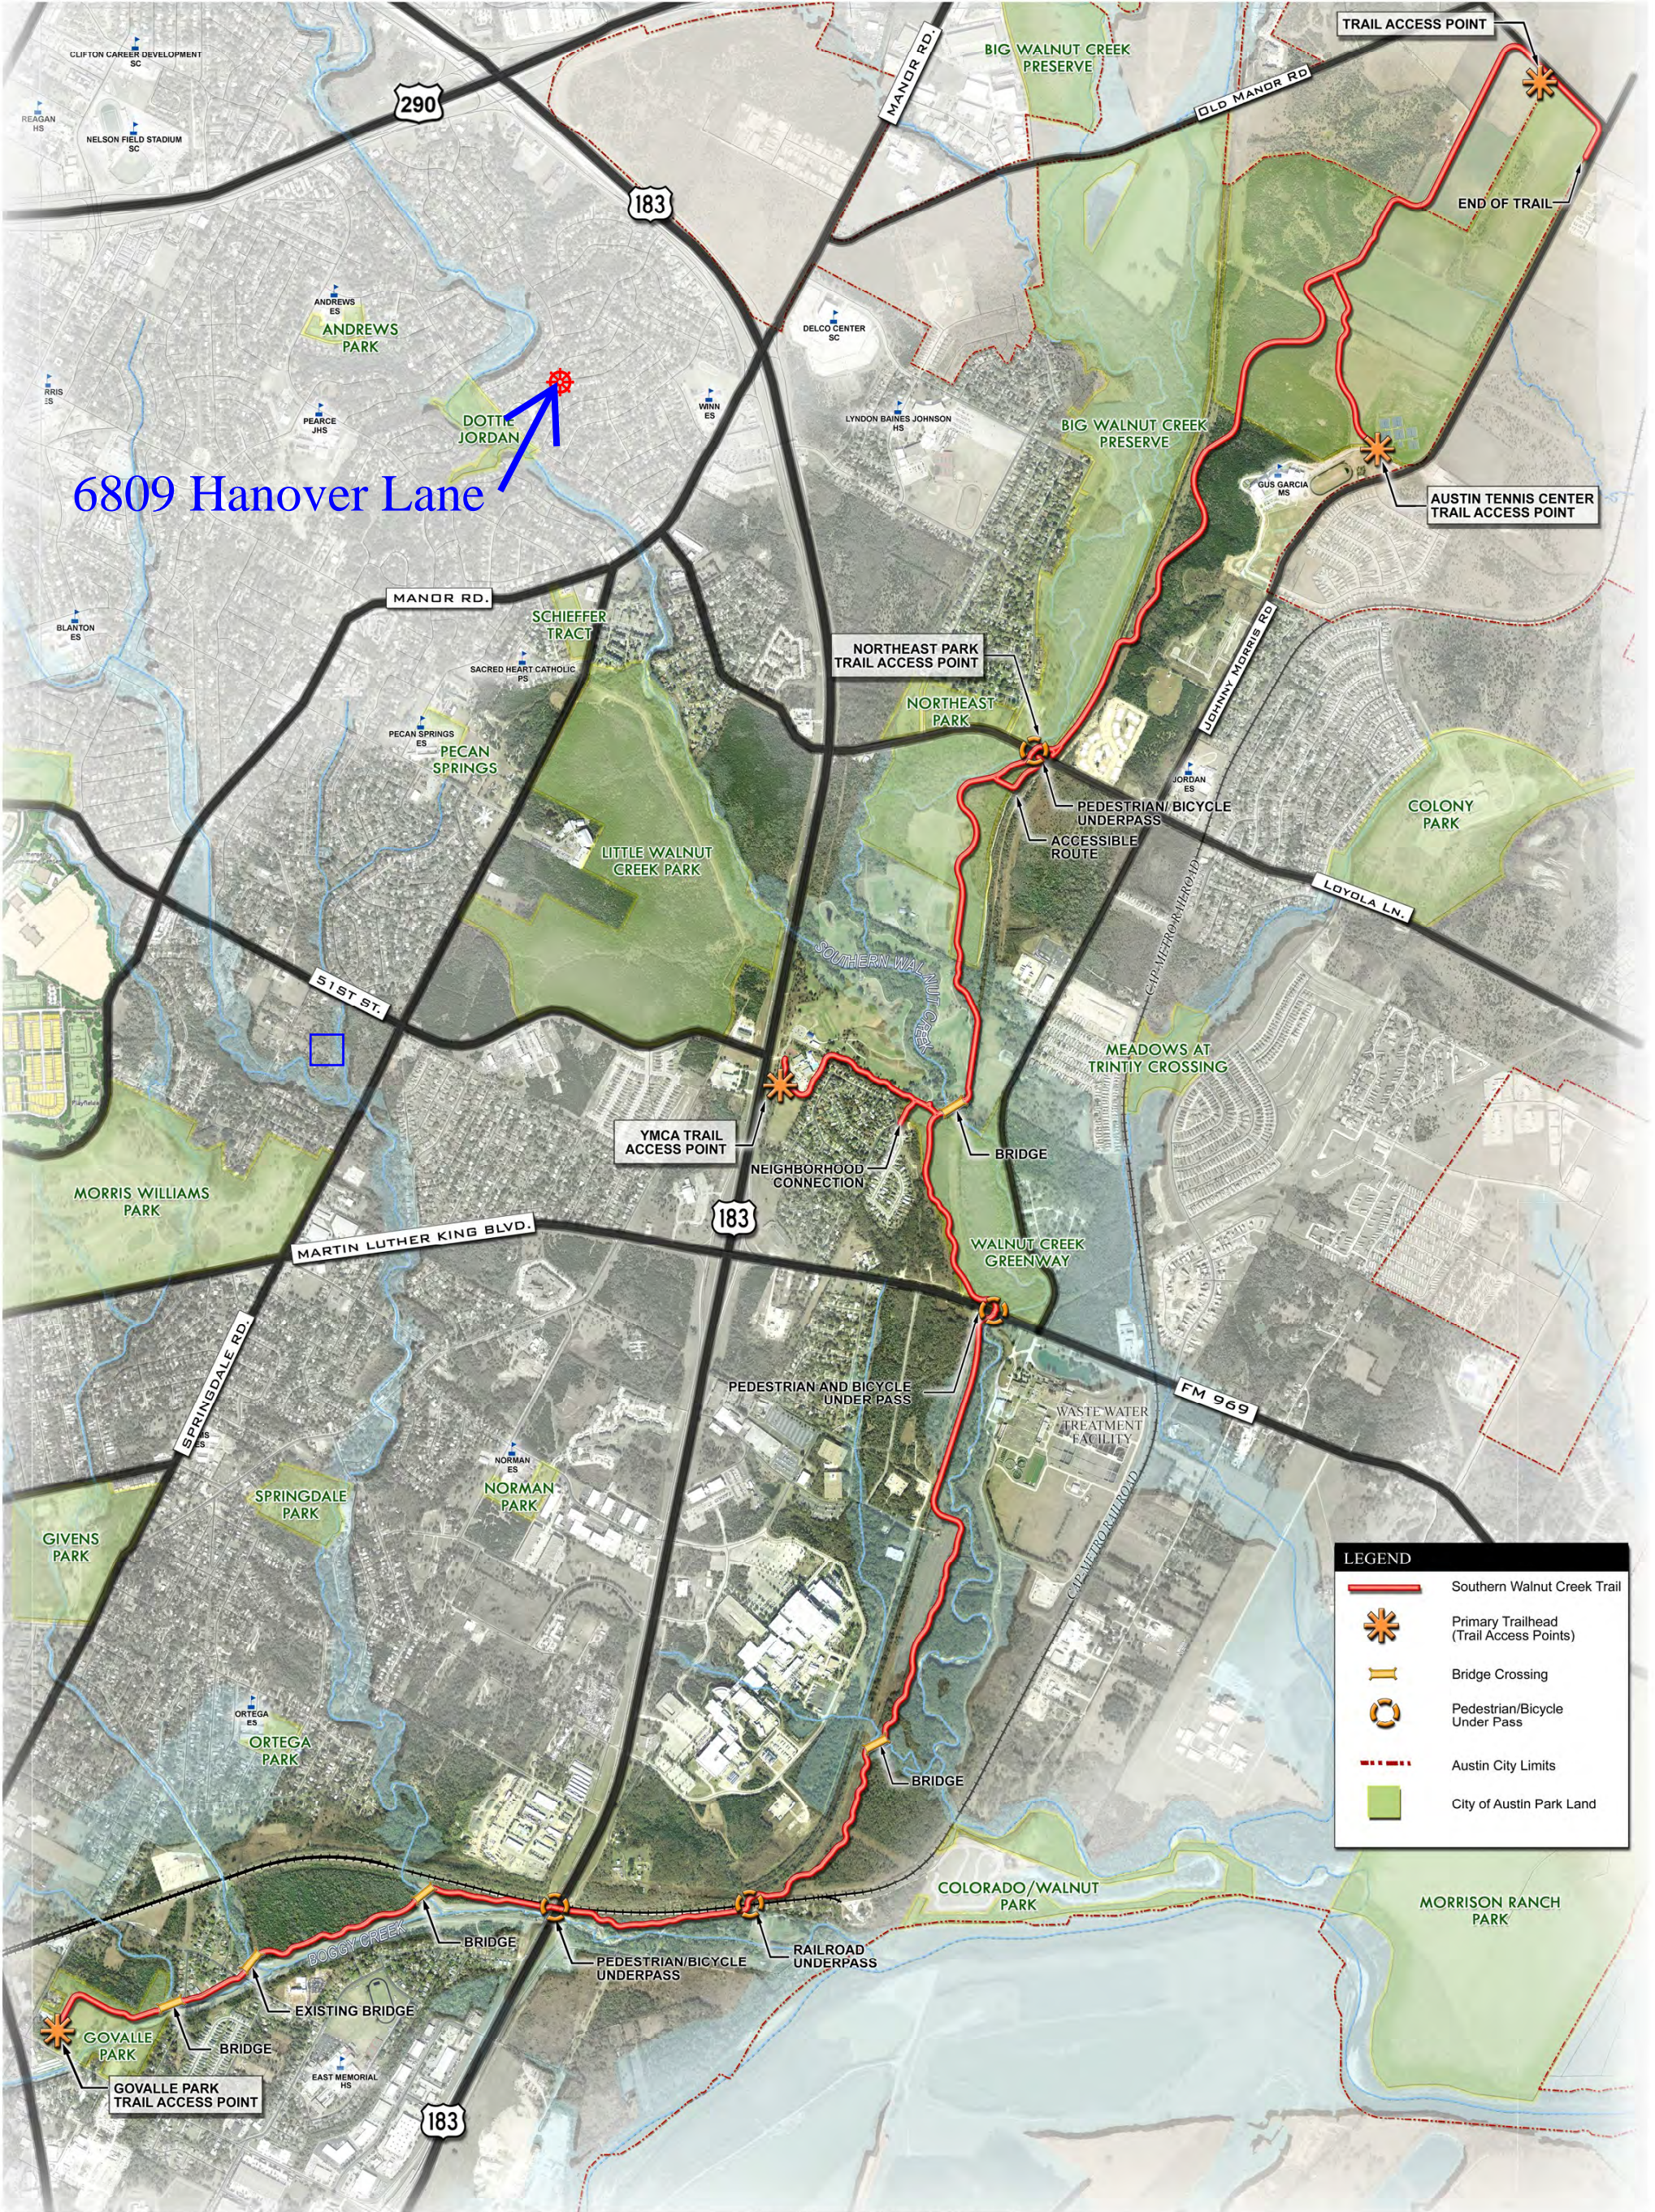

Walnut Creek Trail South

6809 Hanover Lane

LEGEND	
	Southern Walnut Creek Trail
	Primary Trailhead (Trail Access Points)
	Bridge Crossing
	Pedestrian/Bicycle Under Pass
	Austin City Limits
	City of Austin Park Land

SOUTHERN WALNUT CREEK HIKE AND BIKE TRAIL AUSTIN, TEXAS

April 2011

<https://www.austintexas.gov/parks/locations/southern-walnut-creek-trail>