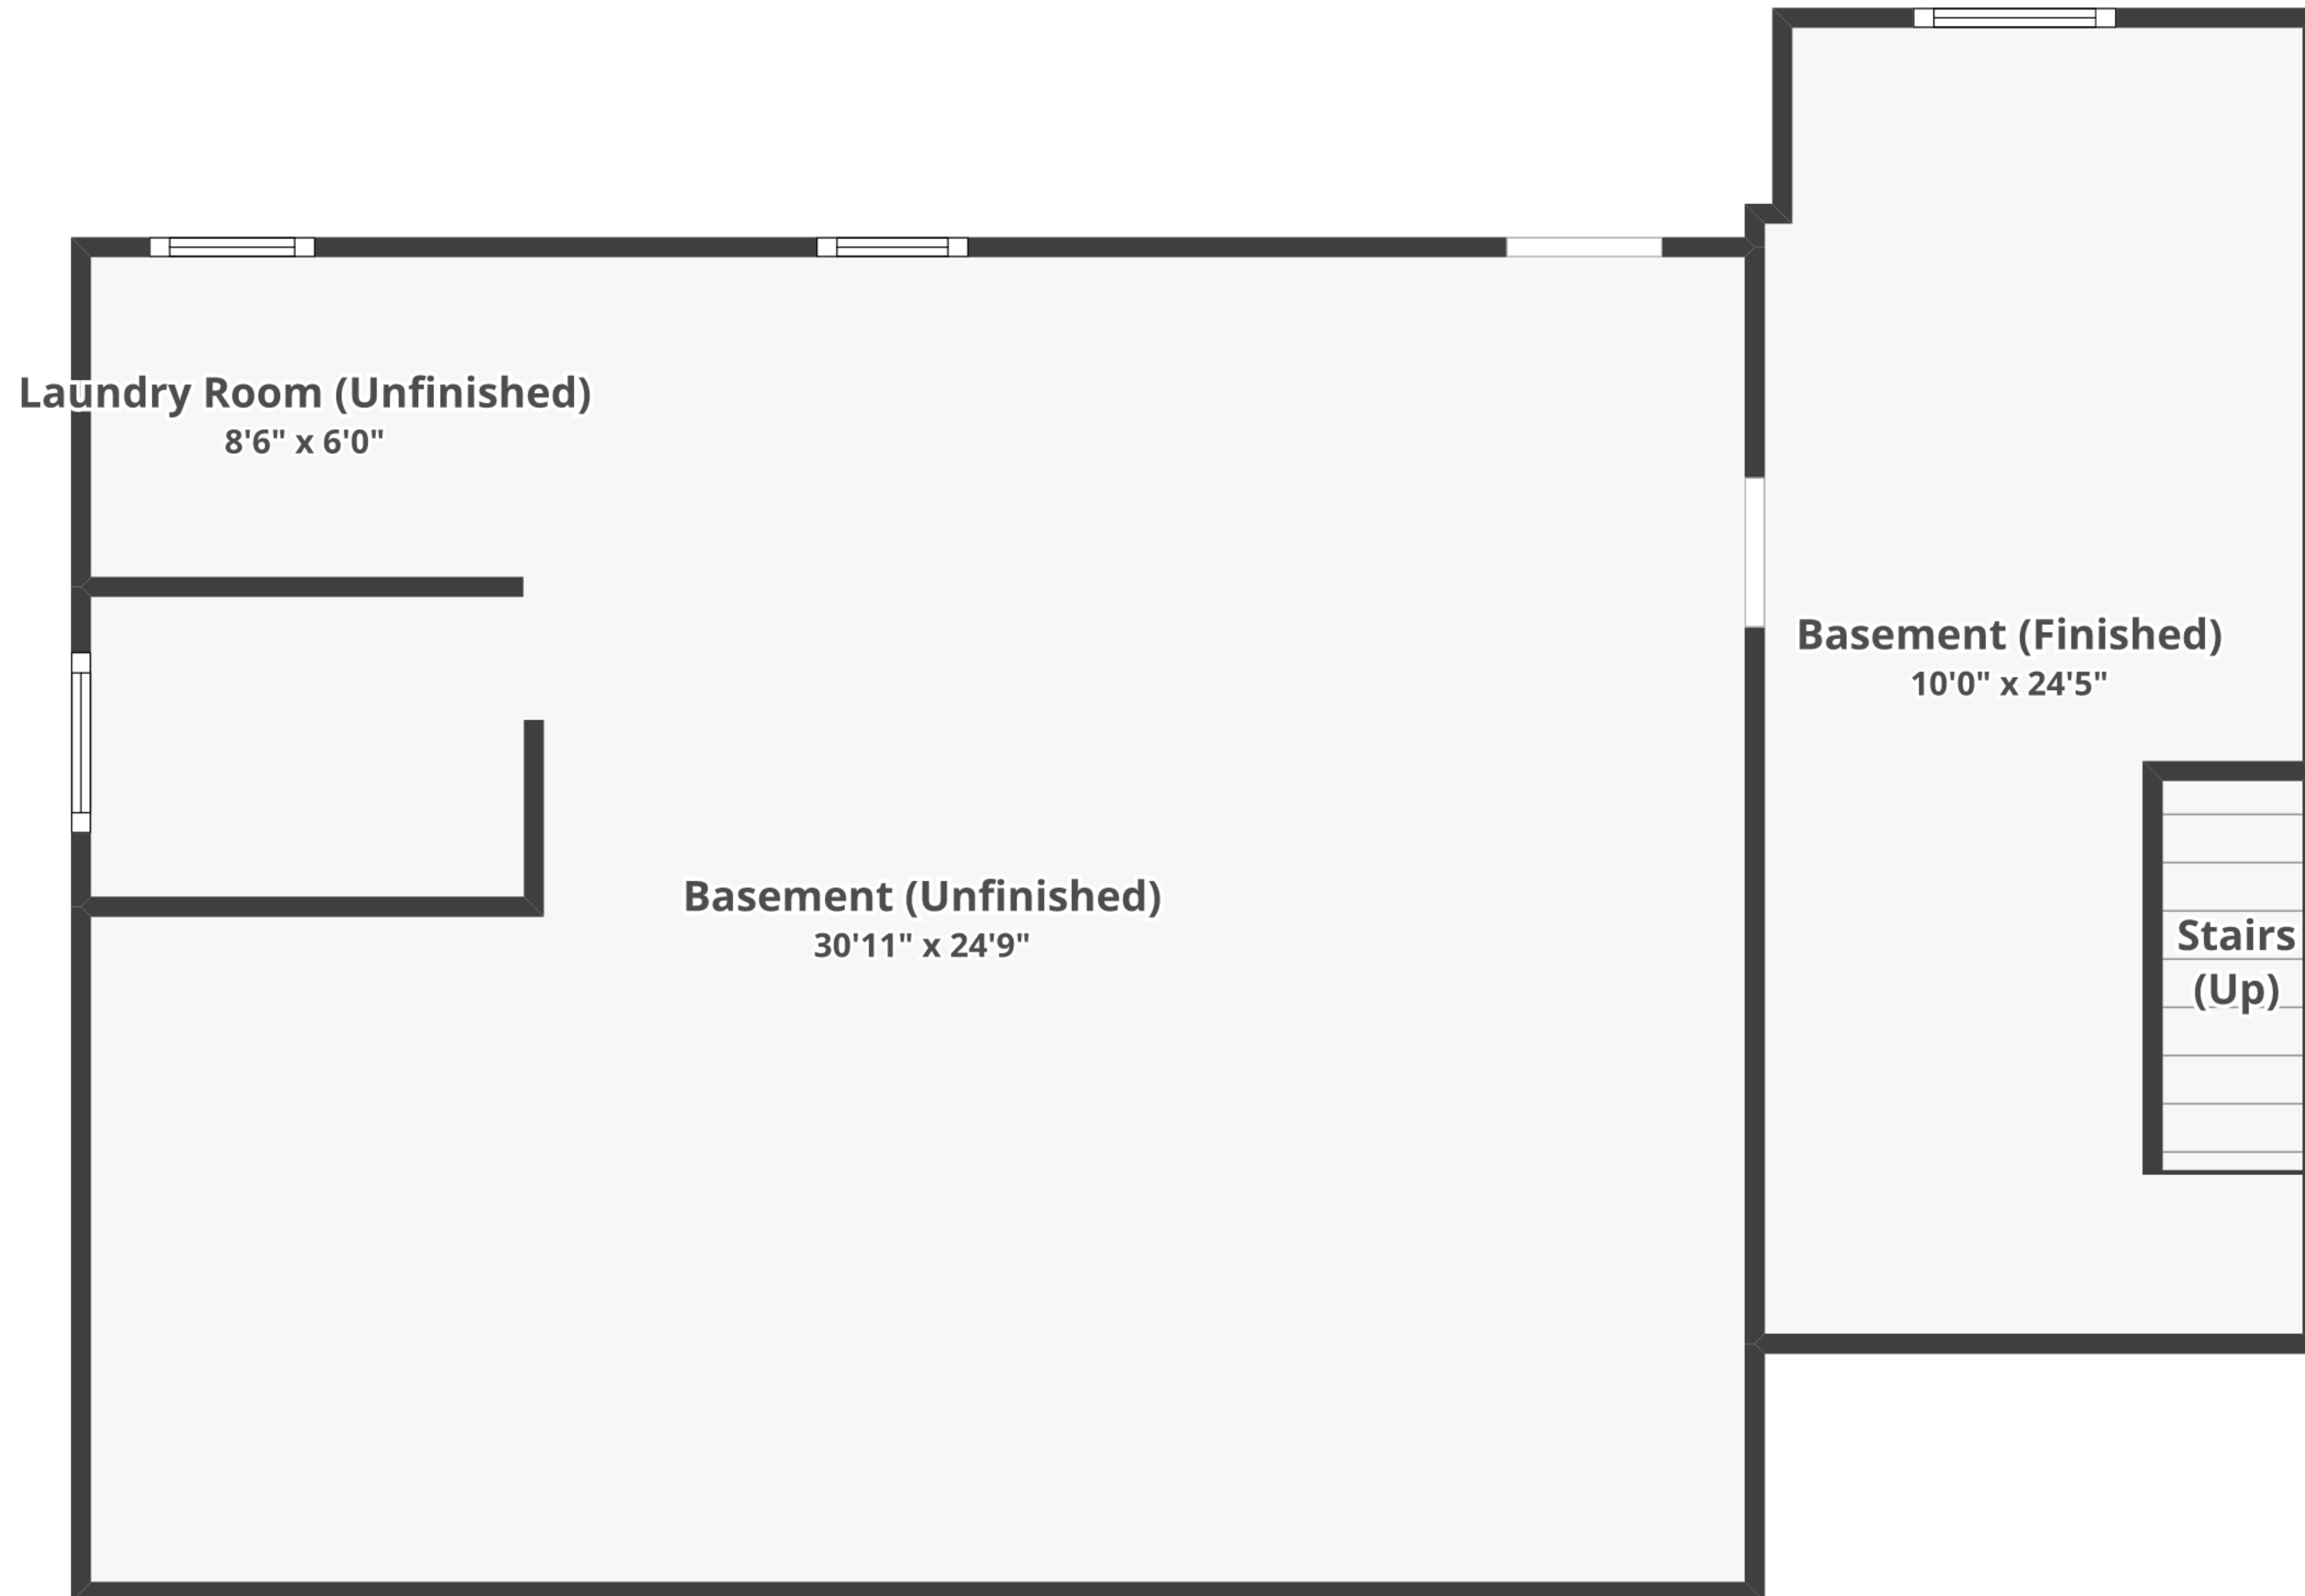

110 Erie Trl, Winchester, VA 22602

Total finished area: ~1,880.99 sq. ft.

Basement

Finished area: ~219.96 sq. ft.