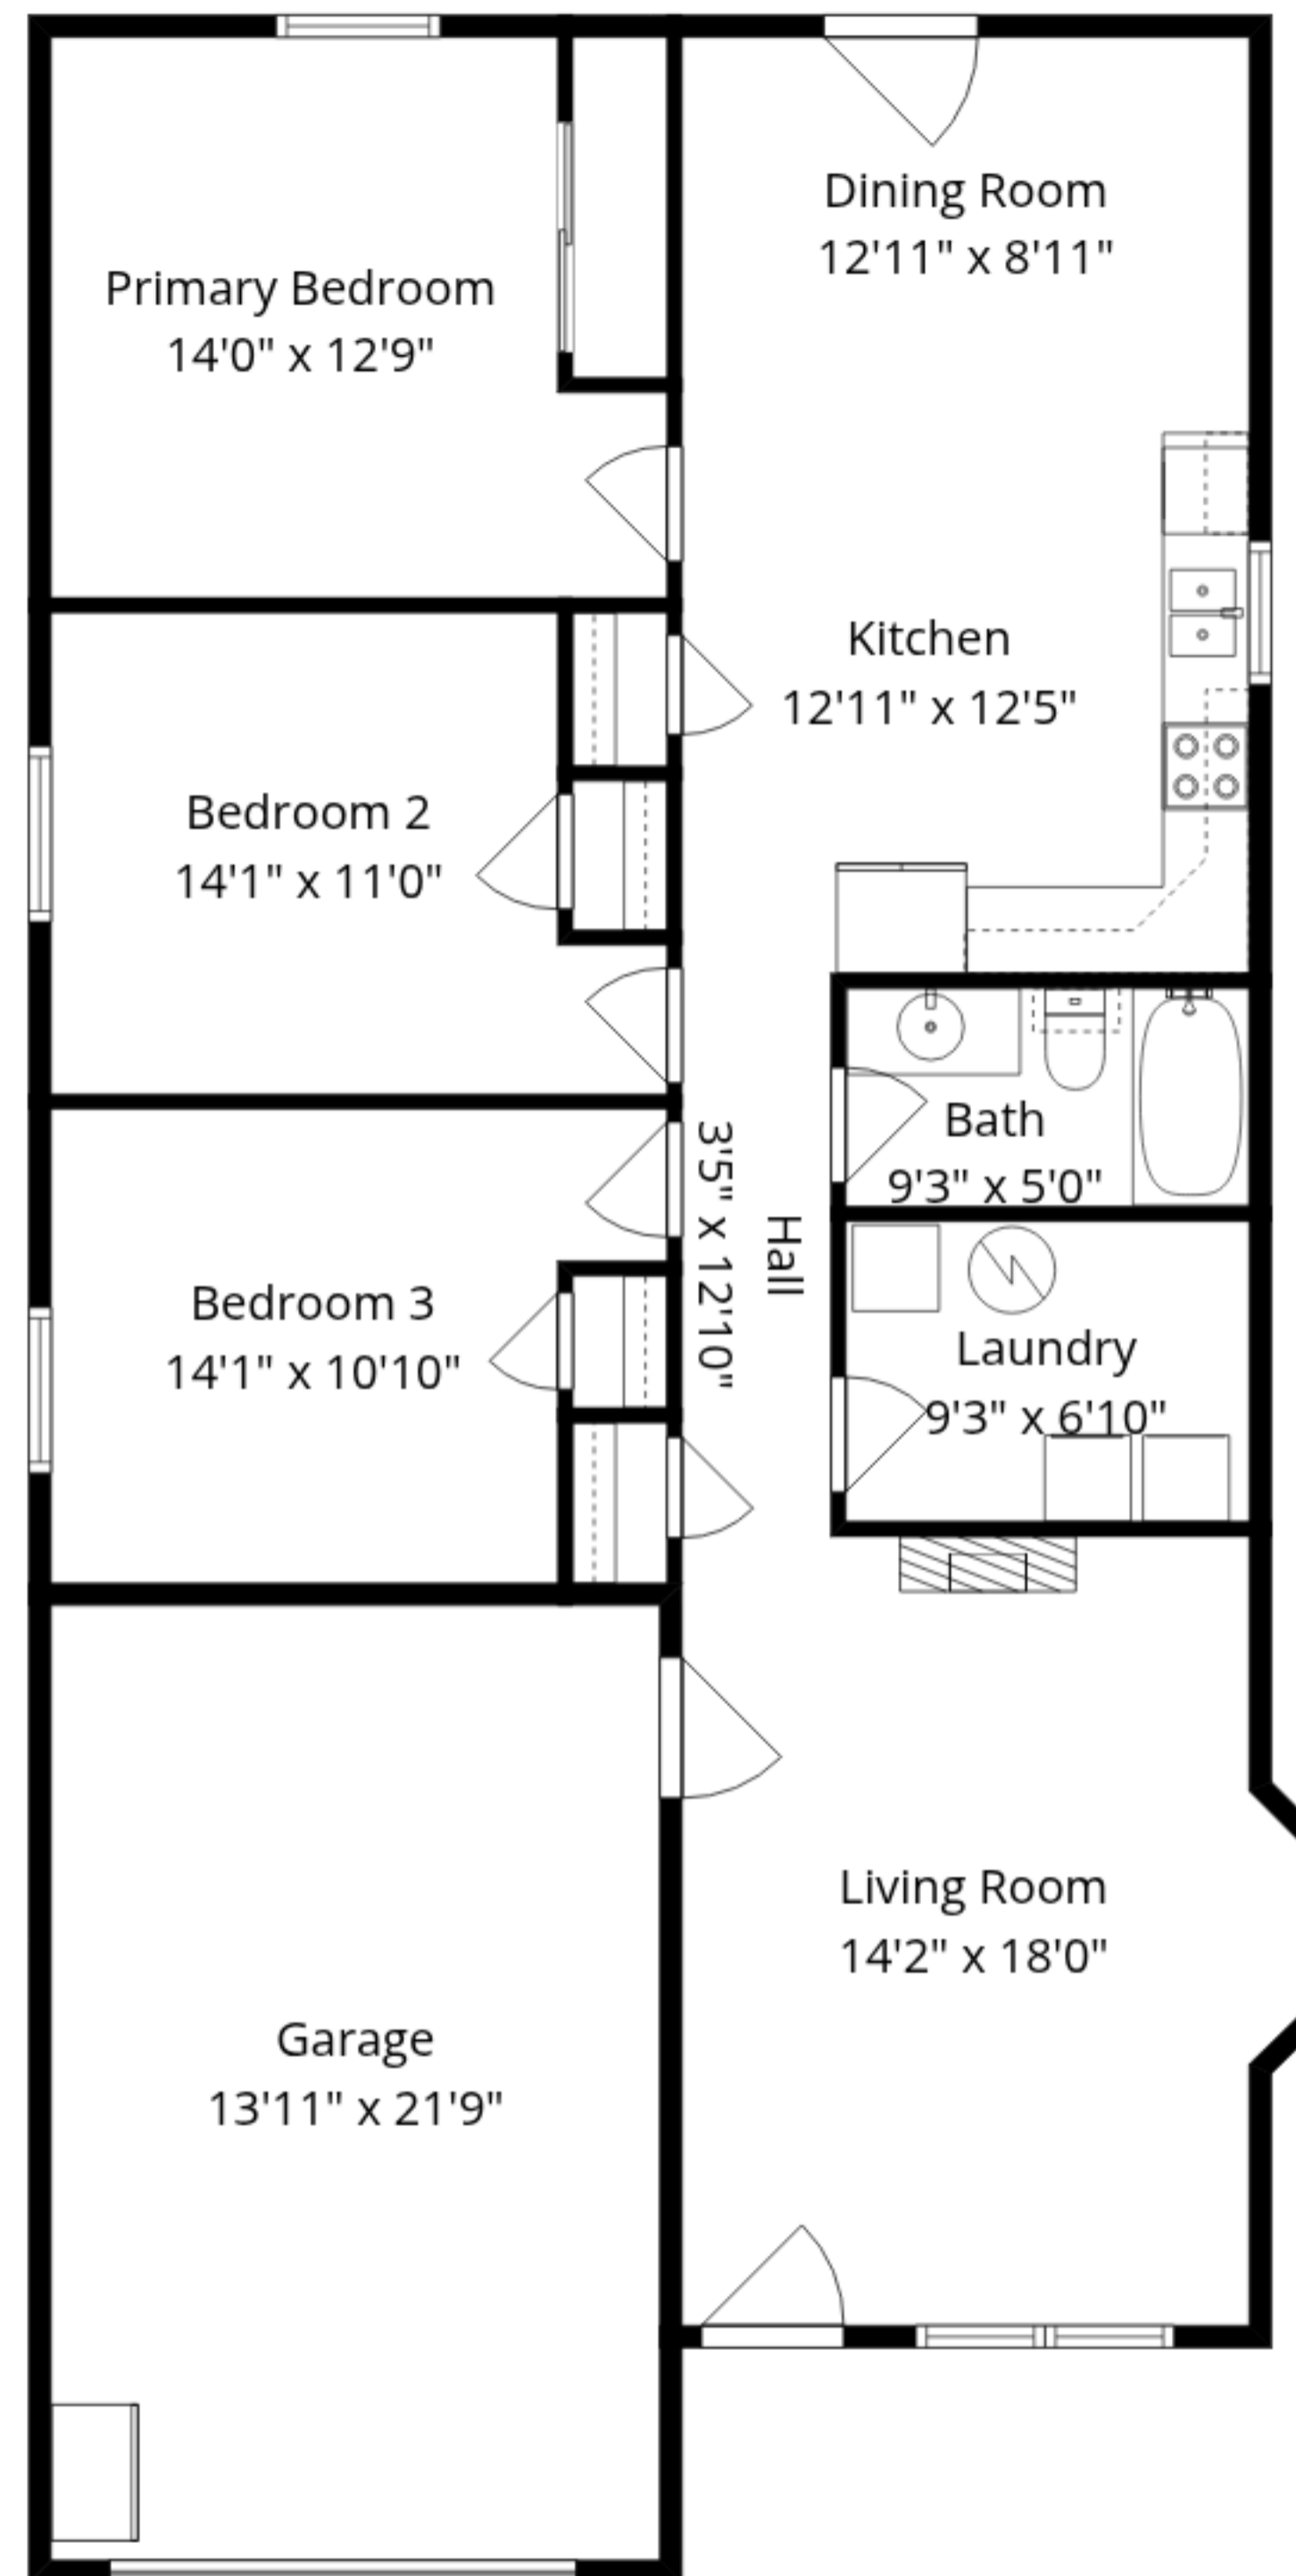

Total GLA: 1271 sq. ft | Total: 1595 sq. ft
 Main floor: 1271 sq. ft (Excluded areas 324 sq. ft)

Sizes And Dimensions Are Approximate. Actual May Vary.

Total GLA: 1271 sq. ft | Total: 1595 sq. ft
 Main floor: 1271 sq. ft (Excluded areas 324 sq. ft)

Sizes And Dimensions Are Approximate. Actual May Vary.