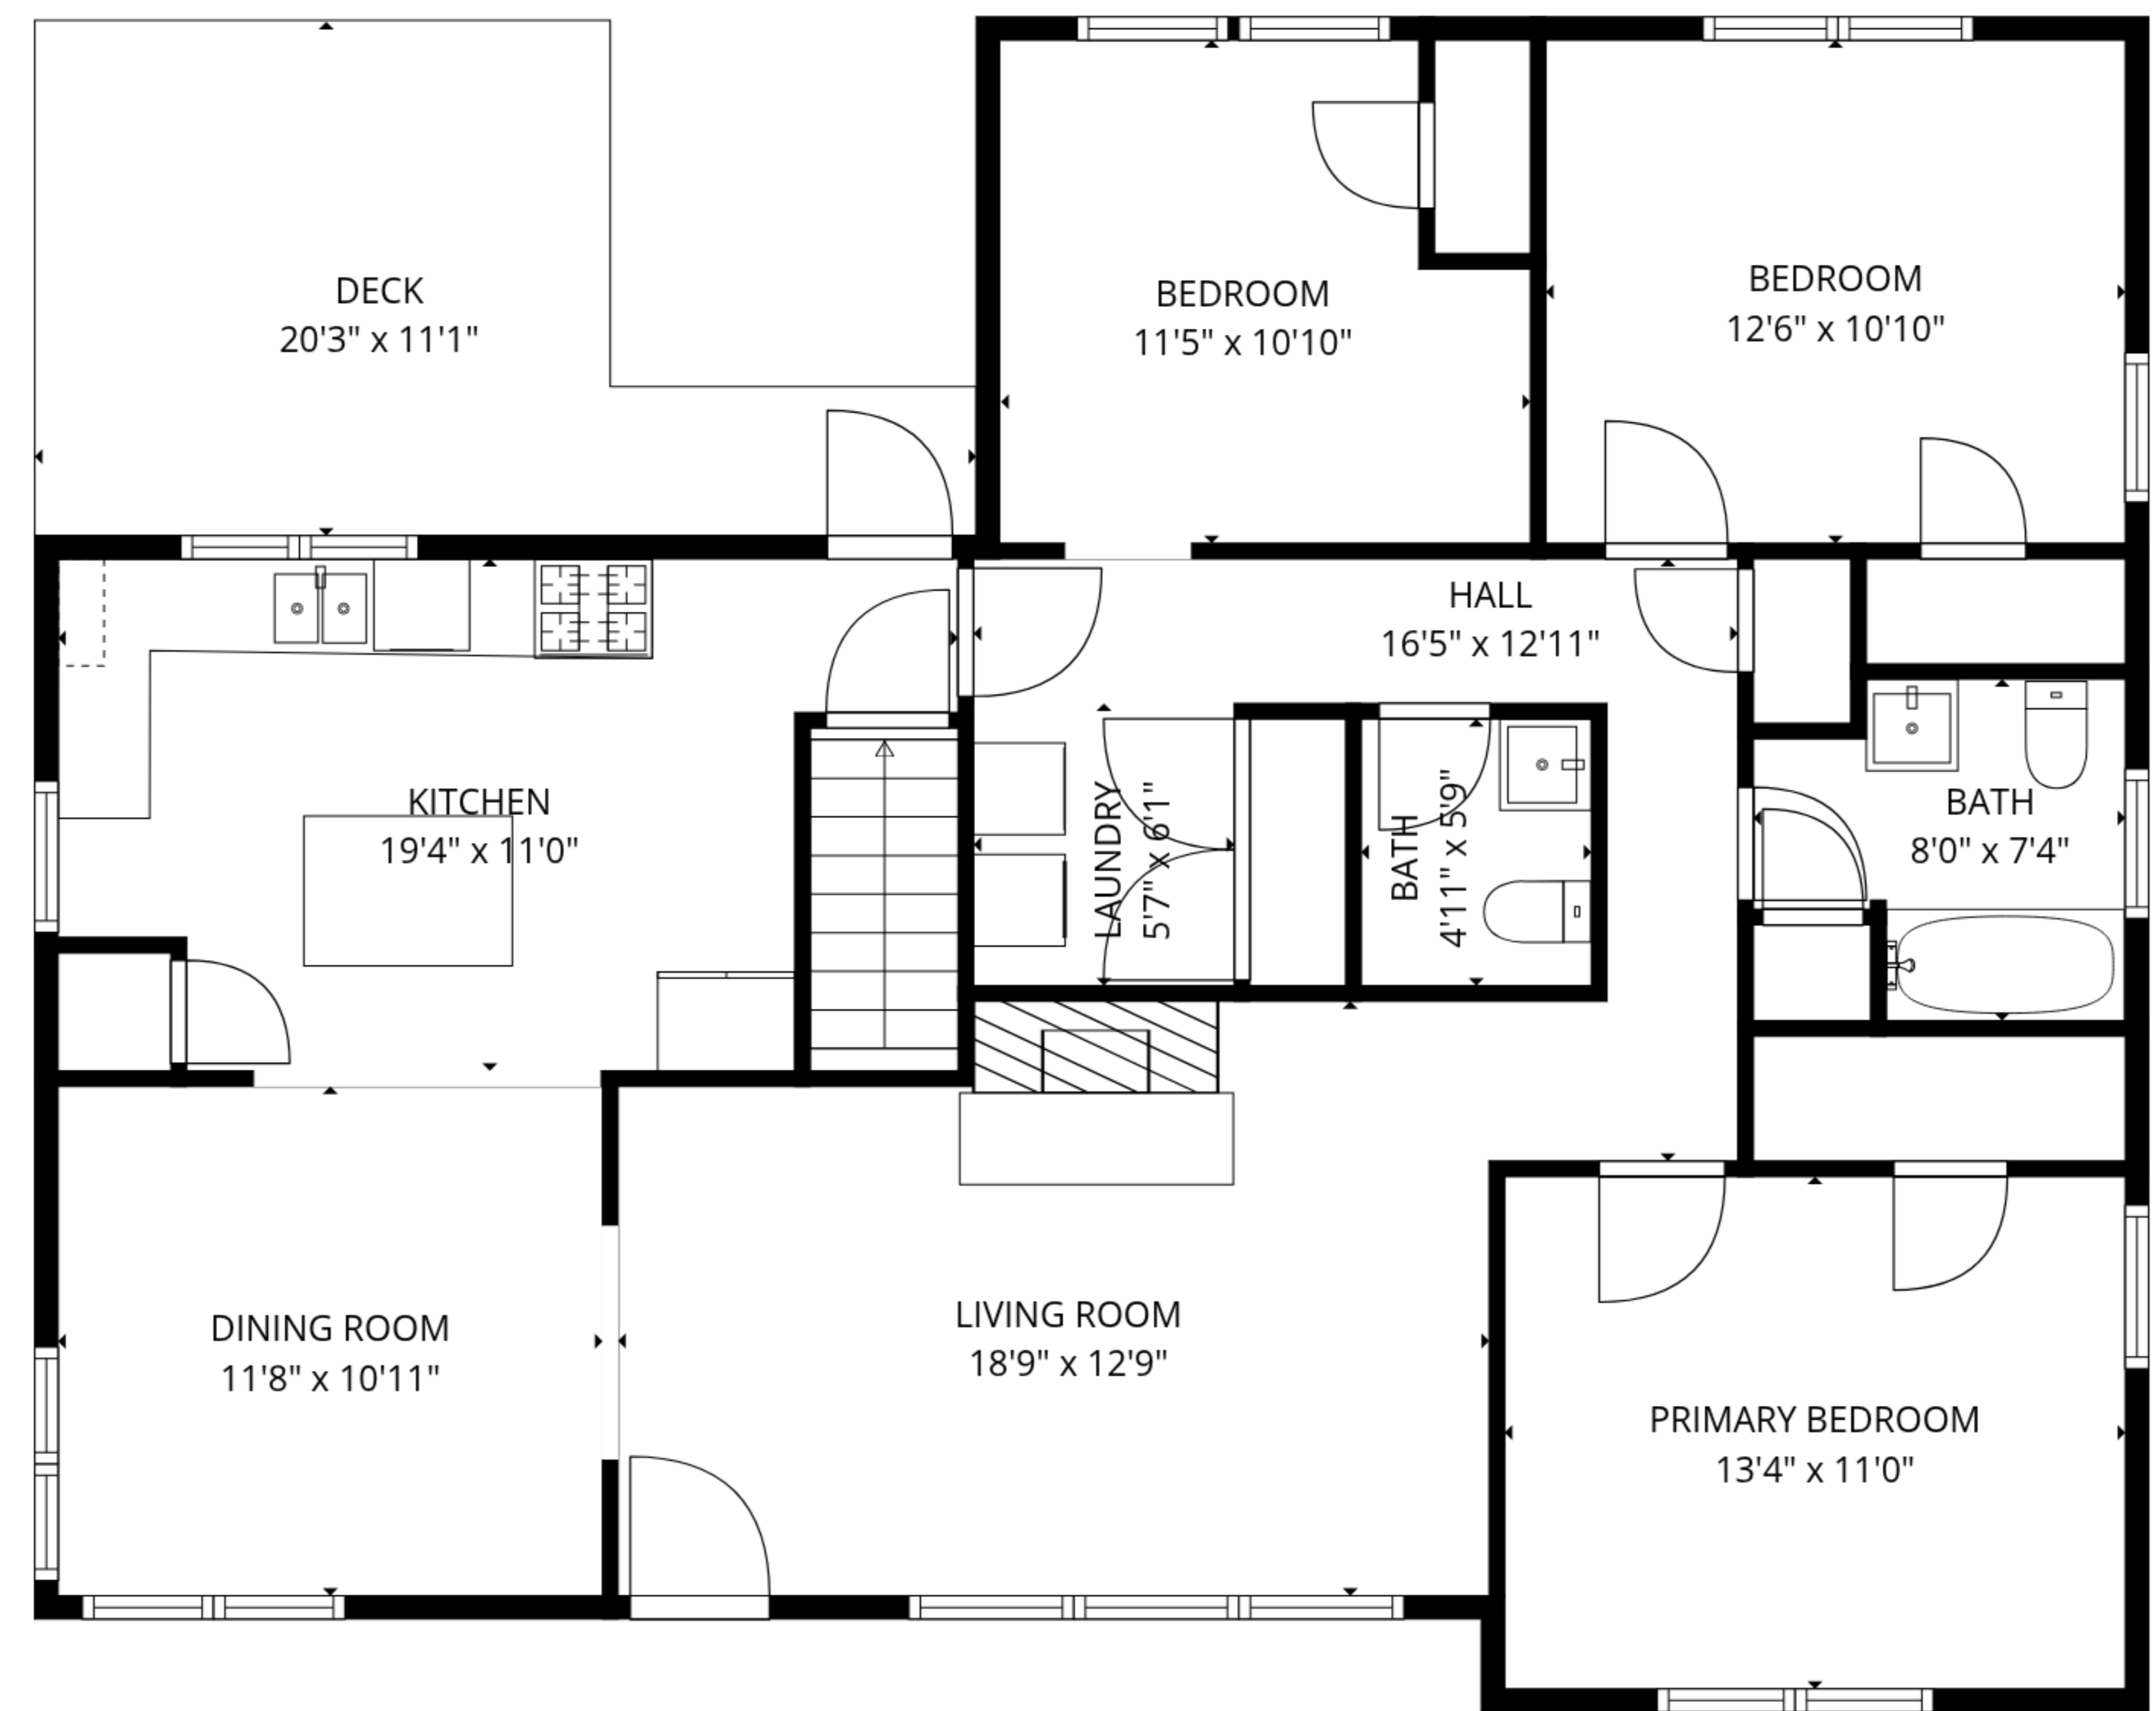

TOTAL: 1288 sq. ft
 Basement: 0 sq. ft, 1st floor: 1288 sq. ft
 EXCLUDED AREAS: STORAGE: 130 sq. ft, BASEMENT: 1021 sq. ft, DECK: 162 sq. ft,
 WALLS: 163 sq. ft

TOTAL: 1288 sq. ft

Basement: 0 sq. ft, 1st floor: 1288 sq. ft

EXCLUDED AREAS: STORAGE: 130 sq. ft, BASEMENT: 1021 sq. ft, DECK: 162 sq. ft,

WALLS: 163 sq. ft

1st floor

Basement

TOTAL: 1288 sq. ft
 Basement: 0 sq. ft, 1st floor: 1288 sq. ft
 EXCLUDED AREAS: STORAGE: 130 sq. ft, BASEMENT: 1021 sq. ft, DECK: 162 sq. ft,
 WALLS: 163 sq. ft