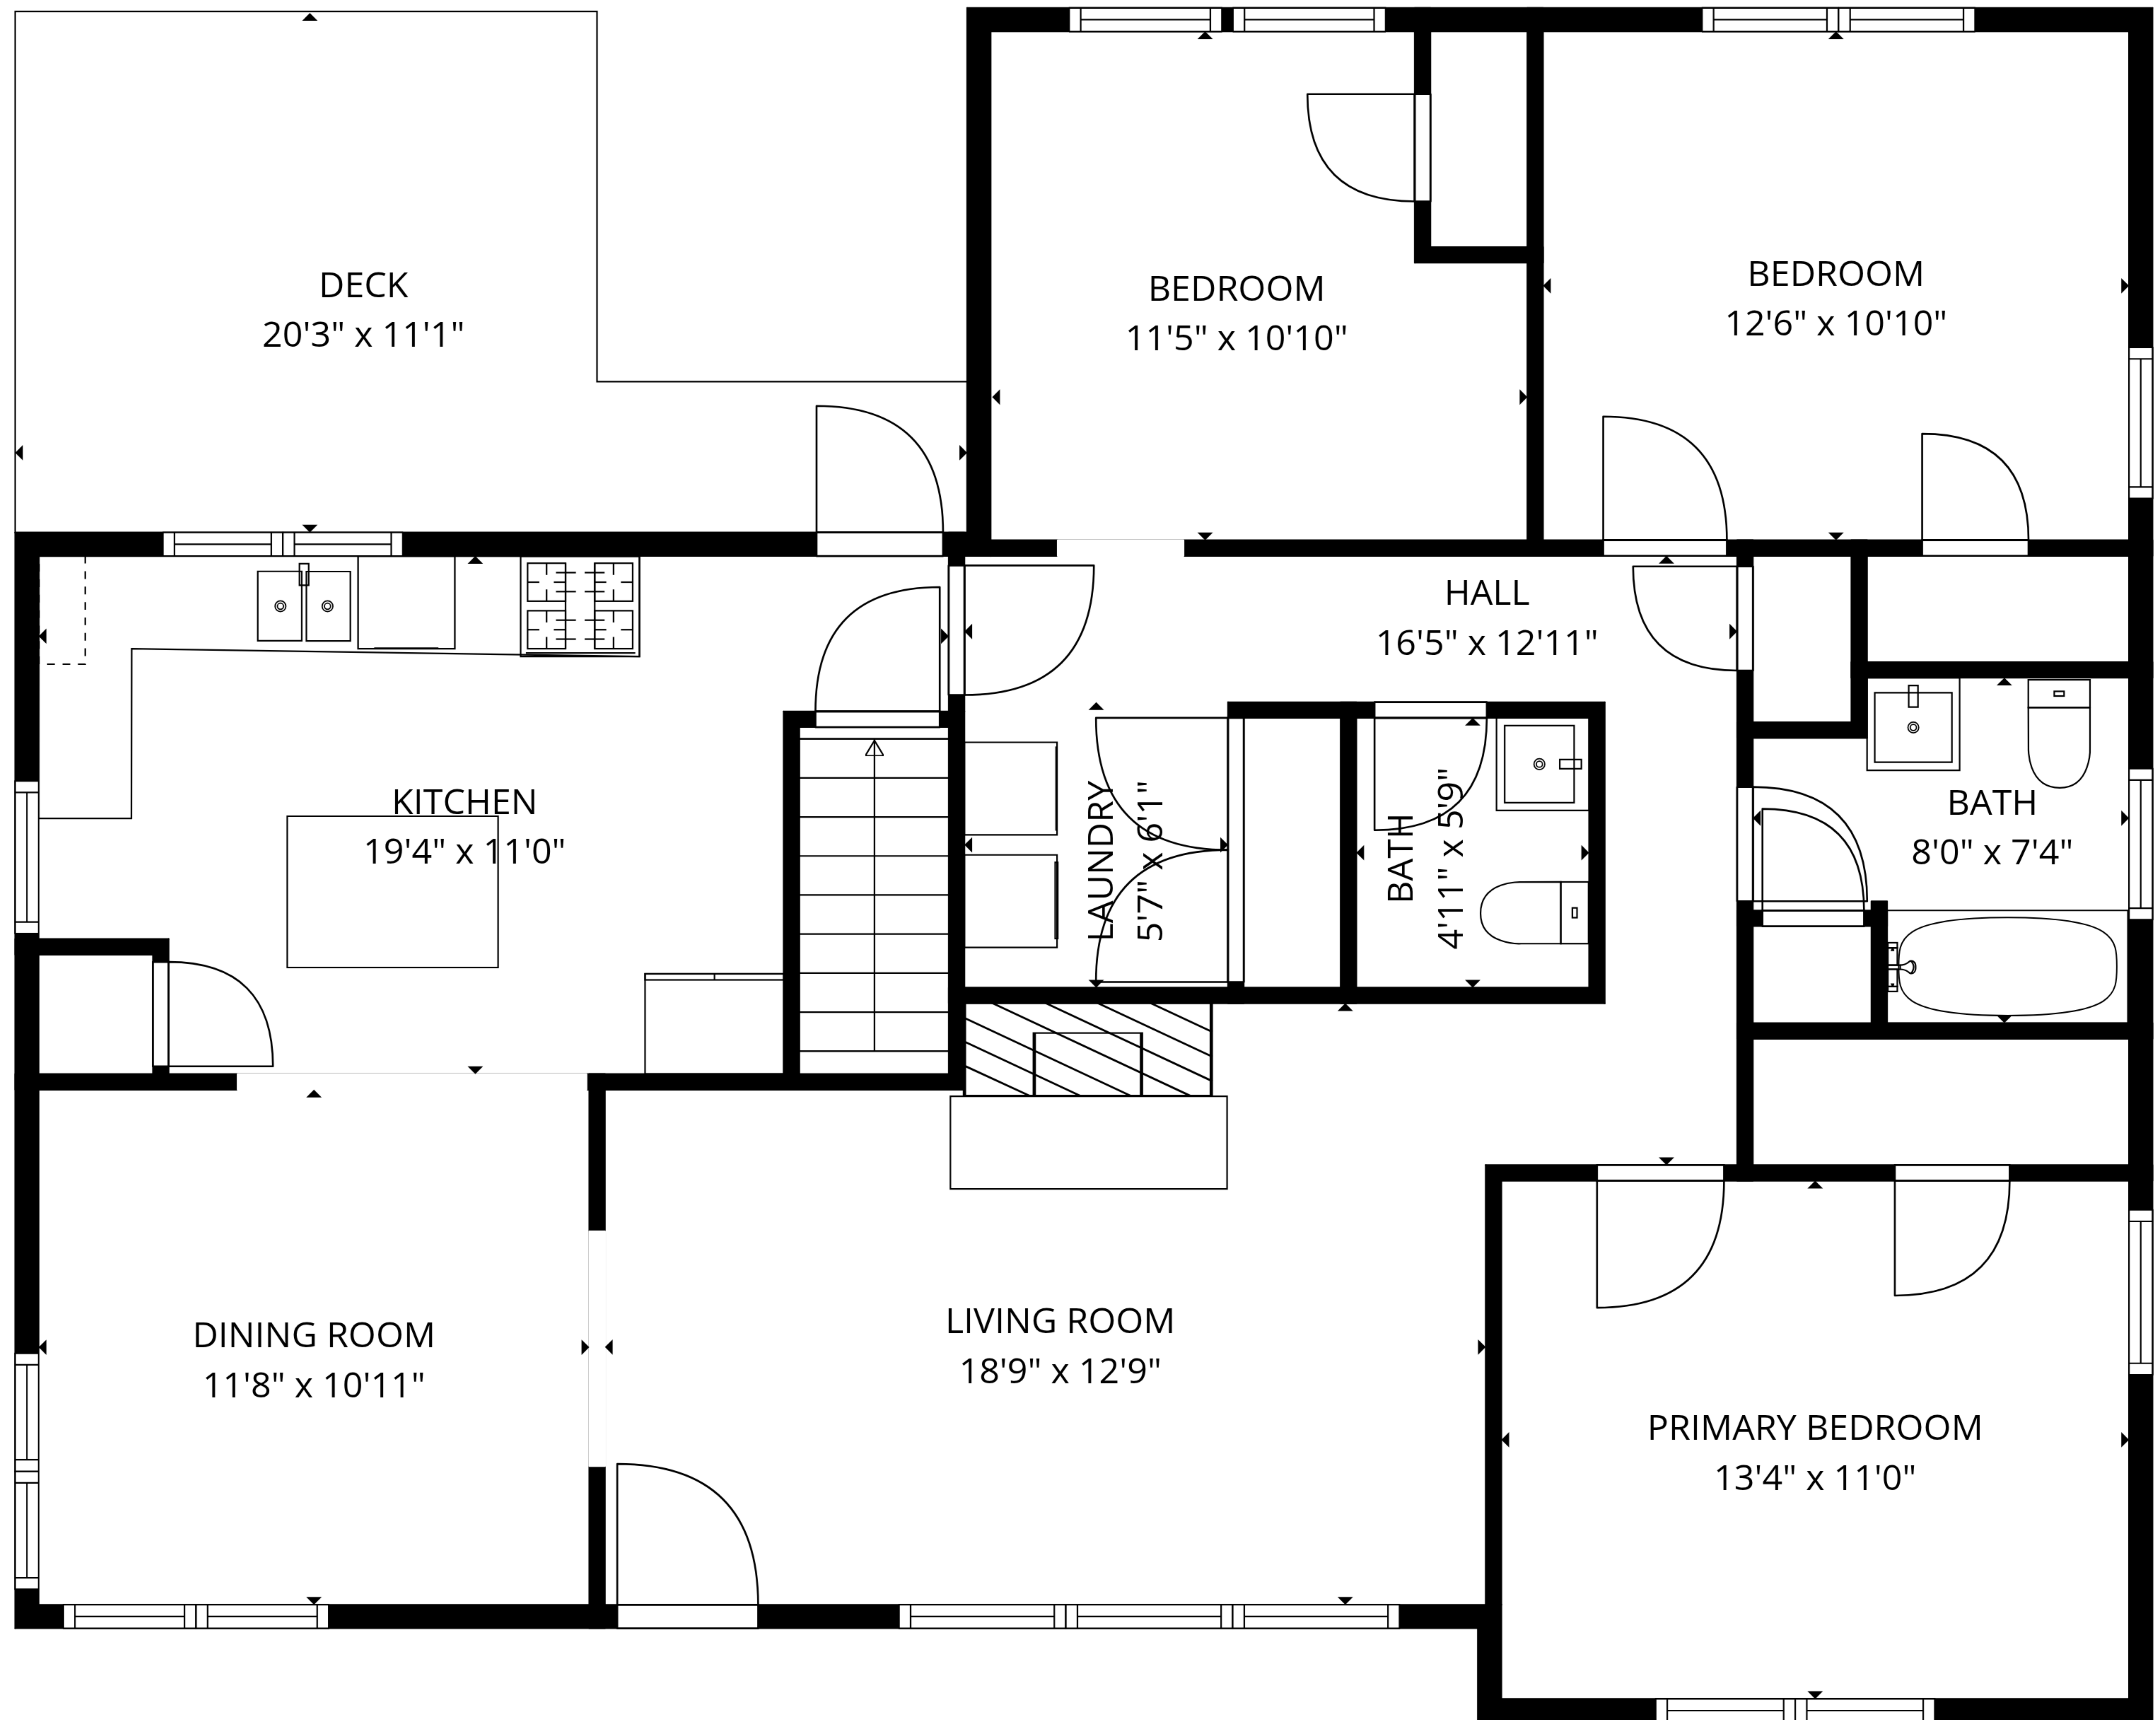

TOTAL: 1288 sq. ft
 Basement: 0 sq. ft, 1st floor: 1288 sq. ft
 EXCLUDED AREAS: STORAGE: 130 sq. ft, BASEMENT: 1021 sq. ft, DECK: 162 sq. ft,
 WALLS: 163 sq. ft

TOTAL: 1288 sq. ft

Basement: 0 sq. ft, 1st floor: 1288 sq. ft

EXCLUDED AREAS: STORAGE: 130 sq. ft, BASEMENT: 1021 sq. ft, DECK: 162 sq. ft,

WALLS: 163 sq. ft

1st floor

Basement

TOTAL: 1288 sq. ft
 Basement: 0 sq. ft, 1st floor: 1288 sq. ft
 EXCLUDED AREAS: STORAGE: 130 sq. ft, BASEMENT: 1021 sq. ft, DECK: 162 sq. ft,
 WALLS: 163 sq. ft