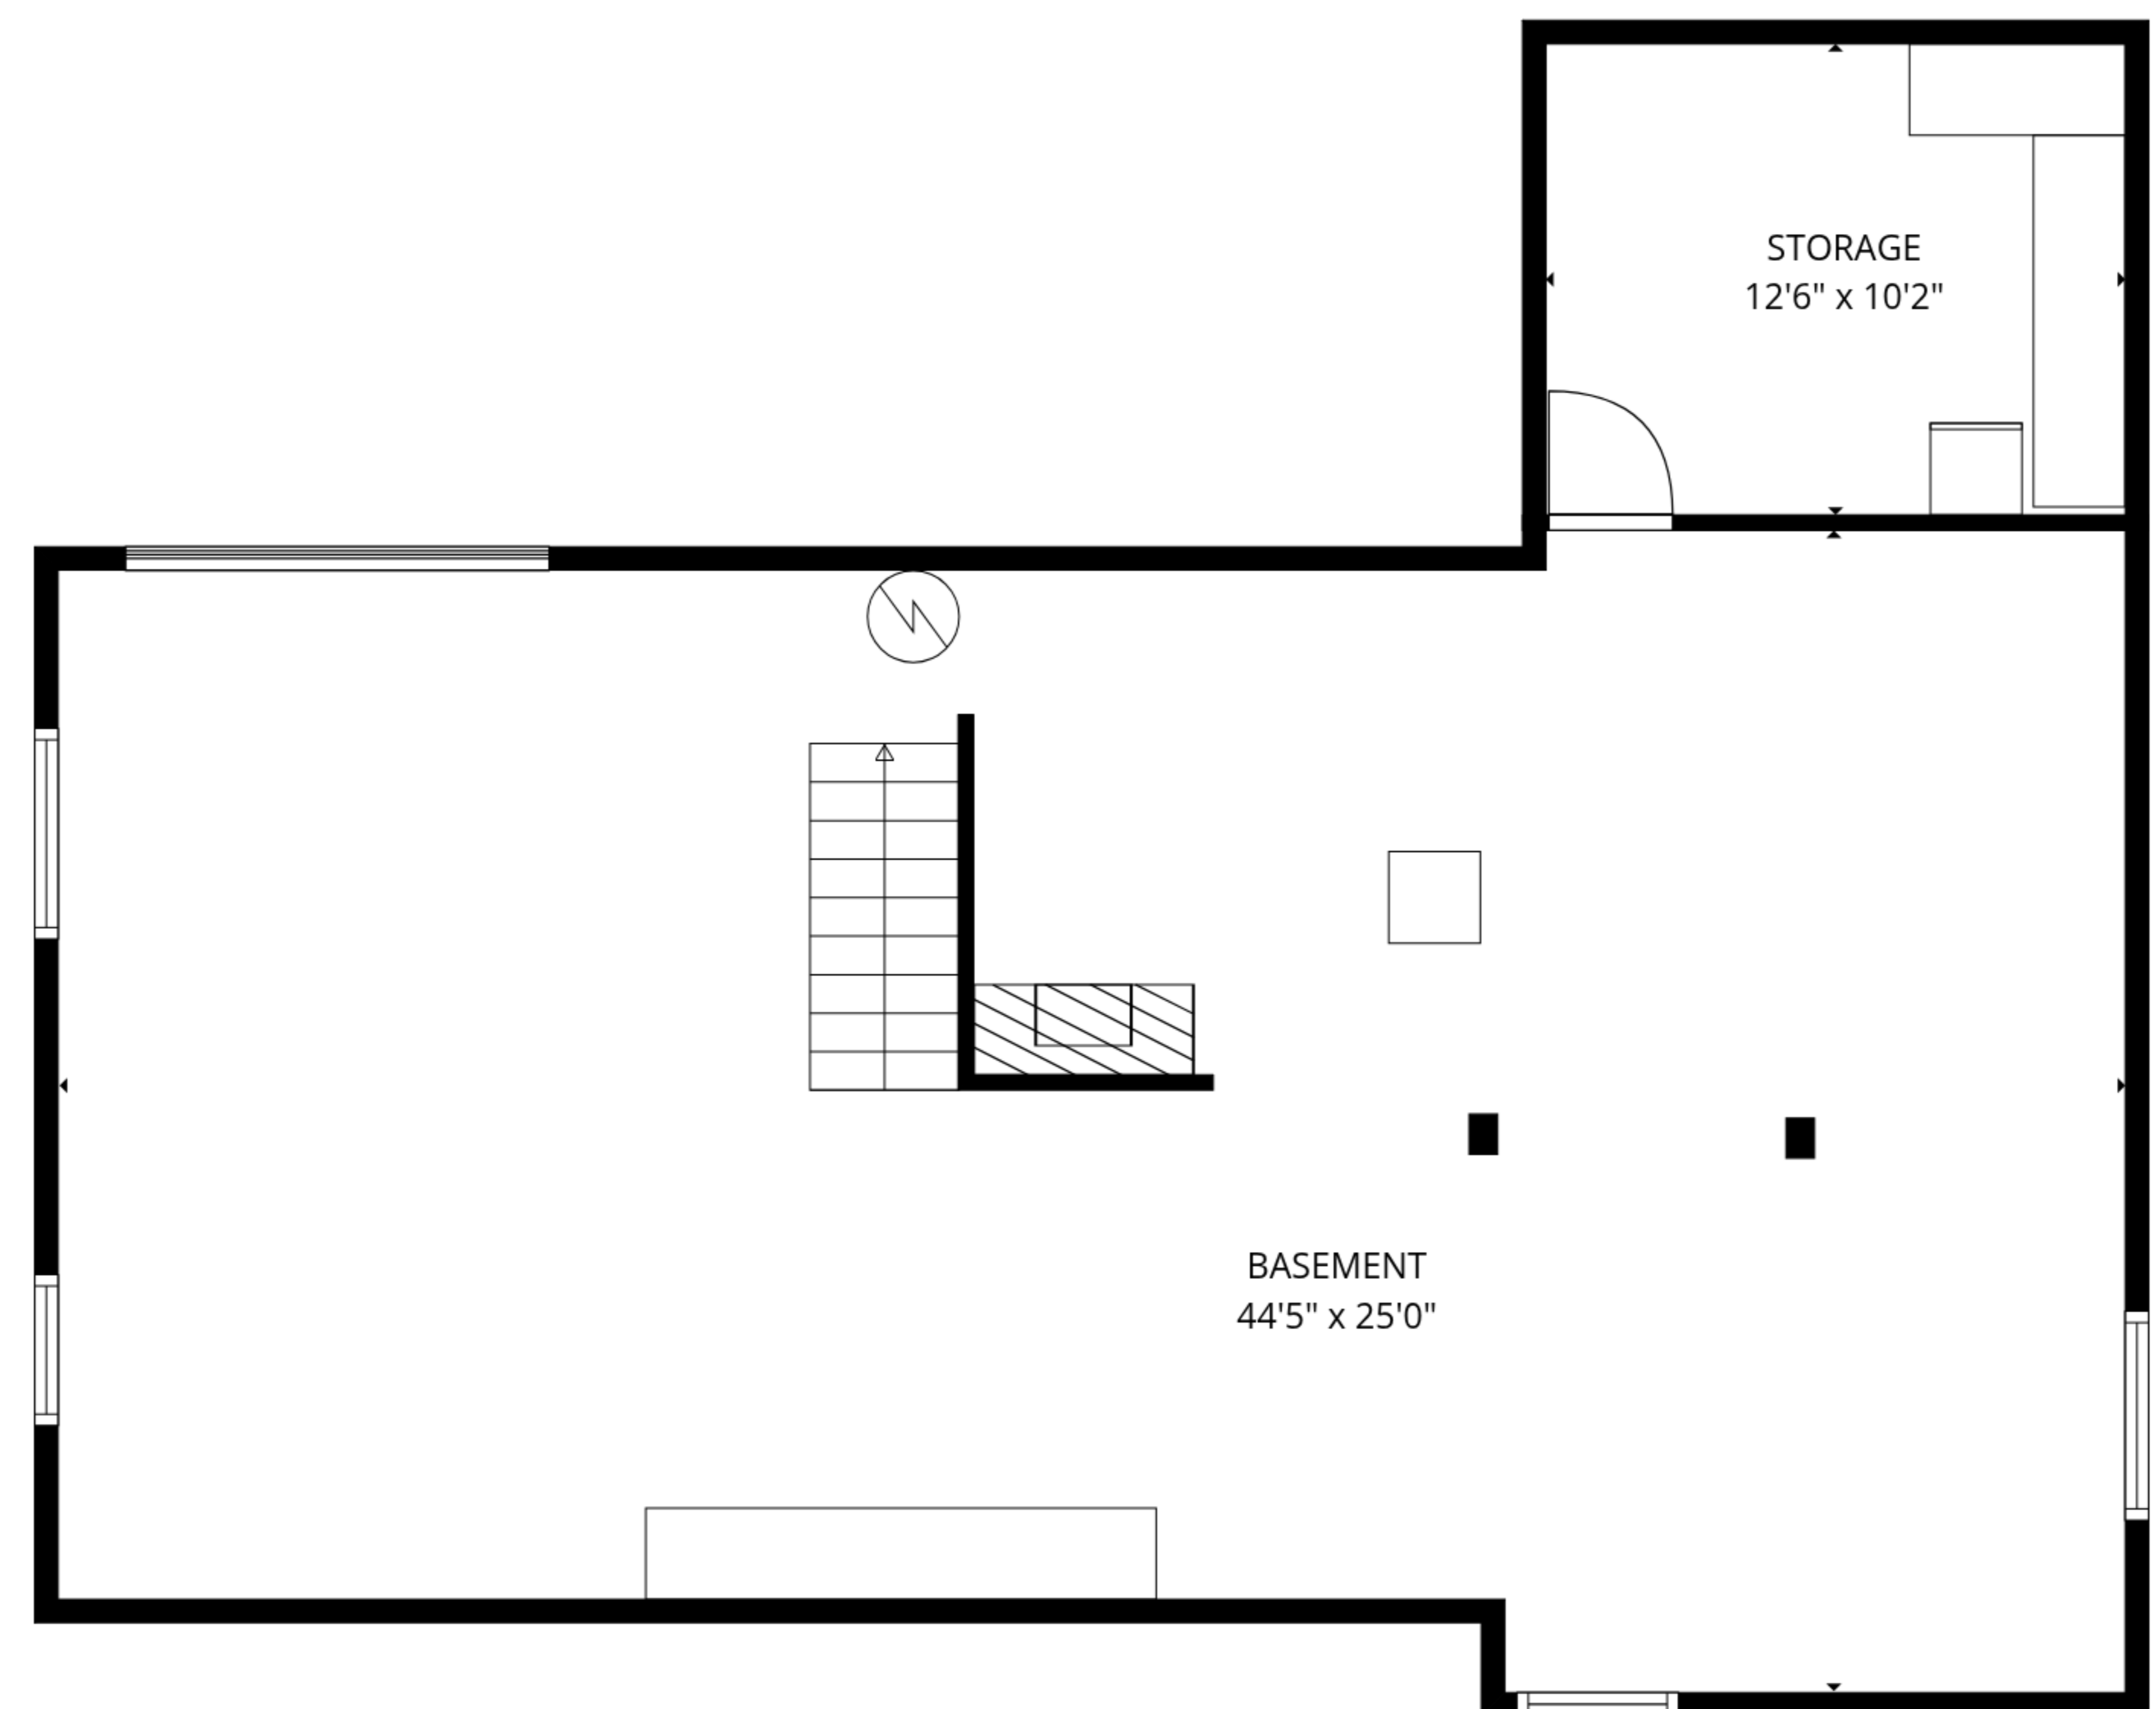

TOTAL: 1288 sq. ft
 Basement: 0 sq. ft, 1st floor: 1288 sq. ft
 EXCLUDED AREAS: STORAGE: 130 sq. ft, BASEMENT: 1021 sq. ft, DECK: 162 sq. ft,
 WALLS: 163 sq. ft

TOTAL: 1288 sq. ft

Basement: 0 sq. ft, 1st floor: 1288 sq. ft

EXCLUDED AREAS: STORAGE: 130 sq. ft, BASEMENT: 1021 sq. ft, DECK: 162 sq. ft,

WALLS: 163 sq. ft

1st floor

Basement

TOTAL: 1288 sq. ft
 Basement: 0 sq. ft, 1st floor: 1288 sq. ft
 EXCLUDED AREAS: STORAGE: 130 sq. ft, BASEMENT: 1021 sq. ft, DECK: 162 sq. ft,
 WALLS: 163 sq. ft