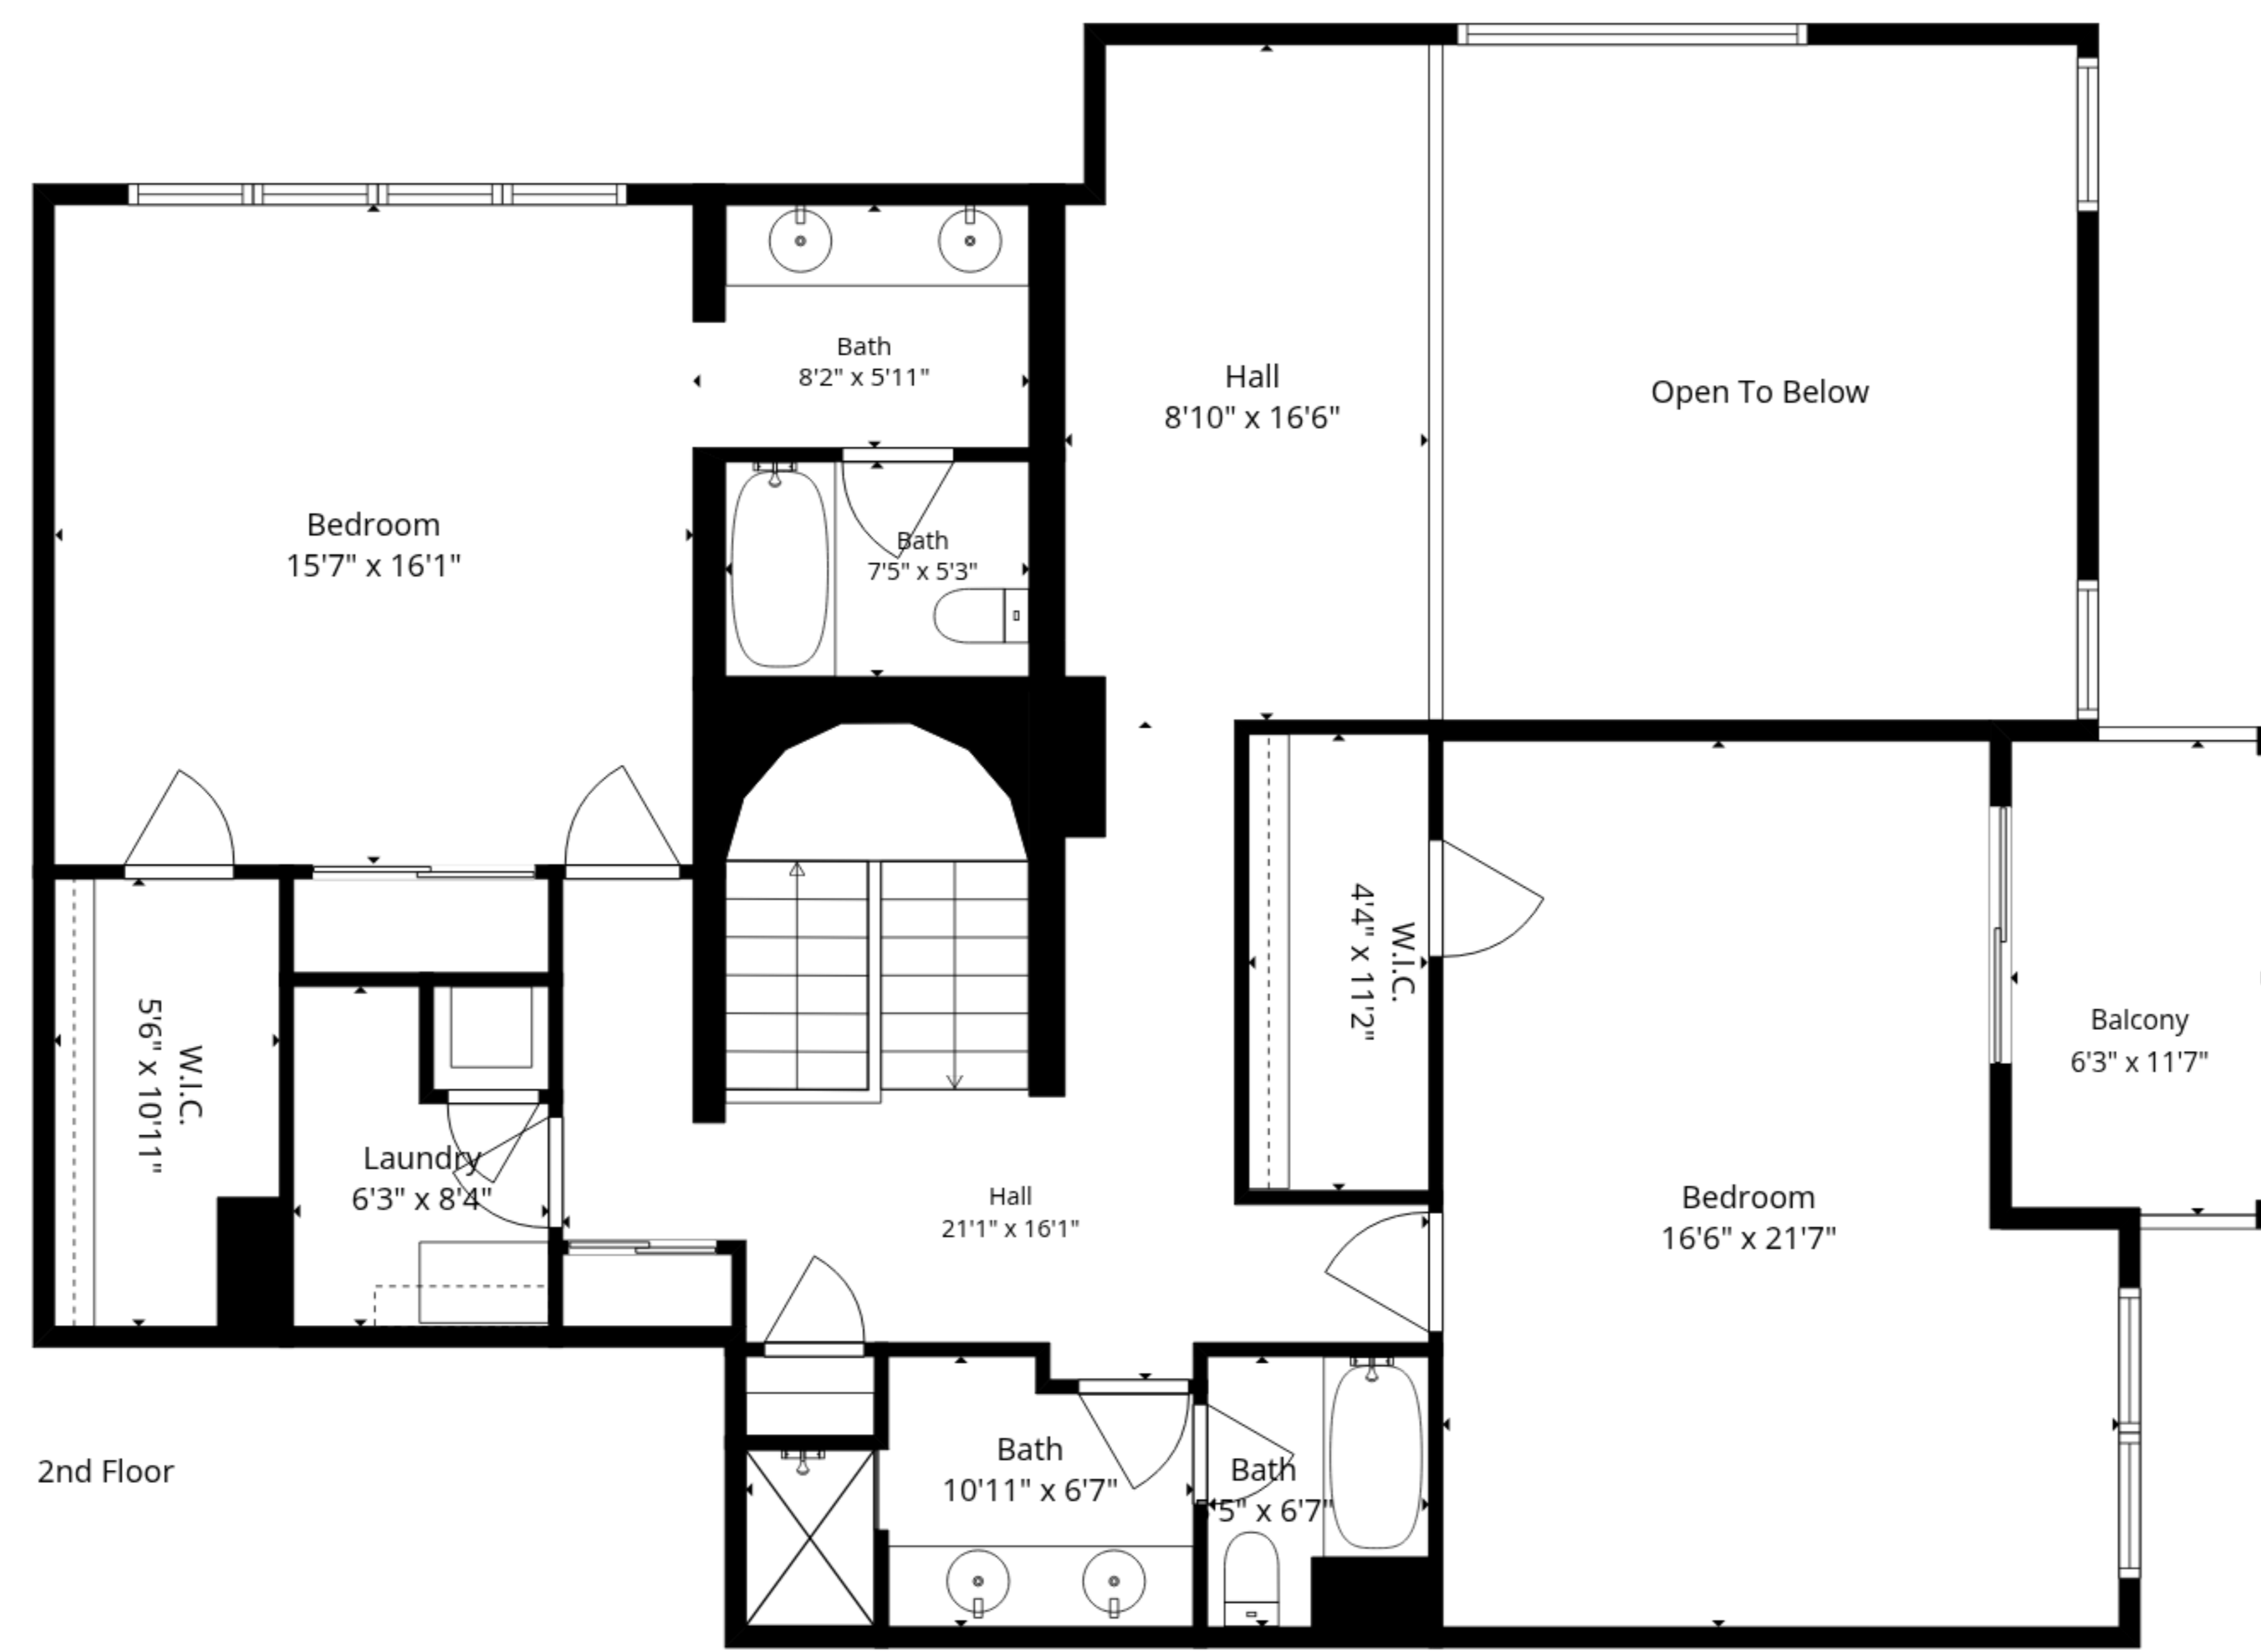

Total: 3022 sq. ft

1st Floor: 1621 sq. Ft, 2nd Floor: 1401 sq. ft

Excluded Areas: Undefined: 18 sq. Ft, Balcony: 1129 sq. Ft, Fireplace: 19 sq. Ft,

Open To Below: 255 sq. Ft, Walls: 182 sq. ft

Total: 3022 sq. ft
 1st Floor: 1621 sq. Ft, 2nd Floor: 1401 sq. ft
 Excluded Areas: Undefined: 18 sq. Ft, Balcony: 1129 sq. Ft, Fireplace: 19 sq. Ft,
 Open To Below: 255 sq. Ft, Walls: 182 sq. ft

Total: 3022 sq. ft

1st Floor: 1621 sq. Ft, 2nd Floor: 1401 sq. ft

Excluded Areas: Undefined: 18 sq. Ft, Balcony: 1129 sq. Ft, Fireplace: 19 sq. Ft,
Open To Below: 255 sq. Ft, Walls: 182 sq. ft

Measurements Deemed Reliable But Not Guarenteed.