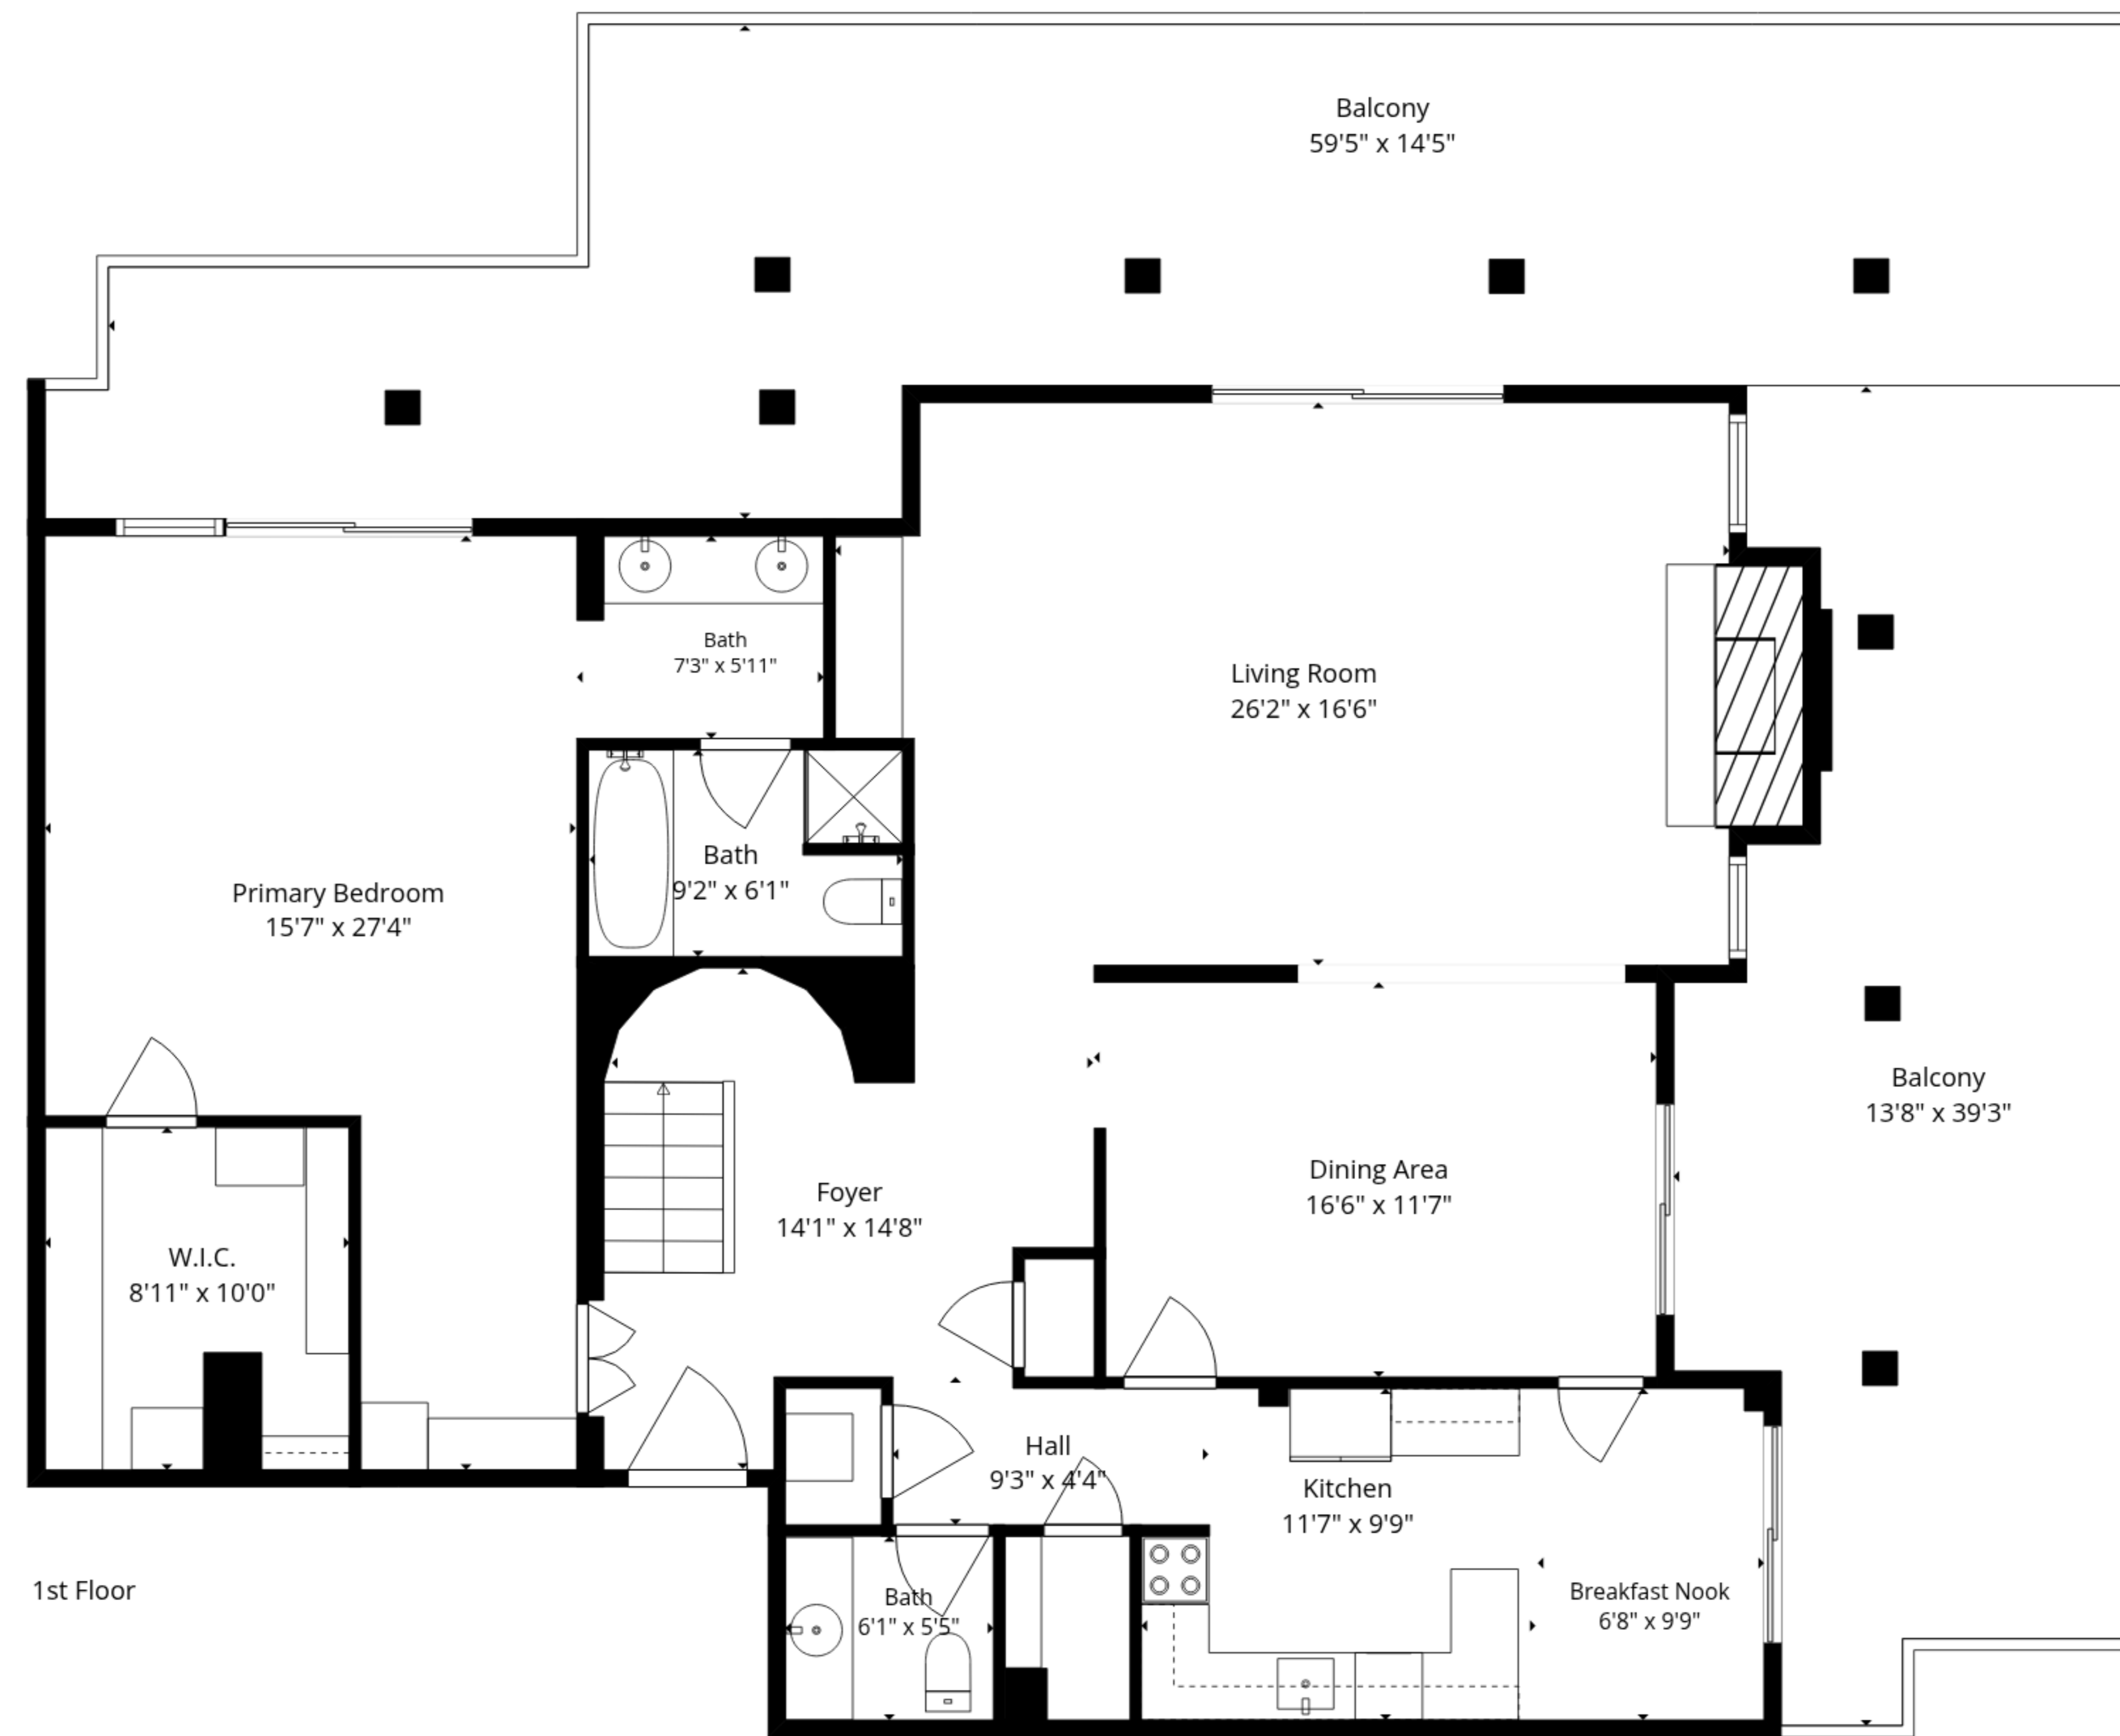

Total: 3022 sq. ft

1st Floor: 1621 sq. Ft, 2nd Floor: 1401 sq. ft

Excluded Areas: Undefined: 18 sq. Ft, Balcony: 1129 sq. Ft, Fireplace: 19 sq. Ft,

Open To Below: 255 sq. Ft, Walls: 182 sq. ft

Total: 3022 sq. ft
 1st Floor: 1621 sq. Ft, 2nd Floor: 1401 sq. ft
 Excluded Areas: Undefined: 18 sq. Ft, Balcony: 1129 sq. Ft, Fireplace: 19 sq. Ft,
 Open To Below: 255 sq. Ft, Walls: 182 sq. ft

Total: 3022 sq. ft

1st Floor: 1621 sq. Ft, 2nd Floor: 1401 sq. ft

Excluded Areas: Undefined: 18 sq. Ft, Balcony: 1129 sq. Ft, Fireplace: 19 sq. Ft,
Open To Below: 255 sq. Ft, Walls: 182 sq. ft

Measurements Deemed Reliable But Not Guarenteed.