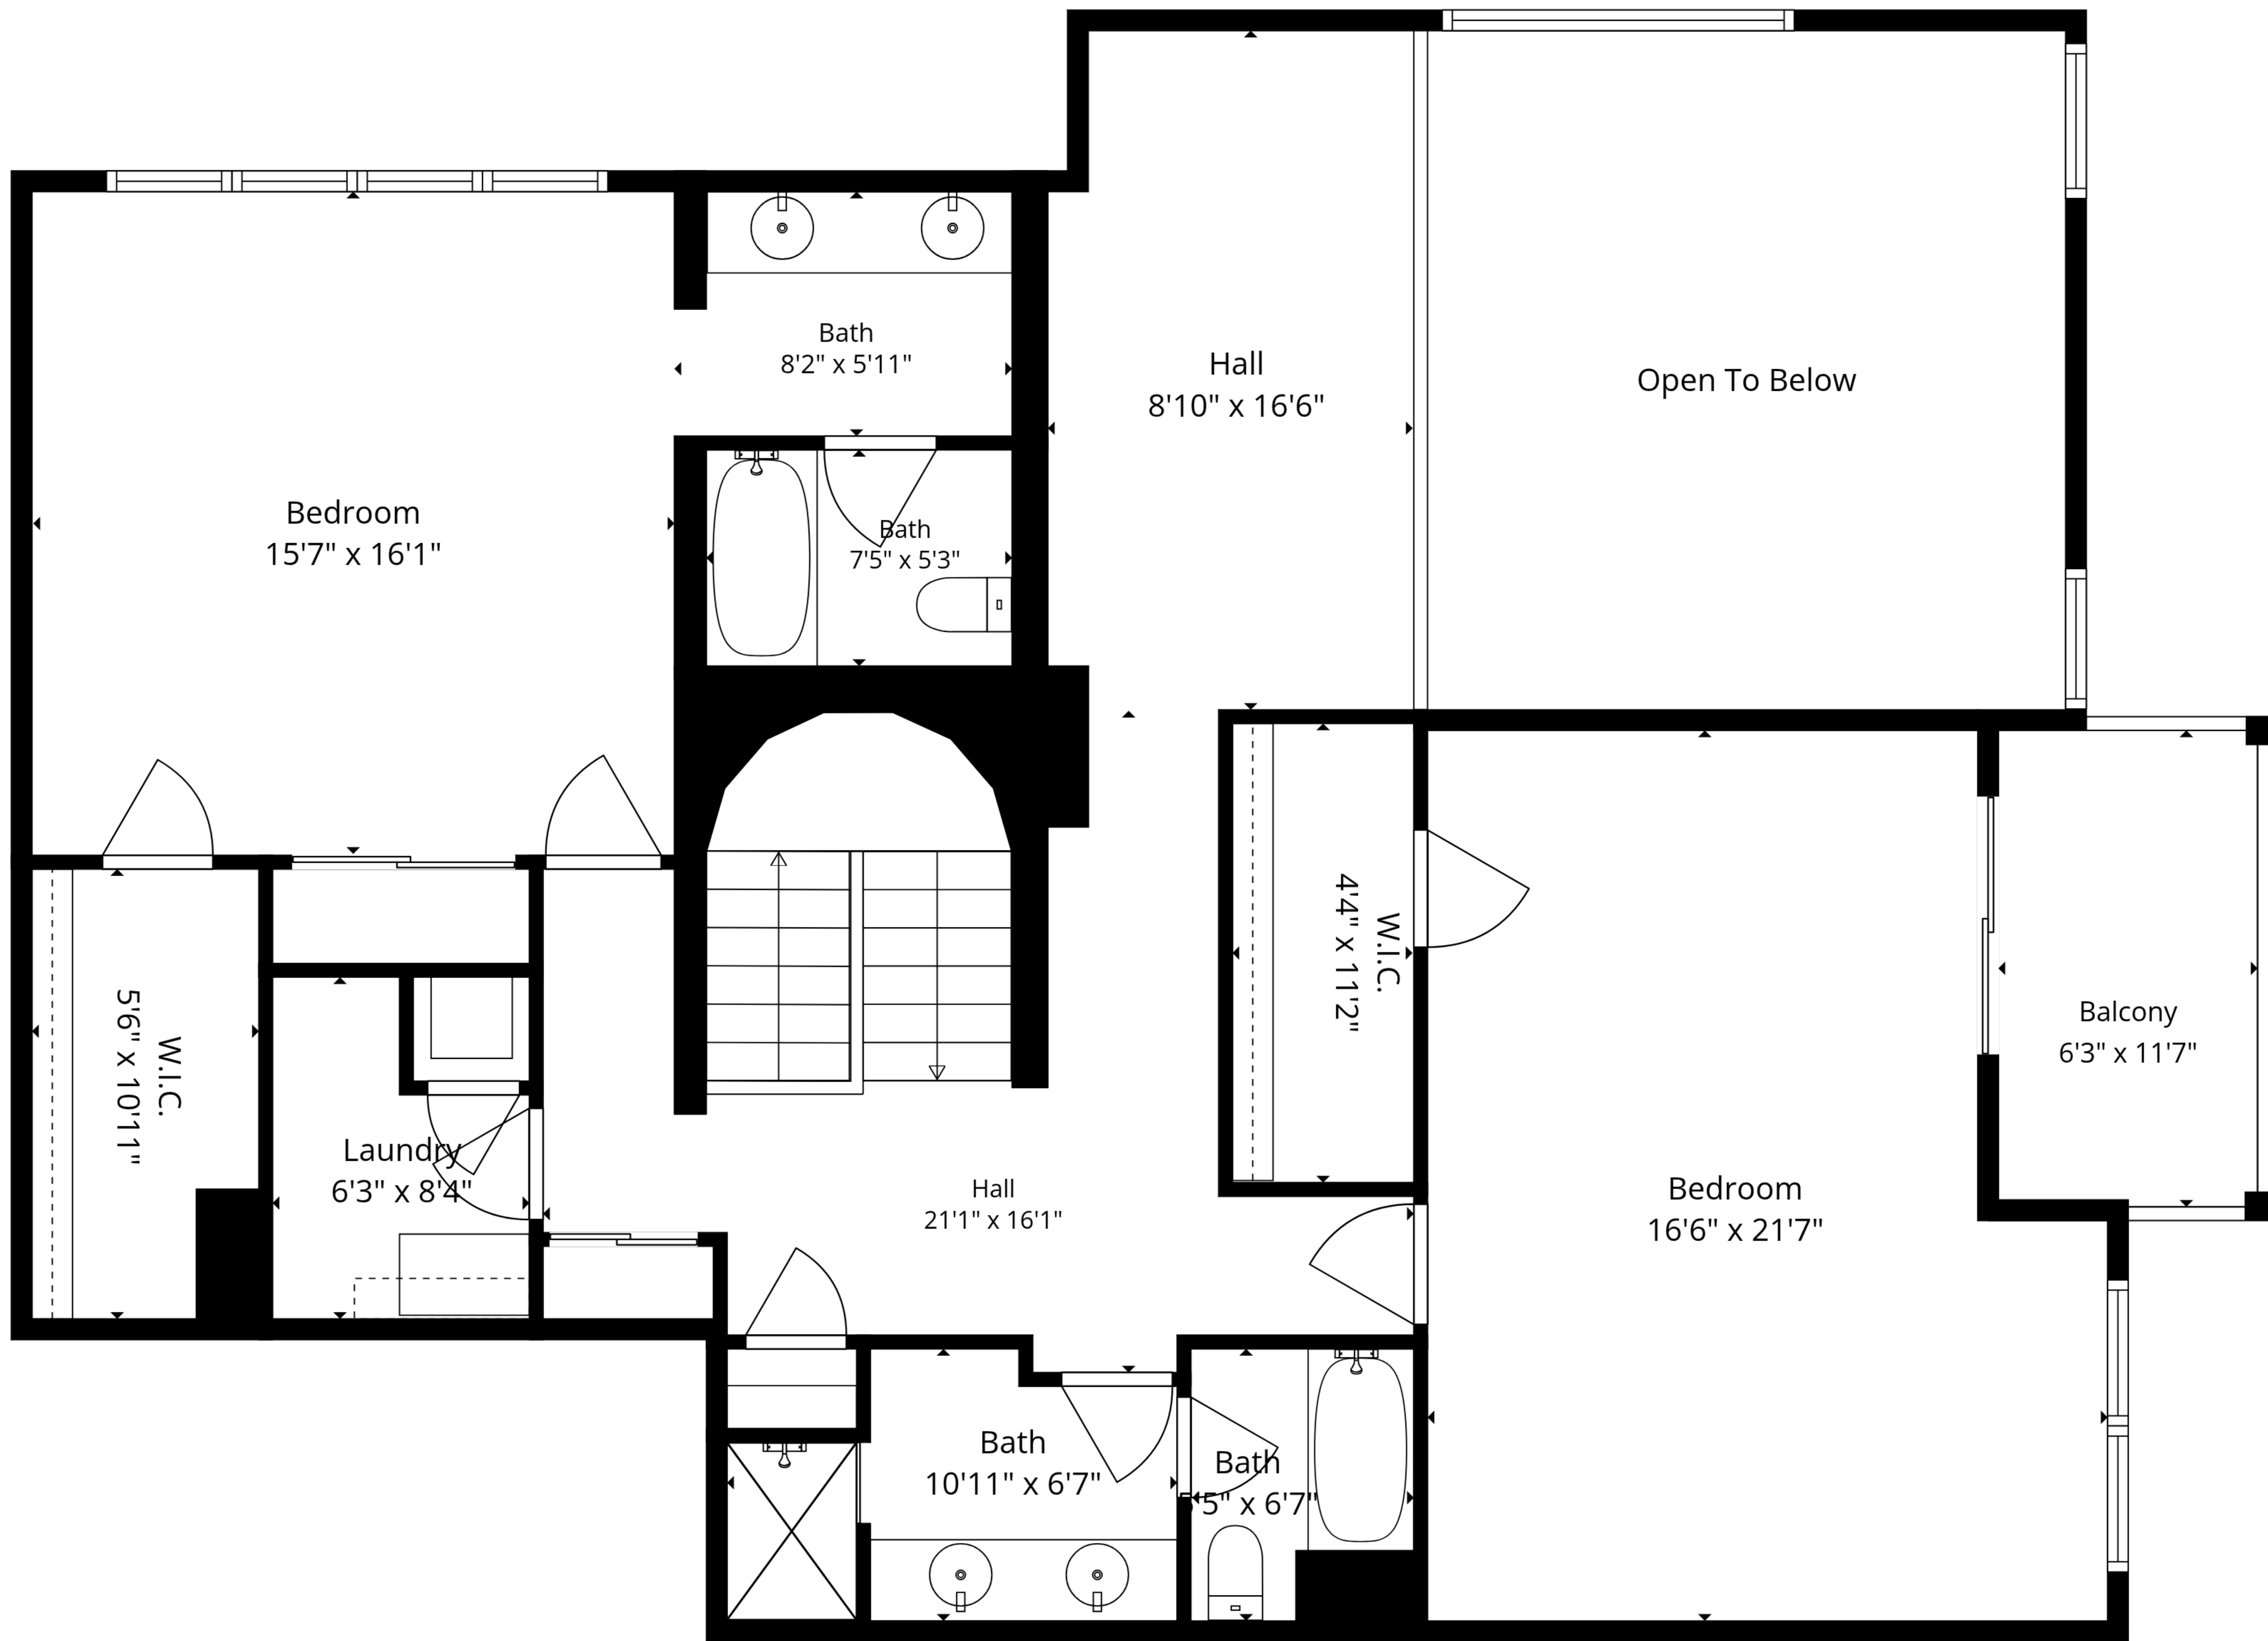

Total: 3022 sq. ft

1st Floor: 1621 sq. Ft, 2nd Floor: 1401 sq. ft

Excluded Areas: Undefined: 18 sq. Ft, Balcony: 1129 sq. Ft, Fireplace: 19 sq. Ft,

Open To Below: 255 sq. Ft, Walls: 182 sq. ft

Total: 3022 sq. ft
 1st Floor: 1621 sq. Ft, 2nd Floor: 1401 sq. ft
 Excluded Areas: Undefined: 18 sq. Ft, Balcony: 1129 sq. Ft, Fireplace: 19 sq. Ft,
 Open To Below: 255 sq. Ft, Walls: 182 sq. ft

Total: 3022 sq. ft

1st Floor: 1621 sq. Ft, 2nd Floor: 1401 sq. ft

Excluded Areas: Undefined: 18 sq. Ft, Balcony: 1129 sq. Ft, Fireplace: 19 sq. Ft,
Open To Below: 255 sq. Ft, Walls: 182 sq. ft

Measurements Deemed Reliable But Not Guarenteed.