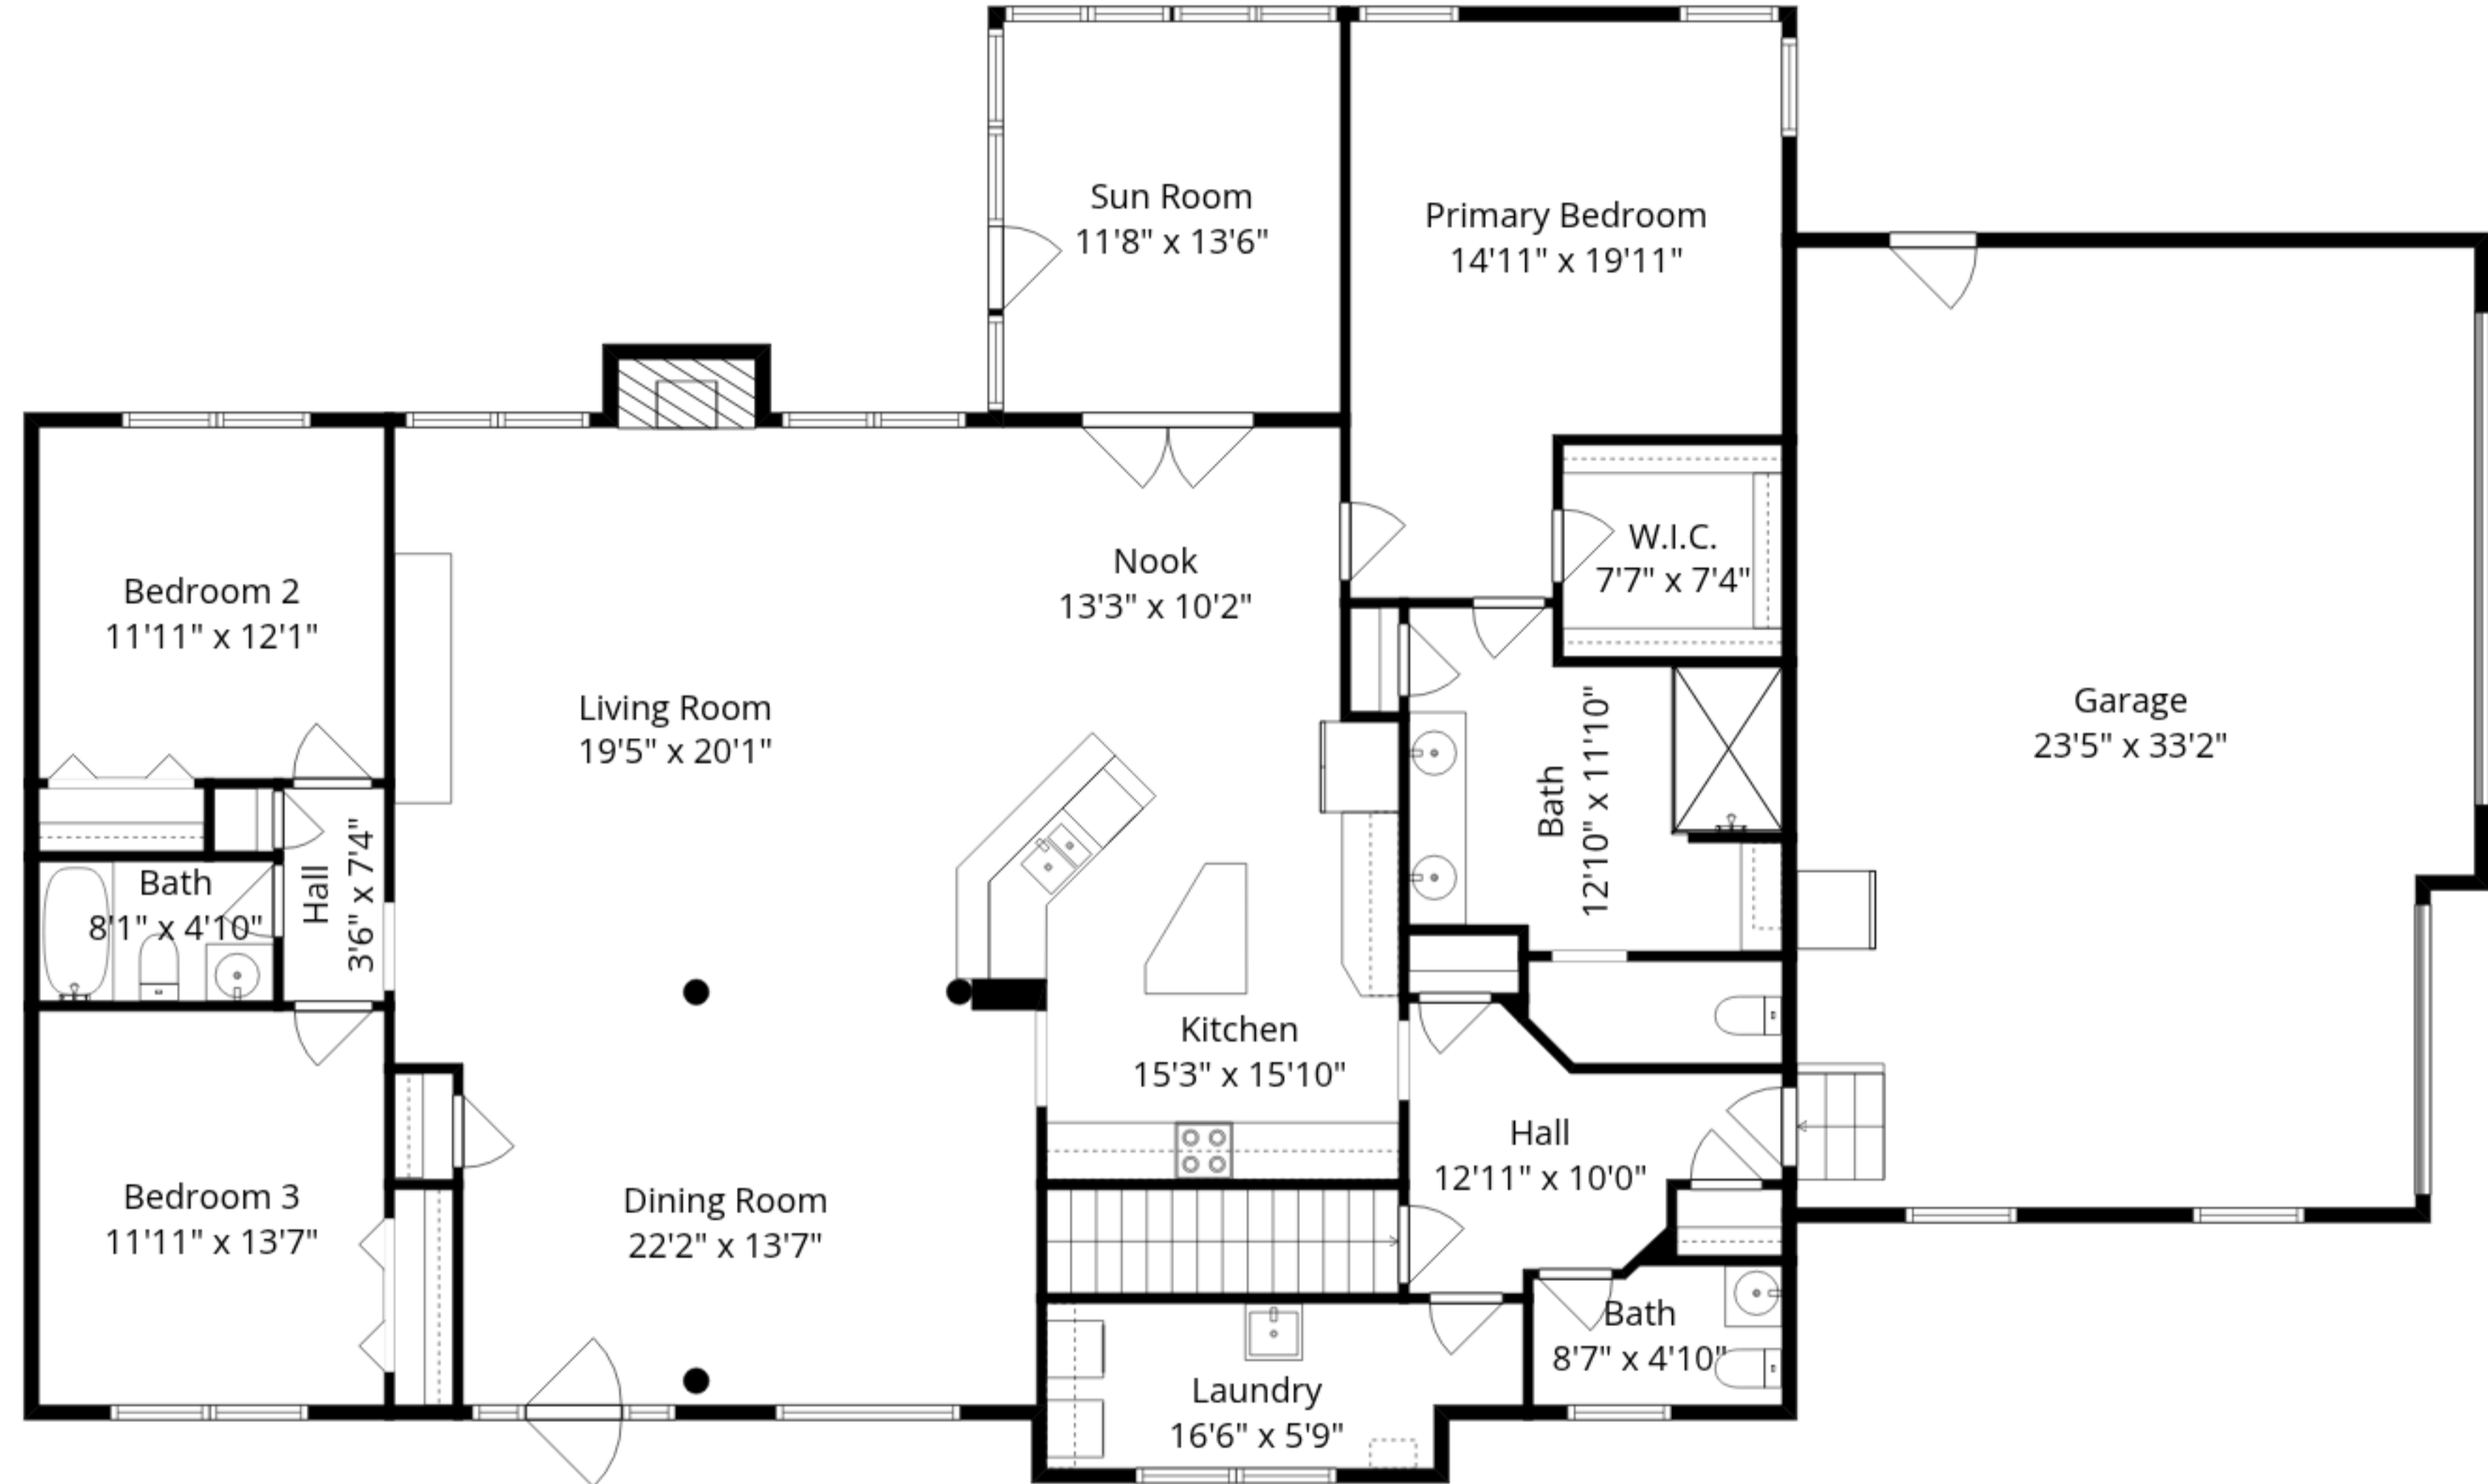

Total GLA: 3193 sq. ft | Total: 4690 sq. ft
Lower floor: 643 sq. ft (Excluded areas 689 sq. ft)
Main floor: 2550 sq. ft (Excluded areas 808 sq. ft)

Sizes And Dimensions Are Approximate. Actual May Vary.

Lower Floor

Main Floor