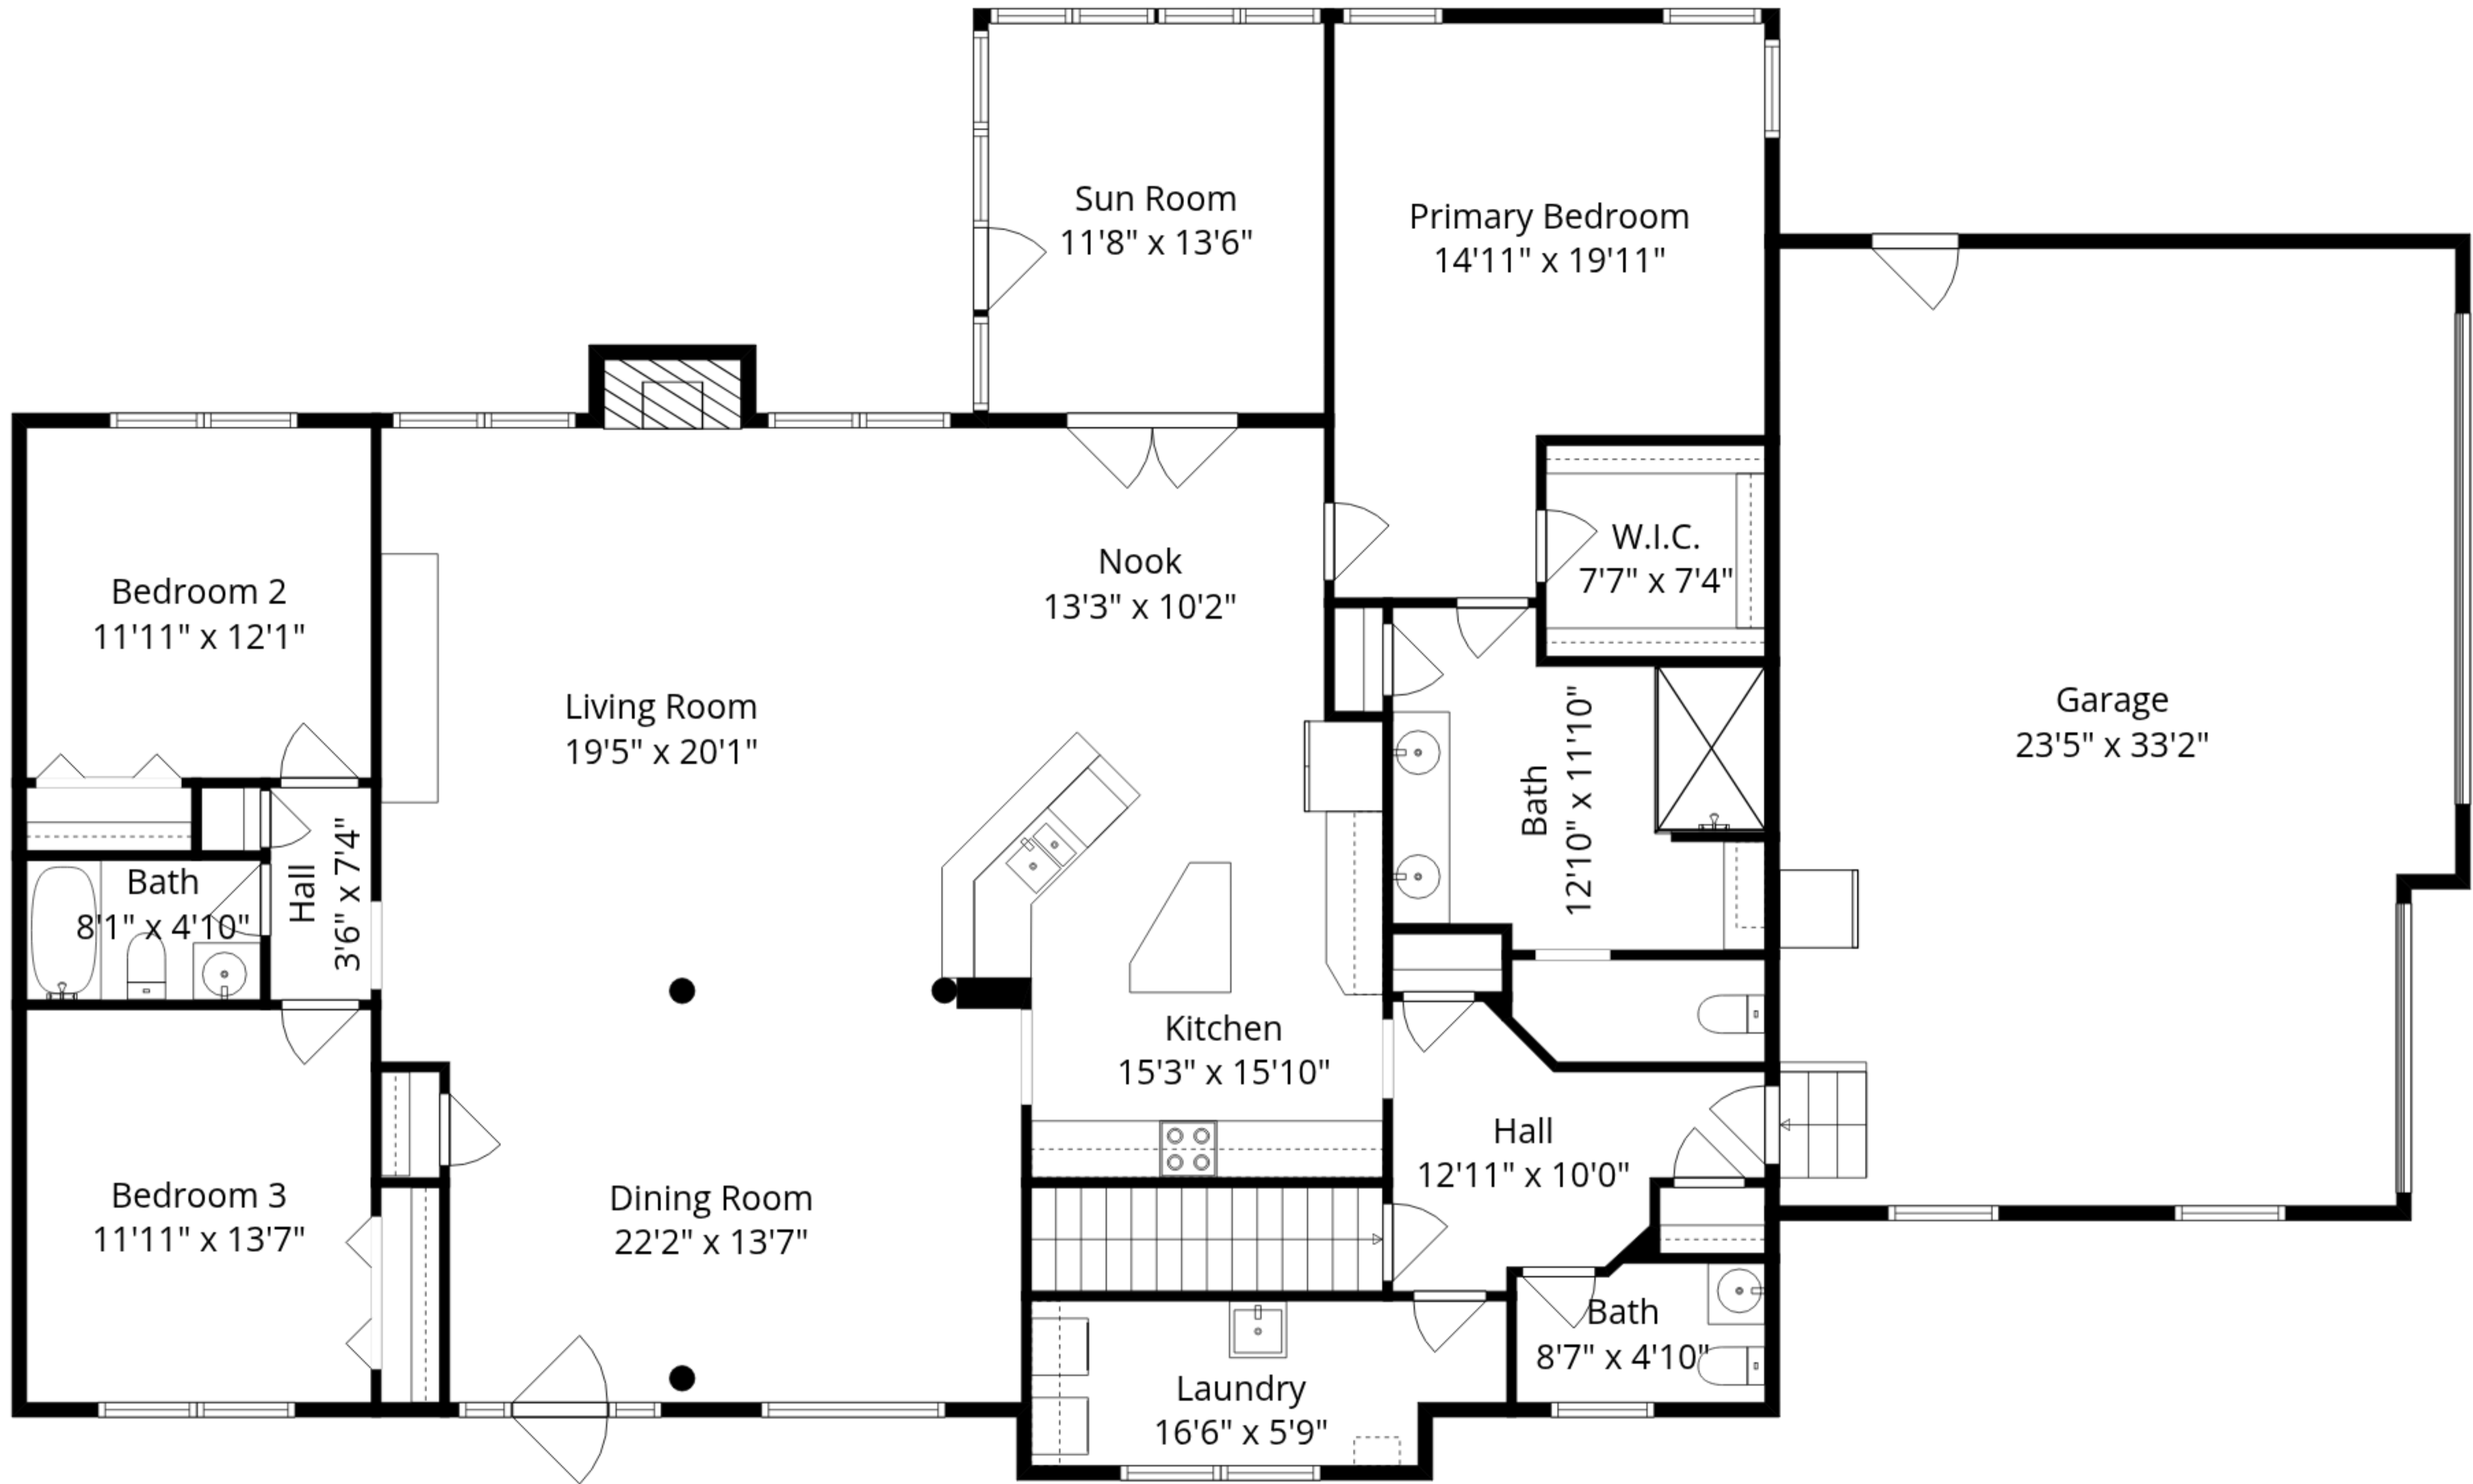

Total GLA: 3193 sq. ft | Total: 4690 sq. ft
Lower floor: 643 sq. ft (Excluded areas 689 sq. ft)
Main floor: 2550 sq. ft (Excluded areas 808 sq. ft)

Sizes And Dimensions Are Approximate. Actual May Vary.

Lower Floor

Main Floor