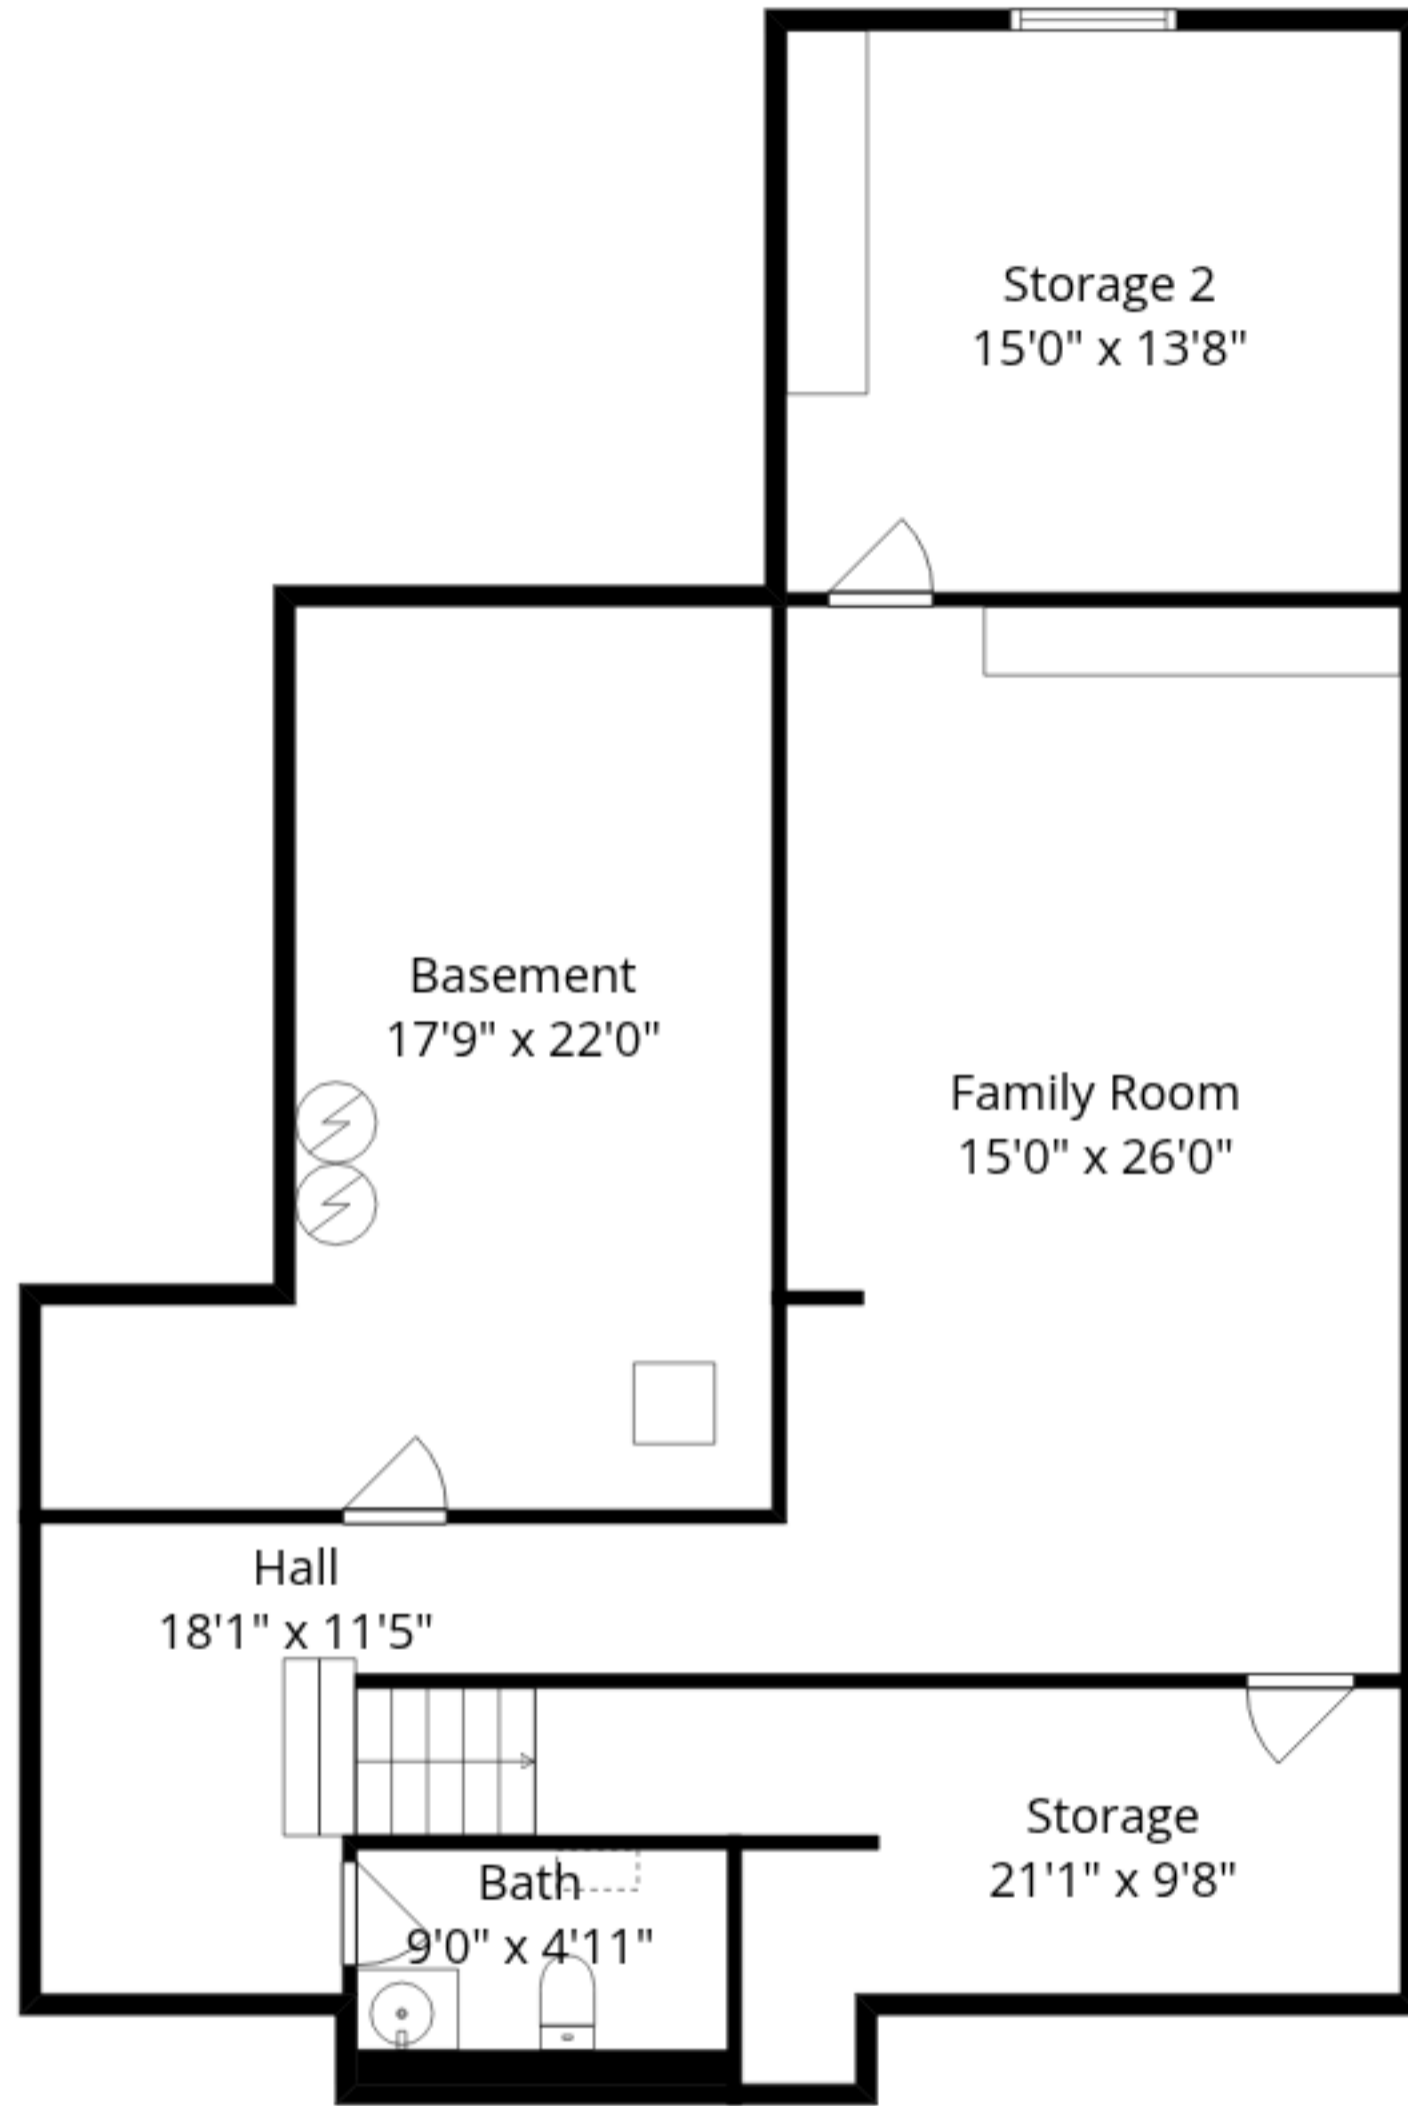

Total GLA: 3193 sq. ft | Total: 4690 sq. ft
Lower floor: 643 sq. ft (Excluded areas 689 sq. ft)
Main floor: 2550 sq. ft (Excluded areas 808 sq. ft)

Sizes And Dimensions Are Approximate. Actual May Vary.

Lower Floor

Main Floor