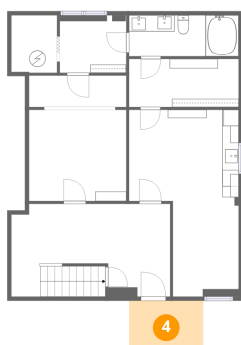

2 Floor 1 - Bath

Dimensions: 13'5" x 5'0"
Area: 67 sq. ft
Counted as living area: Yes

Heated: Yes
Finished: Yes
Enclosed: Yes
Contiguous: Yes
Permitted: Yes
Wet space: Yes
Addition: No
Conversion: No

347 Meadow Valley Pl, Keyser, Mineral County, West Virginia,
United States, 26726

3 Floor 1 - Hall

Dimensions: 8'2" x 7'0"
Area: 57 sq. ft
Counted as living area: Yes

Heated: Yes
Finished: Yes
Enclosed: Yes
Contiguous: Yes
Permitted: Yes
Wet space: No
Addition: No
Conversion: No

4 Floor 1 - Porch