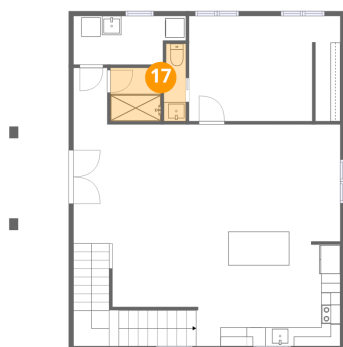

17 Floor 2 - Bath

Dimensions: 7'11" x 8'1"
Area: 64 sq. ft
Counted as living area: Yes

Heated: Yes
Finished: Yes
Enclosed: Yes
Contiguous: Yes
Permitted: Yes
Wet space: Yes
Addition: No
Conversion: No