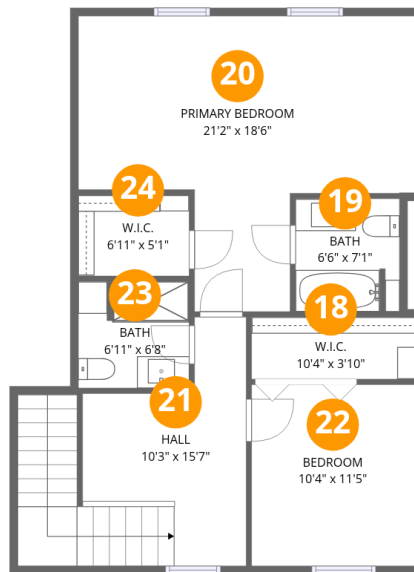

Total:884sqft Excluded: 95sqft

#		Dimensions	sqft	Counted as living area
1	Room	11'11" x 11'2"	133 sq. ft	Yes
2	Bath	13'5" x 5'0"	67 sq. ft	Yes
3	Hall	8'2" x 7'0"	57 sq. ft	Yes
4	Porch	9'1" x 6'2"	56 sq. ft	No
5	W.I.C.	13'5" x 5'11"	79 sq. ft	Yes
6	Utility	5'7" x 7'1"	39 sq. ft	No
7	Hall	11'11" x 3'10"	46 sq. ft	Yes
8	Reception	13'5" x 22'11"	308 sq. ft	Yes
9	Foyer	19'6" x 11'4"	221 sq. ft	Yes

Home data report

347 Meadow Valley Pl, Keyser, Mineral County, West Virginia, United States, 26726

Room dimensions

Floor 2

Total:961sqft Excluded: 86sqft

#		Dimensions	sqft	Counted as living area
10	Kitchen	12'6" x 12'10"	161 sq. ft	Yes
11	Living Room	27'11" x 10'3"	287 sq. ft	Yes
12	Laundry	11'9" x 5'1"	60 sq. ft	Yes
13	Hall	3'6" x 5'10"	21 sq. ft	Yes
14	Covered Patio	7'1" x 12'2"	86 sq. ft	No
15	Dining Area	15'5" x 12'10"	197 sq. ft	Yes
16	Bedroom	15'10" x 11'0"	174 sq. ft	Yes
17	Bath	7'11" x 8'1"	64 sq. ft	Yes

Home data report

347 Meadow Valley Pl, Keyser, Mineral County, West Virginia,
United States, 26726

Room dimensions

Floor 3

Total:764sqft Excluded: 0sqft

#		Dimensions	sqft	Counted as living area
18	W.I.C.	10'4" x 3'10"	40 sq. ft	Yes
19	Bath	6'6" x 7'1"	46 sq. ft	Yes
20	Primary Bedroom	21'2" x 18'6"	393 sq. ft	Yes
21	Hall	10'3" x 15'7"	160 sq. ft	Yes
22	Bedroom	10'4" x 11'5"	118 sq. ft	Yes
23	Bath	6'11" x 6'8"	46 sq. ft	Yes
24	W.I.C.	6'11" x 5'1"	35 sq. ft	Yes

24 Floor 3 - W.I.C.

Dimensions: 6'11" x 5'1"
Area: 35 sq. ft
Counted as living area: Yes

Heated: Yes
Finished: Yes
Enclosed: Yes
Contiguous: Yes
Permitted: Yes
Wet space: No
Addition: No
Conversion: No