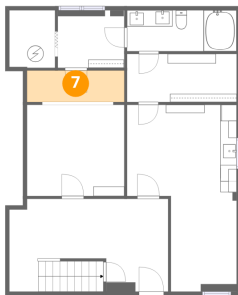

Heated: Yes
Finished: Yes
Enclosed: Yes
Contiguous: Yes
Permitted: Yes
Wet space: No
Addition: No
Conversion: No

6 Floor 1 - Utility

Dimensions: 5'7" x 7'1"
Area: 39 sq. ft
Counted as living area: No

Heated: Yes
Finished: No
Enclosed: Yes
Contiguous: Yes
Permitted: Yes
Wet space: No
Addition: No
Conversion: No

7 Floor 1 - Hall

Dimensions: 11'11" x 3'10"
Area: 46 sq. ft
Counted as living area: Yes

Heated: Yes
Finished: Yes
Enclosed: Yes
Contiguous: Yes
Permitted: Yes
Wet space: No
Addition: No
Conversion: No

8 Floor 1 - Reception