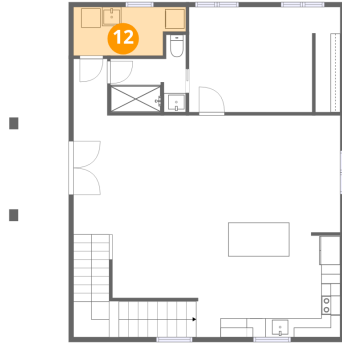

347 Meadow Valley Pl, Keyser, Mineral County, West Virginia,
United States, 26726

12 Floor 2 - Laundry

Dimensions: 11'9" x 5'1"
Area: 60 sq. ft
Counted as living area: Yes

Heated: Yes
Finished: Yes
Enclosed: Yes
Contiguous: Yes
Permitted: Yes
Wet space: No
Addition: No
Conversion: No