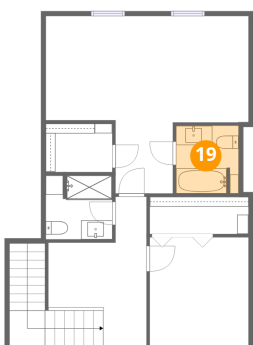

19 Floor 3 - Bath

Dimensions: 6'6" x 7'1"
Area: 46 sq. ft
Counted as living area: Yes

Heated: Yes
Finished: Yes
Enclosed: Yes
Contiguous: Yes
Permitted: Yes
Wet space: Yes
Addition: No
Conversion: No