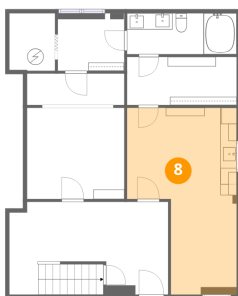

Heated: Yes
Finished: Yes
Enclosed: Yes
Contiguous: Yes
Permitted: Yes
Wet space: No
Addition: No
Conversion: No

6 Floor 1 - Utility

Dimensions: 5'7" x 7'1"
Area: 39 sq. ft
Counted as living area: No

Heated: Yes
Finished: No
Enclosed: Yes
Contiguous: Yes
Permitted: Yes
Wet space: No
Addition: No
Conversion: No

7 Floor 1 - Hall

Dimensions: 11'11" x 3'10"
Area: 46 sq. ft
Counted as living area: Yes

Heated: Yes
Finished: Yes
Enclosed: Yes
Contiguous: Yes
Permitted: Yes
Wet space: No
Addition: No
Conversion: No

8 Floor 1 - Reception