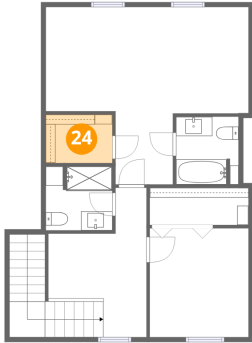

Home data report

347 Meadow Valley Pl, Keyser, Mineral County, West Virginia,
United States, 26726

24 Floor 3 - W.I.C.

Dimensions: 6'11" x 5'1"
Area: 35 sq. ft
Counted as living area: Yes

Heated: Yes
Finished: Yes
Enclosed: Yes
Contiguous: Yes
Permitted: Yes
Wet space: No
Addition: No
Conversion: No