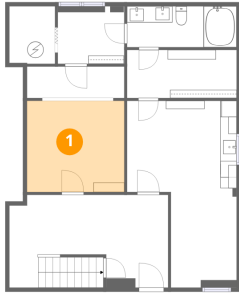

Home data report

347 Meadow Valley Pl, Keyser, Mineral County, West Virginia, United States, 26726

Room dimensions

Floor 2

Total:961sqft Excluded: 86sqft

#		Dimensions	sqft	Counted as living area
10	Kitchen	12'6" x 12'10"	161 sq. ft	Yes
11	Living Room	27'11" x 10'3"	287 sq. ft	Yes
12	Laundry	11'9" x 5'1"	60 sq. ft	Yes
13	Hall	3'6" x 5'10"	21 sq. ft	Yes
14	Covered Patio	7'1" x 12'2"	86 sq. ft	No
15	Dining Area	15'5" x 12'10"	197 sq. ft	Yes
16	Bedroom	15'10" x 11'0"	174 sq. ft	Yes
17	Bath	7'11" x 8'1"	64 sq. ft	Yes

Home data report

347 Meadow Valley Pl, Keyser, Mineral County, West Virginia,
United States, 26726

Room dimensions

Floor 3

Total:764sqft Excluded: 0sqft

#		Dimensions	sqft	Counted as living area
18	W.I.C.	10'4" x 3'10"	40 sq. ft	Yes
19	Bath	6'6" x 7'1"	46 sq. ft	Yes
20	Primary Bedroom	21'2" x 18'6"	393 sq. ft	Yes
21	Hall	10'3" x 15'7"	160 sq. ft	Yes
22	Bedroom	10'4" x 11'5"	118 sq. ft	Yes
23	Bath	6'11" x 6'8"	46 sq. ft	Yes
24	W.I.C.	6'11" x 5'1"	35 sq. ft	Yes

347 Meadow Valley Pl, Keyser, Mineral County, West Virginia,
United States, 26726

1 Floor 1 - Room

Dimensions: 11'11" x 11'2"
Area: 133 sq. ft
Counted as living area: Yes

Heated: Yes
Finished: Yes
Enclosed: Yes
Contiguous: Yes
Permitted: Yes
Wet space: No
Addition: No
Conversion: No