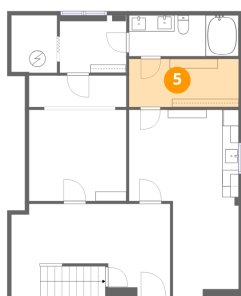

5 Floor 1 - W.I.C.

Dimensions: 13'5" x 5'11"
Area: 79 sq. ft
Counted as living area: Yes

Heated: Yes
Finished: Yes
Enclosed: Yes
Contiguous: Yes
Permitted: Yes
Wet space: No
Addition: No
Conversion: No