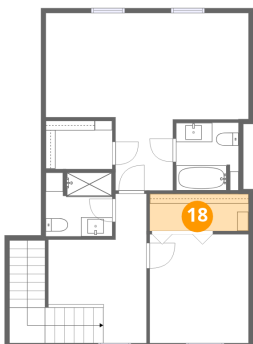

Dimensions: 15'10" x 11'0"
Area: 174 sq. ft
Counted as living area: Yes

Heated: Yes
Finished: Yes
Enclosed: Yes
Contiguous: Yes
Permitted: Yes
Wet space: No
Addition: No
Conversion: No

17 Floor 2 - Bath

Dimensions: 7'11" x 8'1"
Area: 64 sq. ft
Counted as living area: Yes

Heated: Yes
Finished: Yes
Enclosed: Yes
Contiguous: Yes
Permitted: Yes
Wet space: Yes
Addition: No
Conversion: No

347 Meadow Valley Pl, Keyser, Mineral County, West Virginia,
United States, 26726

18 Floor 3 - W.I.C.

Dimensions: 10'4" x 3'10"
Area: 40 sq. ft
Counted as living area: Yes

Heated: Yes
Finished: Yes
Enclosed: Yes
Contiguous: Yes
Permitted: Yes
Wet space: No
Addition: No
Conversion: No