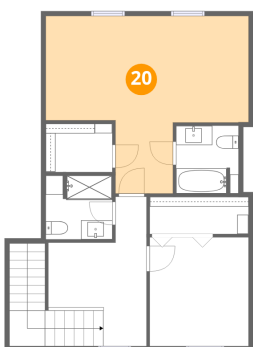

20 Floor 3 - Primary Bedroom

Dimensions: 21'2" x 18'6"
Area: 393 sq. ft
Counted as living area: Yes

Heated: Yes
Finished: Yes
Enclosed: Yes
Contiguous: Yes
Permitted: Yes
Wet space: No
Addition: No
Conversion: No