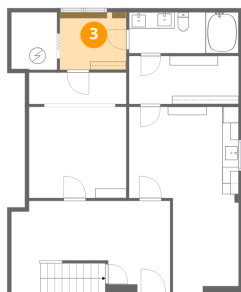

2 Floor 1 - Bath

Dimensions: 13'5" x 5'0"
Area: 67 sq. ft
Counted as living area: Yes

Heated: Yes
Finished: Yes
Enclosed: Yes
Contiguous: Yes
Permitted: Yes
Wet space: Yes
Addition: No
Conversion: No

347 Meadow Valley Pl, Keyser, Mineral County, West Virginia,
United States, 26726

3 Floor 1 - Hall

Dimensions: 8'2" x 7'0"
Area: 57 sq. ft
Counted as living area: Yes

Heated: Yes
Finished: Yes
Enclosed: Yes
Contiguous: Yes
Permitted: Yes
Wet space: No
Addition: No
Conversion: No

4 Floor 1 - Porch