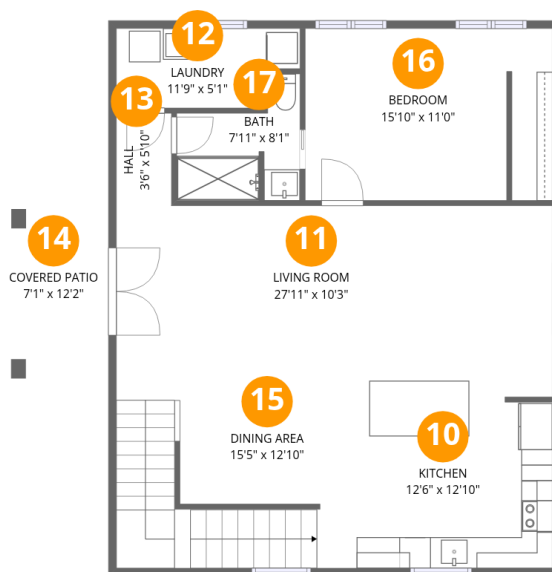

Total:884sqft Excluded: 95sqft

#		Dimensions	sqft	Counted as living area
1	Room	11'11" x 11'2"	133 sq. ft	Yes
2	Bath	13'5" x 5'0"	67 sq. ft	Yes
3	Hall	8'2" x 7'0"	57 sq. ft	Yes
4	Porch	9'1" x 6'2"	56 sq. ft	No
5	W.I.C.	13'5" x 5'11"	79 sq. ft	Yes
6	Utility	5'7" x 7'1"	39 sq. ft	No
7	Hall	11'11" x 3'10"	46 sq. ft	Yes
8	Reception	13'5" x 22'11"	308 sq. ft	Yes
9	Foyer	19'6" x 11'4"	221 sq. ft	Yes

Home data report

347 Meadow Valley Pl, Keyser, Mineral County, West Virginia, United States, 26726

Room dimensions

Floor 2

Total:961sqft Excluded: 86sqft

#		Dimensions	sqft	Counted as living area
10	Kitchen	12'6" x 12'10"	161 sq. ft	Yes
11	Living Room	27'11" x 10'3"	287 sq. ft	Yes
12	Laundry	11'9" x 5'1"	60 sq. ft	Yes
13	Hall	3'6" x 5'10"	21 sq. ft	Yes
14	Covered Patio	7'1" x 12'2"	86 sq. ft	No
15	Dining Area	15'5" x 12'10"	197 sq. ft	Yes
16	Bedroom	15'10" x 11'0"	174 sq. ft	Yes
17	Bath	7'11" x 8'1"	64 sq. ft	Yes

9 Floor 1 - Foyer

Dimensions: 19'6" x 11'4"
Area: 221 sq. ft
Counted as living area: Yes

Heated: Yes
Finished: Yes
Enclosed: Yes
Contiguous: Yes
Permitted: Yes
Wet space: No
Addition: No
Conversion: No

10 Floor 2 - Kitchen

24 Floor 3 - W.I.C.

Dimensions: 6'11" x 5'1"
Area: 35 sq. ft
Counted as living area: Yes

Heated: Yes
Finished: Yes
Enclosed: Yes
Contiguous: Yes
Permitted: Yes
Wet space: No
Addition: No
Conversion: No