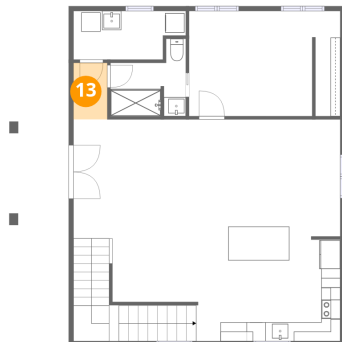

13 Floor 2 - Hall

Dimensions: 3'6" x 5'10"
Area: 21 sq. ft
Counted as living area: Yes

Heated: Yes
Finished: Yes
Enclosed: Yes
Contiguous: Yes
Permitted: Yes
Wet space: No
Addition: No
Conversion: No