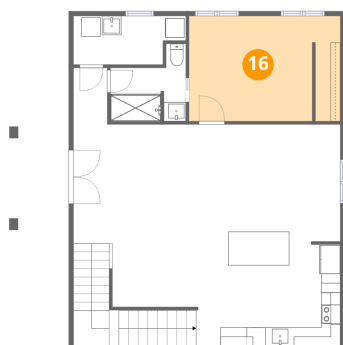

Dimensions: 7'1" x 12'2"
Area: 86 sq. ft
Counted as living area: No

Heated: No
Finished: No
Enclosed: No
Contiguous: Yes
Permitted: Yes
Wet space: No
Addition: No
Conversion: No

15 Floor 2 - Dining Area

Dimensions: 15'5" x 12'10"
Area: 197 sq. ft
Counted as living area: Yes

Heated: Yes
Finished: Yes
Enclosed: Yes
Contiguous: Yes
Permitted: Yes
Wet space: No
Addition: No
Conversion: No

16 Floor 2 - Bedroom