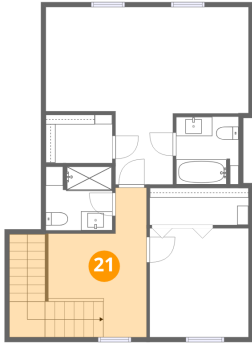

347 Meadow Valley Pl, Keyser, Mineral County, West Virginia,
United States, 26726

21 Floor 3 - Hall

Dimensions: 10'3" x 15'7"
Area: 160 sq. ft
Counted as living area: Yes

Heated: Yes
Finished: Yes
Enclosed: Yes
Contiguous: Yes
Permitted: Yes
Wet space: No
Addition: No
Conversion: No