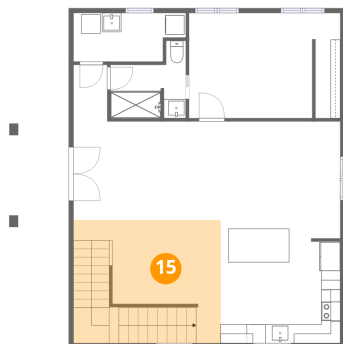

13 Floor 2 - Hall

Dimensions: 3'6" x 5'10"
Area: 21 sq. ft
Counted as living area: Yes

Heated: Yes
Finished: Yes
Enclosed: Yes
Contiguous: Yes
Permitted: Yes
Wet space: No
Addition: No
Conversion: No

14 Floor 2 - Covered Patio

Dimensions: 7'1" x 12'2"
Area: 86 sq. ft
Counted as living area: No

Heated: No
Finished: No
Enclosed: No
Contiguous: Yes
Permitted: Yes
Wet space: No
Addition: No
Conversion: No

15 Floor 2 - Dining Area