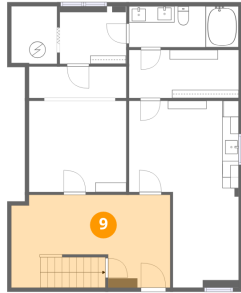

7 Floor 1 - Hall

Dimensions: 11'11" x 3'10"
Area: 46 sq. ft
Counted as living area: Yes

Heated: Yes
Finished: Yes
Enclosed: Yes
Contiguous: Yes
Permitted: Yes
Wet space: No
Addition: No
Conversion: No

8 Floor 1 - Reception

9 Floor 1 - Foyer

Dimensions: 19'6" x 11'4"
Area: 221 sq. ft
Counted as living area: Yes

Heated: Yes
Finished: Yes
Enclosed: Yes
Contiguous: Yes
Permitted: Yes
Wet space: No
Addition: No
Conversion: No

10 Floor 2 - Kitchen