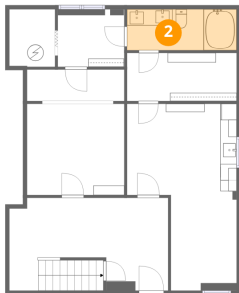

2 Floor 1 - Bath

Dimensions: 13'5" x 5'0"
Area: 67 sq. ft
Counted as living area: Yes

Heated: Yes
Finished: Yes
Enclosed: Yes
Contiguous: Yes
Permitted: Yes
Wet space: Yes
Addition: No
Conversion: No