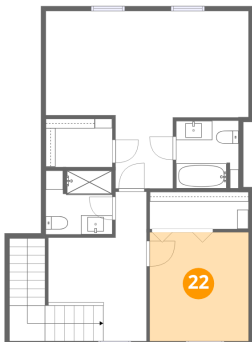

22 Floor 3 - Bedroom

Dimensions: 10'4" x 11'5"
Area: 118 sq. ft
Counted as living area: Yes

Heated: Yes
Finished: Yes
Enclosed: Yes
Contiguous: Yes
Permitted: Yes
Wet space: No
Addition: No
Conversion: No