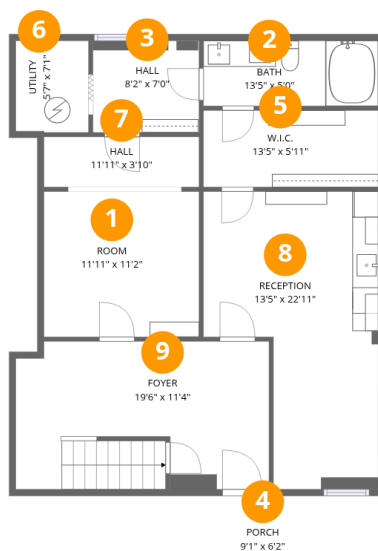

Home data report

347 Meadow Valley Pl, Keyser, Mineral County, West Virginia,
United States, 26726

Room dimensions

Floor 1 Below grade

Total:884sqft Excluded: 95sqft

#		Dimensions	sqft	Counted as living area
1	Room	11'11" x 11'2"	133 sq. ft	Yes
2	Bath	13'5" x 5'0"	67 sq. ft	Yes
3	Hall	8'2" x 7'0"	57 sq. ft	Yes
4	Porch	9'1" x 6'2"	56 sq. ft	No
5	W.I.C.	13'5" x 5'11"	79 sq. ft	Yes
6	Utility	5'7" x 7'1"	39 sq. ft	No
7	Hall	11'11" x 3'10"	46 sq. ft	Yes
8	Reception	13'5" x 22'11"	308 sq. ft	Yes
9	Foyer	19'6" x 11'4"	221 sq. ft	Yes