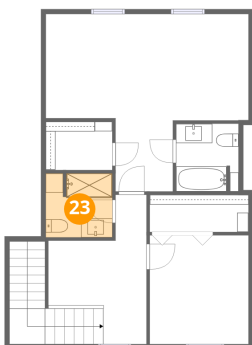

23 Floor 3 - Bath

Dimensions: 6'11" x 6'8"
Area: 46 sq. ft
Counted as living area: Yes

Heated: Yes
Finished: Yes
Enclosed: Yes
Contiguous: Yes
Permitted: Yes
Wet space: Yes
Addition: No
Conversion: No