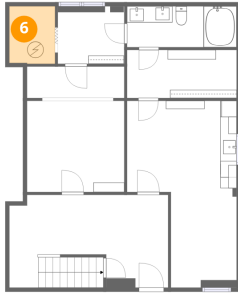

Dimensions: 9'1" x 6'2"
Area: 56 sq. ft
Counted as living area: No

Heated: No
Finished: No
Enclosed: No
Contiguous: Yes
Permitted: Yes
Wet space: No
Addition: No
Conversion: No

5 Floor 1 - W.I.C.

Dimensions: 13'5" x 5'11"
Area: 79 sq. ft
Counted as living area: Yes

Heated: Yes
Finished: Yes
Enclosed: Yes
Contiguous: Yes
Permitted: Yes
Wet space: No
Addition: No
Conversion: No

6 Floor 1 - Utility

Dimensions: 5'7" x 7'1"
Area: 39 sq. ft
Counted as living area: No

Heated: Yes
Finished: No
Enclosed: Yes
Contiguous: Yes
Permitted: Yes
Wet space: No
Addition: No
Conversion: No