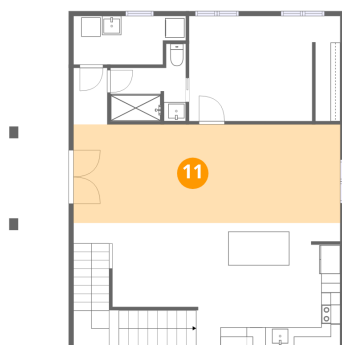

9 Floor 1 - Foyer

Dimensions: 19'6" x 11'4"
Area: 221 sq. ft
Counted as living area: Yes

Heated: Yes
Finished: Yes
Enclosed: Yes
Contiguous: Yes
Permitted: Yes
Wet space: No
Addition: No
Conversion: No

10 Floor 2 - Kitchen

Dimensions: 12'6" x 12'10"
Area: 161 sq. ft
Counted as living area: Yes

Heated: Yes
Finished: Yes
Enclosed: Yes
Contiguous: Yes
Permitted: Yes
Wet space: No
Addition: No
Conversion: No

11 Floor 2 - Living Room