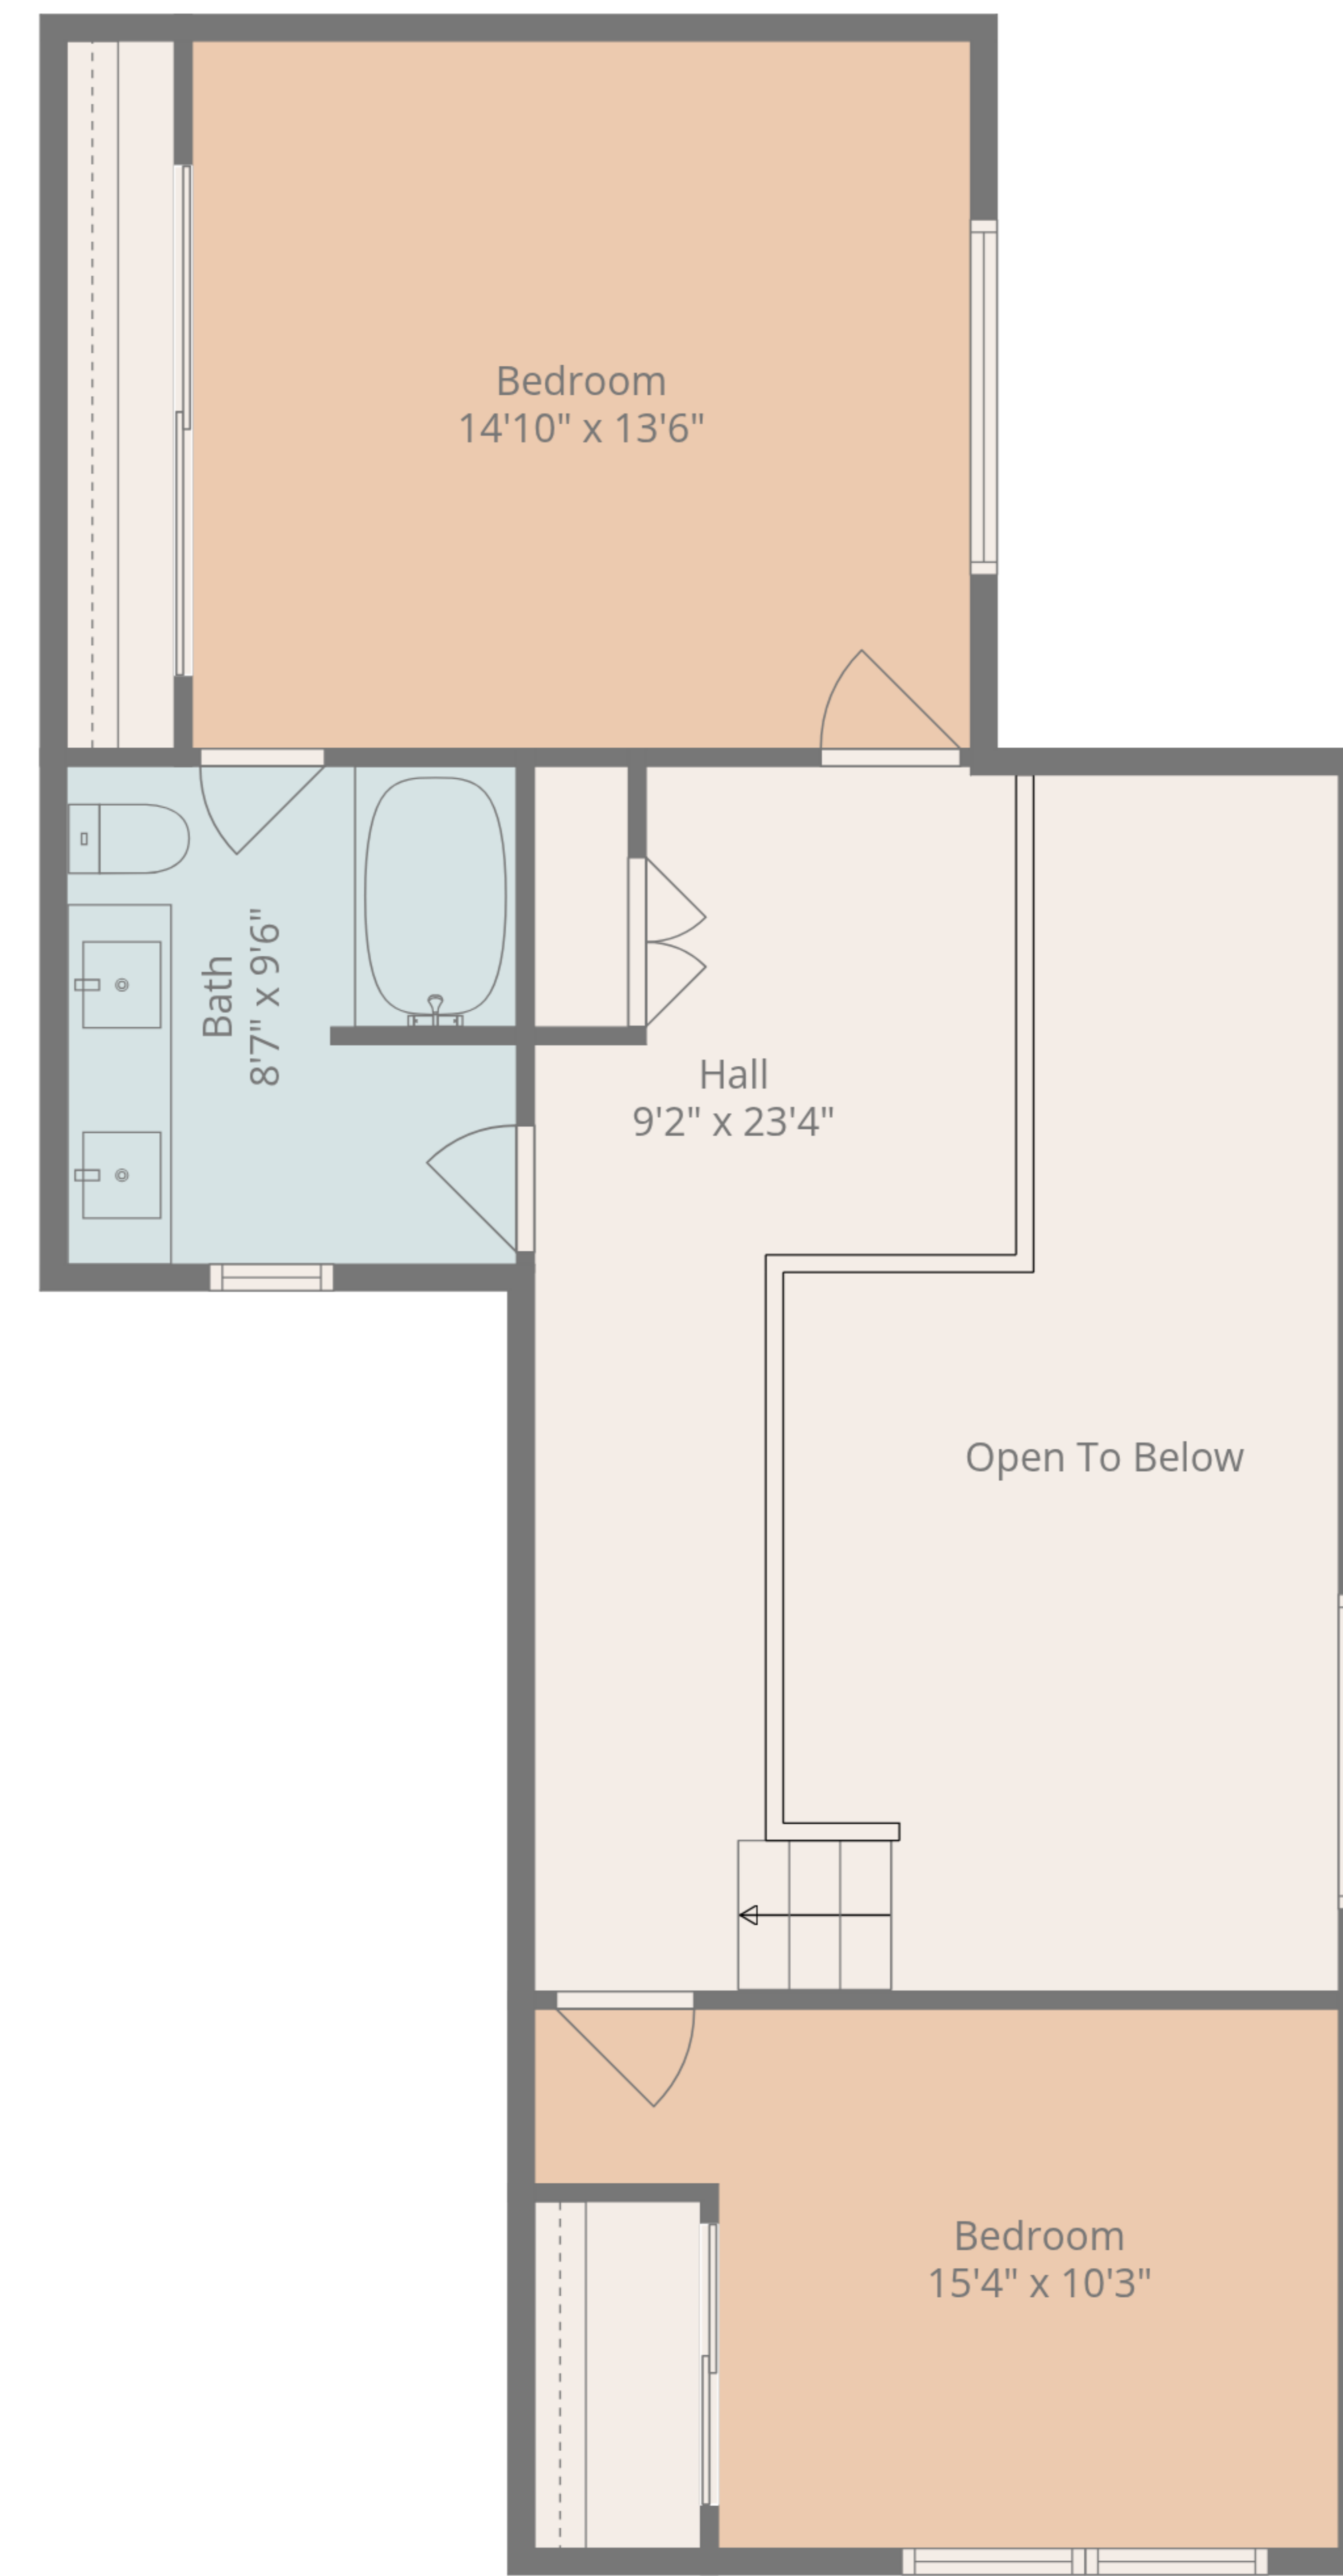

TOTAL: 2020 sq. ft

1st floor: 1369 sq. ft, 2nd floor: 651 sq. ft

EXCLUDED AREAS: GARAGE: 455 sq. ft, FIREPLACE: 12 sq. ft, OPEN TO BELOW: 194 sq. ft,
WALLS: 190 sq. ft

TOTAL: 2020 sq. ft

1st floor: 1369 sq. ft, 2nd floor: 651 sq. ft

EXCLUDED AREAS: GARAGE: 455 sq. ft, FIREPLACE: 12 sq. ft, OPEN TO BELOW: 194 sq. ft,
WALLS: 190 sq. ft

1st Floor

2nd Floor

TOTAL: 2020 sq. ft
 1st floor: 1369 sq. ft, 2nd floor: 651 sq. ft
 EXCLUDED AREAS: GARAGE: 455 sq. ft, FIREPLACE: 12 sq. ft, OPEN TO BELOW: 194 sq. ft,
 WALLS: 190 sq. ft