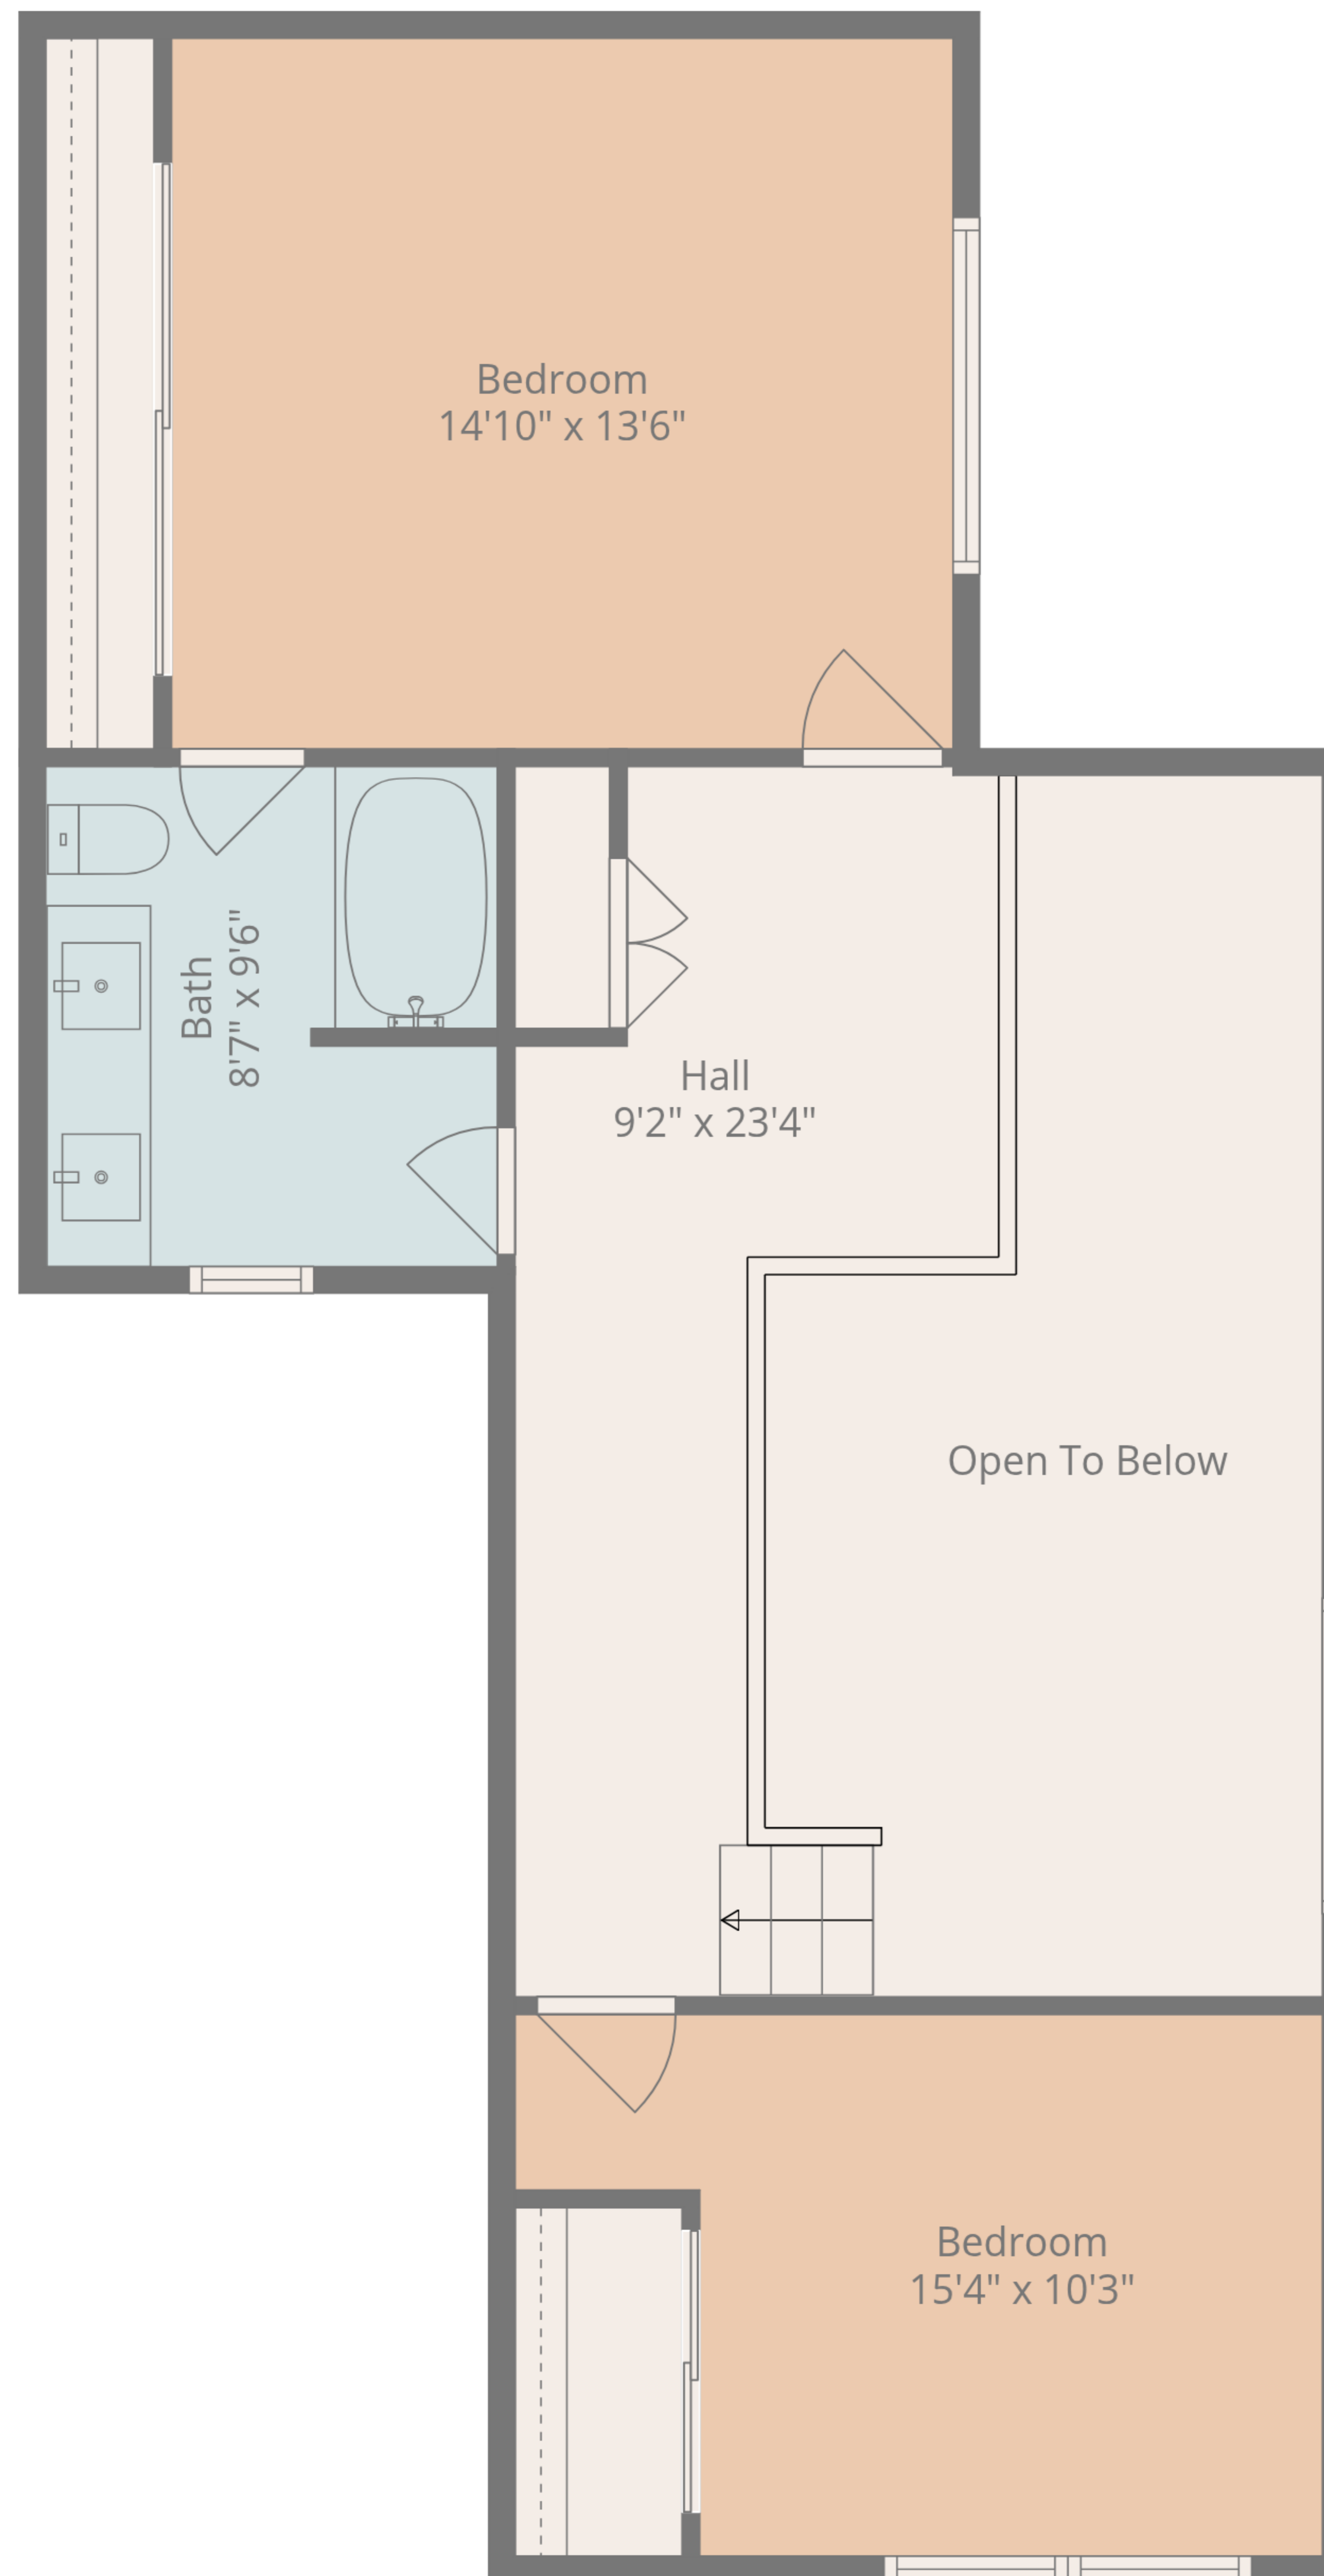

TOTAL: 2020 sq. ft

1st floor: 1369 sq. ft, 2nd floor: 651 sq. ft

EXCLUDED AREAS: GARAGE: 455 sq. ft, FIREPLACE: 12 sq. ft, OPEN TO BELOW: 194 sq. ft,
WALLS: 190 sq. ft

TOTAL: 2020 sq. ft

1st floor: 1369 sq. ft, 2nd floor: 651 sq. ft

EXCLUDED AREAS: GARAGE: 455 sq. ft, FIREPLACE: 12 sq. ft, OPEN TO BELOW: 194 sq. ft,
WALLS: 190 sq. ft

1st Floor

2nd Floor

TOTAL: 2020 sq. ft
 1st floor: 1369 sq. ft, 2nd floor: 651 sq. ft
 EXCLUDED AREAS: GARAGE: 455 sq. ft, FIREPLACE: 12 sq. ft, OPEN TO BELOW: 194 sq. ft,
 WALLS: 190 sq. ft