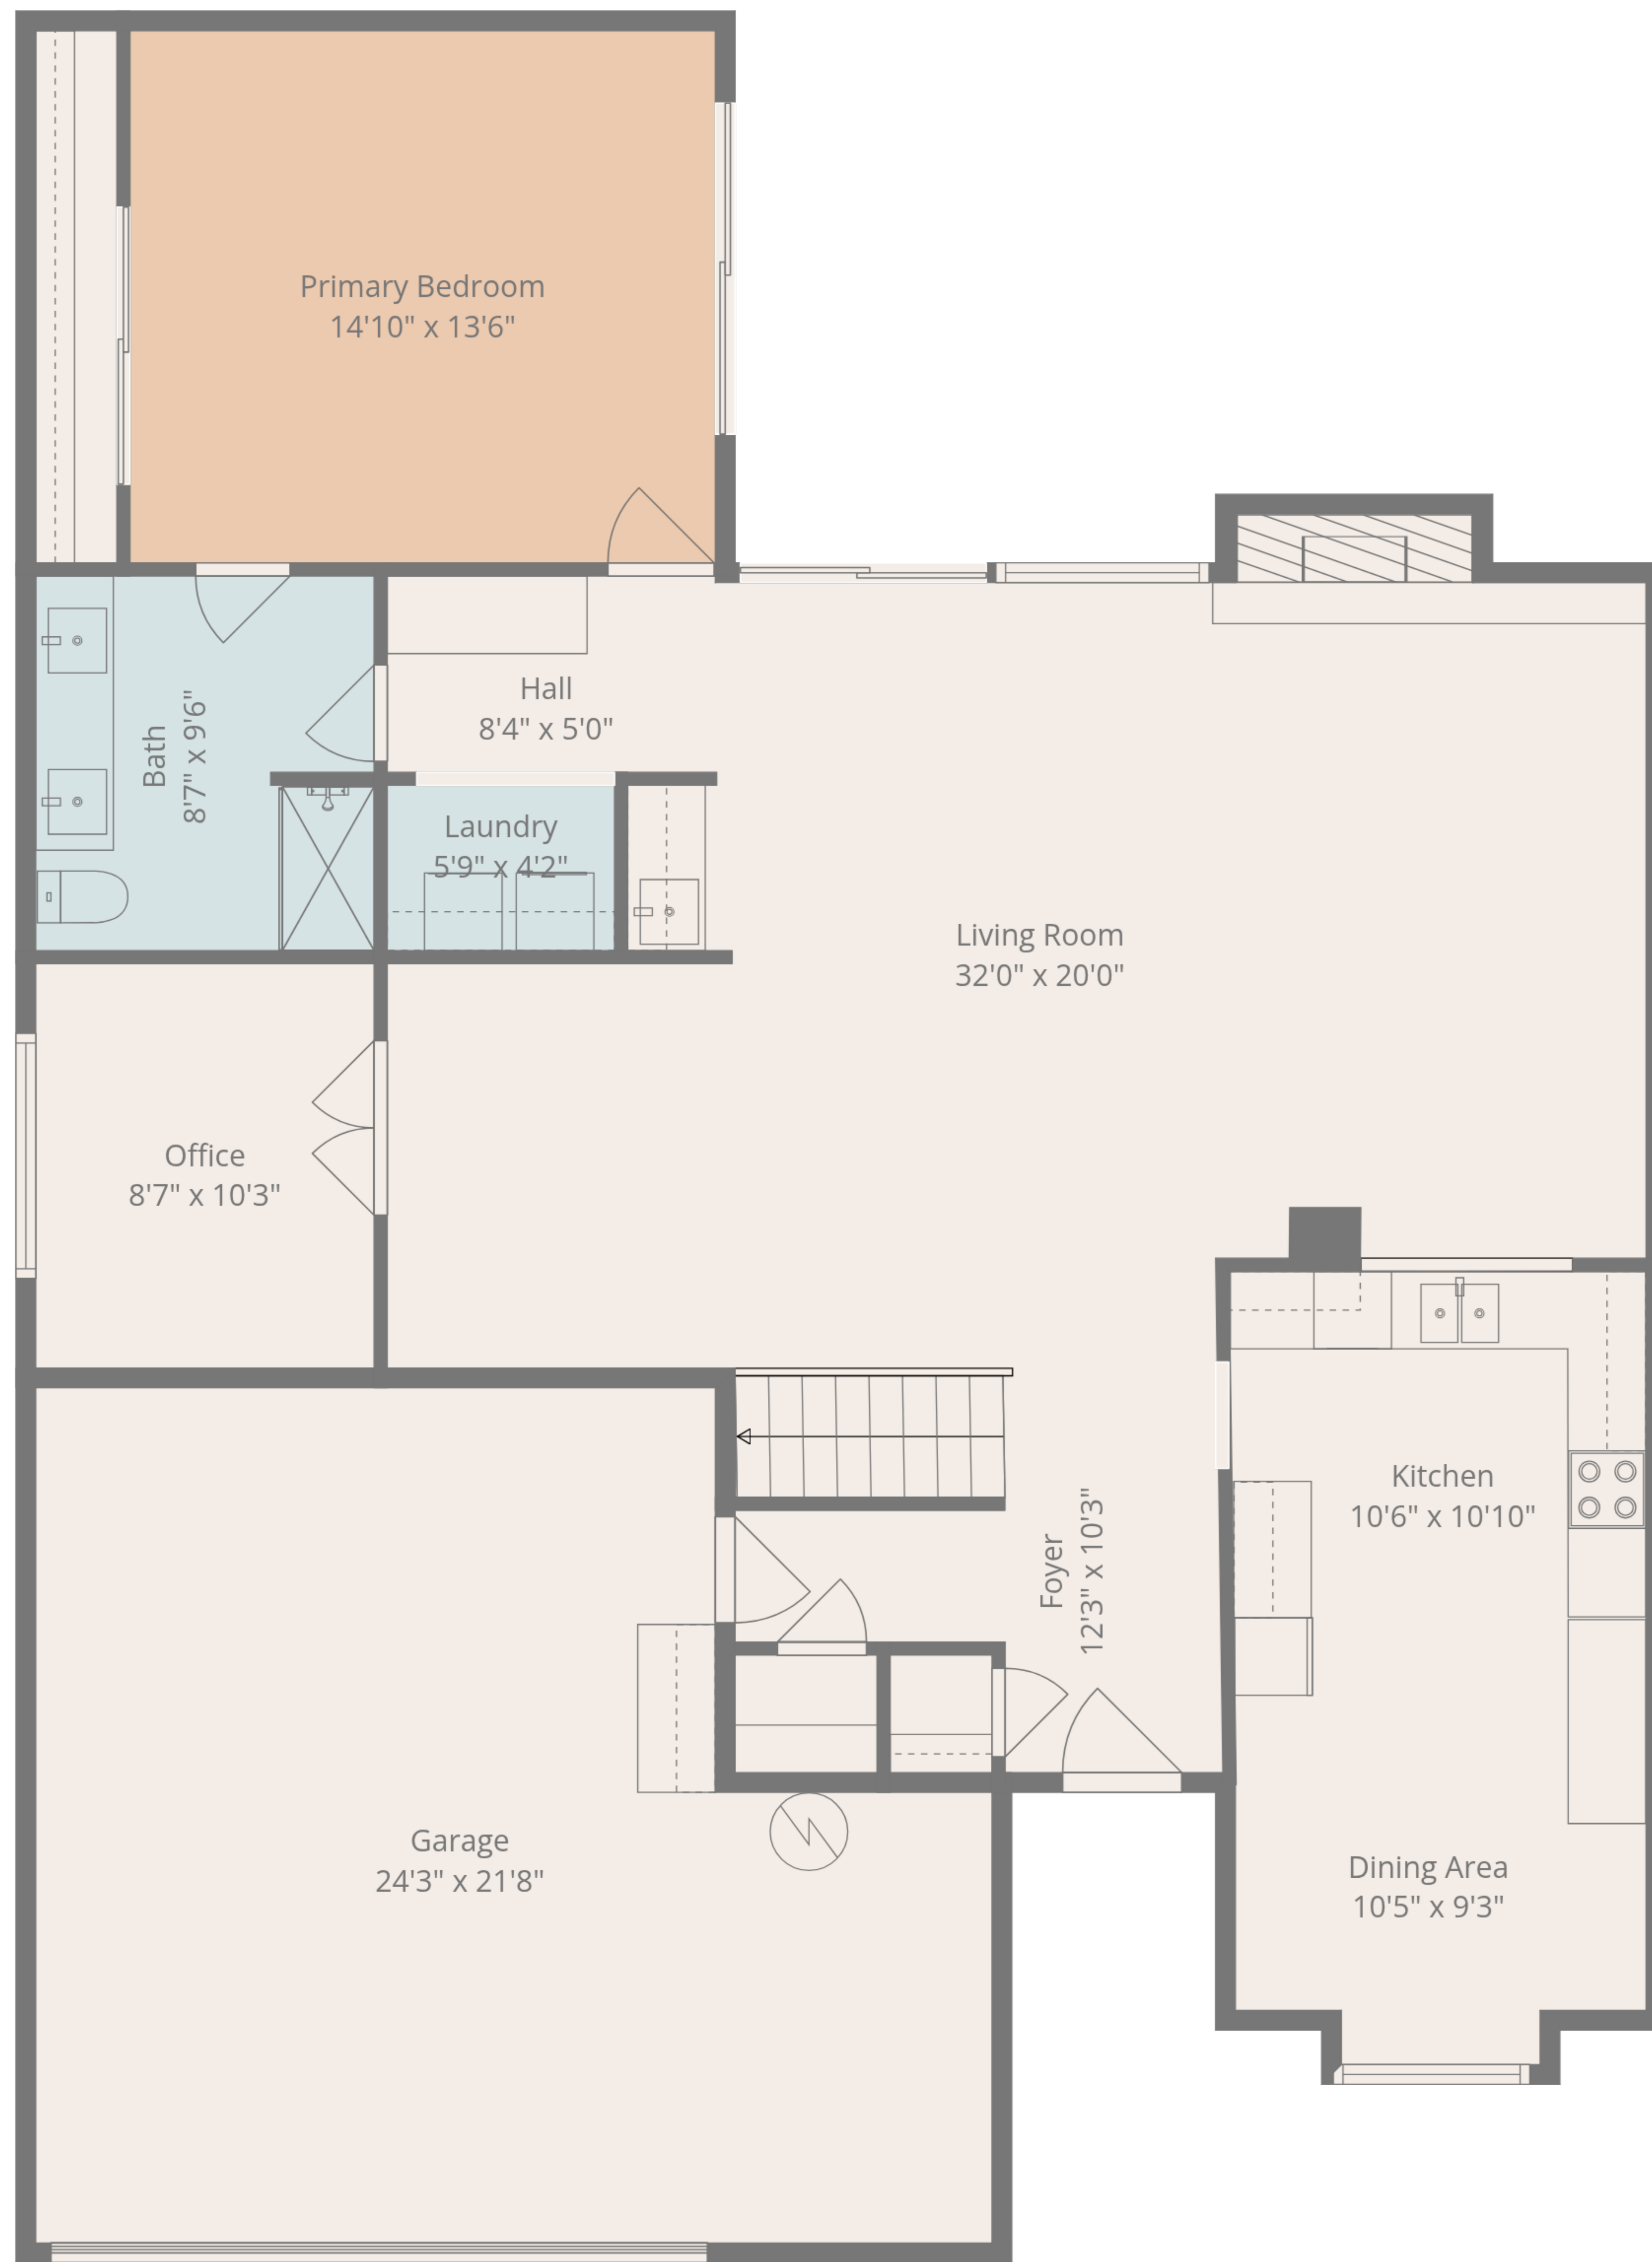

TOTAL: 2020 sq. ft

1st floor: 1369 sq. ft, 2nd floor: 651 sq. ft

EXCLUDED AREAS: GARAGE: 455 sq. ft, FIREPLACE: 12 sq. ft, OPEN TO BELOW: 194 sq. ft,
WALLS: 190 sq. ft

TOTAL: 2020 sq. ft

1st floor: 1369 sq. ft, 2nd floor: 651 sq. ft

EXCLUDED AREAS: GARAGE: 455 sq. ft, FIREPLACE: 12 sq. ft, OPEN TO BELOW: 194 sq. ft,
WALLS: 190 sq. ft

1st Floor

2nd Floor

TOTAL: 2020 sq. ft
 1st floor: 1369 sq. ft, 2nd floor: 651 sq. ft
 EXCLUDED AREAS: GARAGE: 455 sq. ft, FIREPLACE: 12 sq. ft, OPEN TO BELOW: 194 sq. ft,
 WALLS: 190 sq. ft