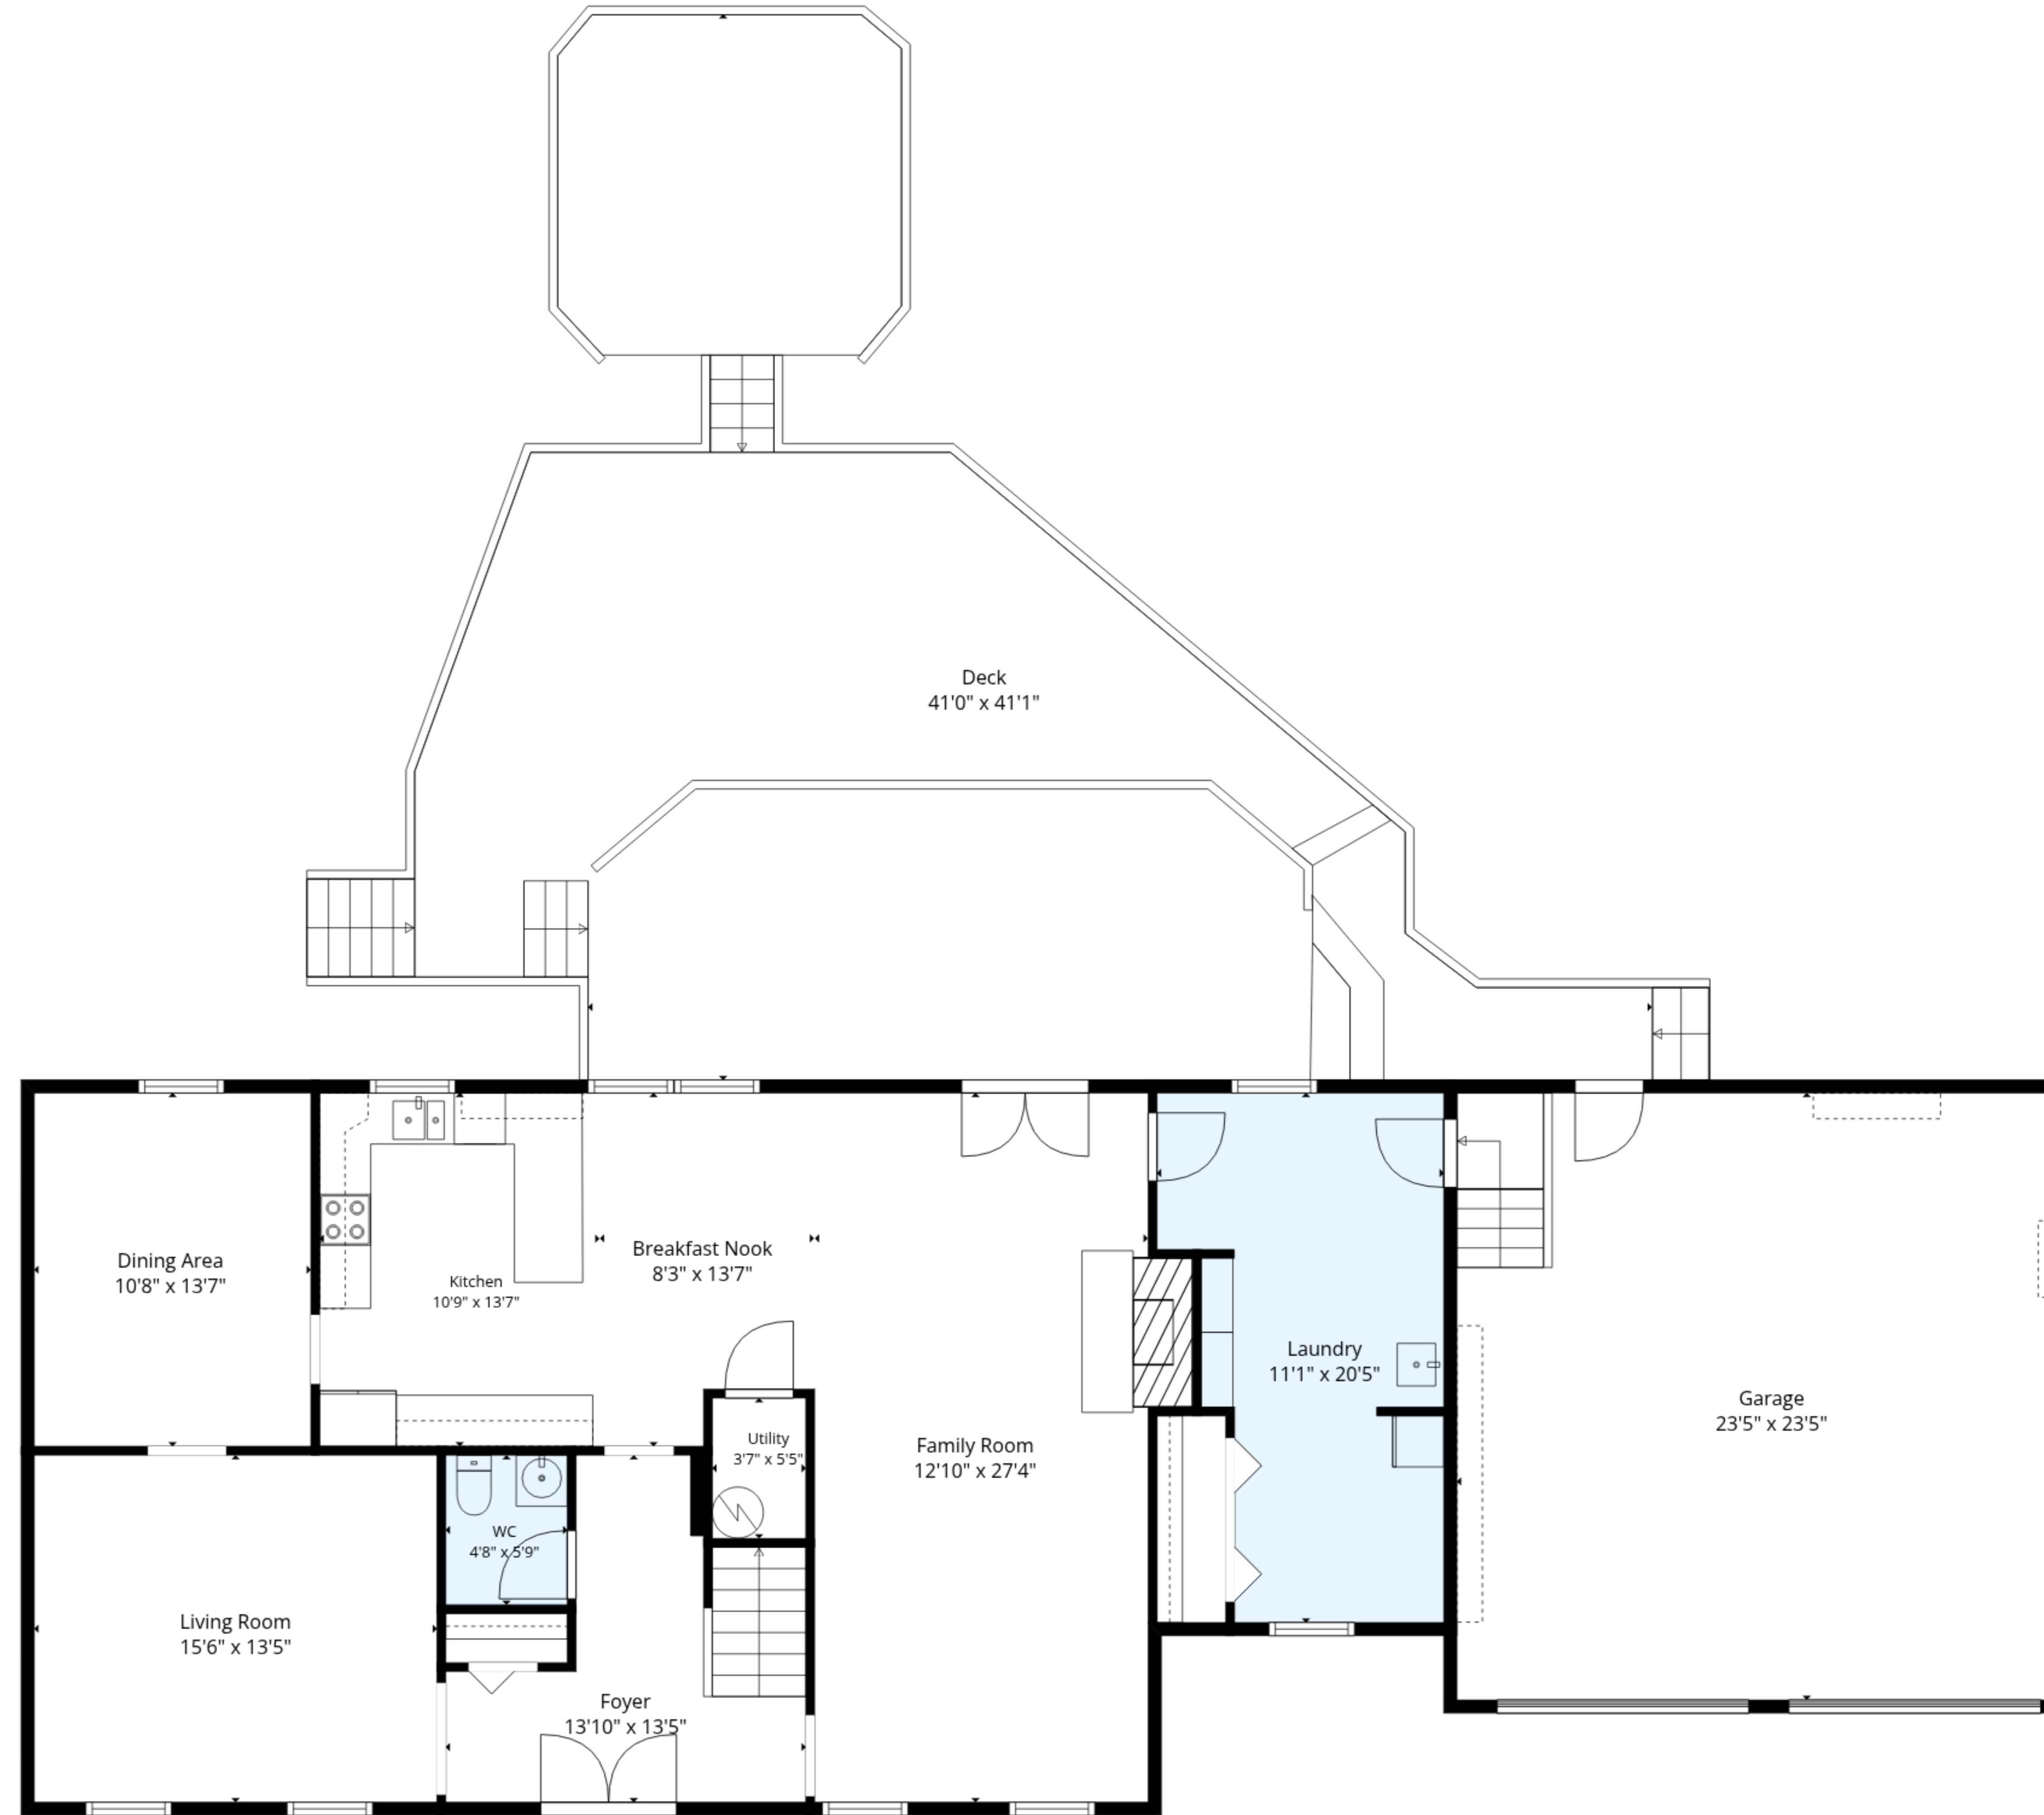

**TOTAL: 2893 sq. ft**

Ground floor: 1404 sq. ft, 1st floor: 1489 sq. ft

EXCLUDED AREAS: GARAGE: 547 sq. ft, DECK: 978 sq. ft, LOW CEILING: 63 sq. ft,  
ROOM: 181 sq. ft, WALLS: 243 sq. ft

**TOTAL: 2893 sq. ft**

Ground floor: 1404 sq. ft, 1st floor: 1489 sq. ft

EXCLUDED AREAS: GARAGE: 547 sq. ft, DECK: 978 sq. ft, LOW CEILING: 63 sq. ft,

ROOM: 181 sq. ft, WALLS: 243 sq. ft

1st Floor

Ground Floor

**TOTAL: 2893 sq. ft**

Ground floor: 1404 sq. ft, 1st floor: 1489 sq. ft

EXCLUDED AREAS: GARAGE: 547 sq. ft, DECK: 978 sq. ft, LOW CEILING: 63 sq. ft,  
ROOM: 181 sq. ft, WALLS: 243 sq. ft