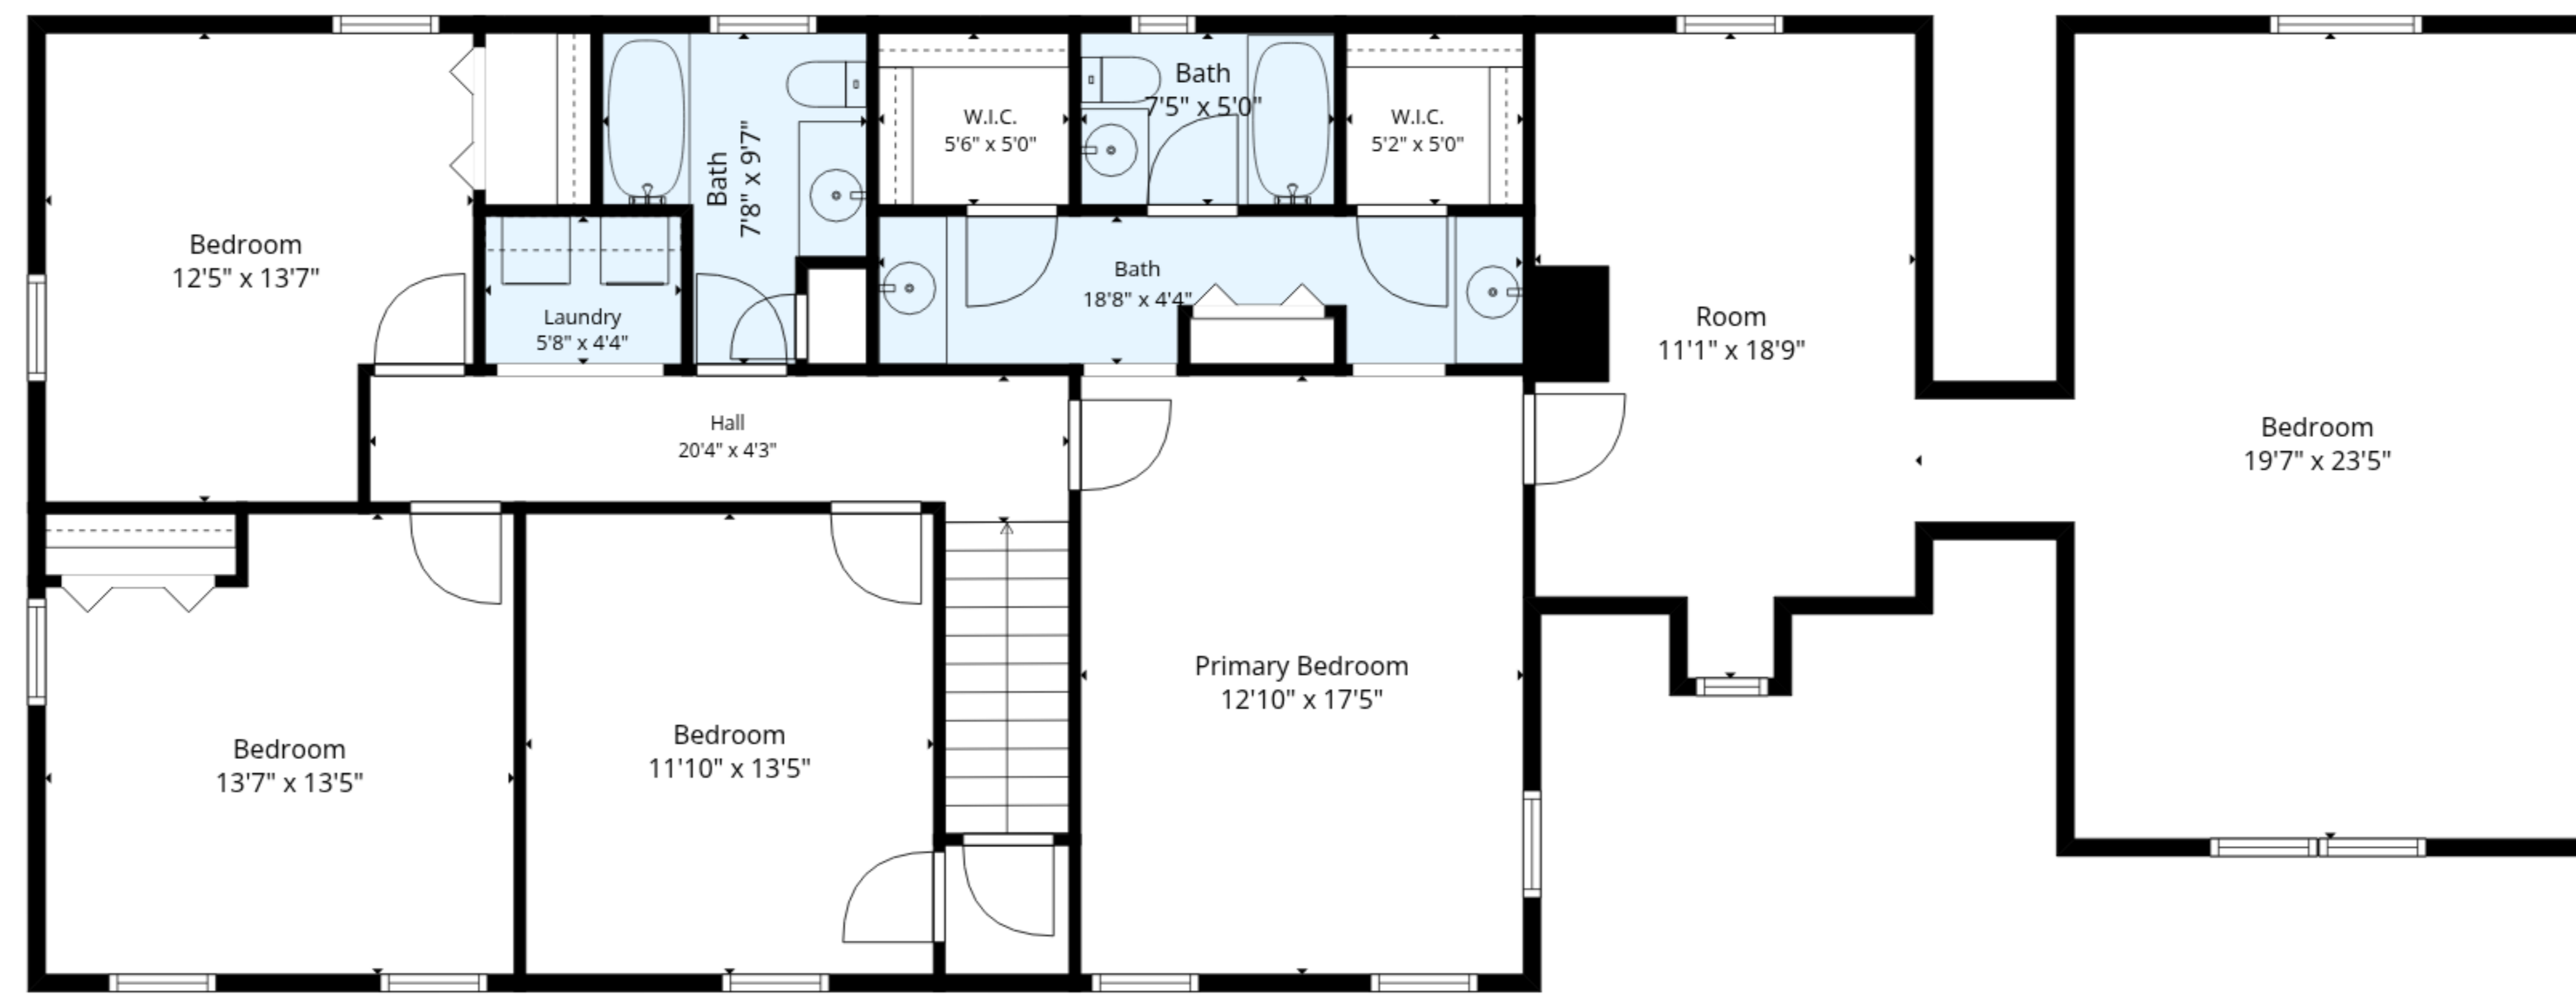

**TOTAL: 2893 sq. ft**

Ground floor: 1404 sq. ft, 1st floor: 1489 sq. ft

EXCLUDED AREAS: GARAGE: 547 sq. ft, DECK: 978 sq. ft, LOW CEILING: 63 sq. ft,  
ROOM: 181 sq. ft, WALLS: 243 sq. ft

**TOTAL: 2893 sq. ft**

Ground floor: 1404 sq. ft, 1st floor: 1489 sq. ft

EXCLUDED AREAS: GARAGE: 547 sq. ft, DECK: 978 sq. ft, LOW CEILING: 63 sq. ft,

ROOM: 181 sq. ft, WALLS: 243 sq. ft

1st Floor

Ground Floor

**TOTAL: 2893 sq. ft**

Ground floor: 1404 sq. ft, 1st floor: 1489 sq. ft

EXCLUDED AREAS: GARAGE: 547 sq. ft, DECK: 978 sq. ft, LOW CEILING: 63 sq. ft,  
ROOM: 181 sq. ft, WALLS: 243 sq. ft