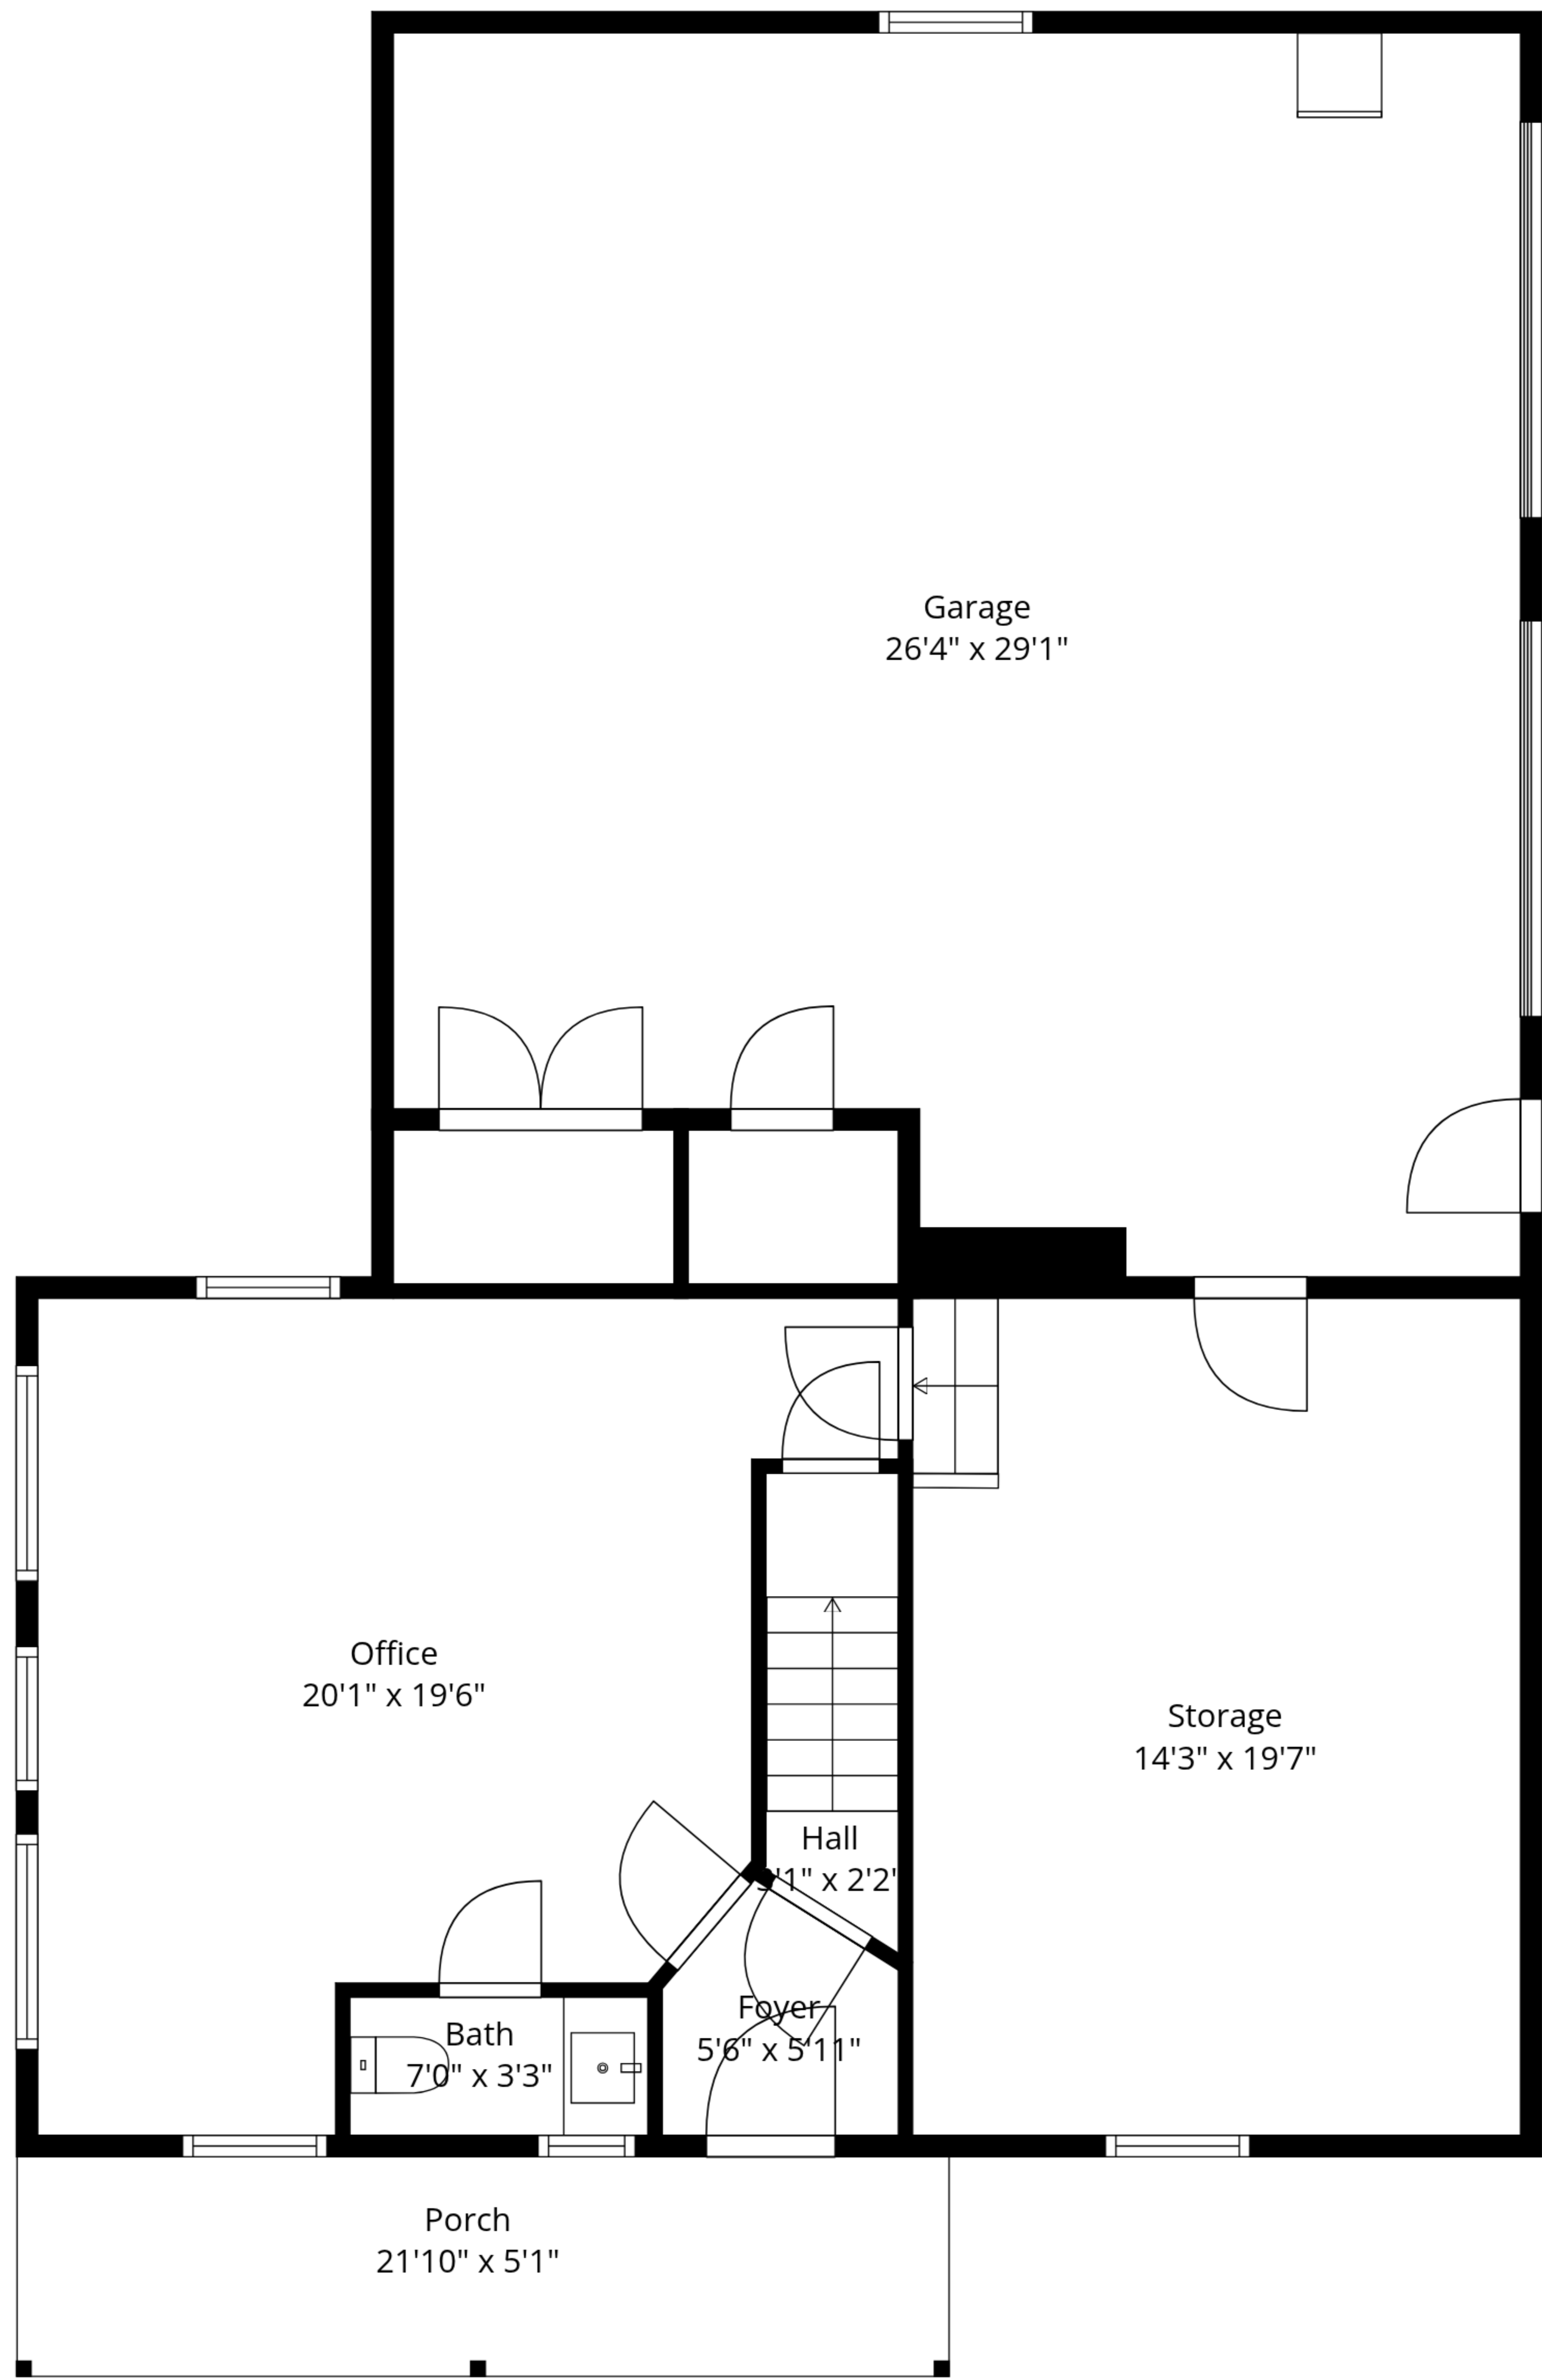

TOTAL: 1124 sq. ft

1st floor: 443 sq. ft, 2nd floor: 681 sq. ft

EXCLUDED AREAS: STORAGE: 279 sq. ft, GARAGE: 720 sq. ft, PORCH: 112 sq. ft,
WALLS: 161 sq. ft

Measurements Are Approximate - Deemed Highly Reliable But Not Guaranteed

1st Floor

2nd Floor

TOTAL: 1124 sq. ft
 1st floor: 443 sq. ft, 2nd floor: 681 sq. ft
 EXCLUDED AREAS: STORAGE: 279 sq. ft, GARAGE: 720 sq. ft, PORCH: 112 sq. ft,
 WALLS: 161 sq. ft