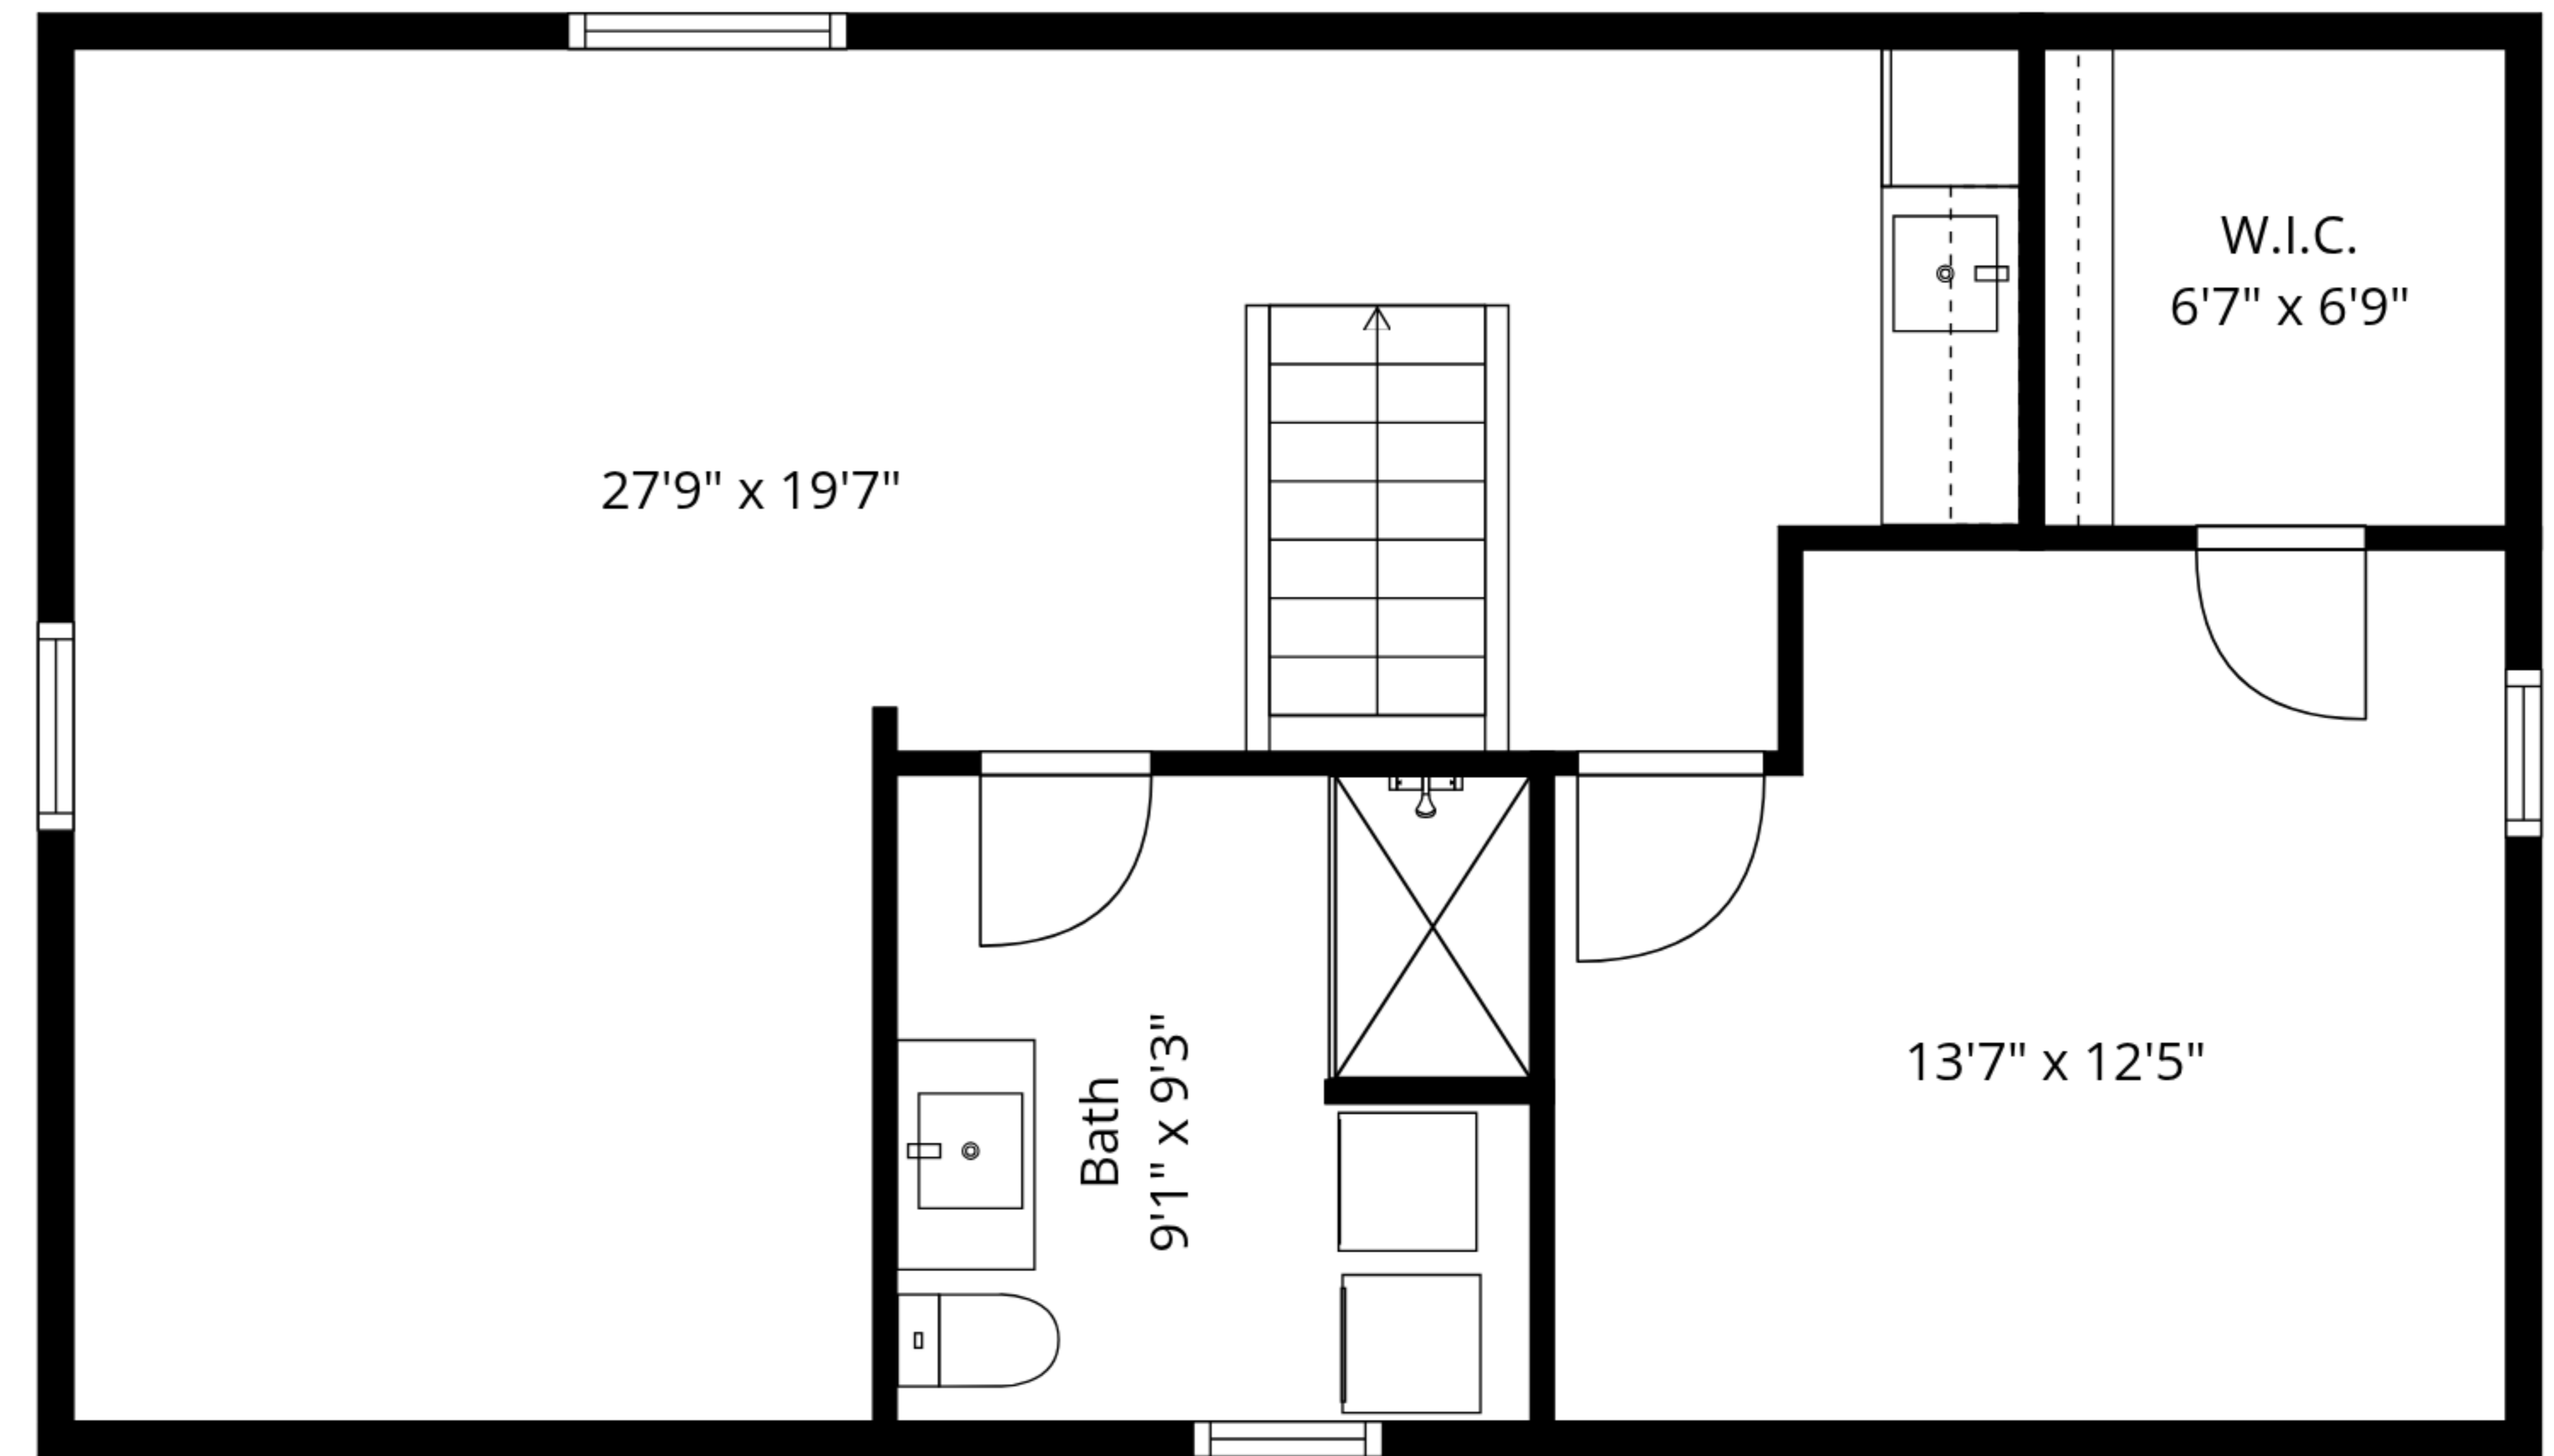

TOTAL: 1124 sq. ft

1st floor: 443 sq. ft, 2nd floor: 681 sq. ft

EXCLUDED AREAS: STORAGE: 279 sq. ft, GARAGE: 720 sq. ft, PORCH: 112 sq. ft,
WALLS: 161 sq. ft

Measurements Are Approximate - Deemed Highly Reliable But Not Guaranteed

1st Floor

2nd Floor

TOTAL: 1124 sq. ft
 1st floor: 443 sq. ft, 2nd floor: 681 sq. ft
 EXCLUDED AREAS: STORAGE: 279 sq. ft, GARAGE: 720 sq. ft, PORCH: 112 sq. ft,
 WALLS: 161 sq. ft